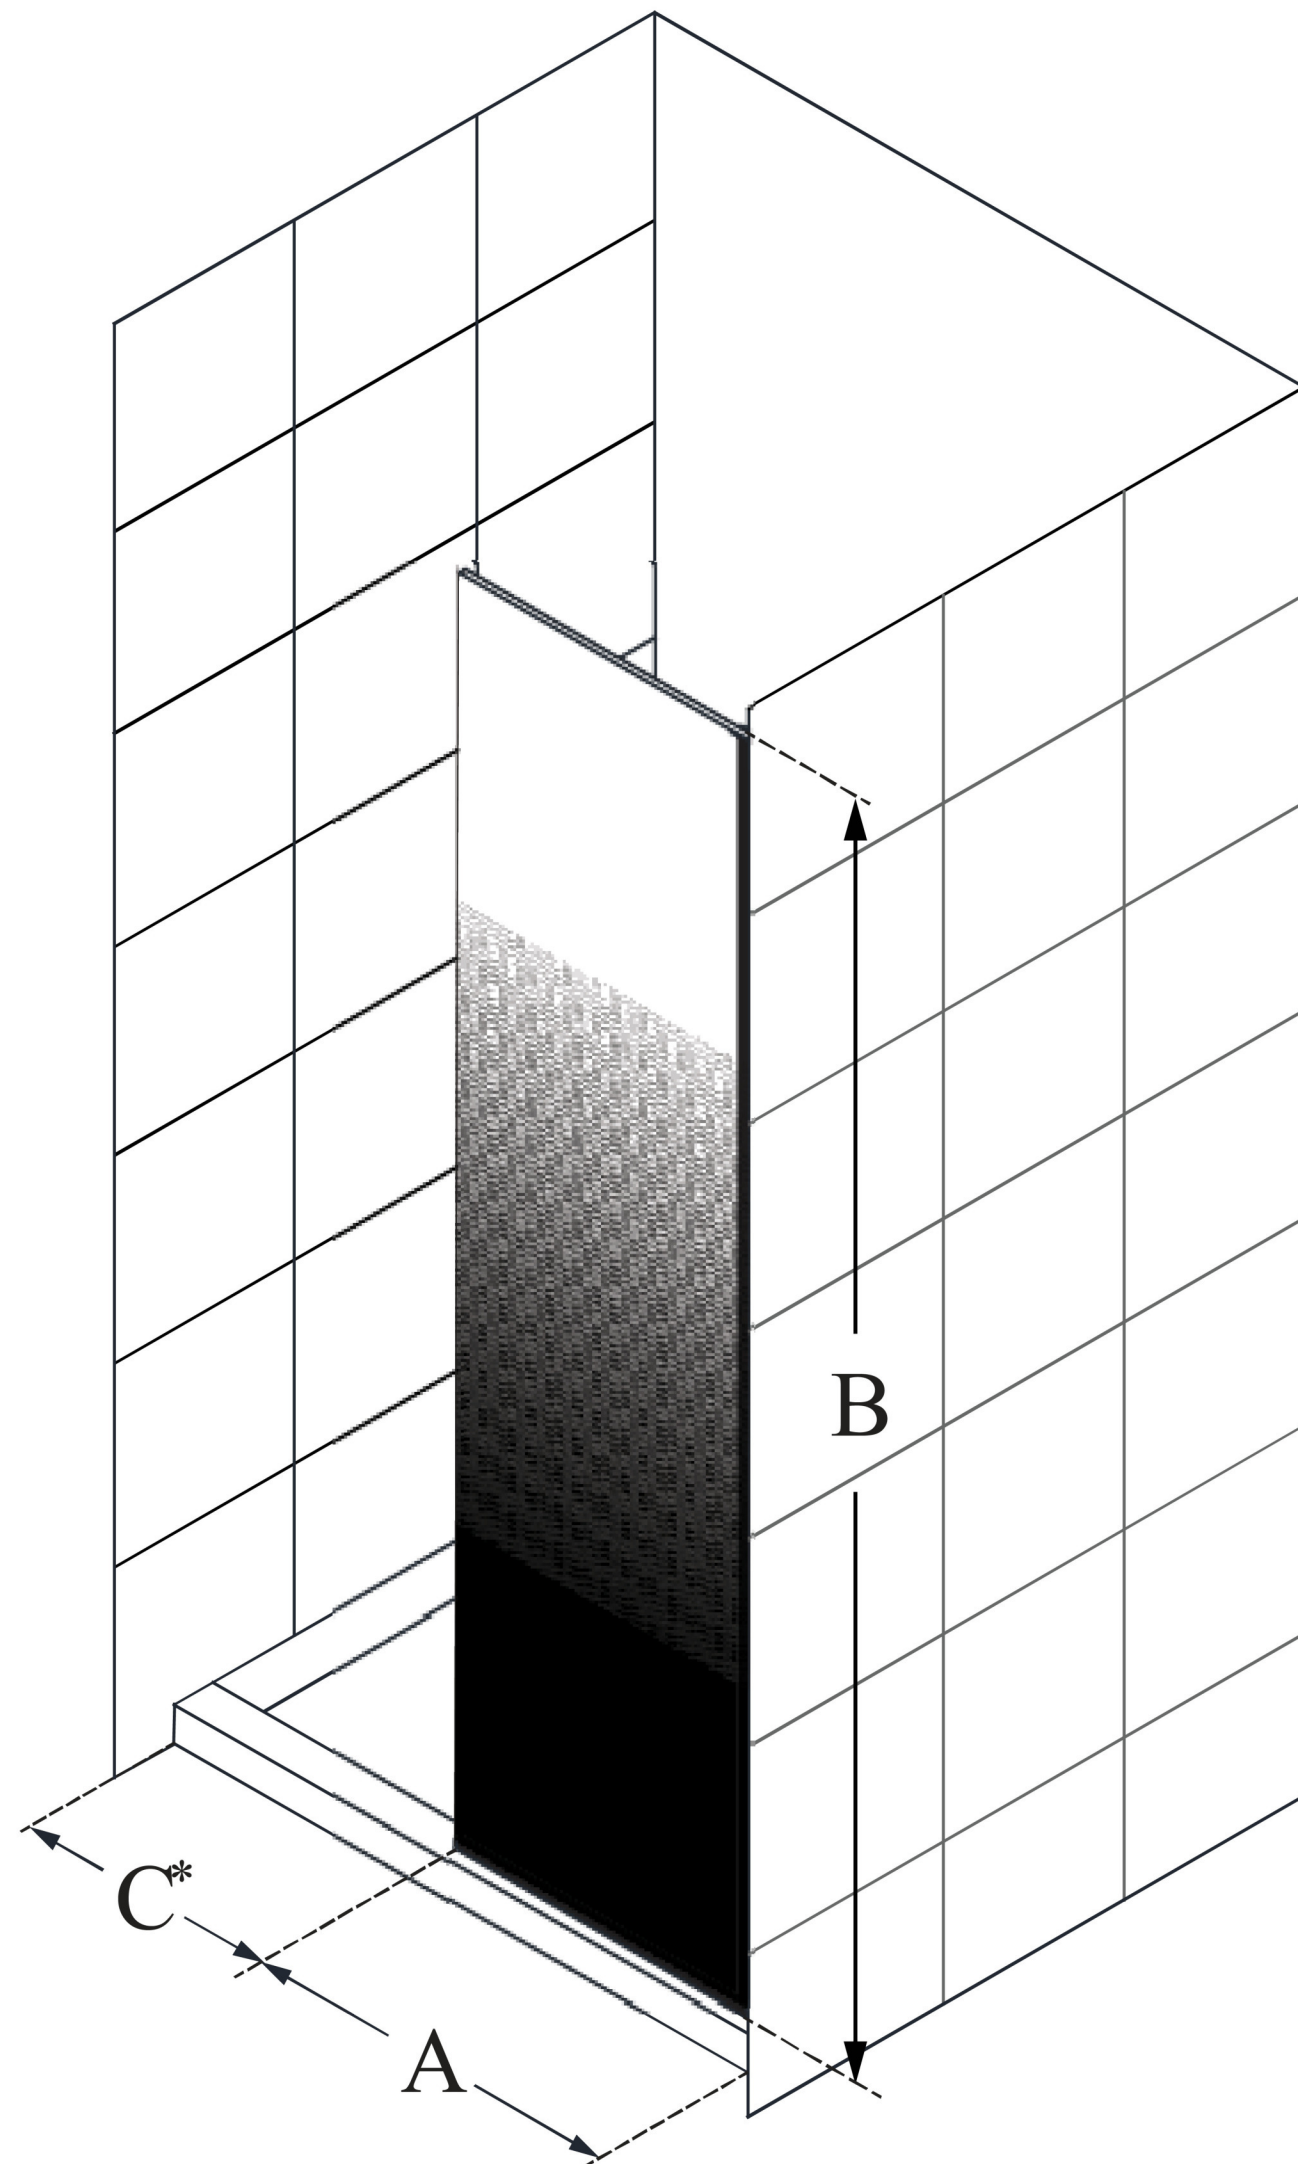

# LINEA OMBRE

DreamLine Linea Ombre 34 in. W  
x 72 in. H Single Panel Frameless  
Shower Door, Open Entry Design

**WALK-IN SHOWER**

## CONFIGURATION DIMENSIONS:

**A: 34 in.**

MODEL WIDTH

**B: 72 in.**

MODEL HEIGHT

**C: 22 in. min (in a 60 in. opening)**

ACCESS WIDTH

**D: -**

DOOR WIDTH

**E: 34 in.**

INLINE PANEL WIDTH

DreamLine reserves the right to update or modify the hardware or materials pictured without prior notice for the purpose of product improvement and customer satisfaction.