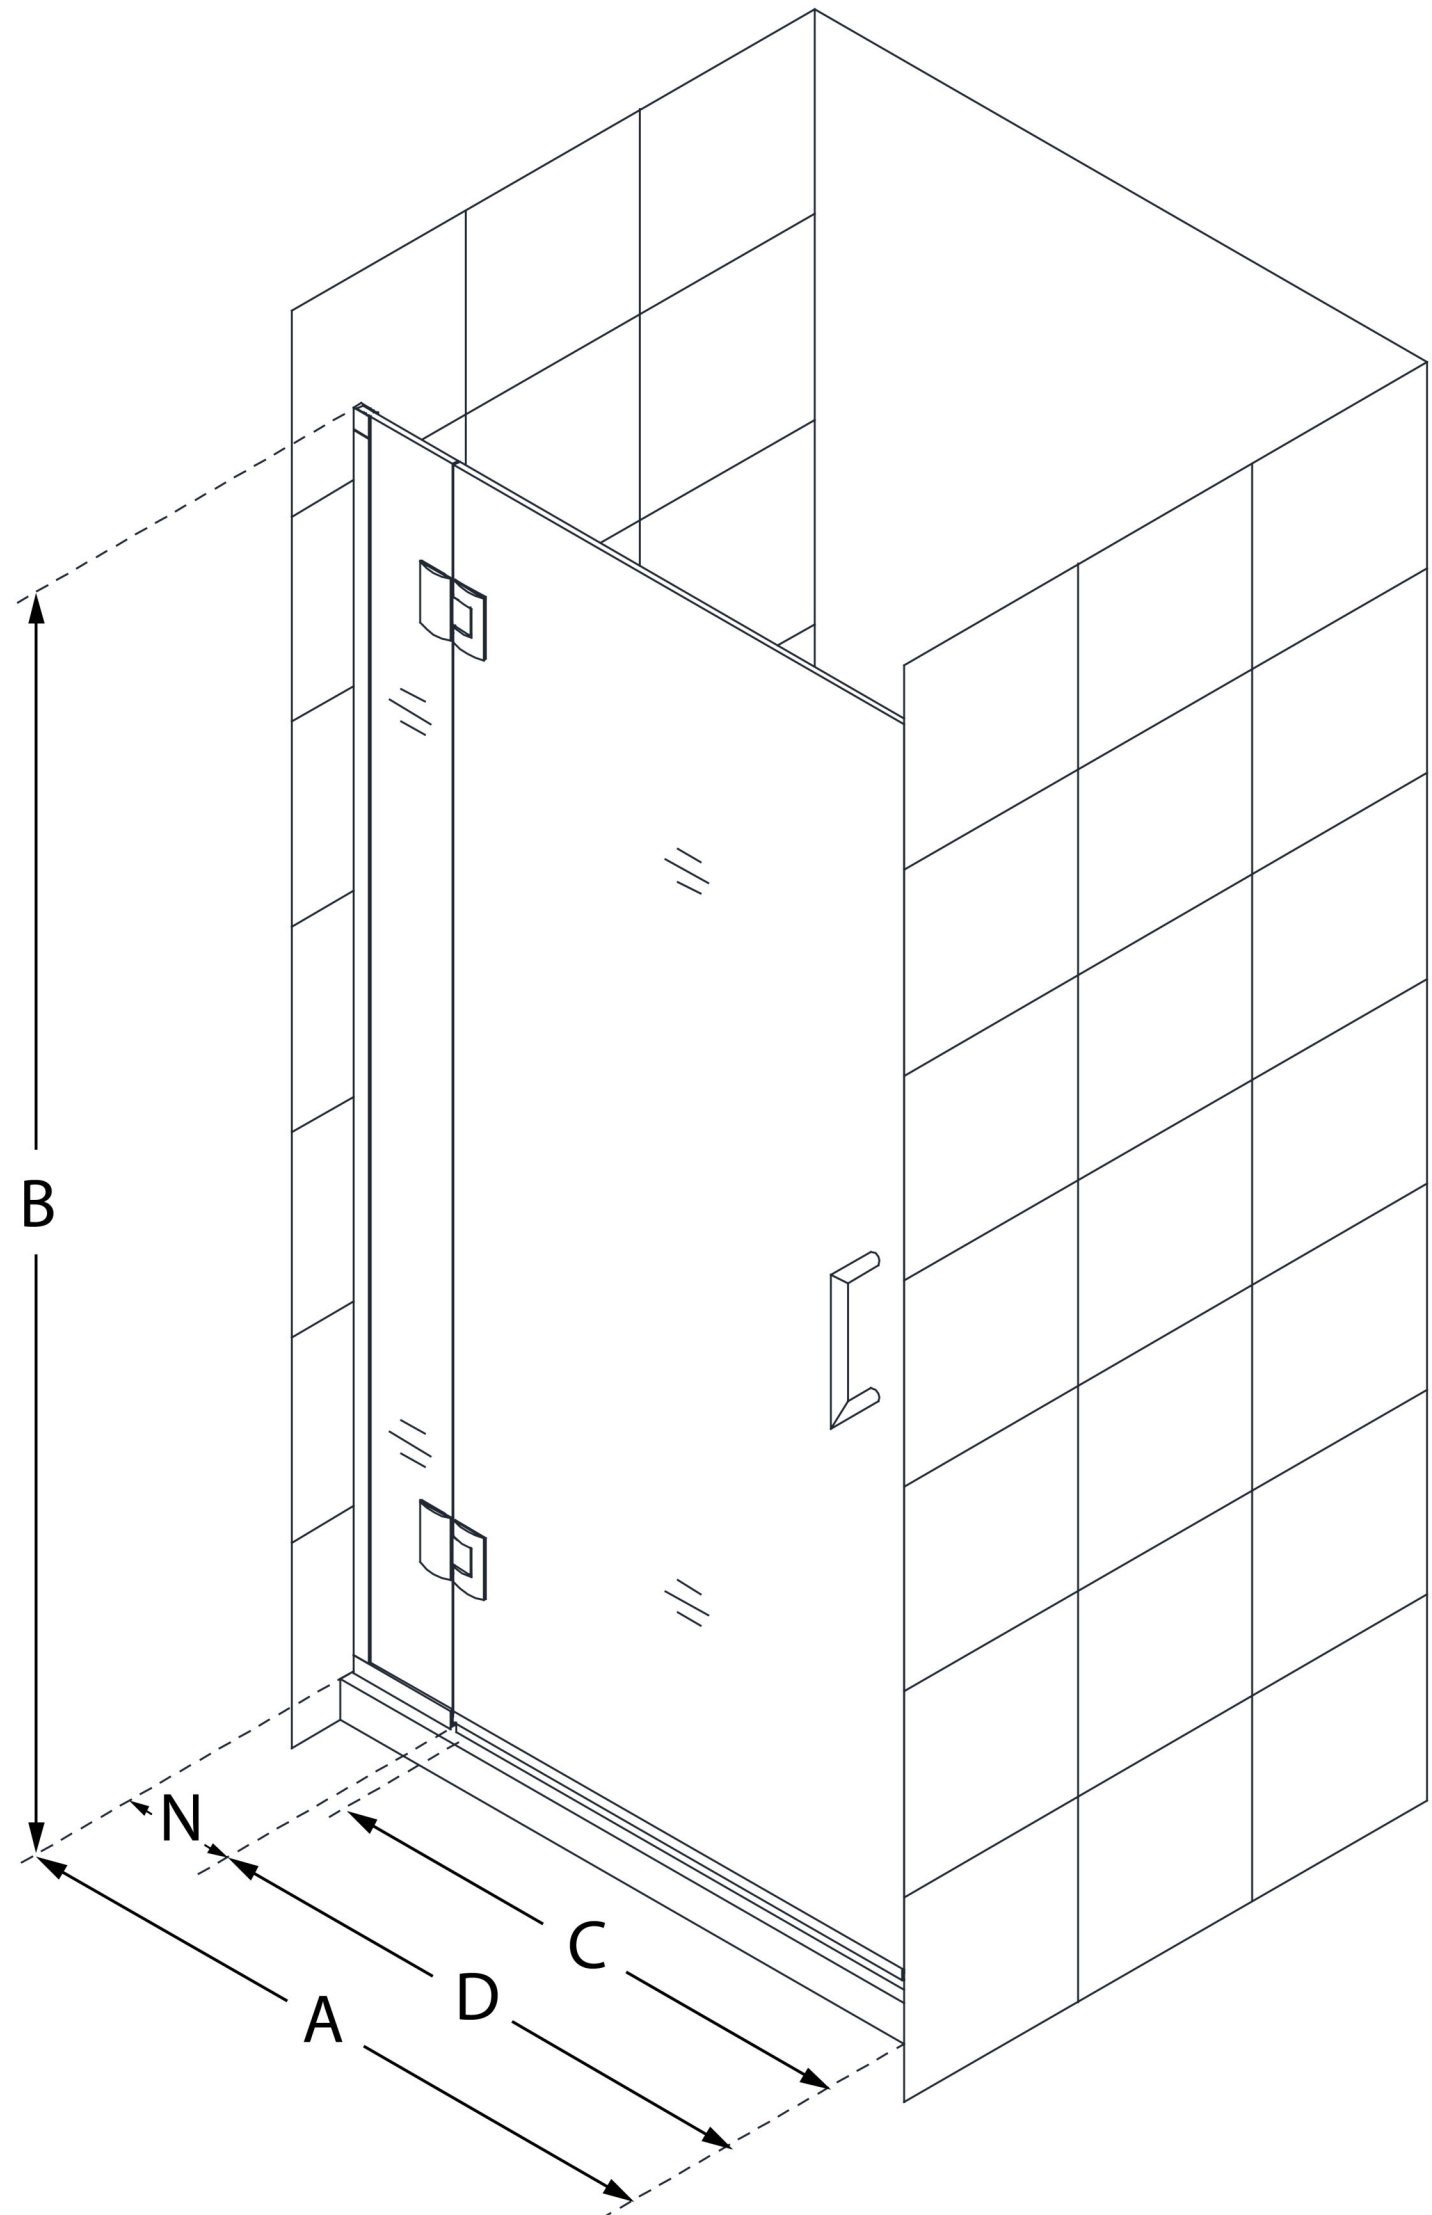

## UNIDOOR-X

DreamLine Unidoor-X 36 in. W x  
72 in. H Frameless Hinged Shower  
Door, Clear Glass

**SWING DOOR**

### CONFIGURATION DIMENSIONS:

**A: 36 in.**

MODEL WIDTH

**B: 72 in.**

MODEL HEIGHT

**C: 29 in.**

ACCESS WIDTH

**D: 30 in.**

DOOR WIDTH

**N: 6 in.**

HINGE PANEL WIDTH

DreamLine reserves the right to update or modify the hardware or materials pictured without prior notice for the purpose of product improvement and customer satisfaction.