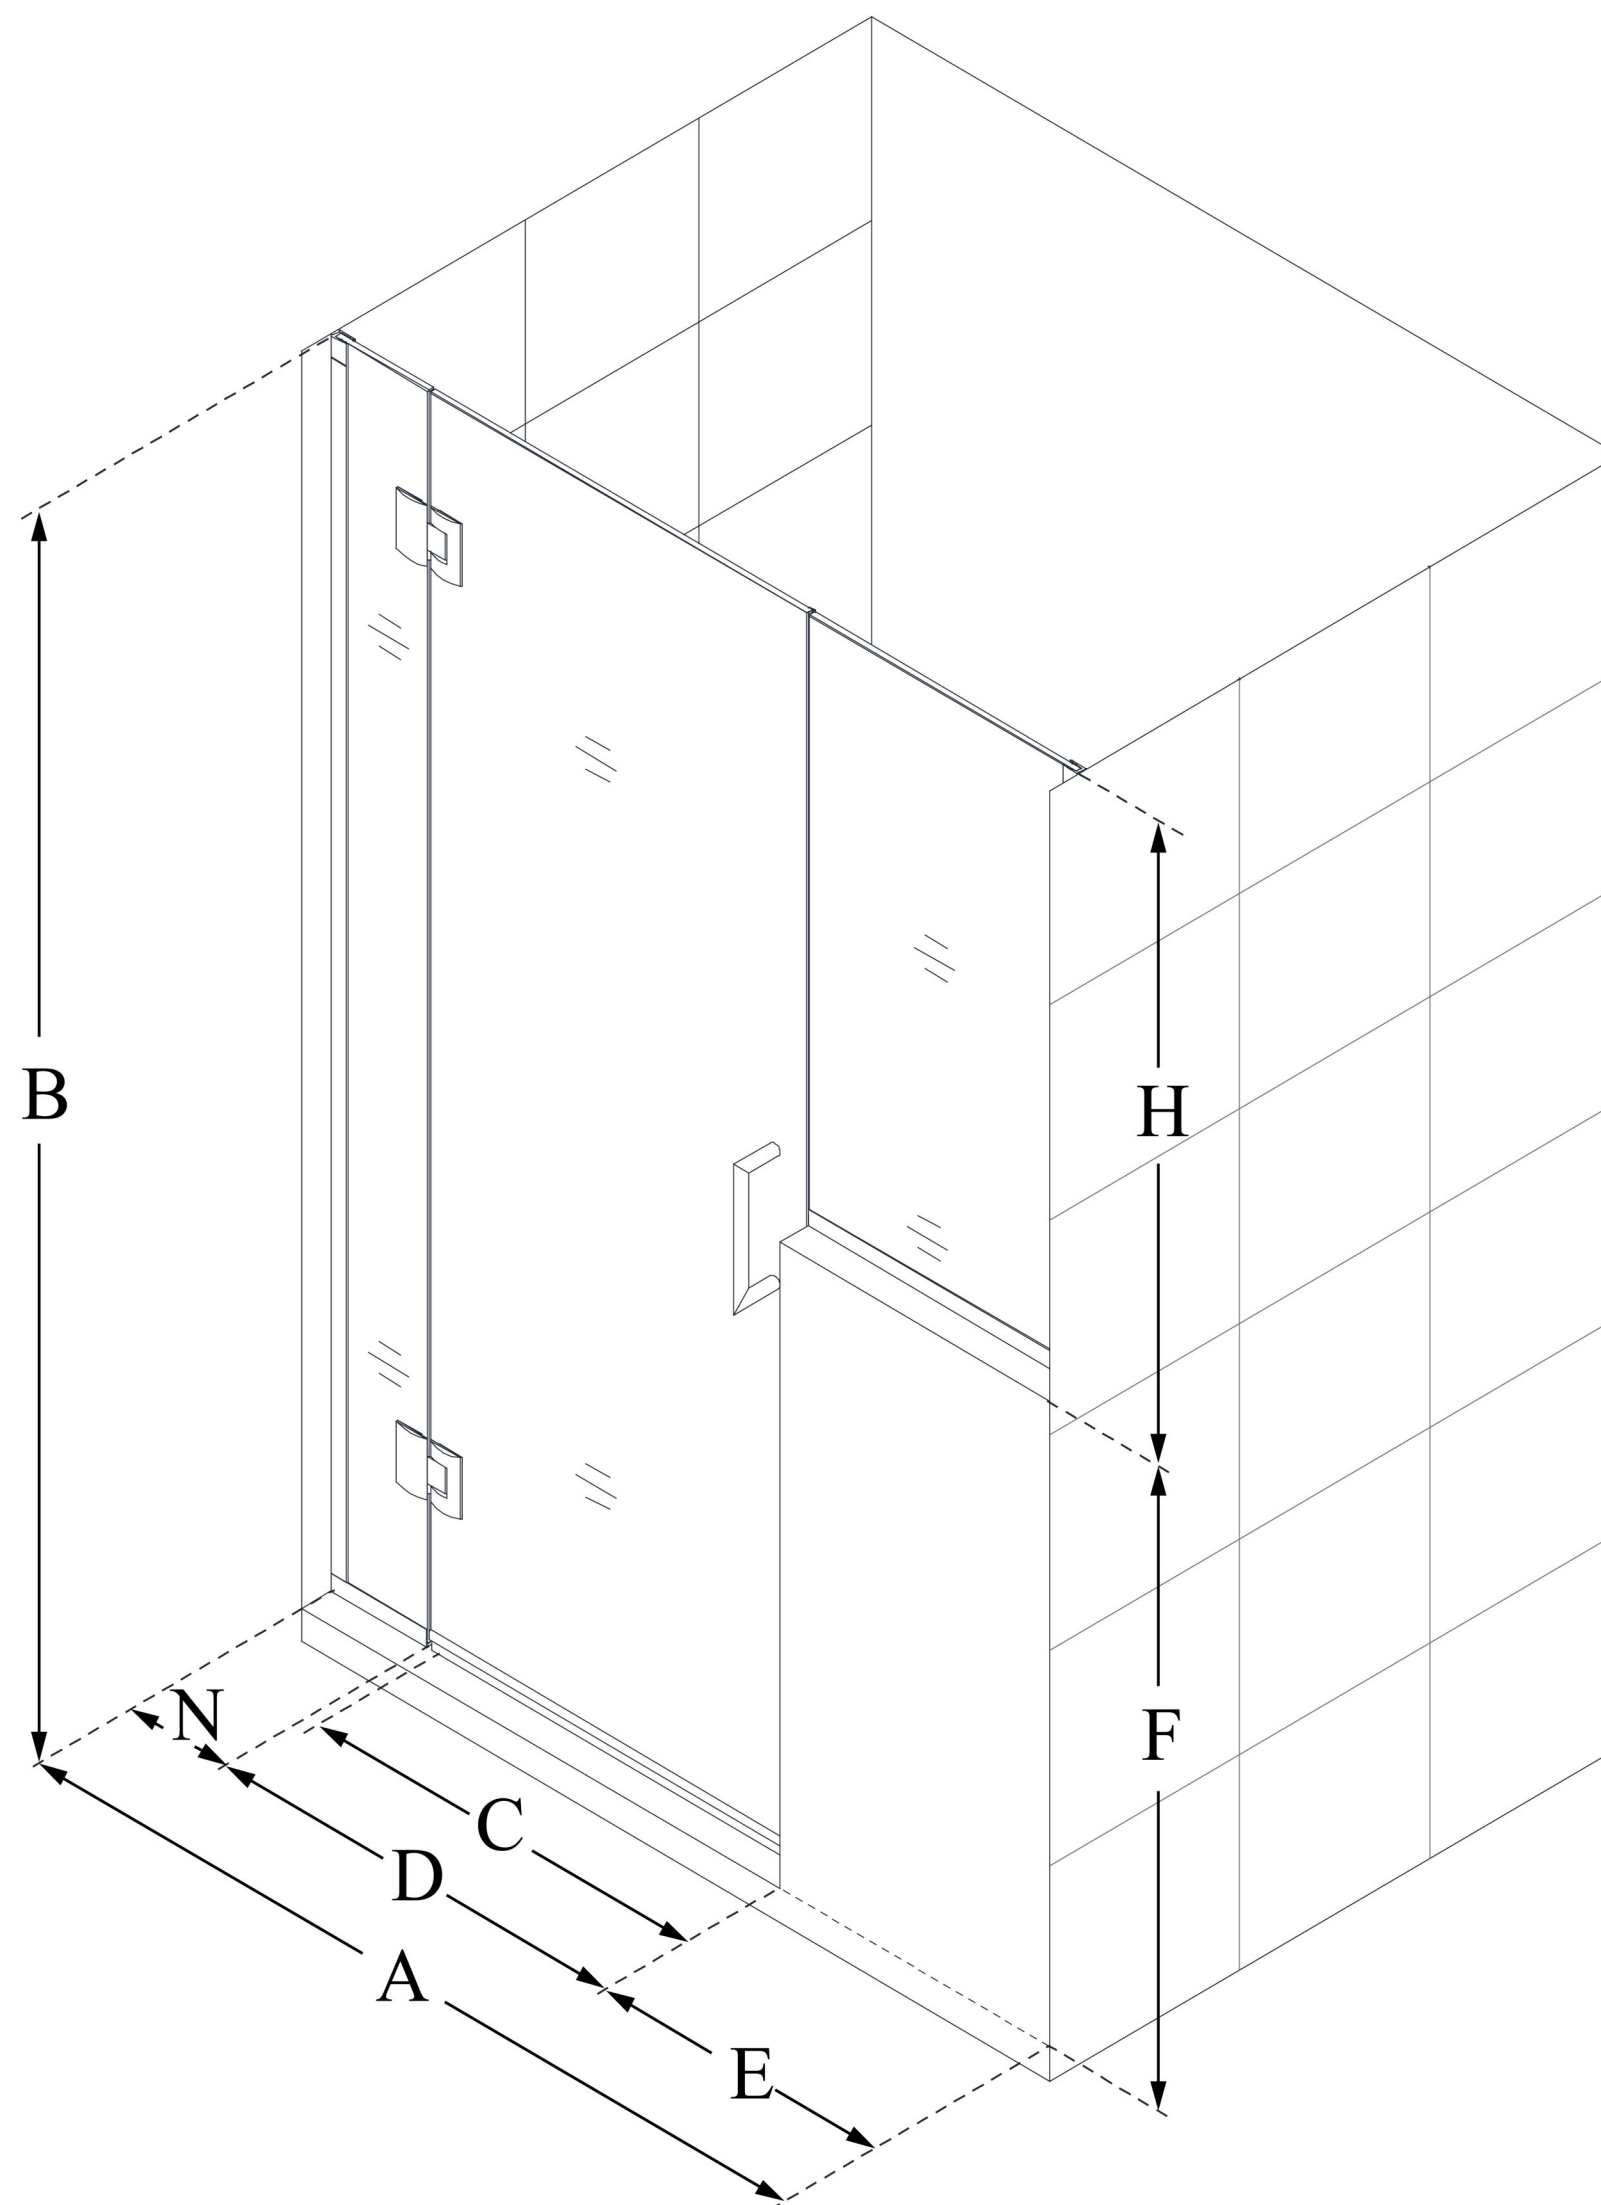

**D1303636**

**UNIDOOR-X**

DreamLine Unidoor-X 72-72 1/2  
in. W x 72 in. H Frameless Hinged  
Shower Door, Clear Glass

**SWING DOOR**

**CONFIGURATION  
DIMENSIONS:**

**A: 72 - 72 1/2 in.**

MODEL WIDTH

**B: 72 in.**

MODEL HEIGHT

**C: 29 in.**

ACCESS WIDTH

**D: 30 in.**

DOOR WIDTH

**E: 36 in.**

INLINE PANEL WIDTH

**F: 36 in.**

BUTTRESS WALL HEIGHT

**H: 36 in.**

BUTTRESS GLASS HEIGHT

**N: 6 in.**

HINGE PANEL WIDTH

DreamLine reserves the right to update or modify the hardware or materials pictured without prior notice for the purpose of product improvement and customer satisfaction.