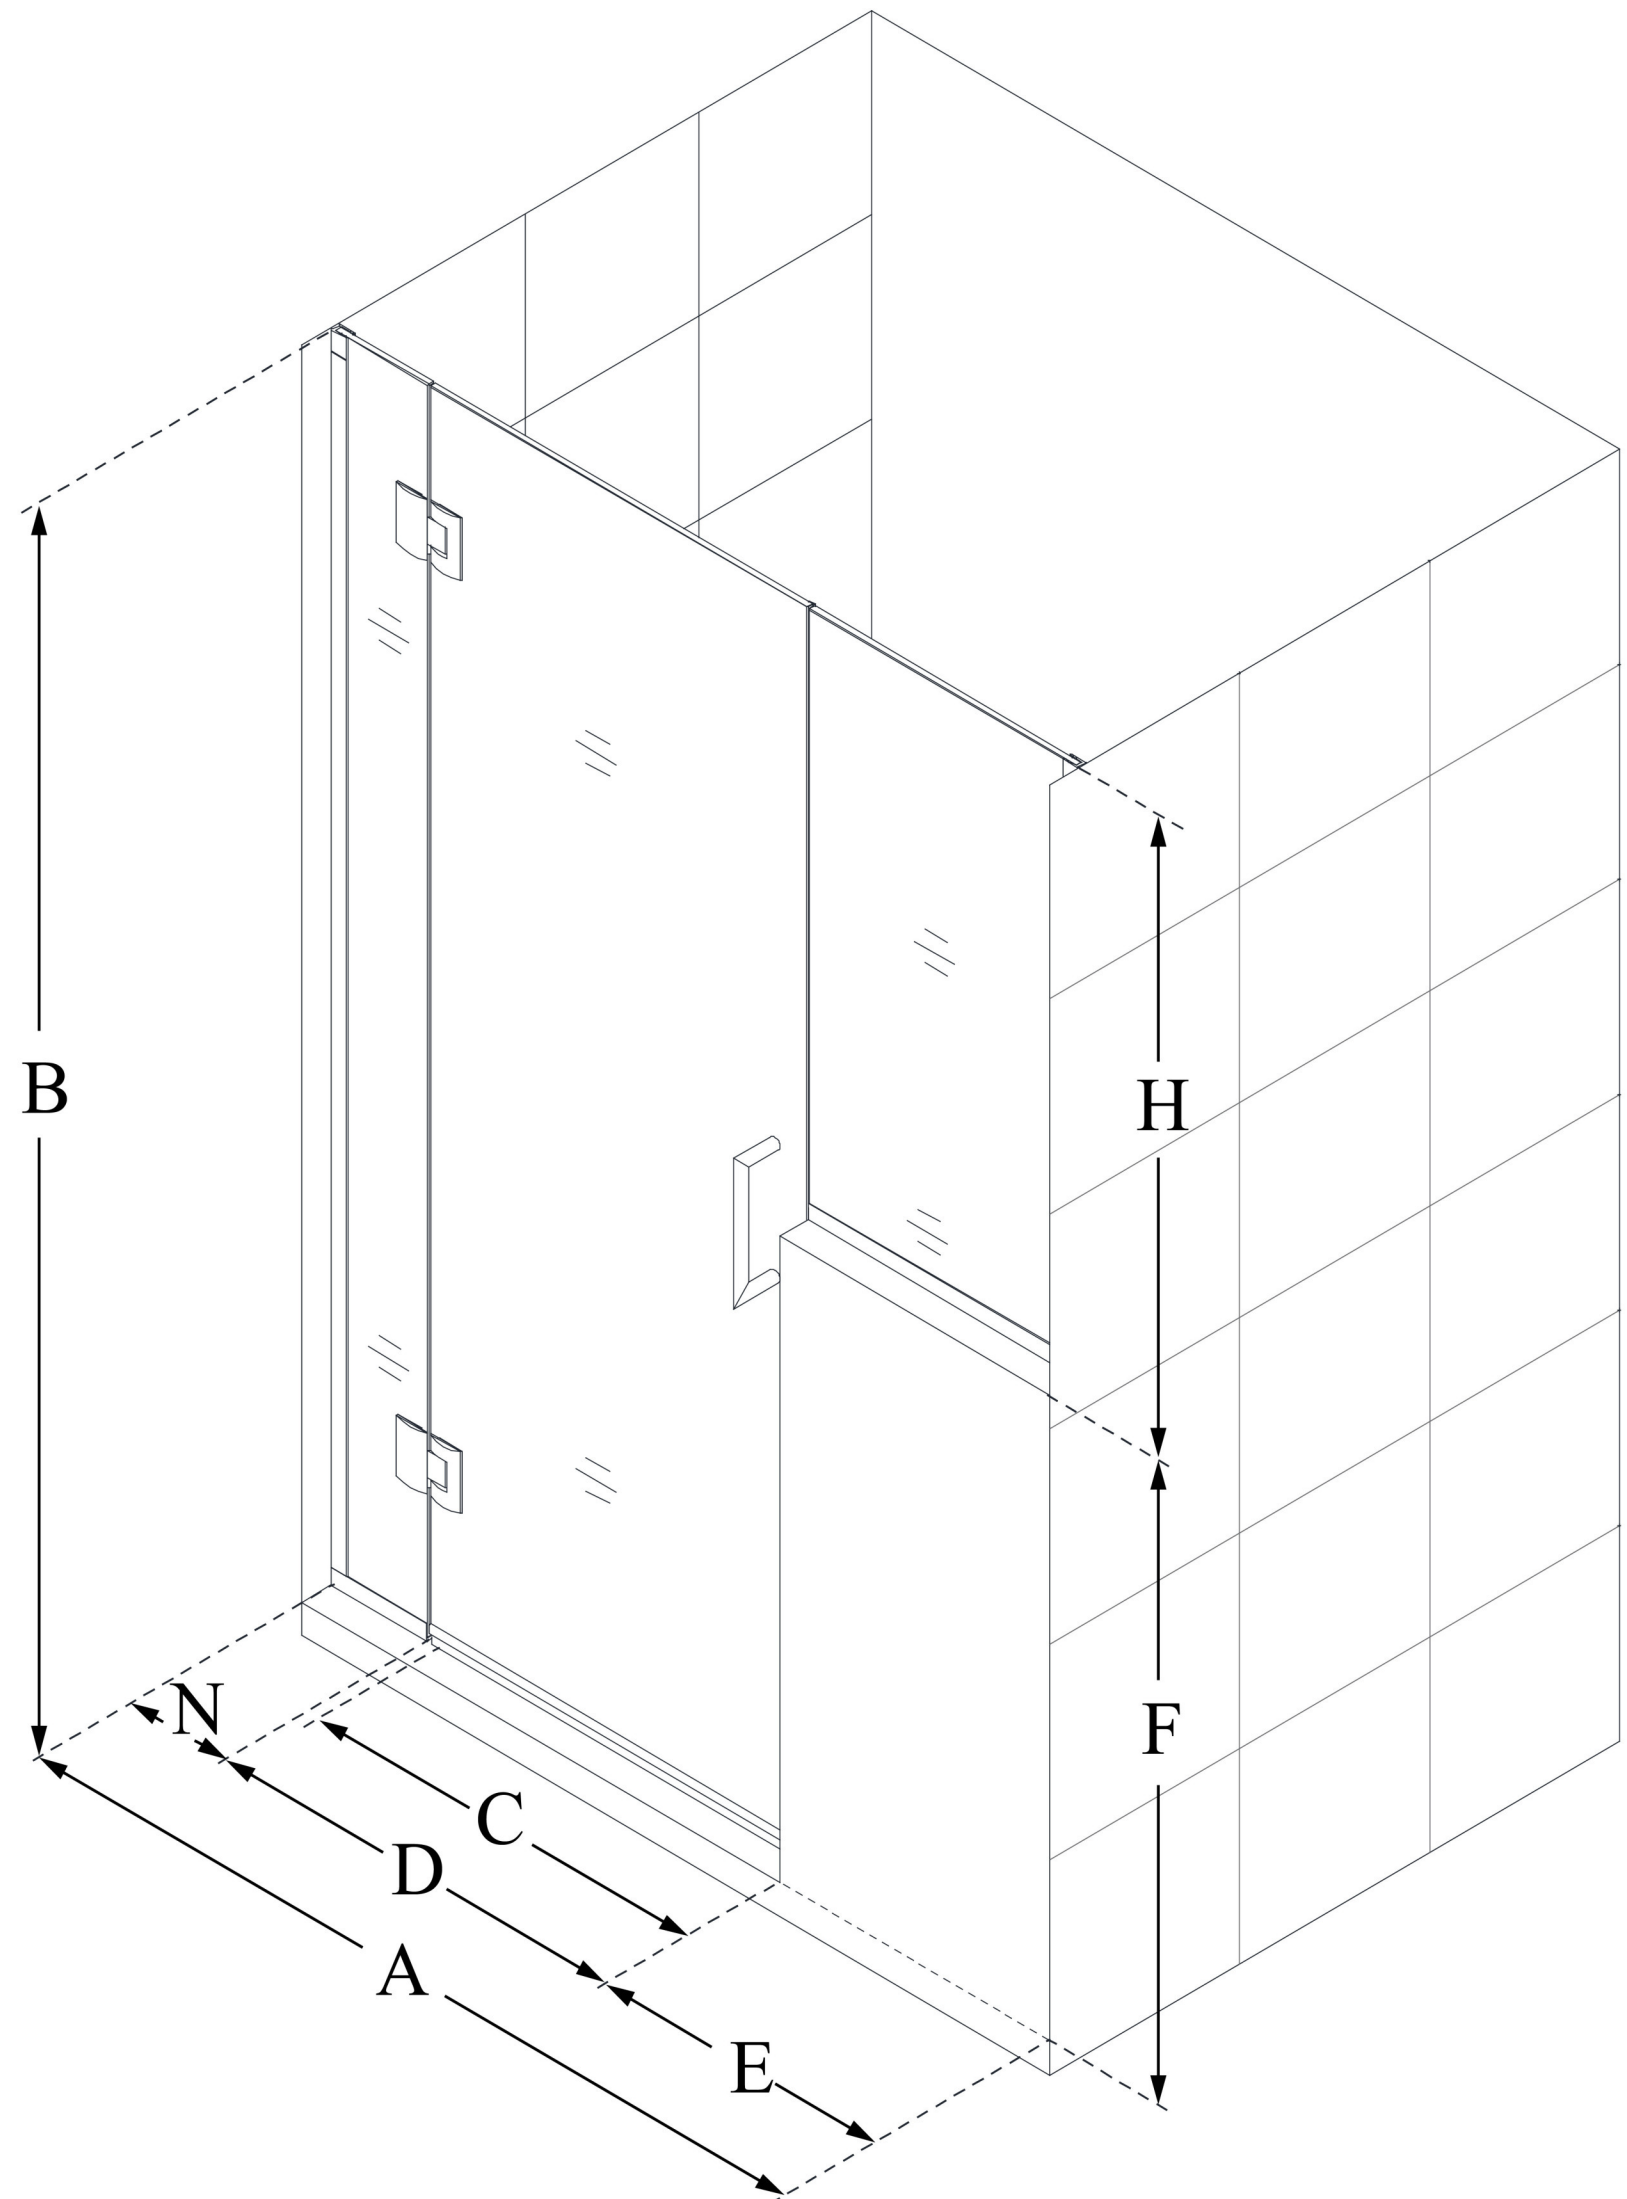

D1303634

UNIDOOR-X

DreamLine Unidoor-X 72-72 1/2
in. W x 72 in. H Frameless Hinged
Shower Door, Clear Glass

SWING DOOR

**CONFIGURATION
DIMENSIONS:**

A: 72 - 72 1/2 in.

MODEL WIDTH

B: 72 in.

MODEL HEIGHT

C: 29 in.

ACCESS WIDTH

D: 30 in.

DOOR WIDTH

E: 36 in.

INLINE PANEL WIDTH

F: 38 in.

BUTTRESS WALL HEIGHT

H: 34 in.

BUTTRESS GLASS HEIGHT

N: 6 in.

HINGE PANEL WIDTH

DreamLine reserves the right to update or modify the hardware or materials pictured without prior notice for the purpose of product improvement and customer satisfaction.