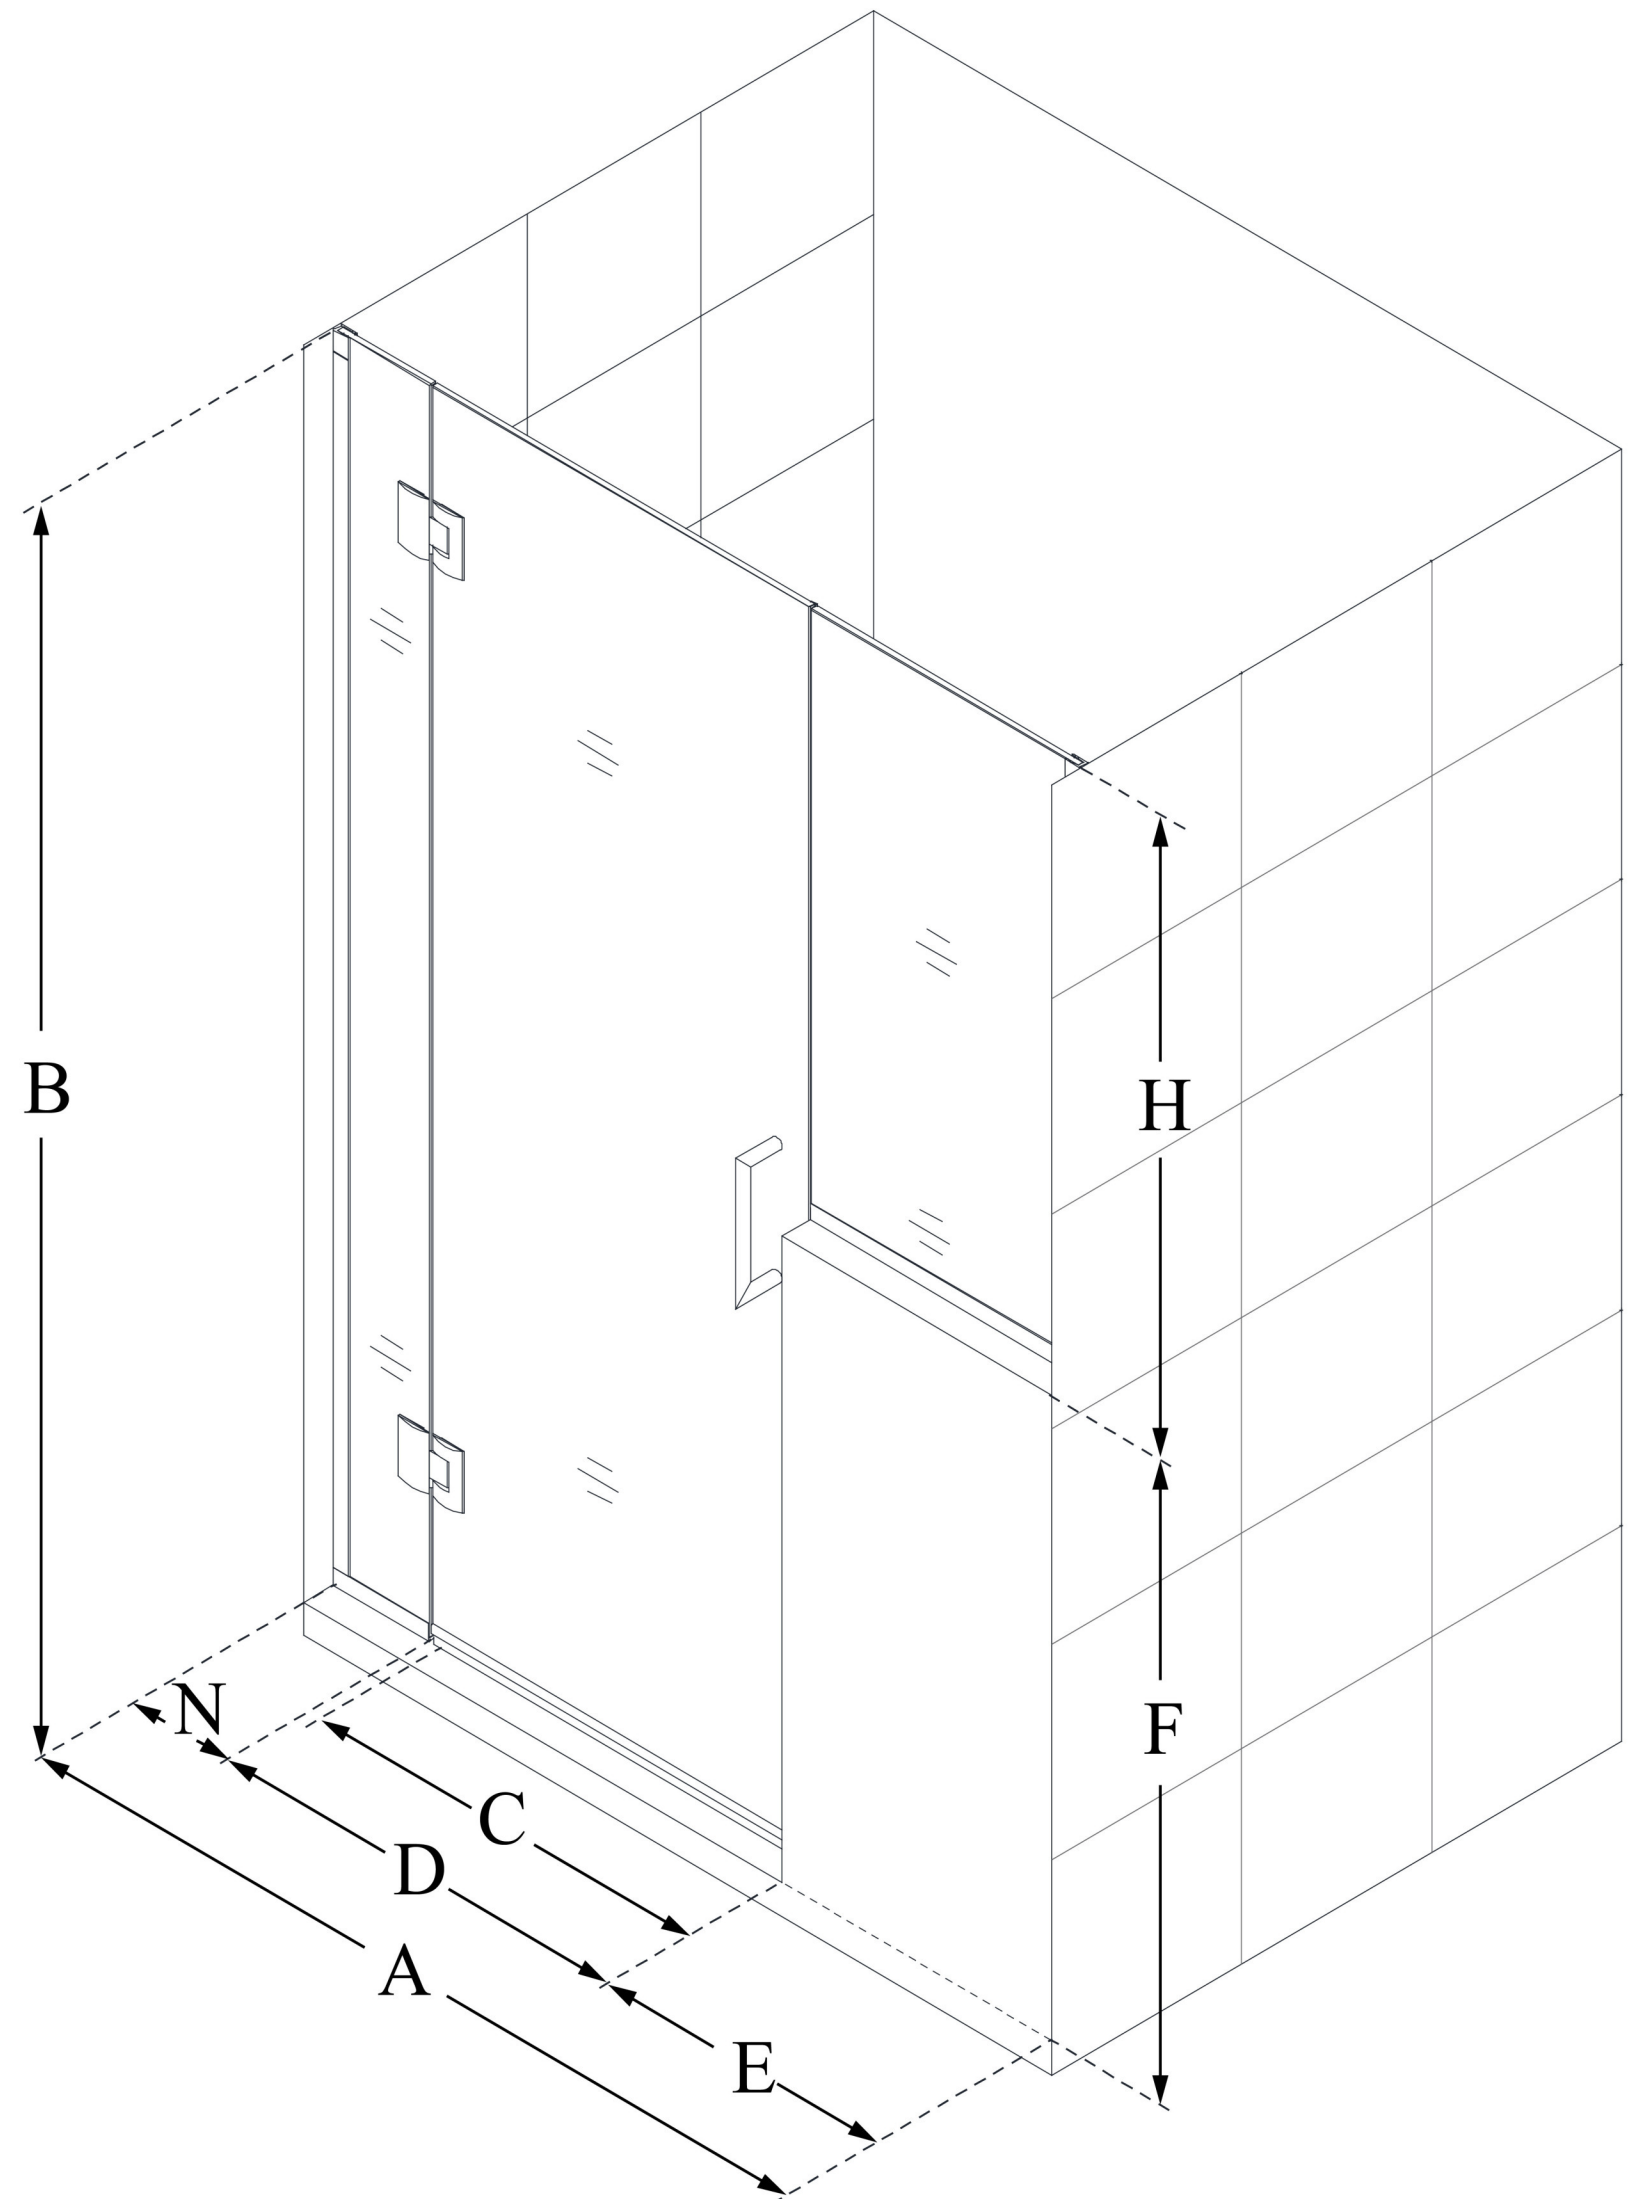

D1303036

UNIDOOR-X

DreamLine Unidoor-X 66-66 1/2 in. W x 72 in. H Frameless Hinged Shower Door, Clear Glass

SWING DOOR

CONFIGURATION DIMENSIONS:

A: 66 - 66 1/2 in.

MODEL WIDTH

B: 72 in.

MODEL HEIGHT

C: 29 in.

ACCESS WIDTH

D: 30 in.

DOOR WIDTH

E: 30 in.

INLINE PANEL WIDTH

F: 36 in.

BUTTRESS WALL HEIGHT

H: 36 in.

BUTTRESS GLASS HEIGHT

N: 6 in.

HINGE PANEL WIDTH

DreamLine reserves the right to update or modify the hardware or materials pictured without prior notice for the purpose of product improvement and customer satisfaction.