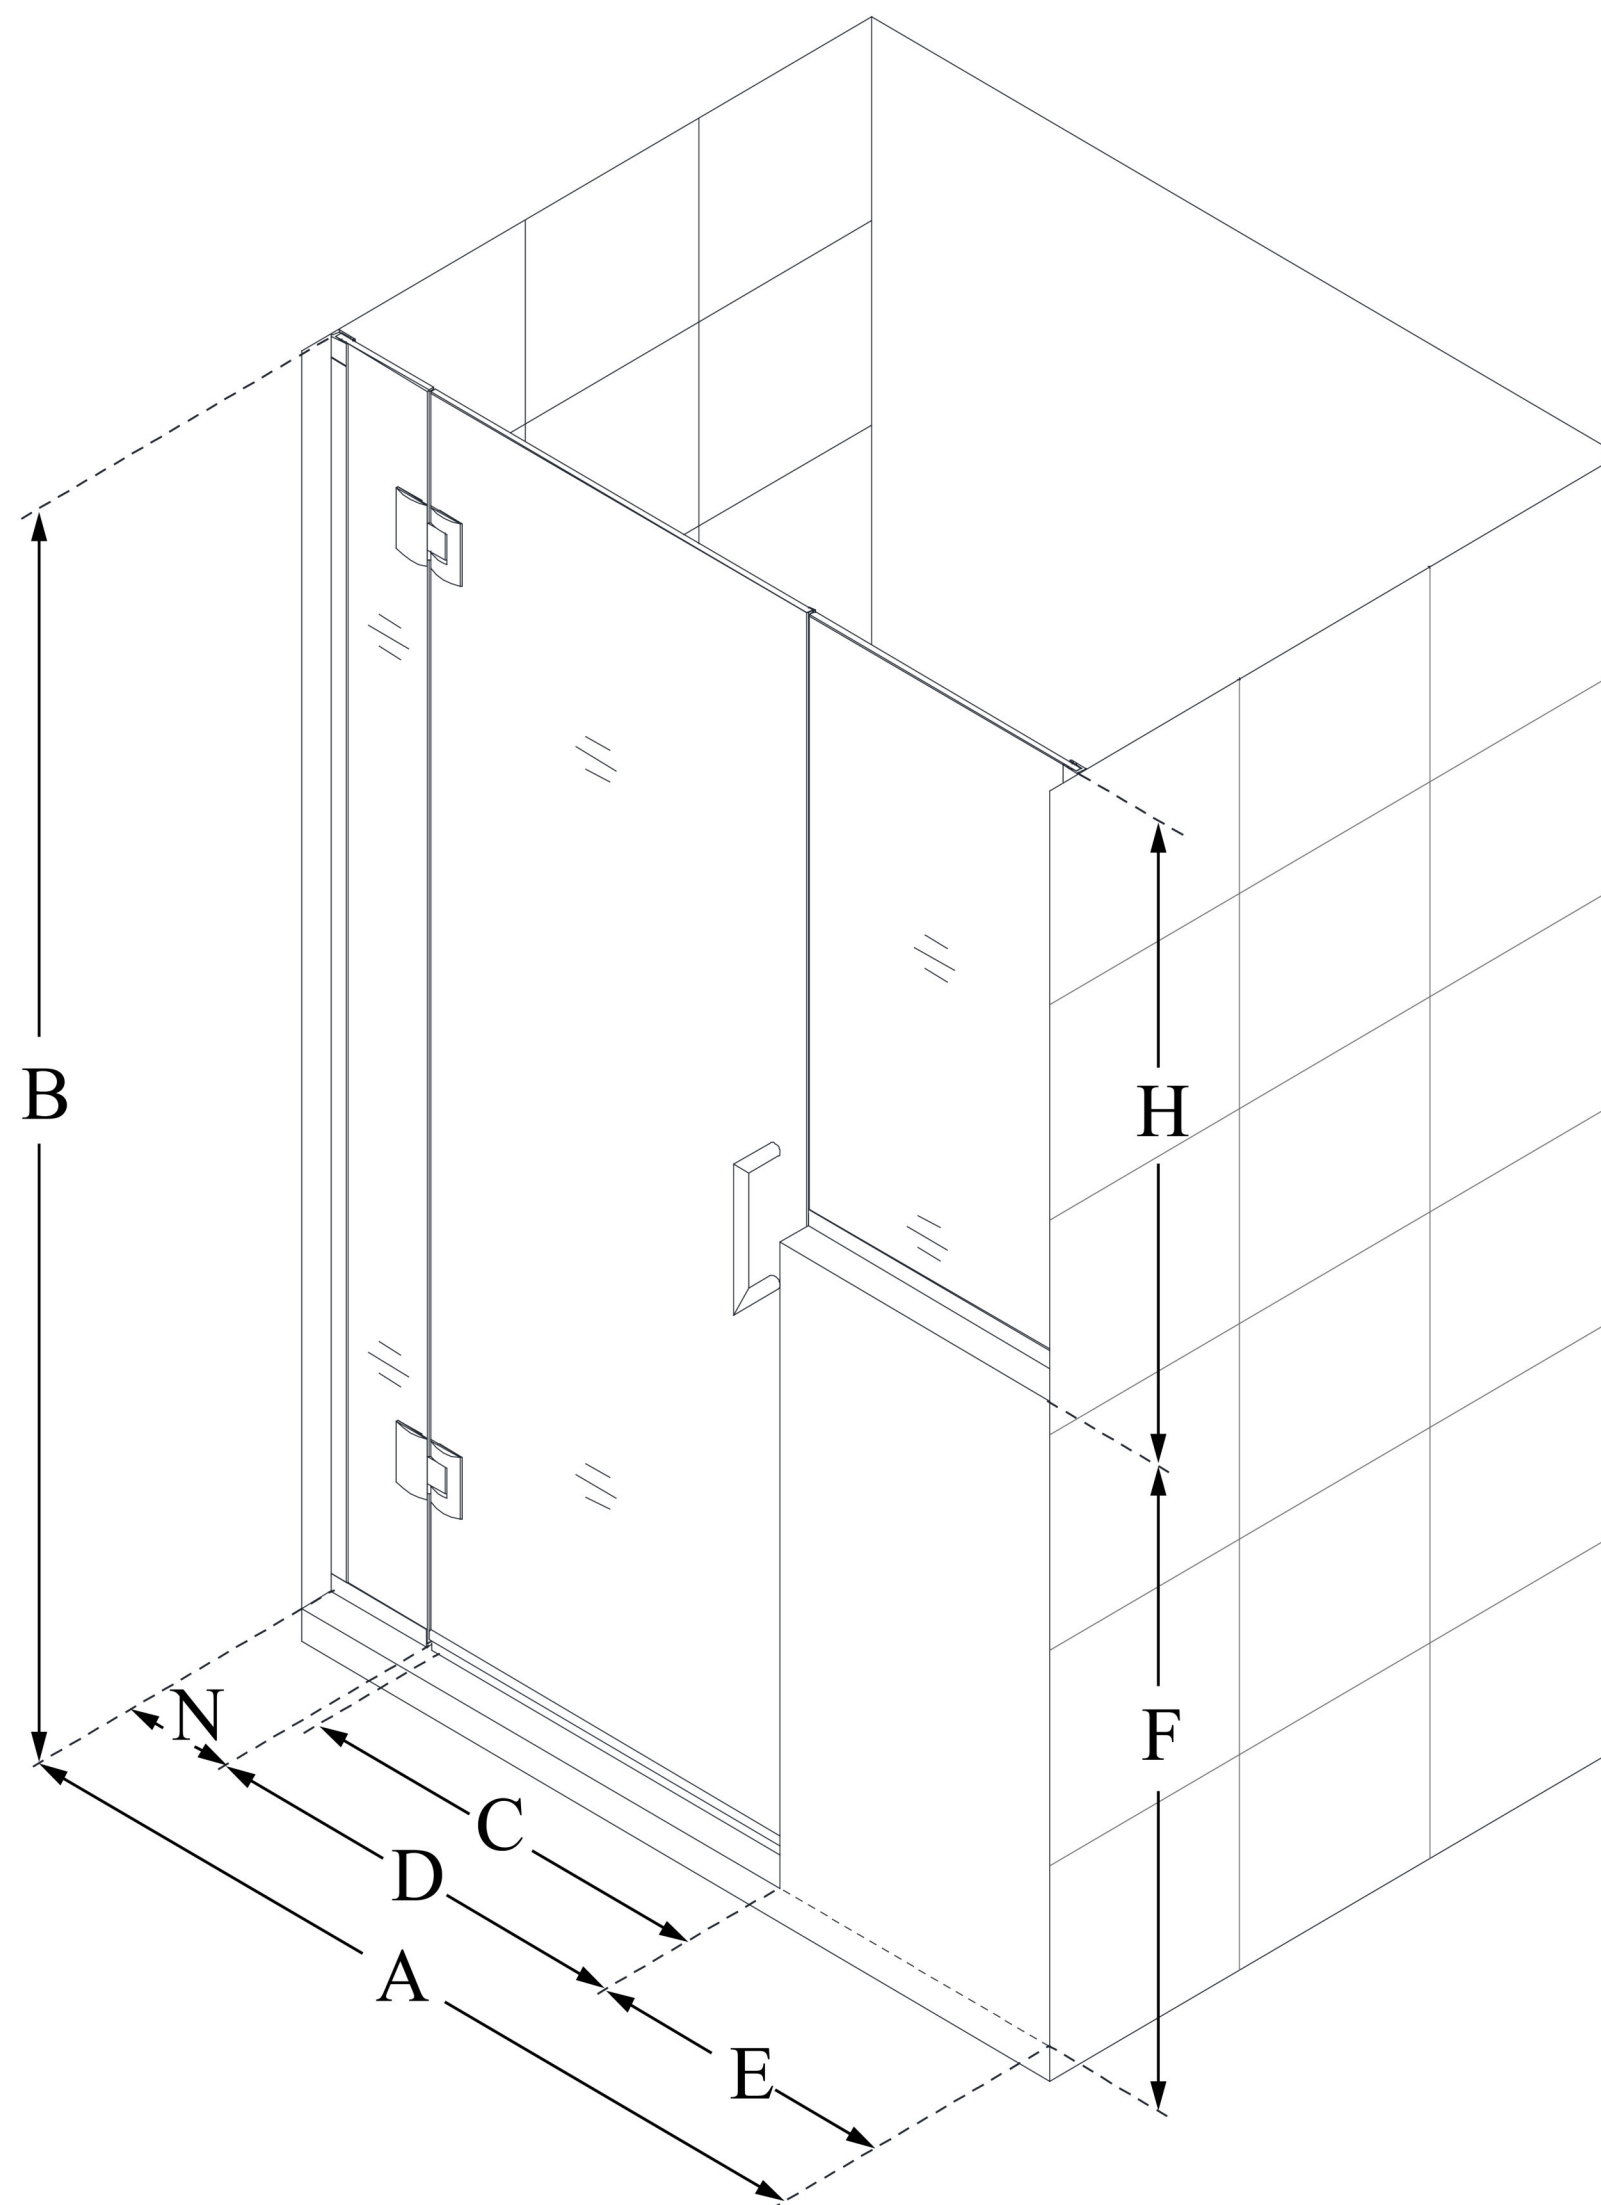

D1303034

UNIDOOR-X

DreamLine Unidoor-X 66-66 1/2 in. W x 72 in. H Frameless Hinged Shower Door, Clear Glass

SWING DOOR

CONFIGURATION DIMENSIONS:

A: 66 - 66 1/2 in.

MODEL WIDTH

B: 72 in.

MODEL HEIGHT

C: 29 in.

ACCESS WIDTH

D: 30 in.

DOOR WIDTH

E: 30 in.

INLINE PANEL WIDTH

F: 38 in.

BUTTRESS WALL HEIGHT

H: 34 in.

BUTTRESS GLASS HEIGHT

N: 6 in.

HINGE PANEL WIDTH

DreamLine reserves the right to update or modify the hardware or materials pictured without prior notice for the purpose of product improvement and customer satisfaction.