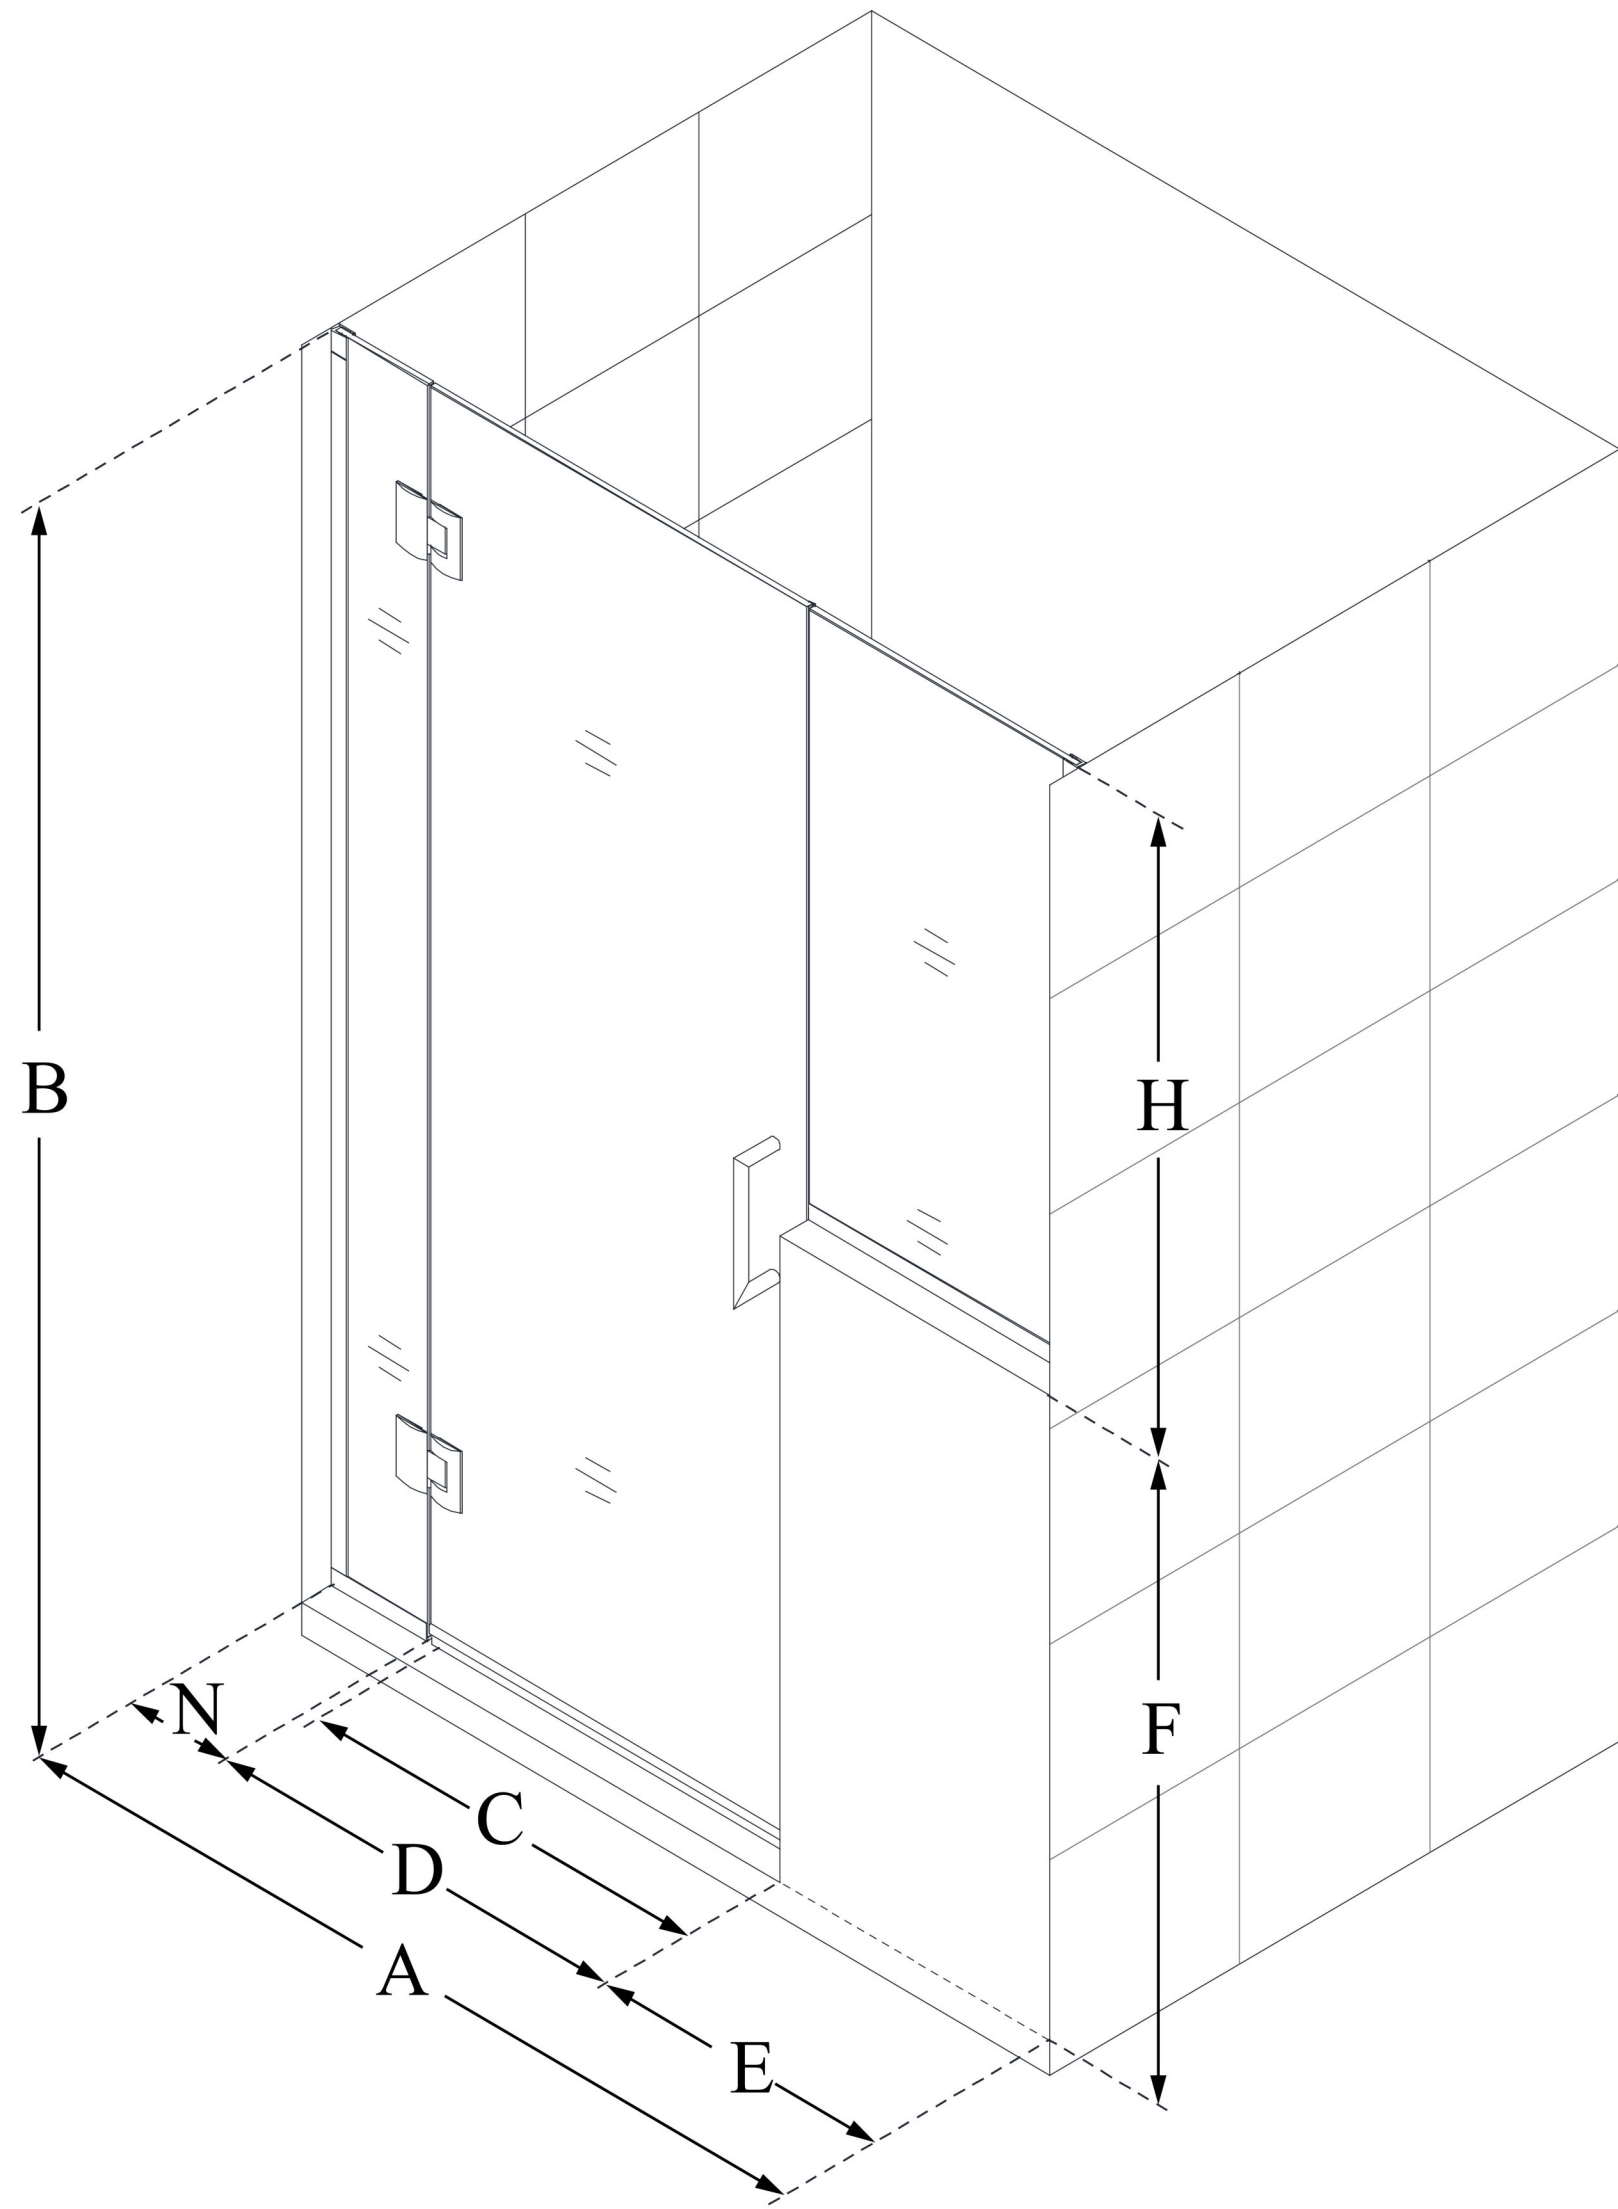

**D1302436**

**UNIDOOR-X**

DreamLine Unidoor-X 60-60 1/2 in. W x 72 in. H Frameless Hinged Shower Door, Clear Glass

**SWING DOOR**

**CONFIGURATION  
DIMENSIONS:**

**A: 60 - 60 1/2 in.**  
MODEL WIDTH

**B: 72 in.**  
MODEL HEIGHT

**C: 29 in.**  
ACCESS WIDTH

**D: 30 in.**  
DOOR WIDTH

**E: 24 in.**  
INLINE PANEL WIDTH

**F: 36 in.**  
BUTTRESS WALL HEIGHT

**H: 36 in.**  
BUTTRESS GLASS HEIGHT

**N: 6 in.**  
HINGE PANEL WIDTH

DreamLine reserves the right to update or modify the hardware or materials pictured without prior notice for the purpose of product improvement and customer satisfaction.