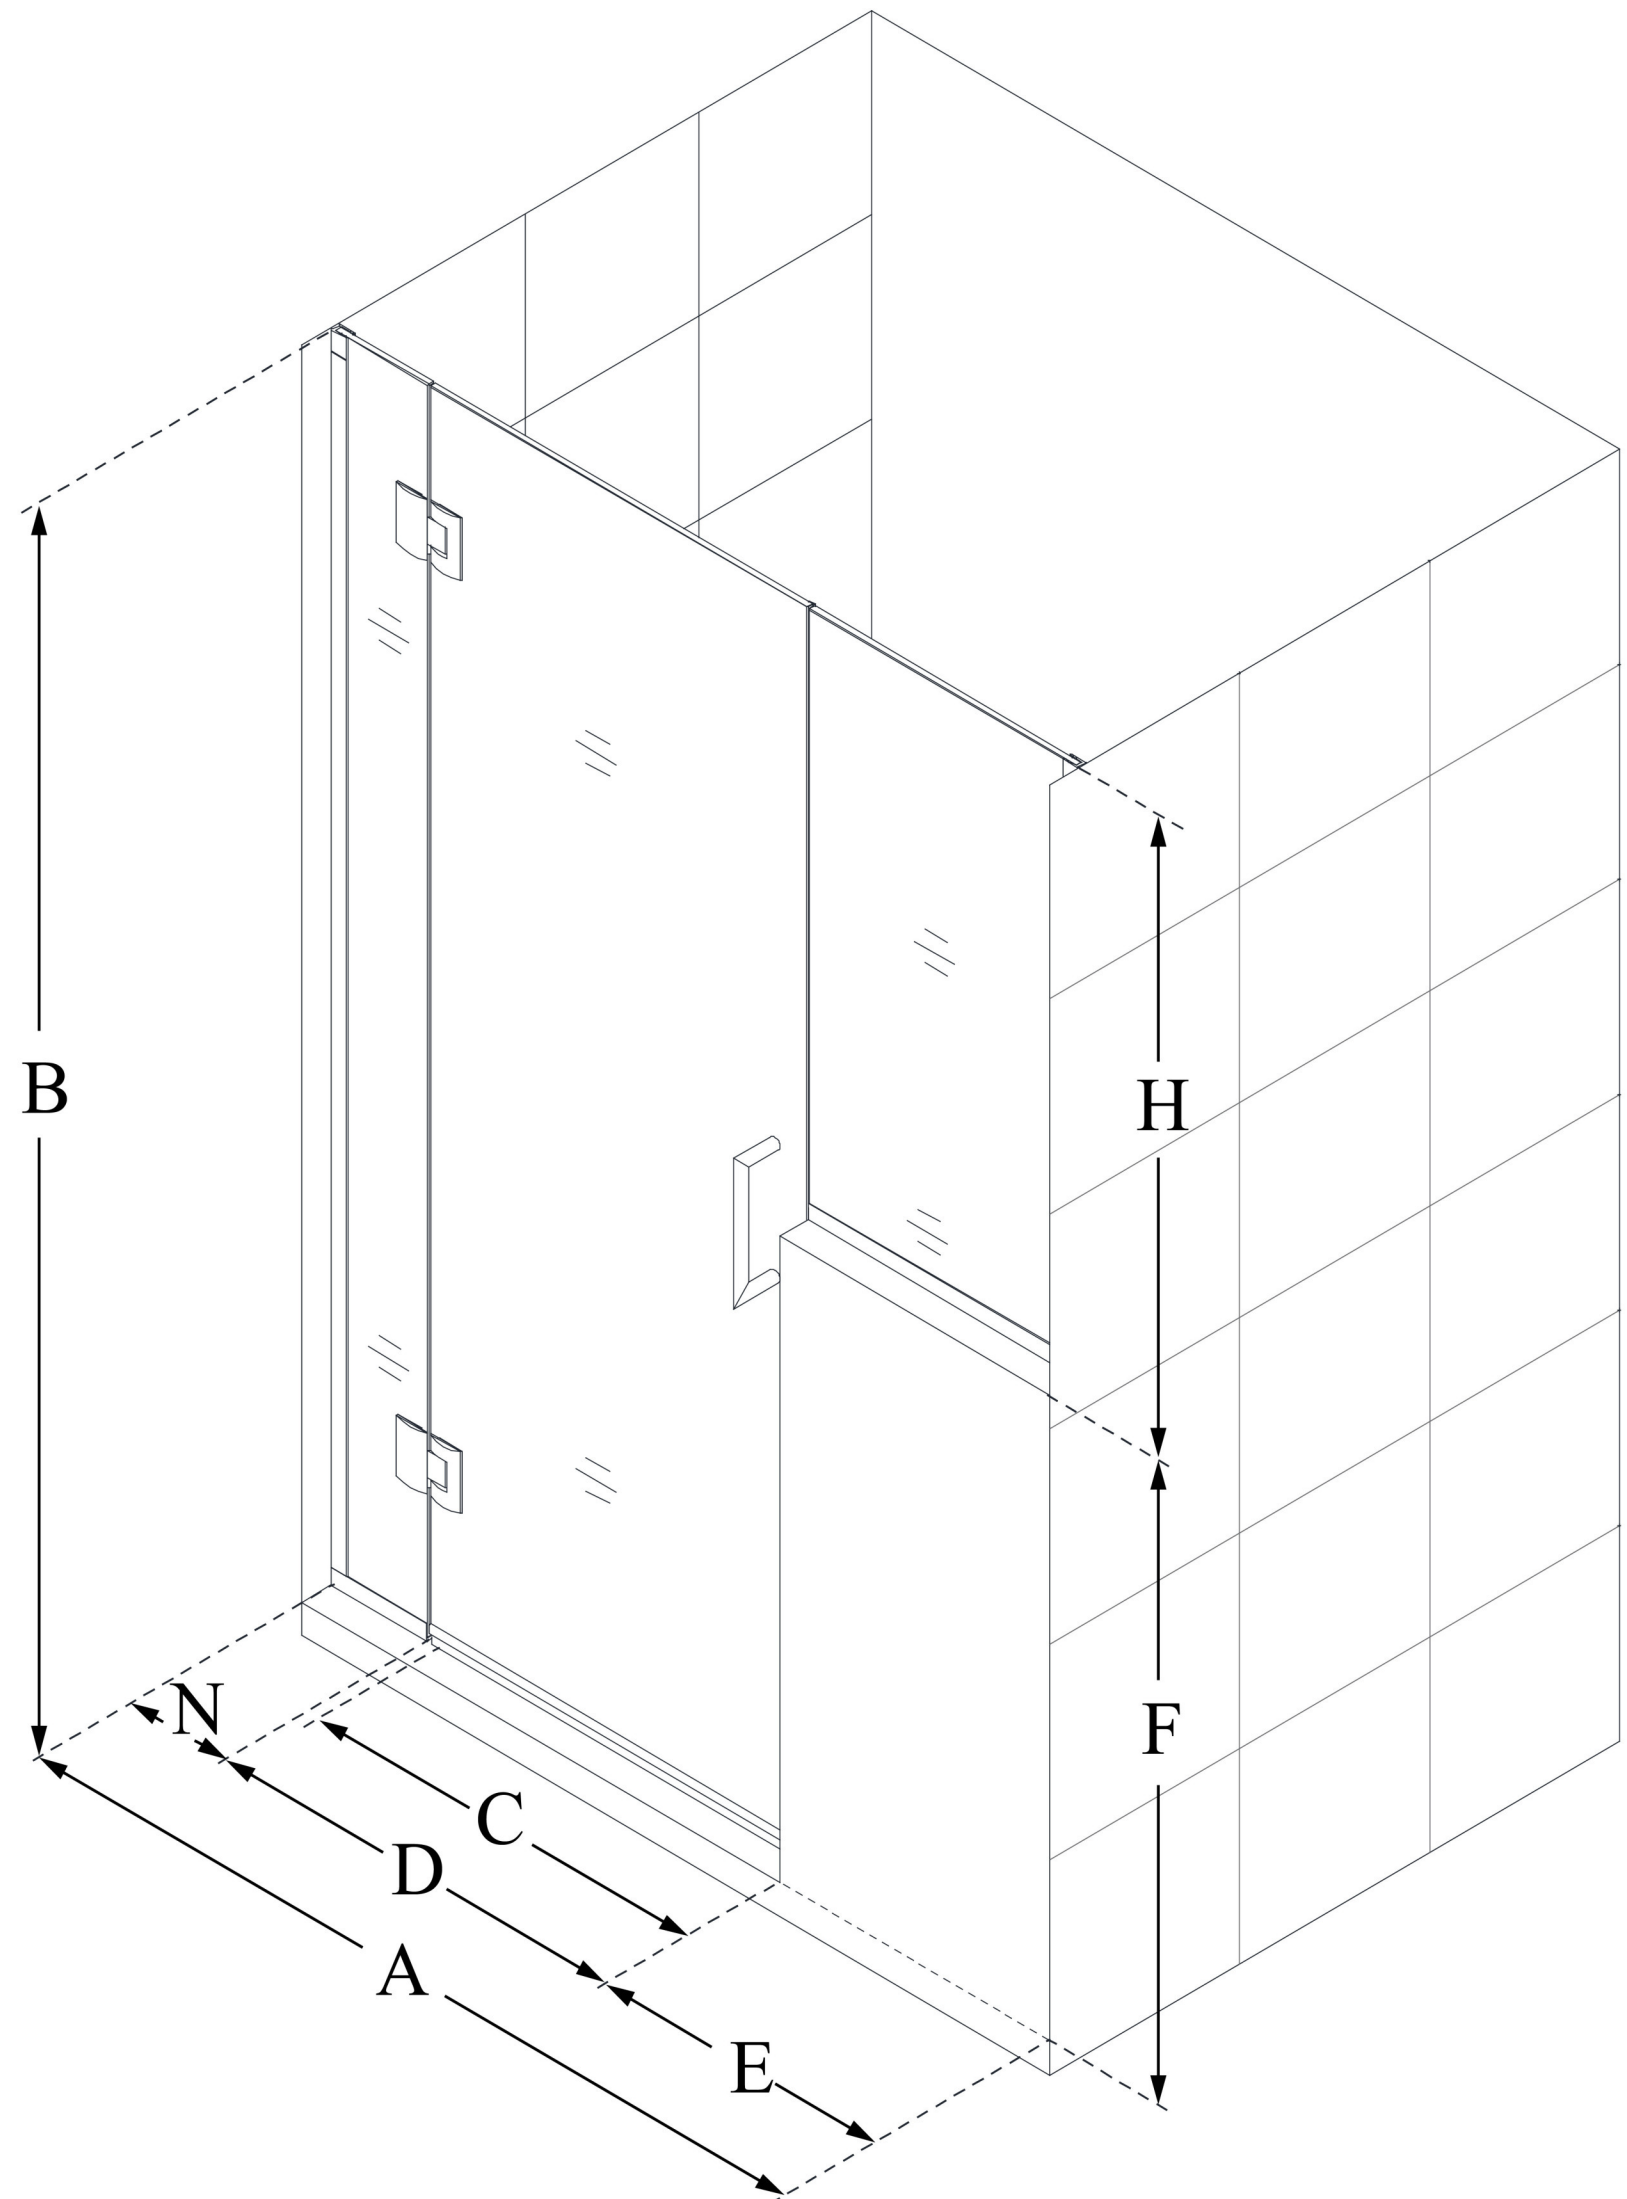

**D1302434**

**UNIDOOR-X**

DreamLine Unidoor-X 60-60 1/2 in. W x 72 in. H Frameless Hinged Shower Door, Clear Glass

**SWING DOOR**

**CONFIGURATION  
DIMENSIONS:**

**A: 60 - 60 1/2 in.**

MODEL WIDTH

**B: 72 in.**

MODEL HEIGHT

**C: 29 in.**

ACCESS WIDTH

**D: 30 in.**

DOOR WIDTH

**E: 24 in.**

INLINE PANEL WIDTH

**F: 38 in.**

BUTTRESS WALL HEIGHT

**H: 34 in.**

BUTTRESS GLASS HEIGHT

**N: 6 in.**

HINGE PANEL WIDTH

DreamLine reserves the right to update or modify the hardware or materials pictured without prior notice for the purpose of product improvement and customer satisfaction.