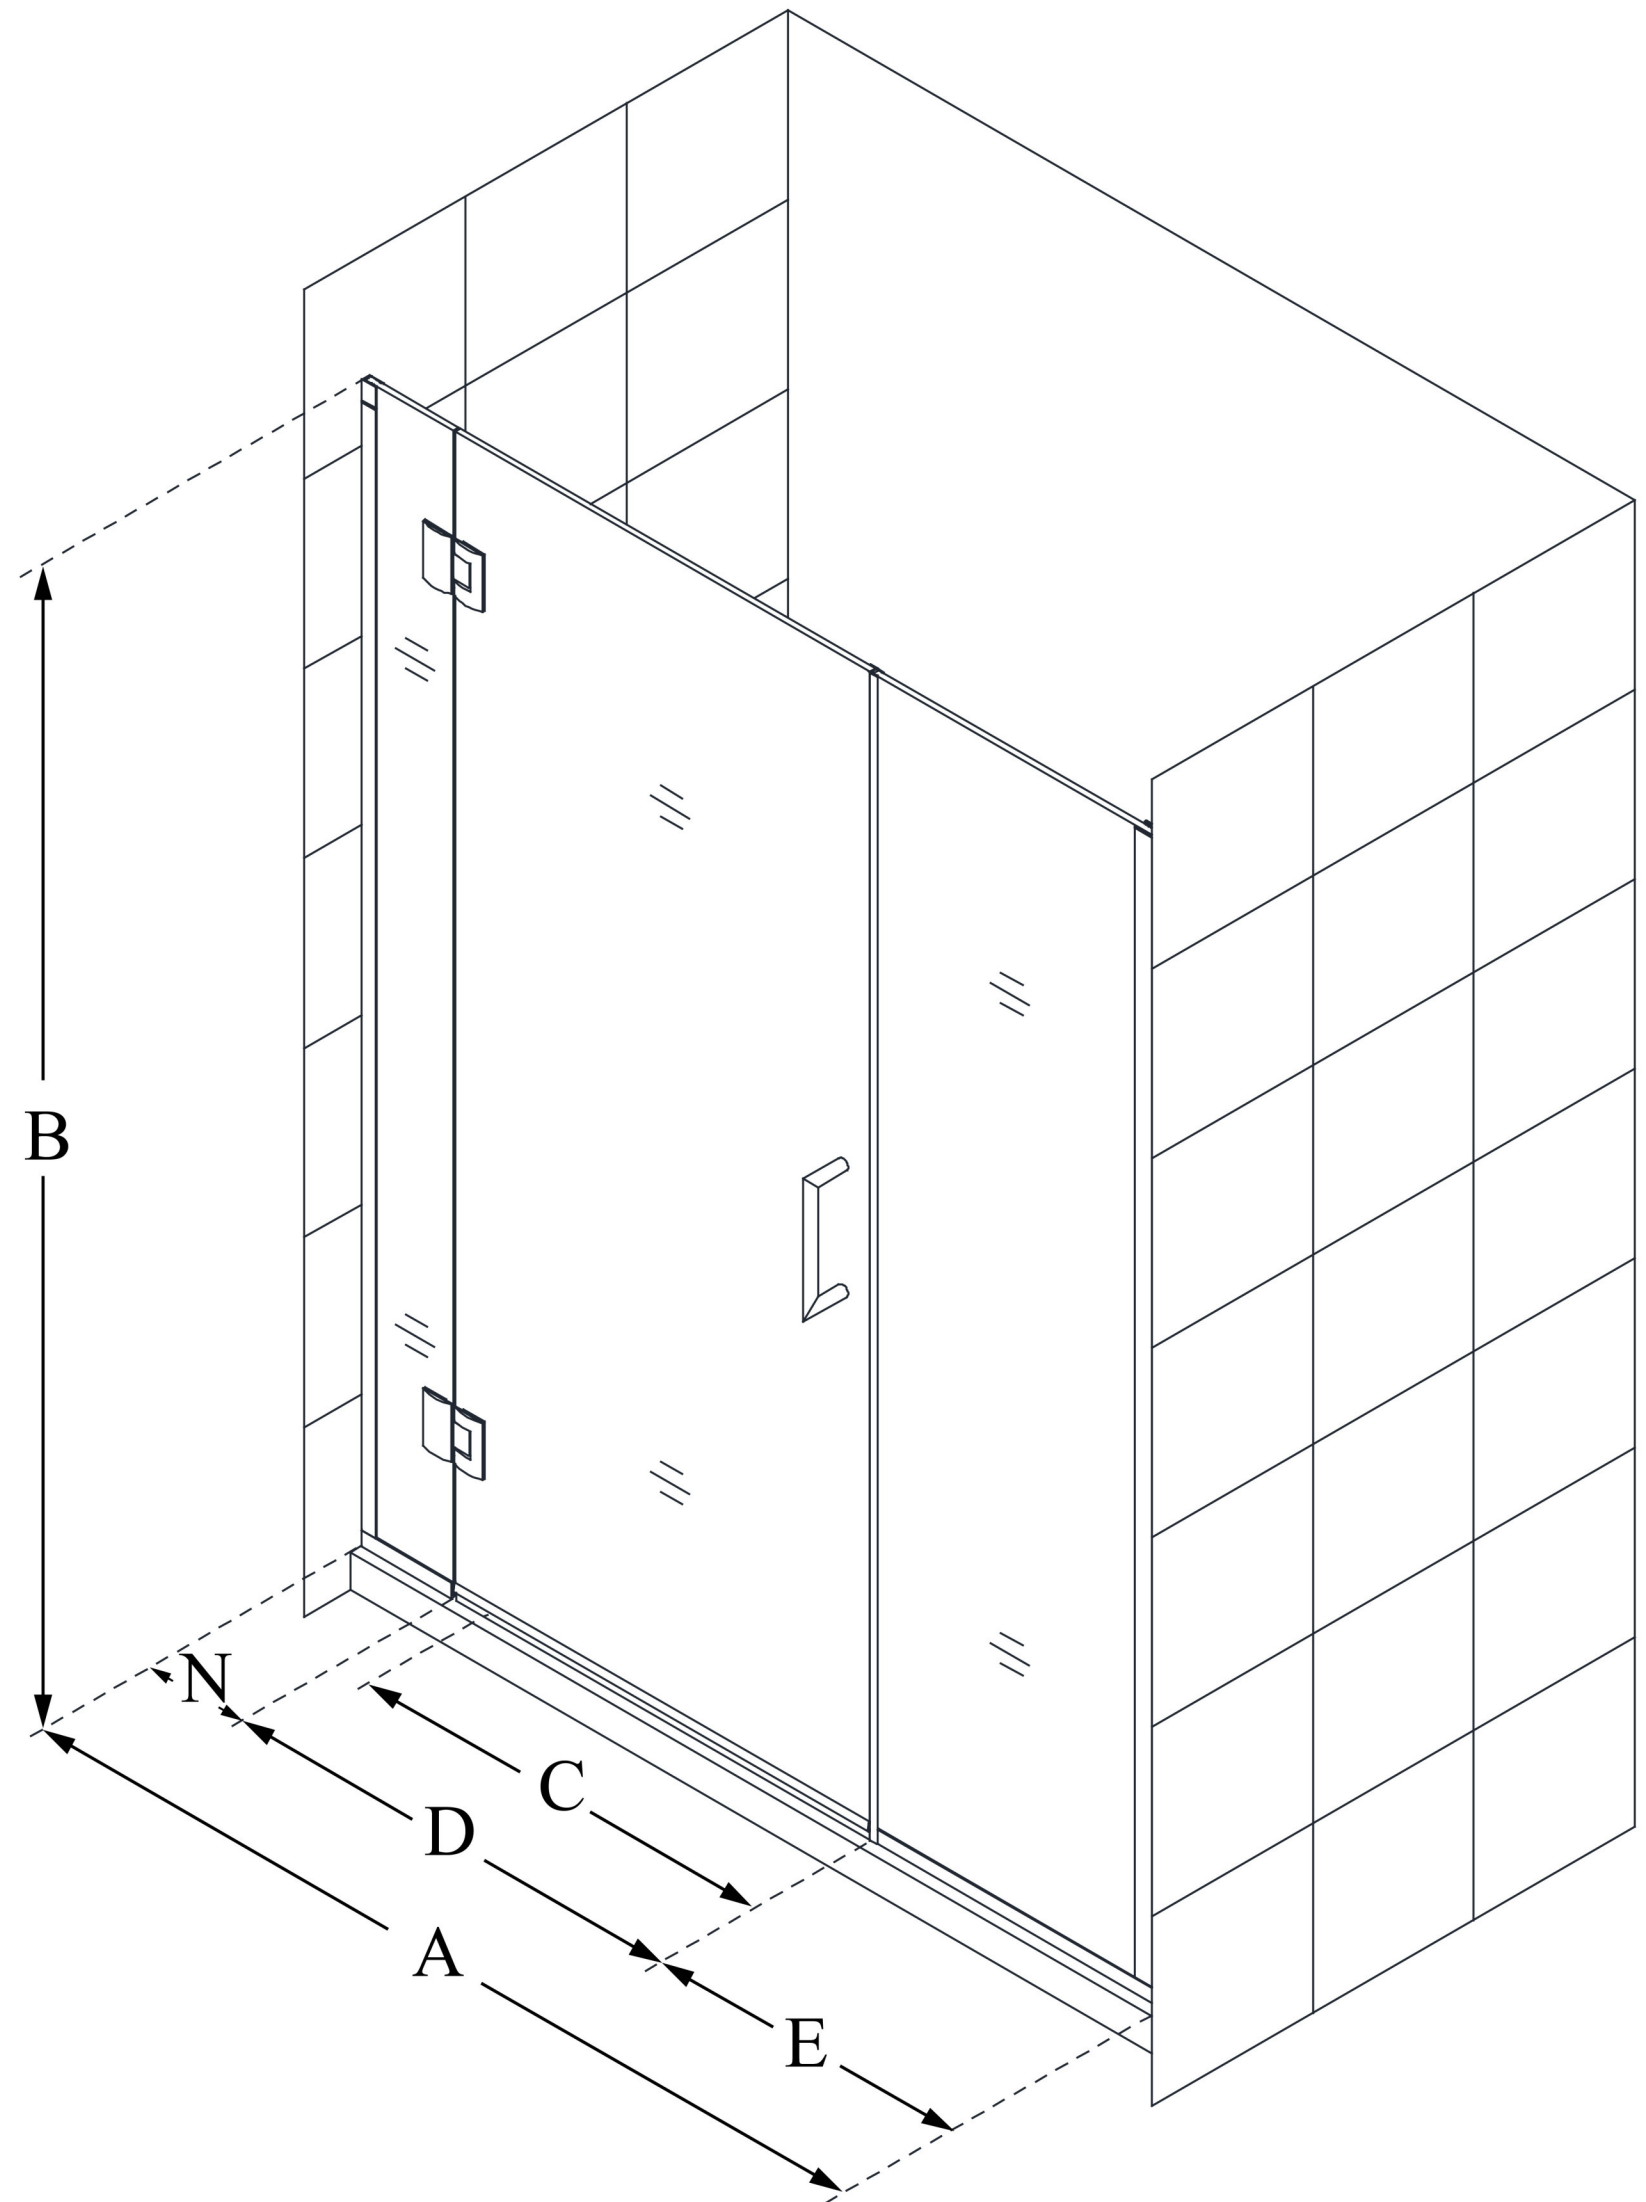

D1302272

UNIDOOR-X

DreamLine Unidoor-X 58-58 1/2
in. W x 72 in. H Frameless Hinged
Shower Door, Clear Glass

SWING DOOR

CONFIGURATION DIMENSIONS:

A: 58 - 58 1/2 in.

MODEL WIDTH

B: 72 in.

MODEL HEIGHT

C: 29 in.

ACCESS WIDTH

D: 30 in.

DOOR WIDTH

E: 22 in.

INLINE PANEL WIDTH

N: 6 in.

HINGE PANEL WIDTH

DreamLine reserves the right to update or modify the hardware or materials pictured without prior notice for the purpose of product improvement and customer satisfaction.