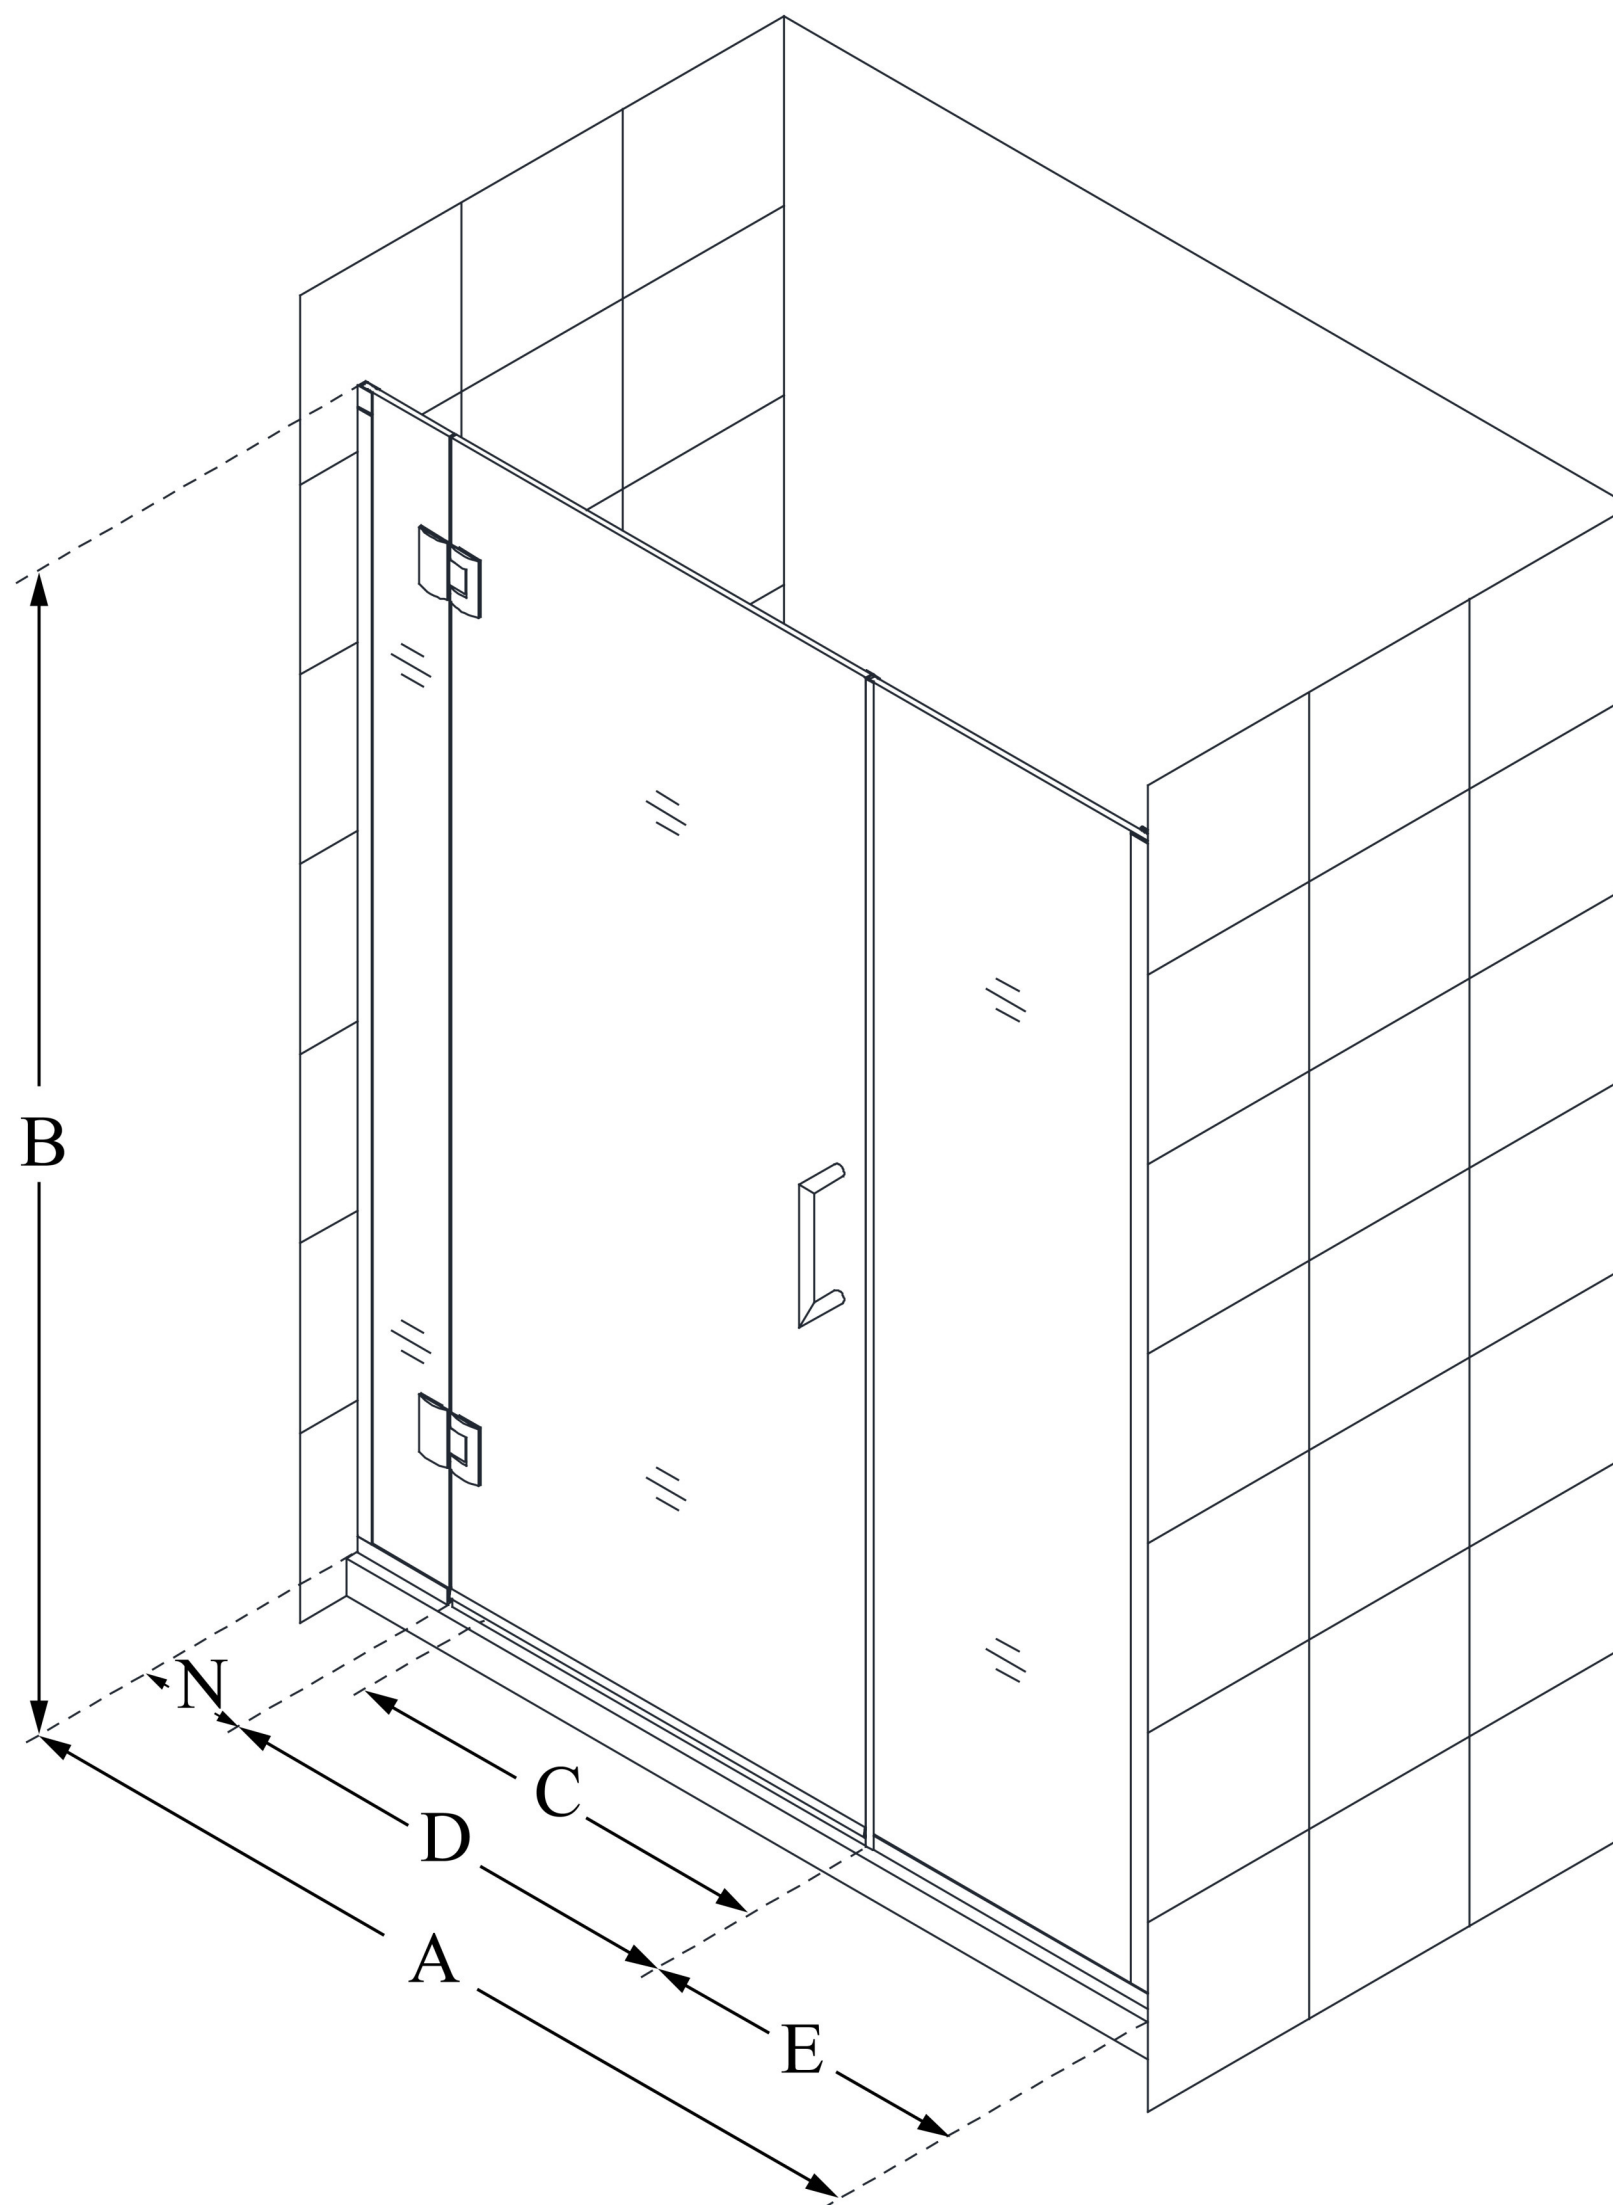

D13014572

UNIDOOR-X

DreamLine Unidoor-X 50 1/2-51
in. W x 72 in. H Frameless Hinged
Shower Door, Clear Glass

SWING DOOR

CONFIGURATION DIMENSIONS:

A: 50 1/2 - 51 in.

MODEL WIDTH

B: 72 in.

MODEL HEIGHT

C: 29 in.

ACCESS WIDTH

D: 30 in.

DOOR WIDTH

E: 14 1/2 in.

INLINE PANEL WIDTH

N: 6 in.

HINGE PANEL WIDTH

DreamLine reserves the right to update or modify the hardware or materials pictured without prior notice for the purpose of product improvement and customer satisfaction.