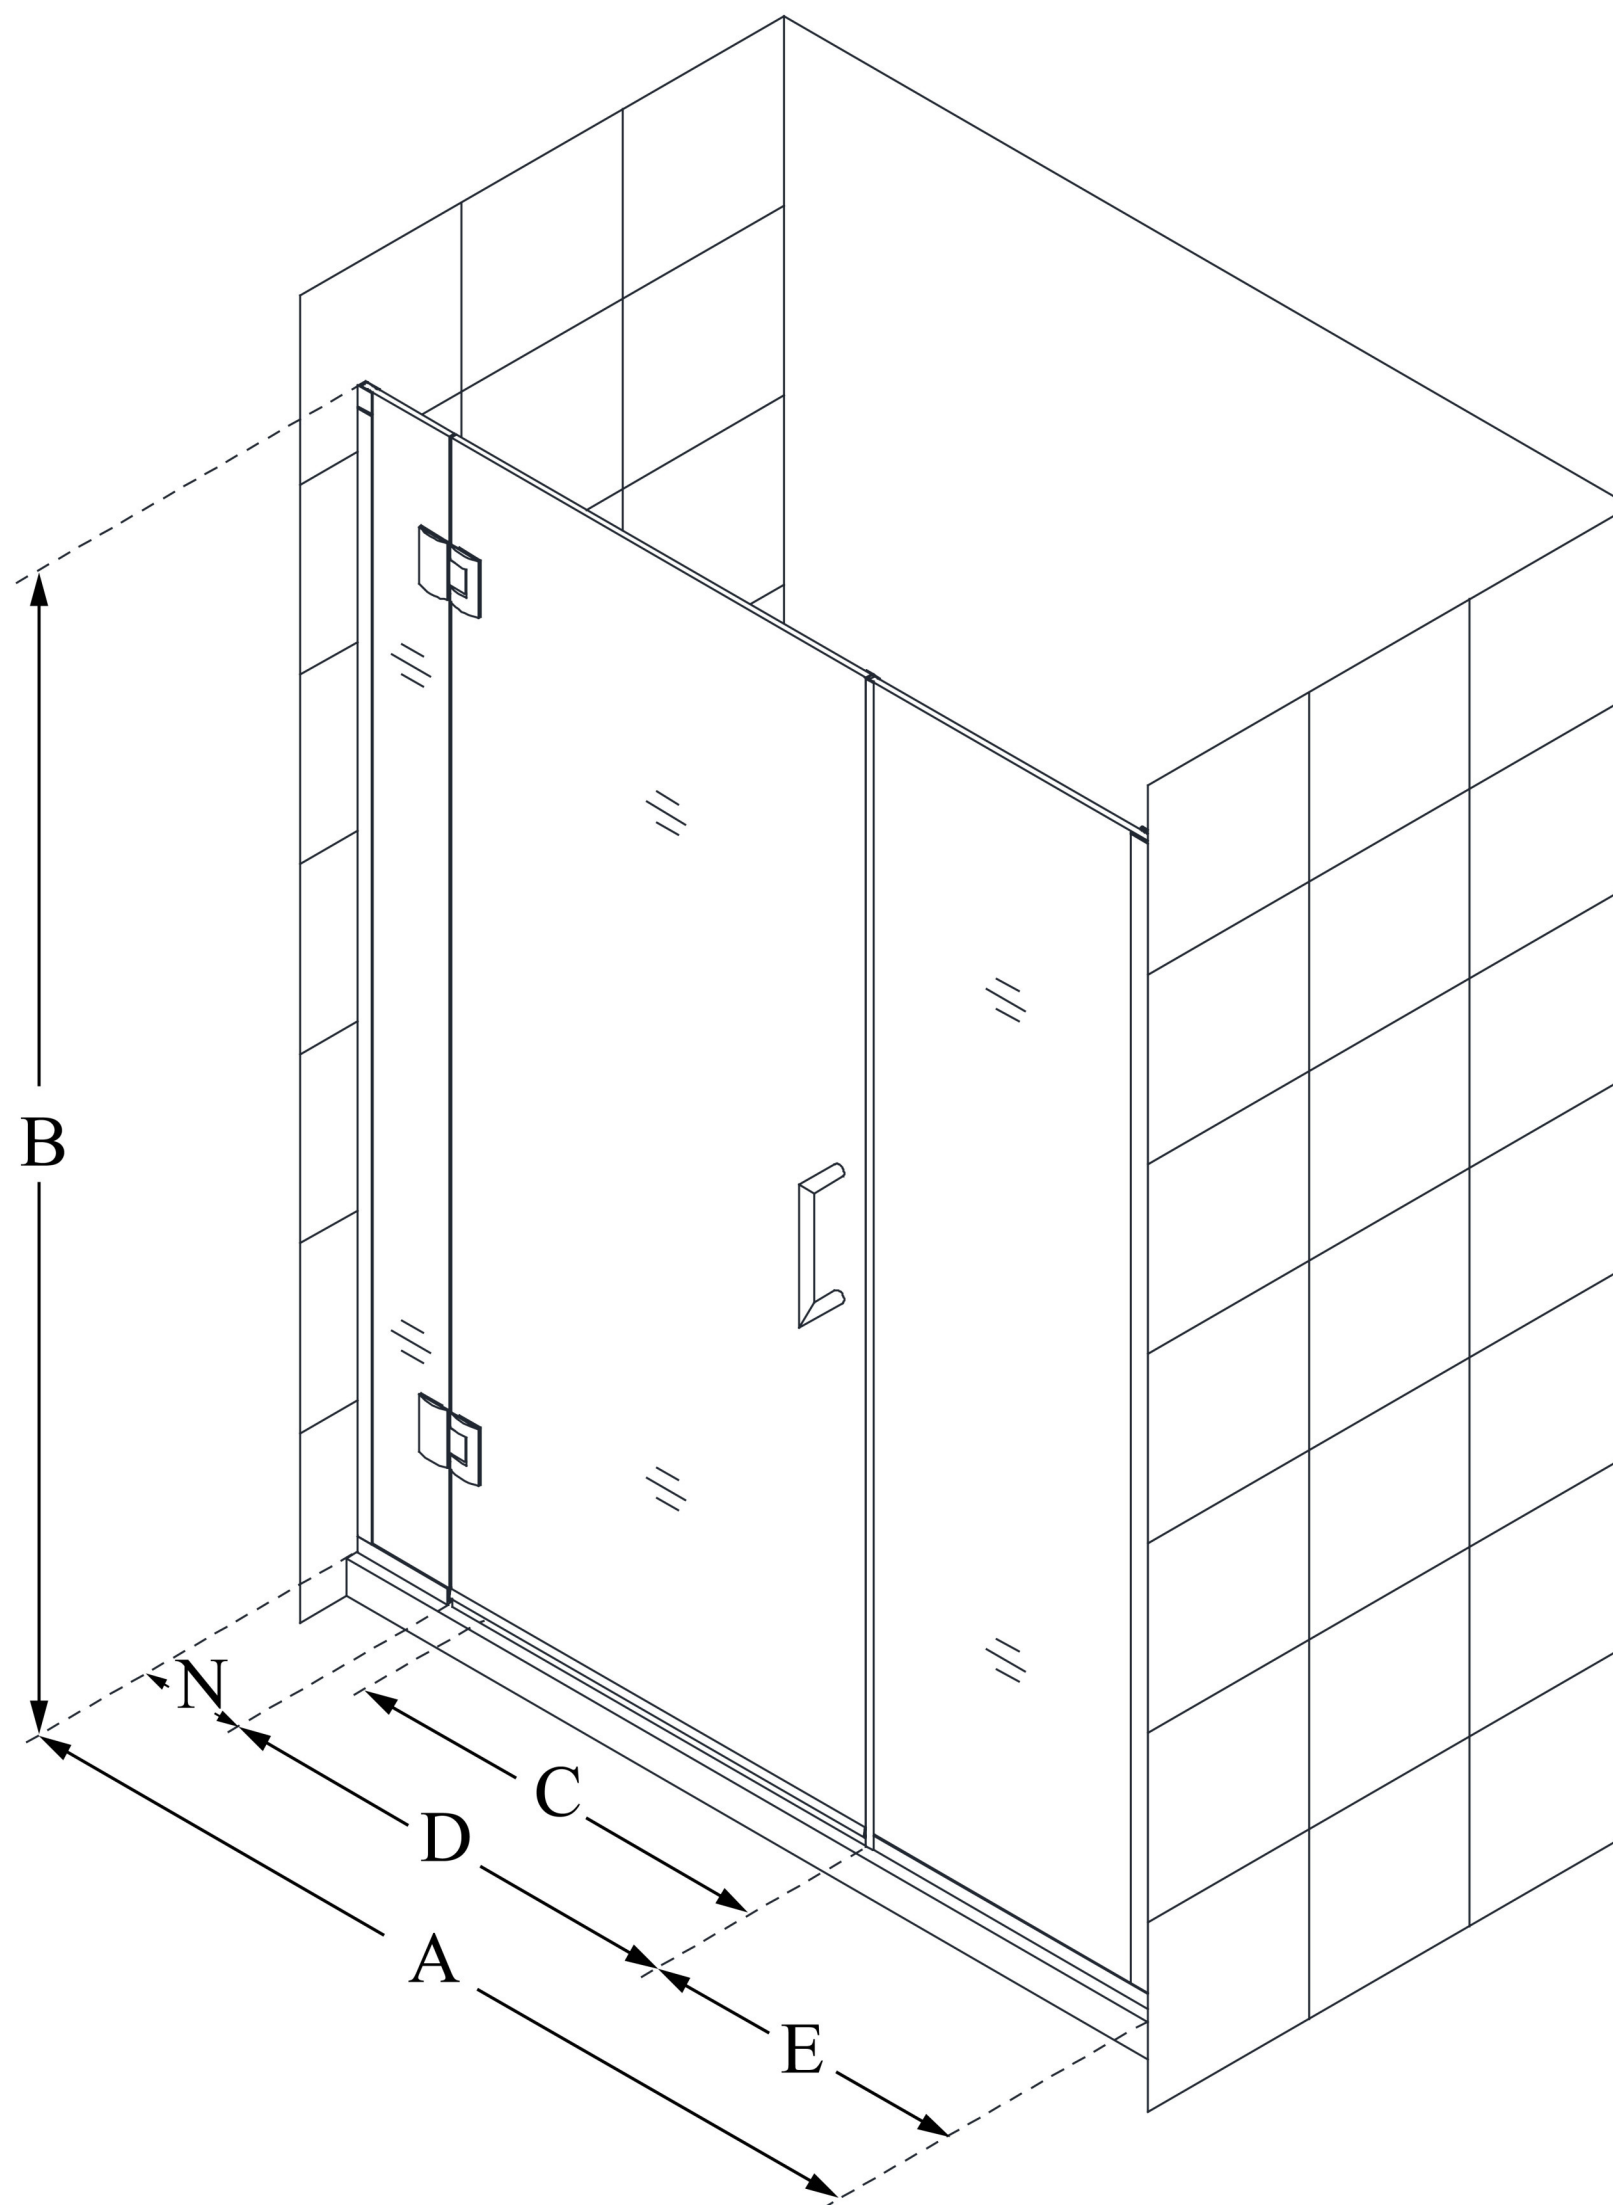

D13006572

UNIDOOR-X

DreamLine Unidoor-X 42 1/2-43 in. W x 72 in. H Frameless Hinged Shower Door, Clear Glass

SWING DOOR

CONFIGURATION DIMENSIONS:

A: 42 1/2 - 43 in.

MODEL WIDTH

B: 72 in.

MODEL HEIGHT

C: 29 in.

ACCESS WIDTH

D: 30 in.

DOOR WIDTH

E: 6 1/2 in.

INLINE PANEL WIDTH

N: 6 in.

HINGE PANEL WIDTH

DreamLine reserves the right to update or modify the hardware or materials pictured without prior notice for the purpose of product improvement and customer satisfaction.