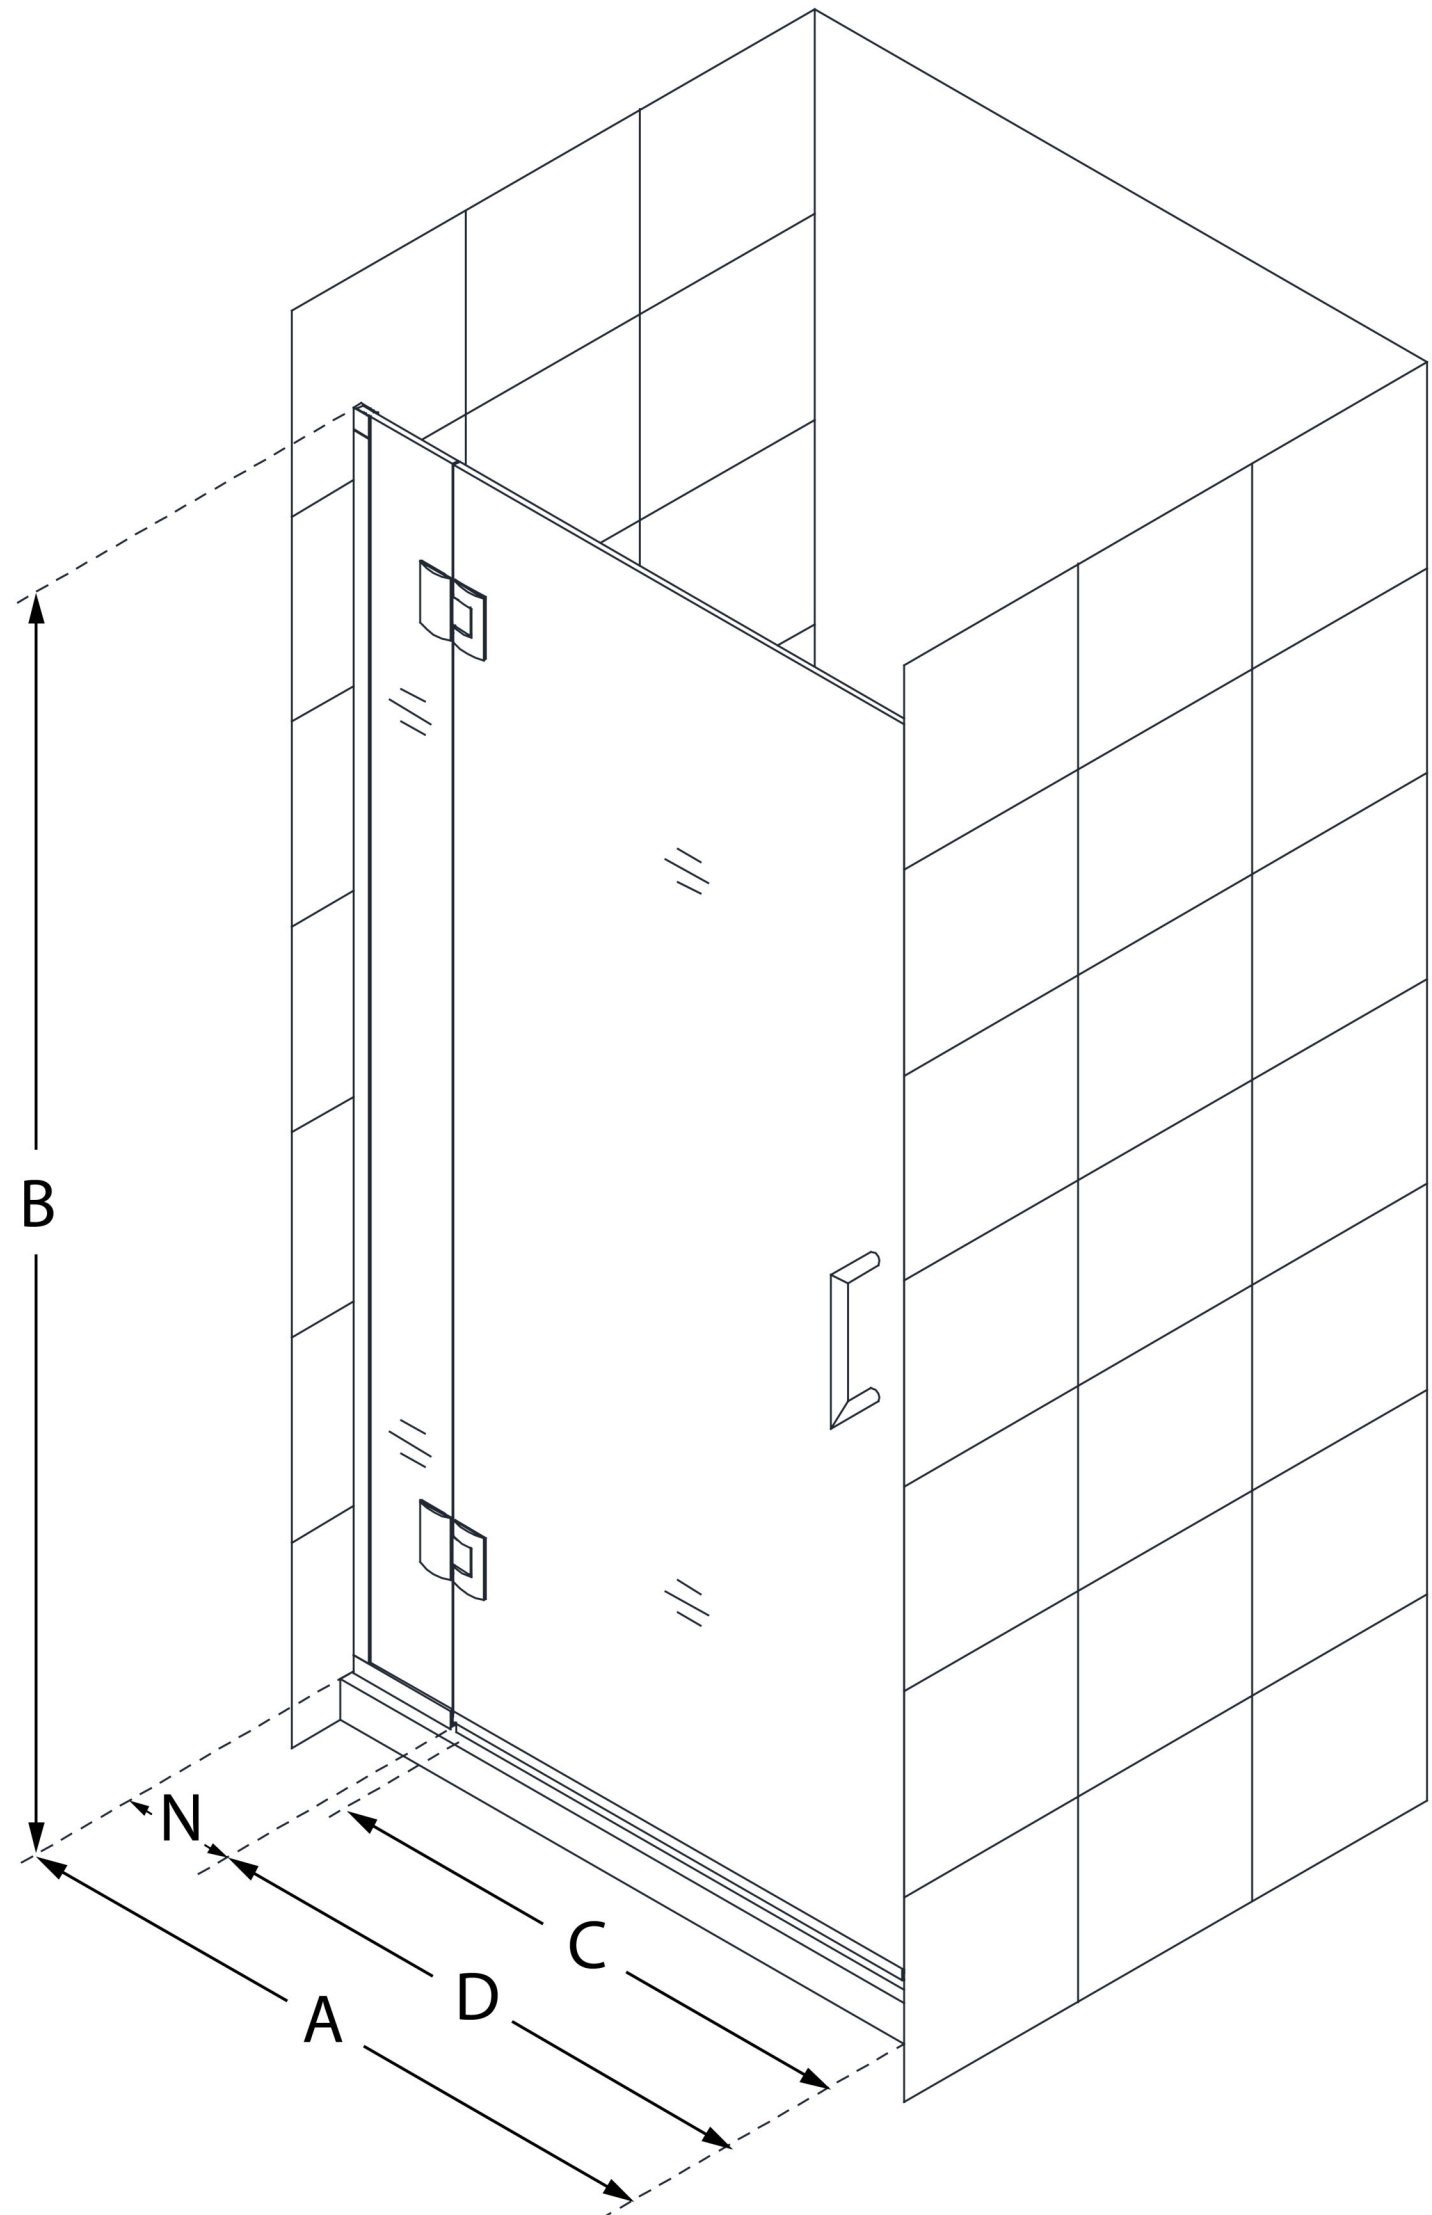

D12972

UNIDOOR-X

DreamLine Unidoor-X 35 in. W x
72 in. H Frameless Hinged Shower
Door, Clear Glass

SWING DOOR

CONFIGURATION DIMENSIONS:

A: 35 in.

MODEL WIDTH

B: 72 in.

MODEL HEIGHT

C: 28 in.

ACCESS WIDTH

D: 29 in.

DOOR WIDTH

N: 6 in.

HINGE PANEL WIDTH

DreamLine reserves the right to update or modify the hardware or materials pictured without prior notice for the purpose of product improvement and customer satisfaction.