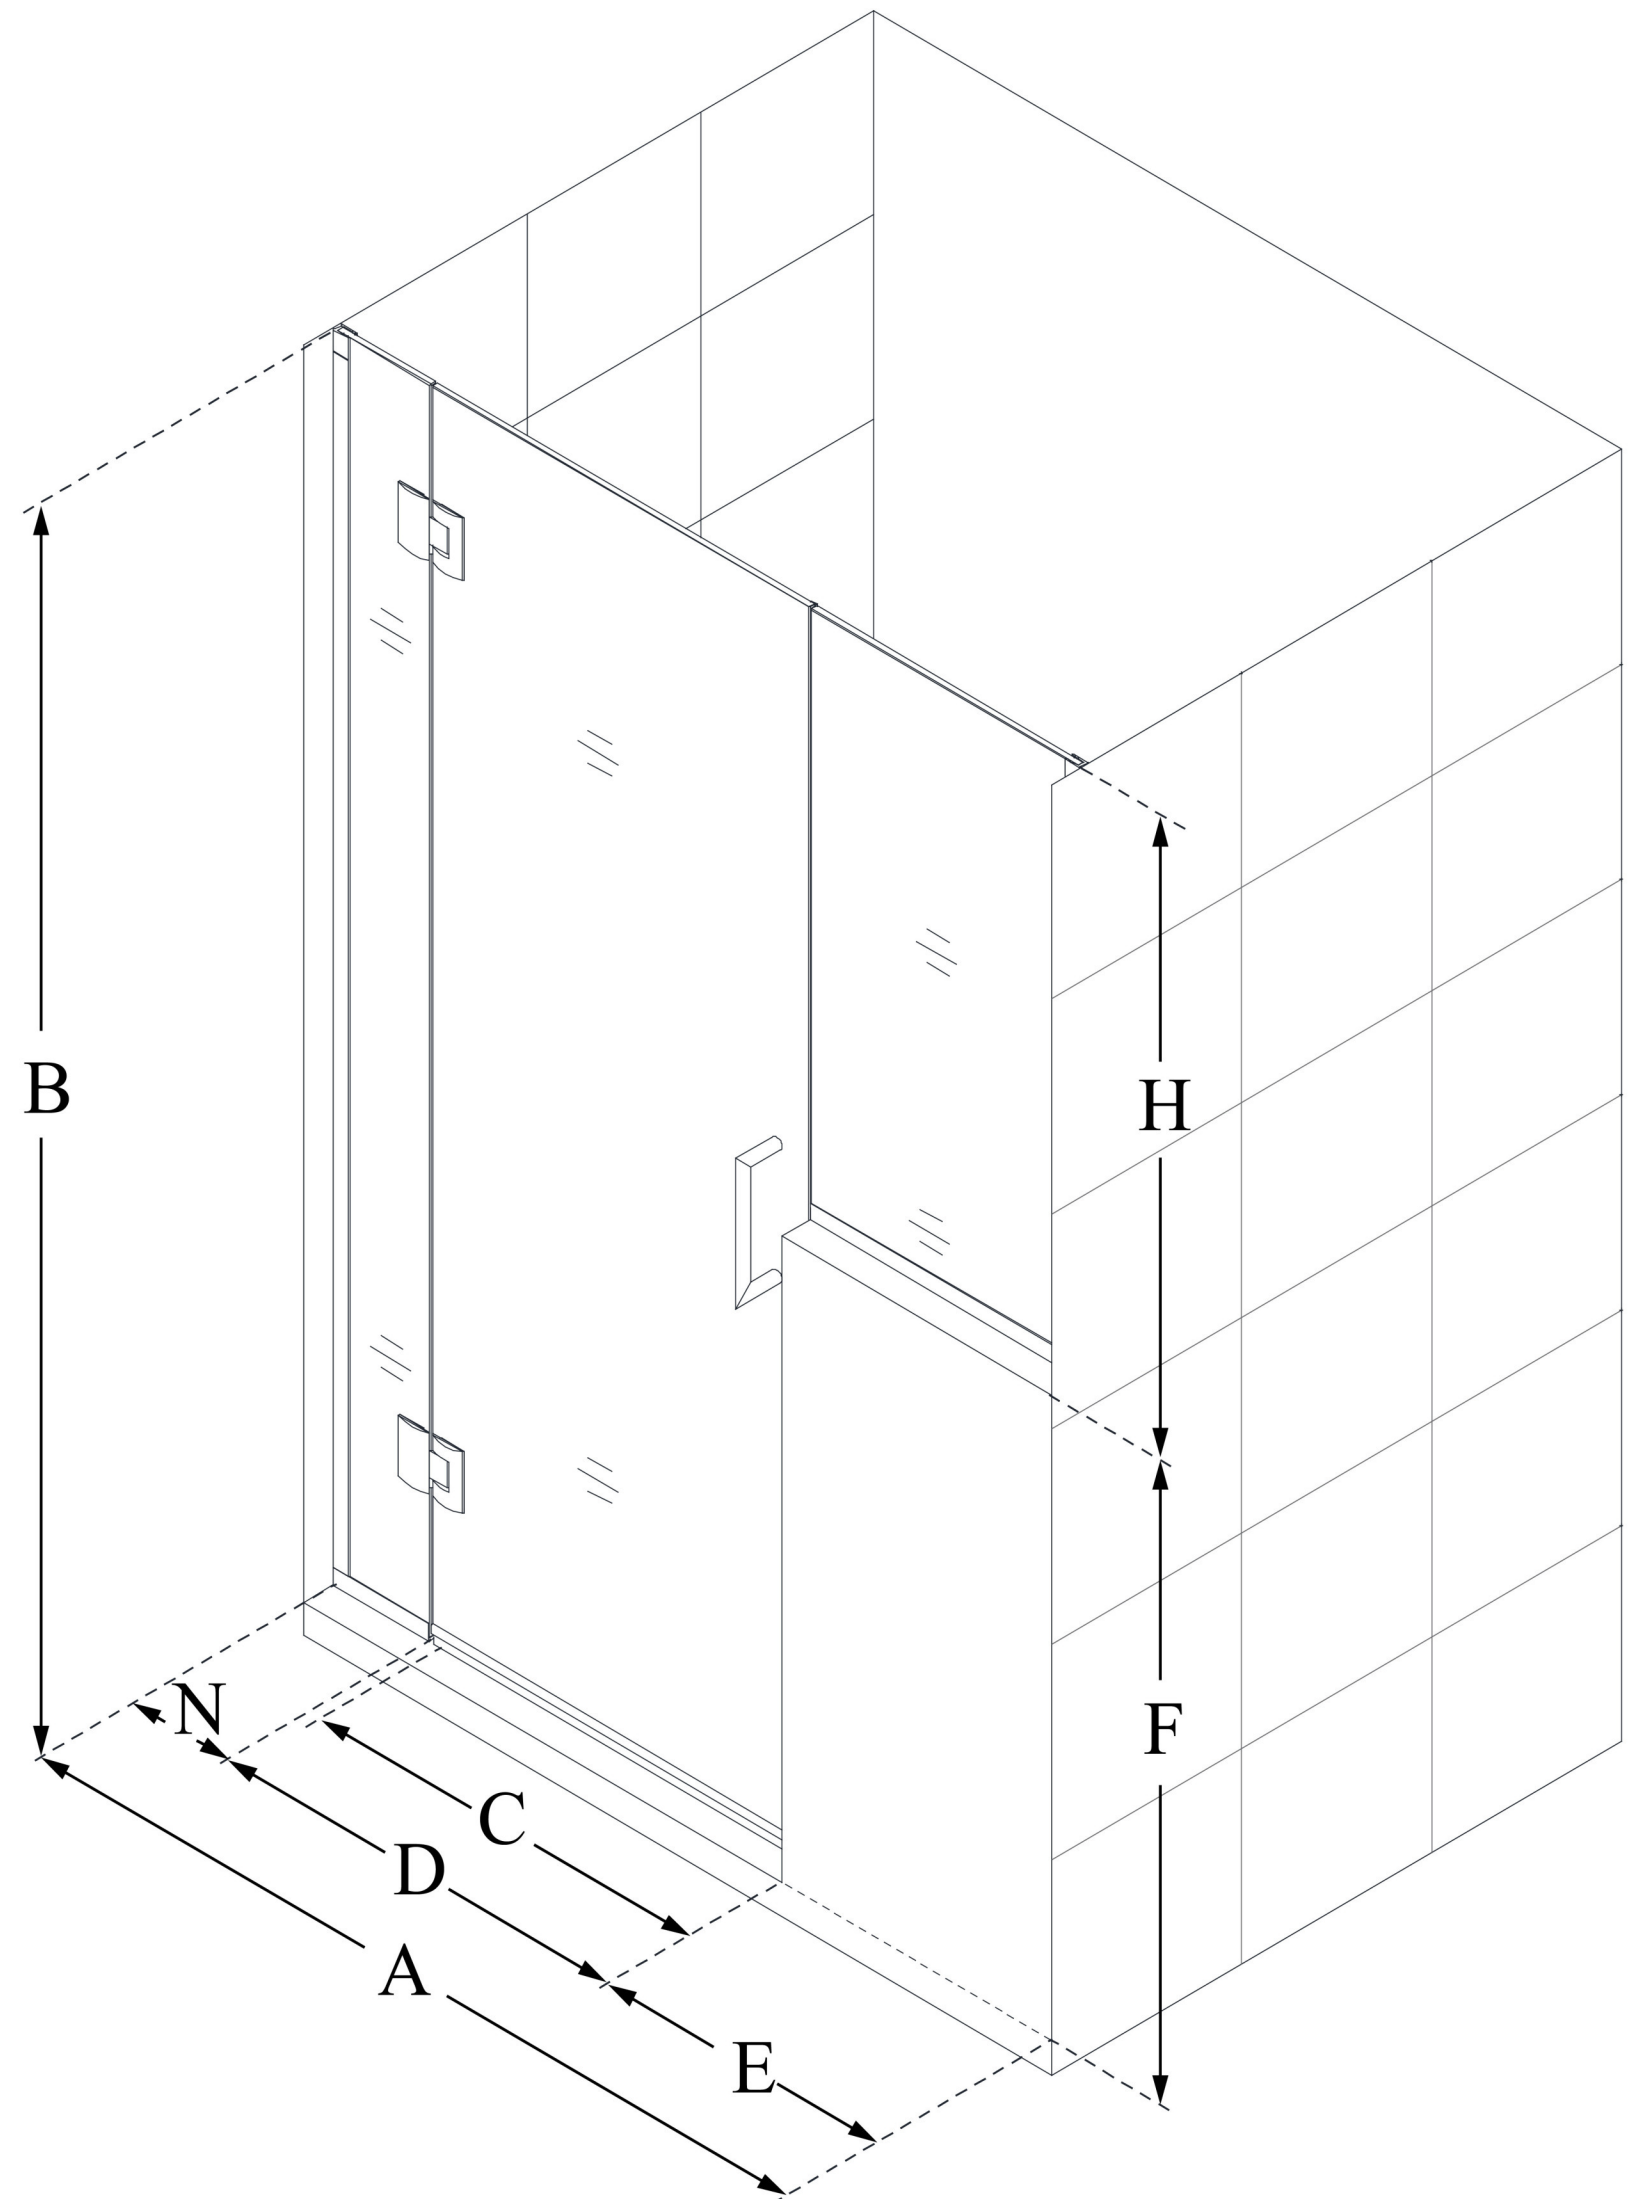

D1293636

UNIDOOR-X

DreamLine Unidoor-X 71-71 1/2
in. W x 72 in. H Frameless Hinged
Shower Door, Clear Glass

SWING DOOR

**CONFIGURATION
DIMENSIONS:**

A: 71 - 71 1/2 in.

MODEL WIDTH

B: 72 in.

MODEL HEIGHT

C: 28 in.

ACCESS WIDTH

D: 29 in.

DOOR WIDTH

E: 36 in.

INLINE PANEL WIDTH

F: 36 in.

BUTTRESS WALL HEIGHT

H: 36 in.

BUTTRESS GLASS HEIGHT

N: 6 in.

HINGE PANEL WIDTH

DreamLine reserves the right to update or modify the hardware or materials pictured without prior notice for the purpose of product improvement and customer satisfaction.