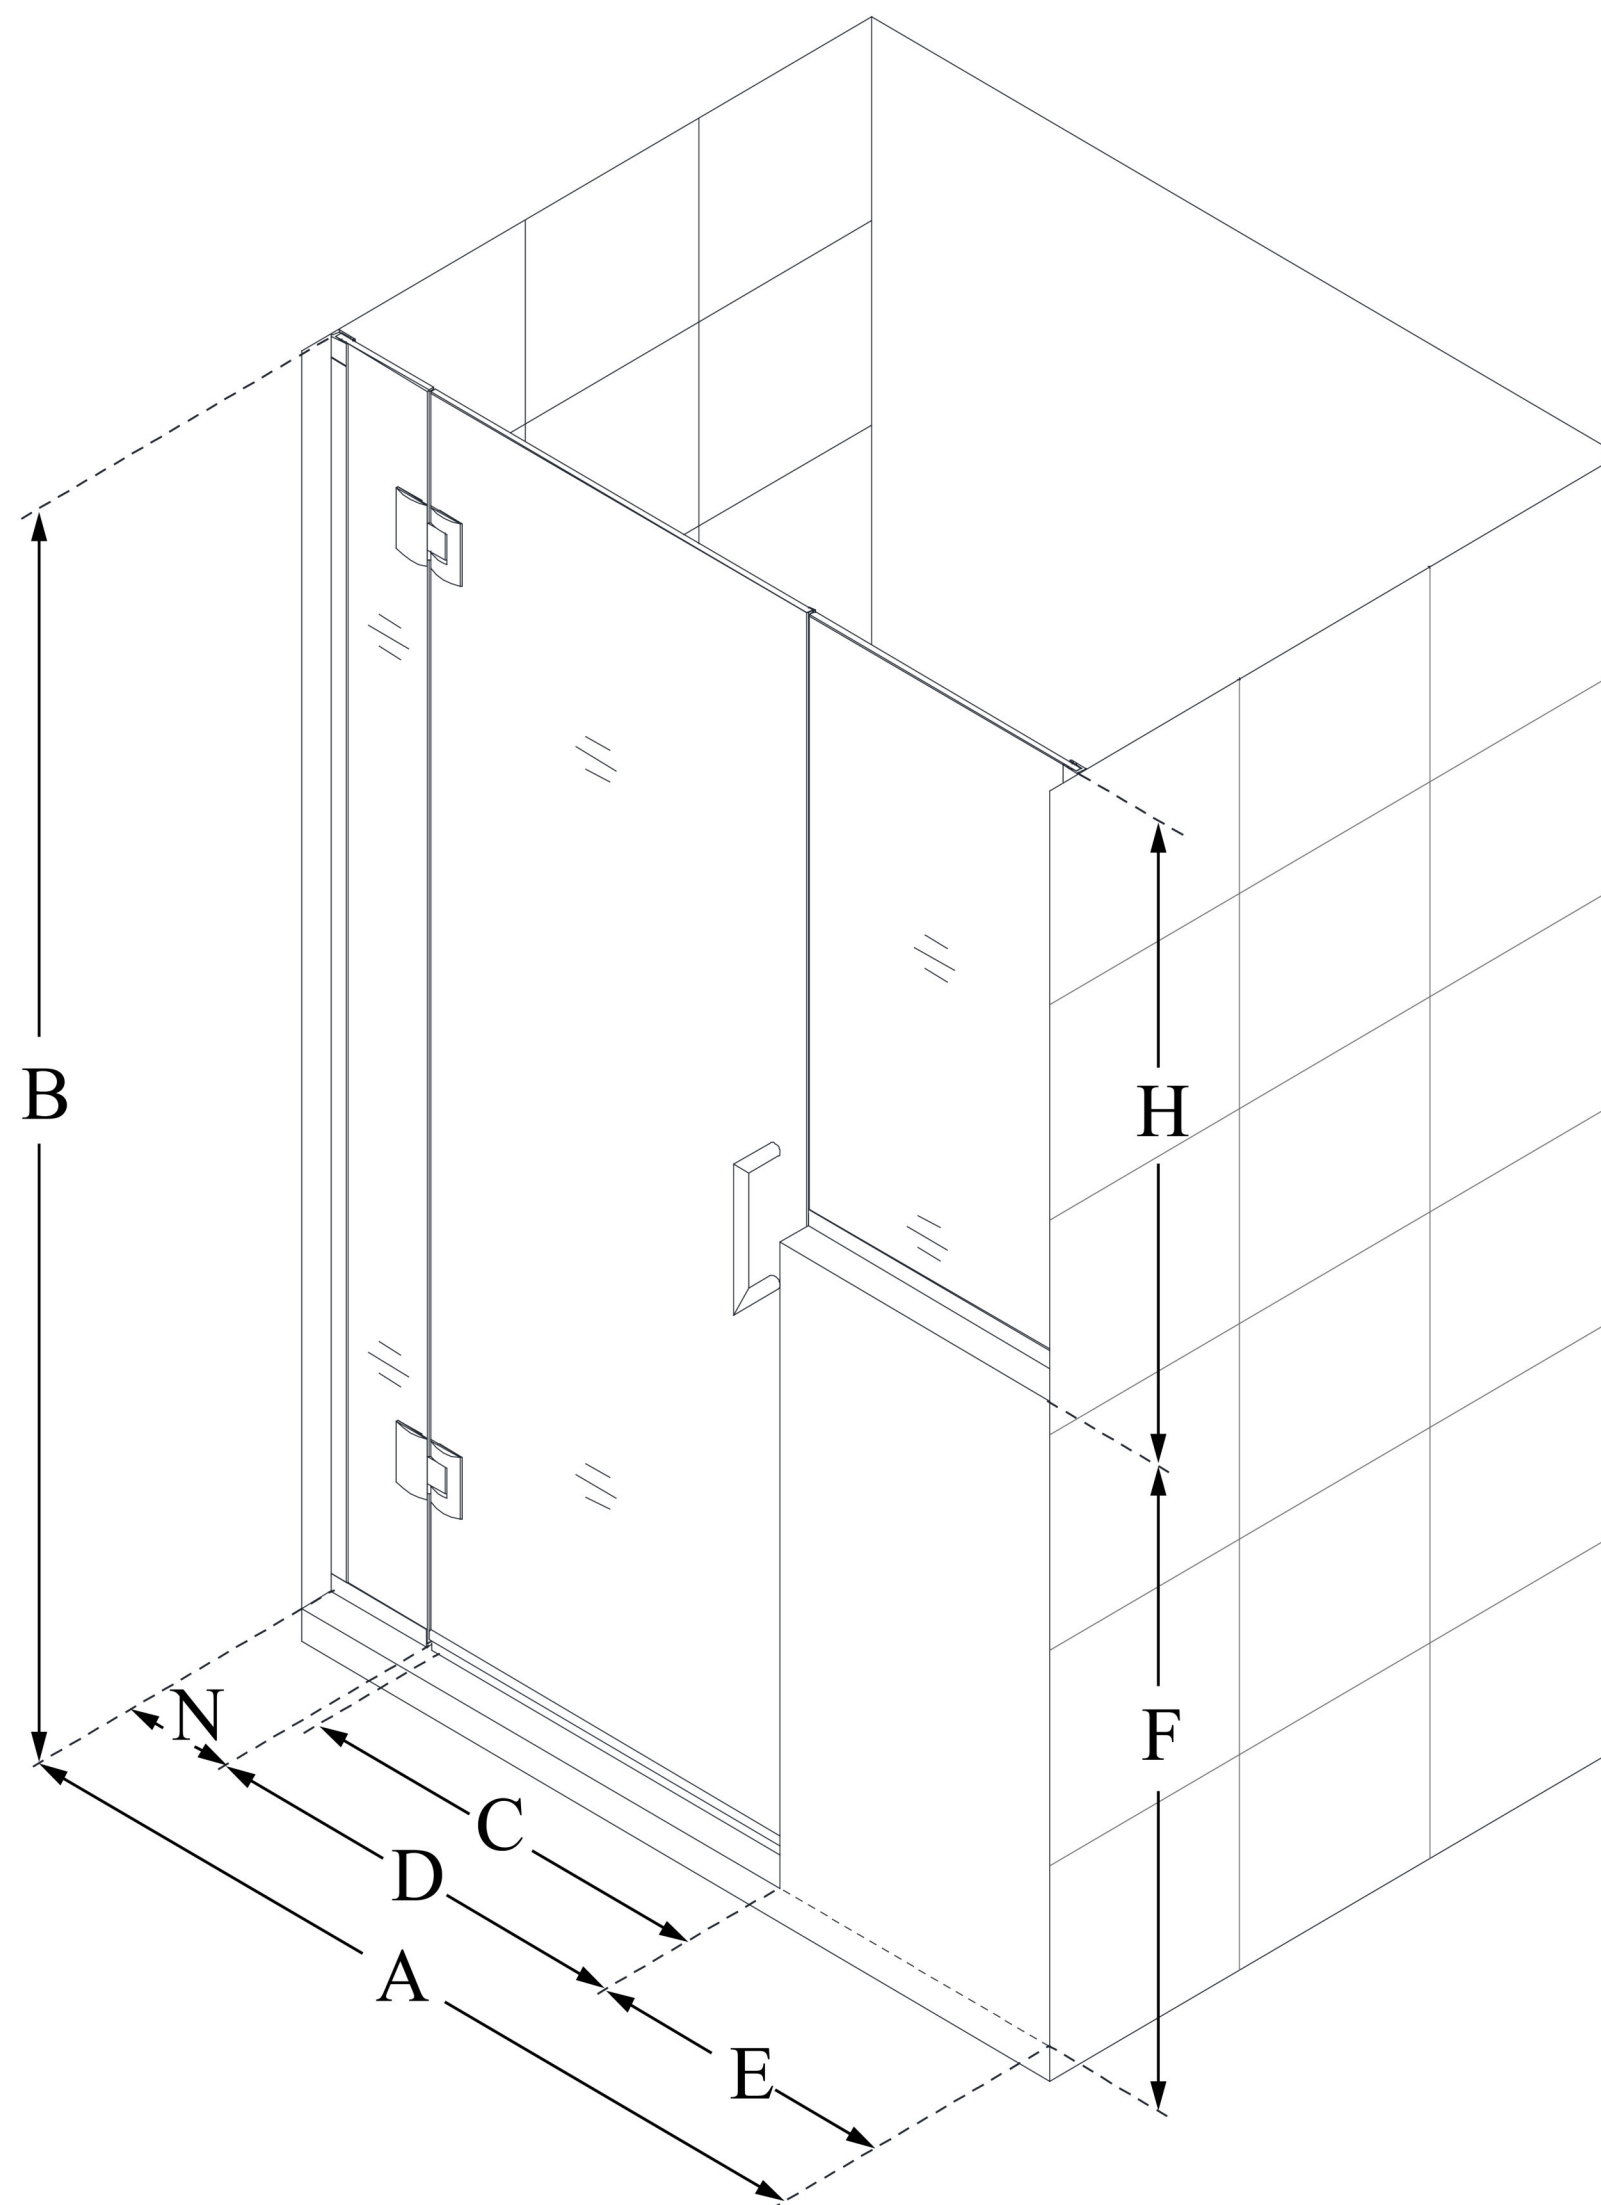

**D1293634**

**UNIDOOR-X**

DreamLine Unidoor-X 71-71 1/2  
in. W x 72 in. H Frameless Hinged  
Shower Door, Clear Glass

**SWING DOOR**

**CONFIGURATION  
DIMENSIONS:**

**A: 71 - 71 1/2 in.**

MODEL WIDTH

**B: 72 in.**

MODEL HEIGHT

**C: 28 in.**

ACCESS WIDTH

**D: 29 in.**

DOOR WIDTH

**E: 36 in.**

INLINE PANEL WIDTH

**F: 38 in.**

BUTTRESS WALL HEIGHT

**H: 34 in.**

BUTTRESS GLASS HEIGHT

**N: 6 in.**

HINGE PANEL WIDTH

DreamLine reserves the right to update or modify the hardware or materials pictured without prior notice for the purpose of product improvement and customer satisfaction.