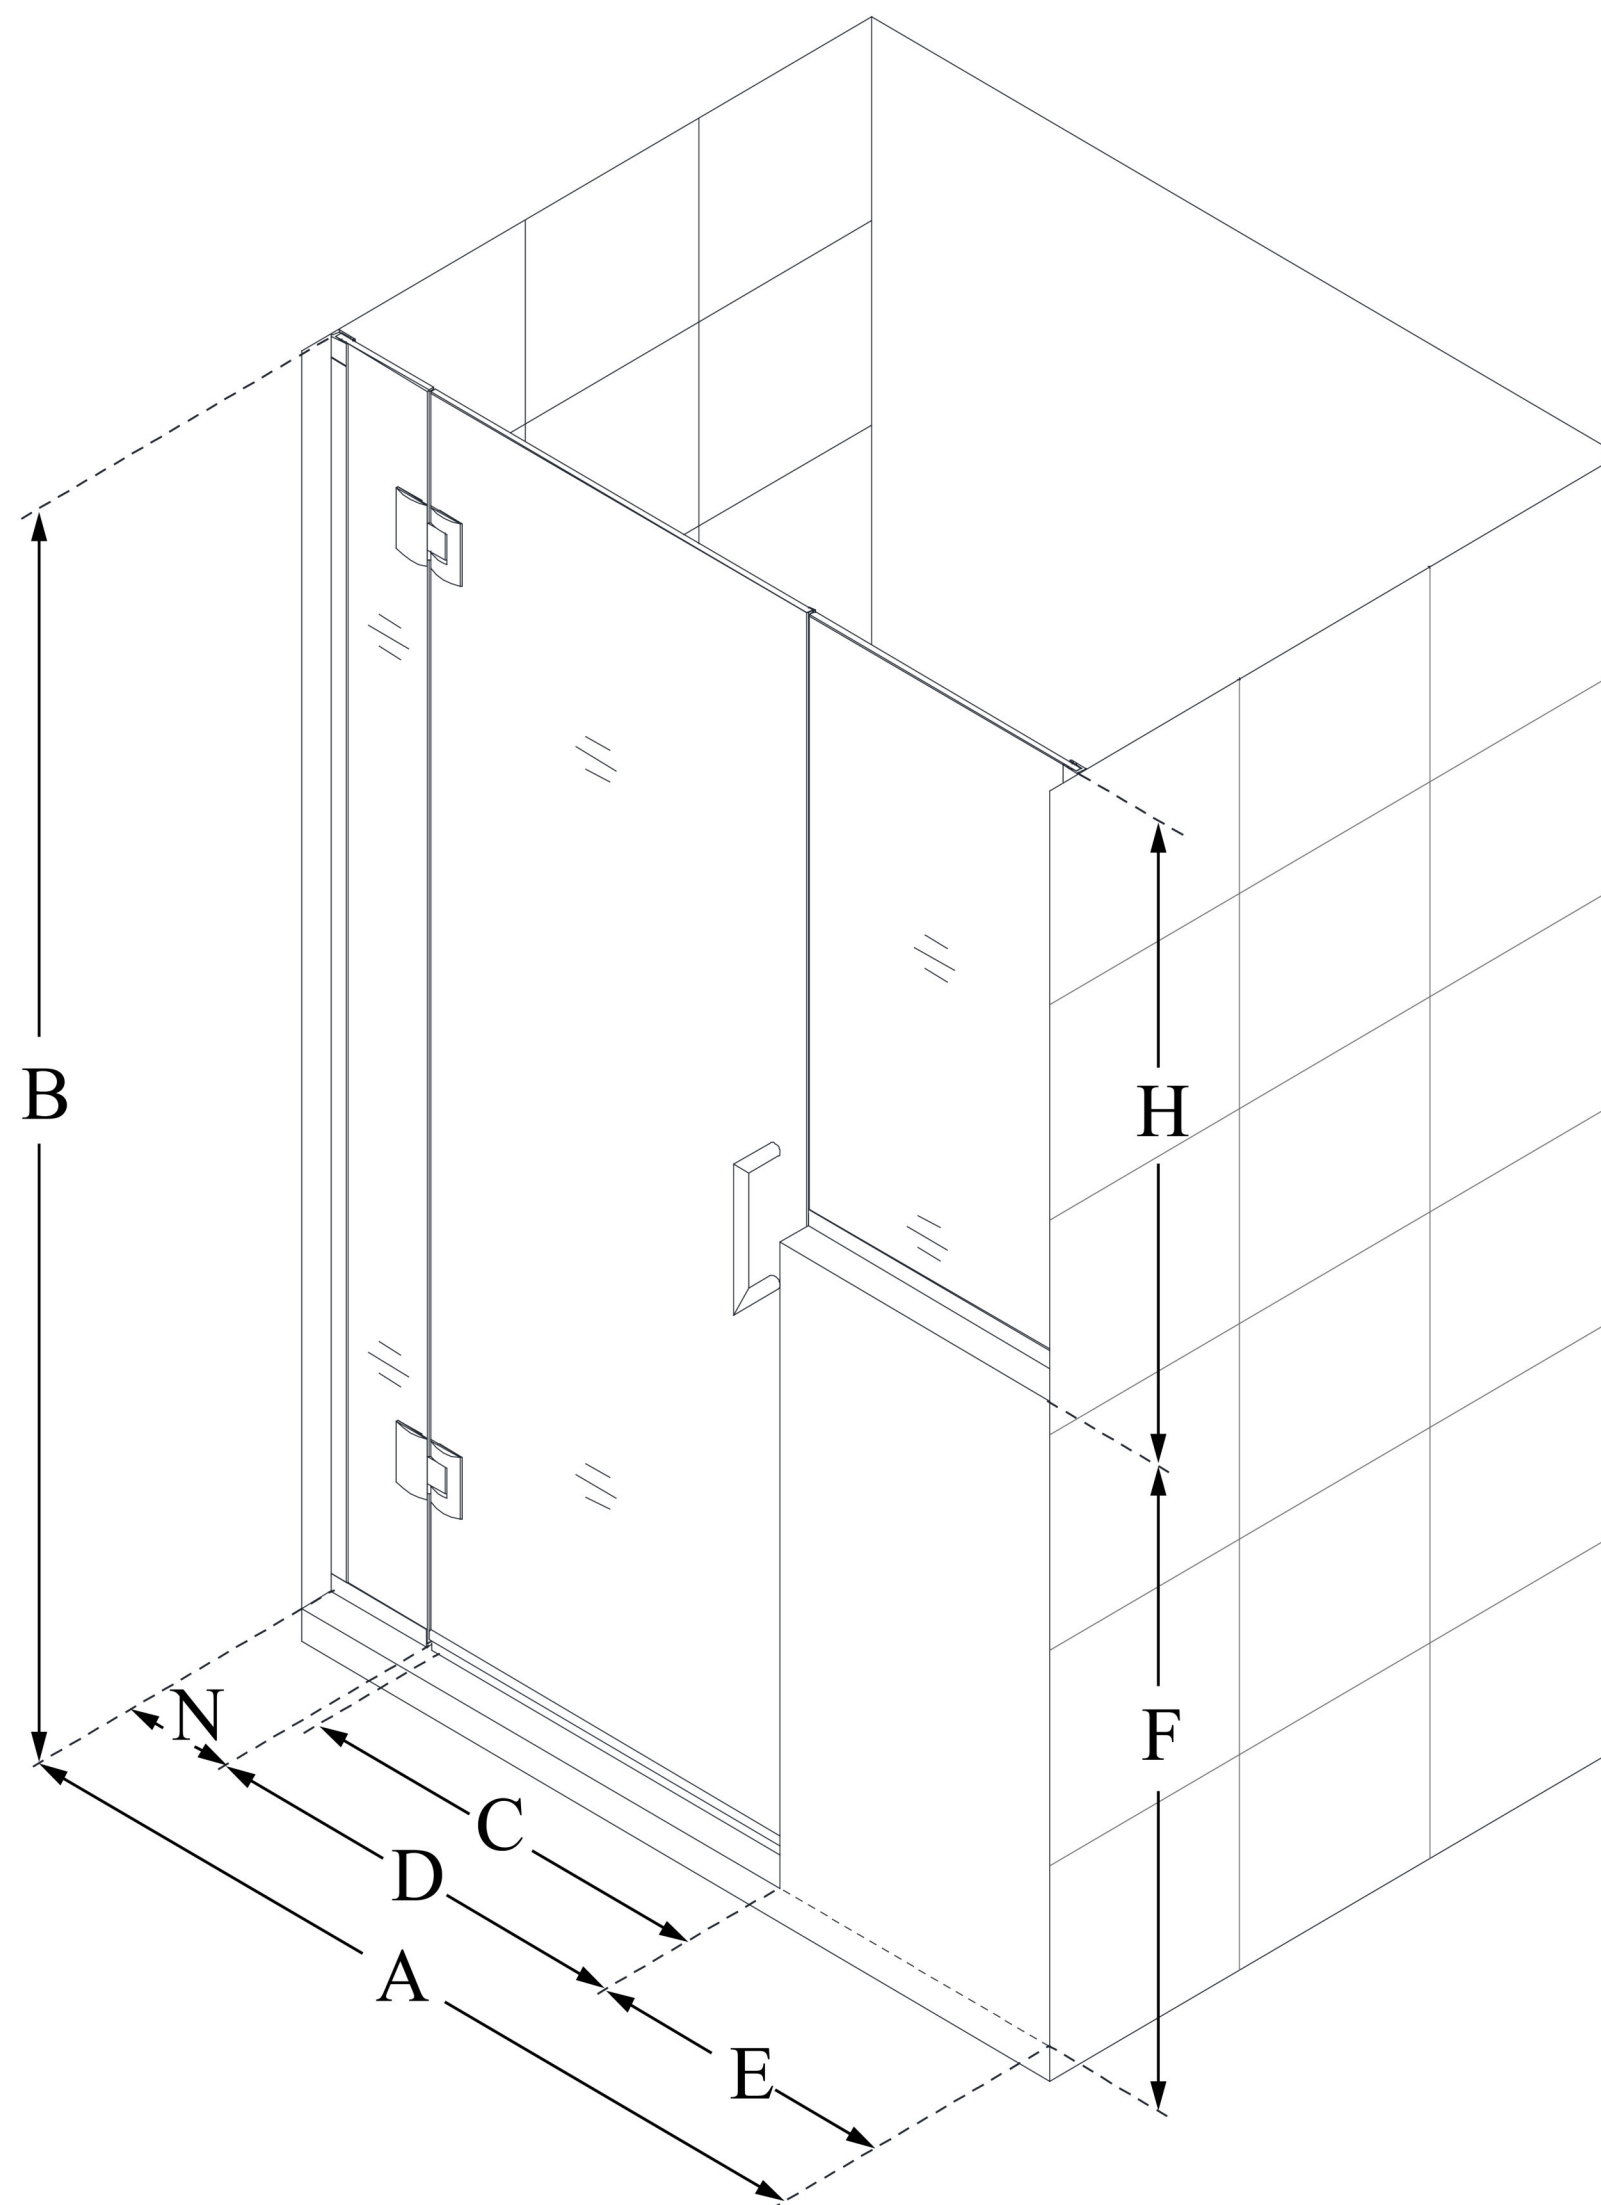

**D1293036**

**UNIDOOR-X**

DreamLine Unidoor-X 65-65 1/2 in. W x 72 in. H Frameless Hinged Shower Door, Clear Glass

**SWING DOOR**

**CONFIGURATION  
DIMENSIONS:**

**A: 65 - 65 1/2 in.**

MODEL WIDTH

**B: 72 in.**

MODEL HEIGHT

**C: 28 in.**

ACCESS WIDTH

**D: 29 in.**

DOOR WIDTH

**E: 30 in.**

INLINE PANEL WIDTH

**F: 36 in.**

BUTTRESS WALL HEIGHT

**H: 36 in.**

BUTTRESS GLASS HEIGHT

**N: 6 in.**

HINGE PANEL WIDTH

DreamLine reserves the right to update or modify the hardware or materials pictured without prior notice for the purpose of product improvement and customer satisfaction.