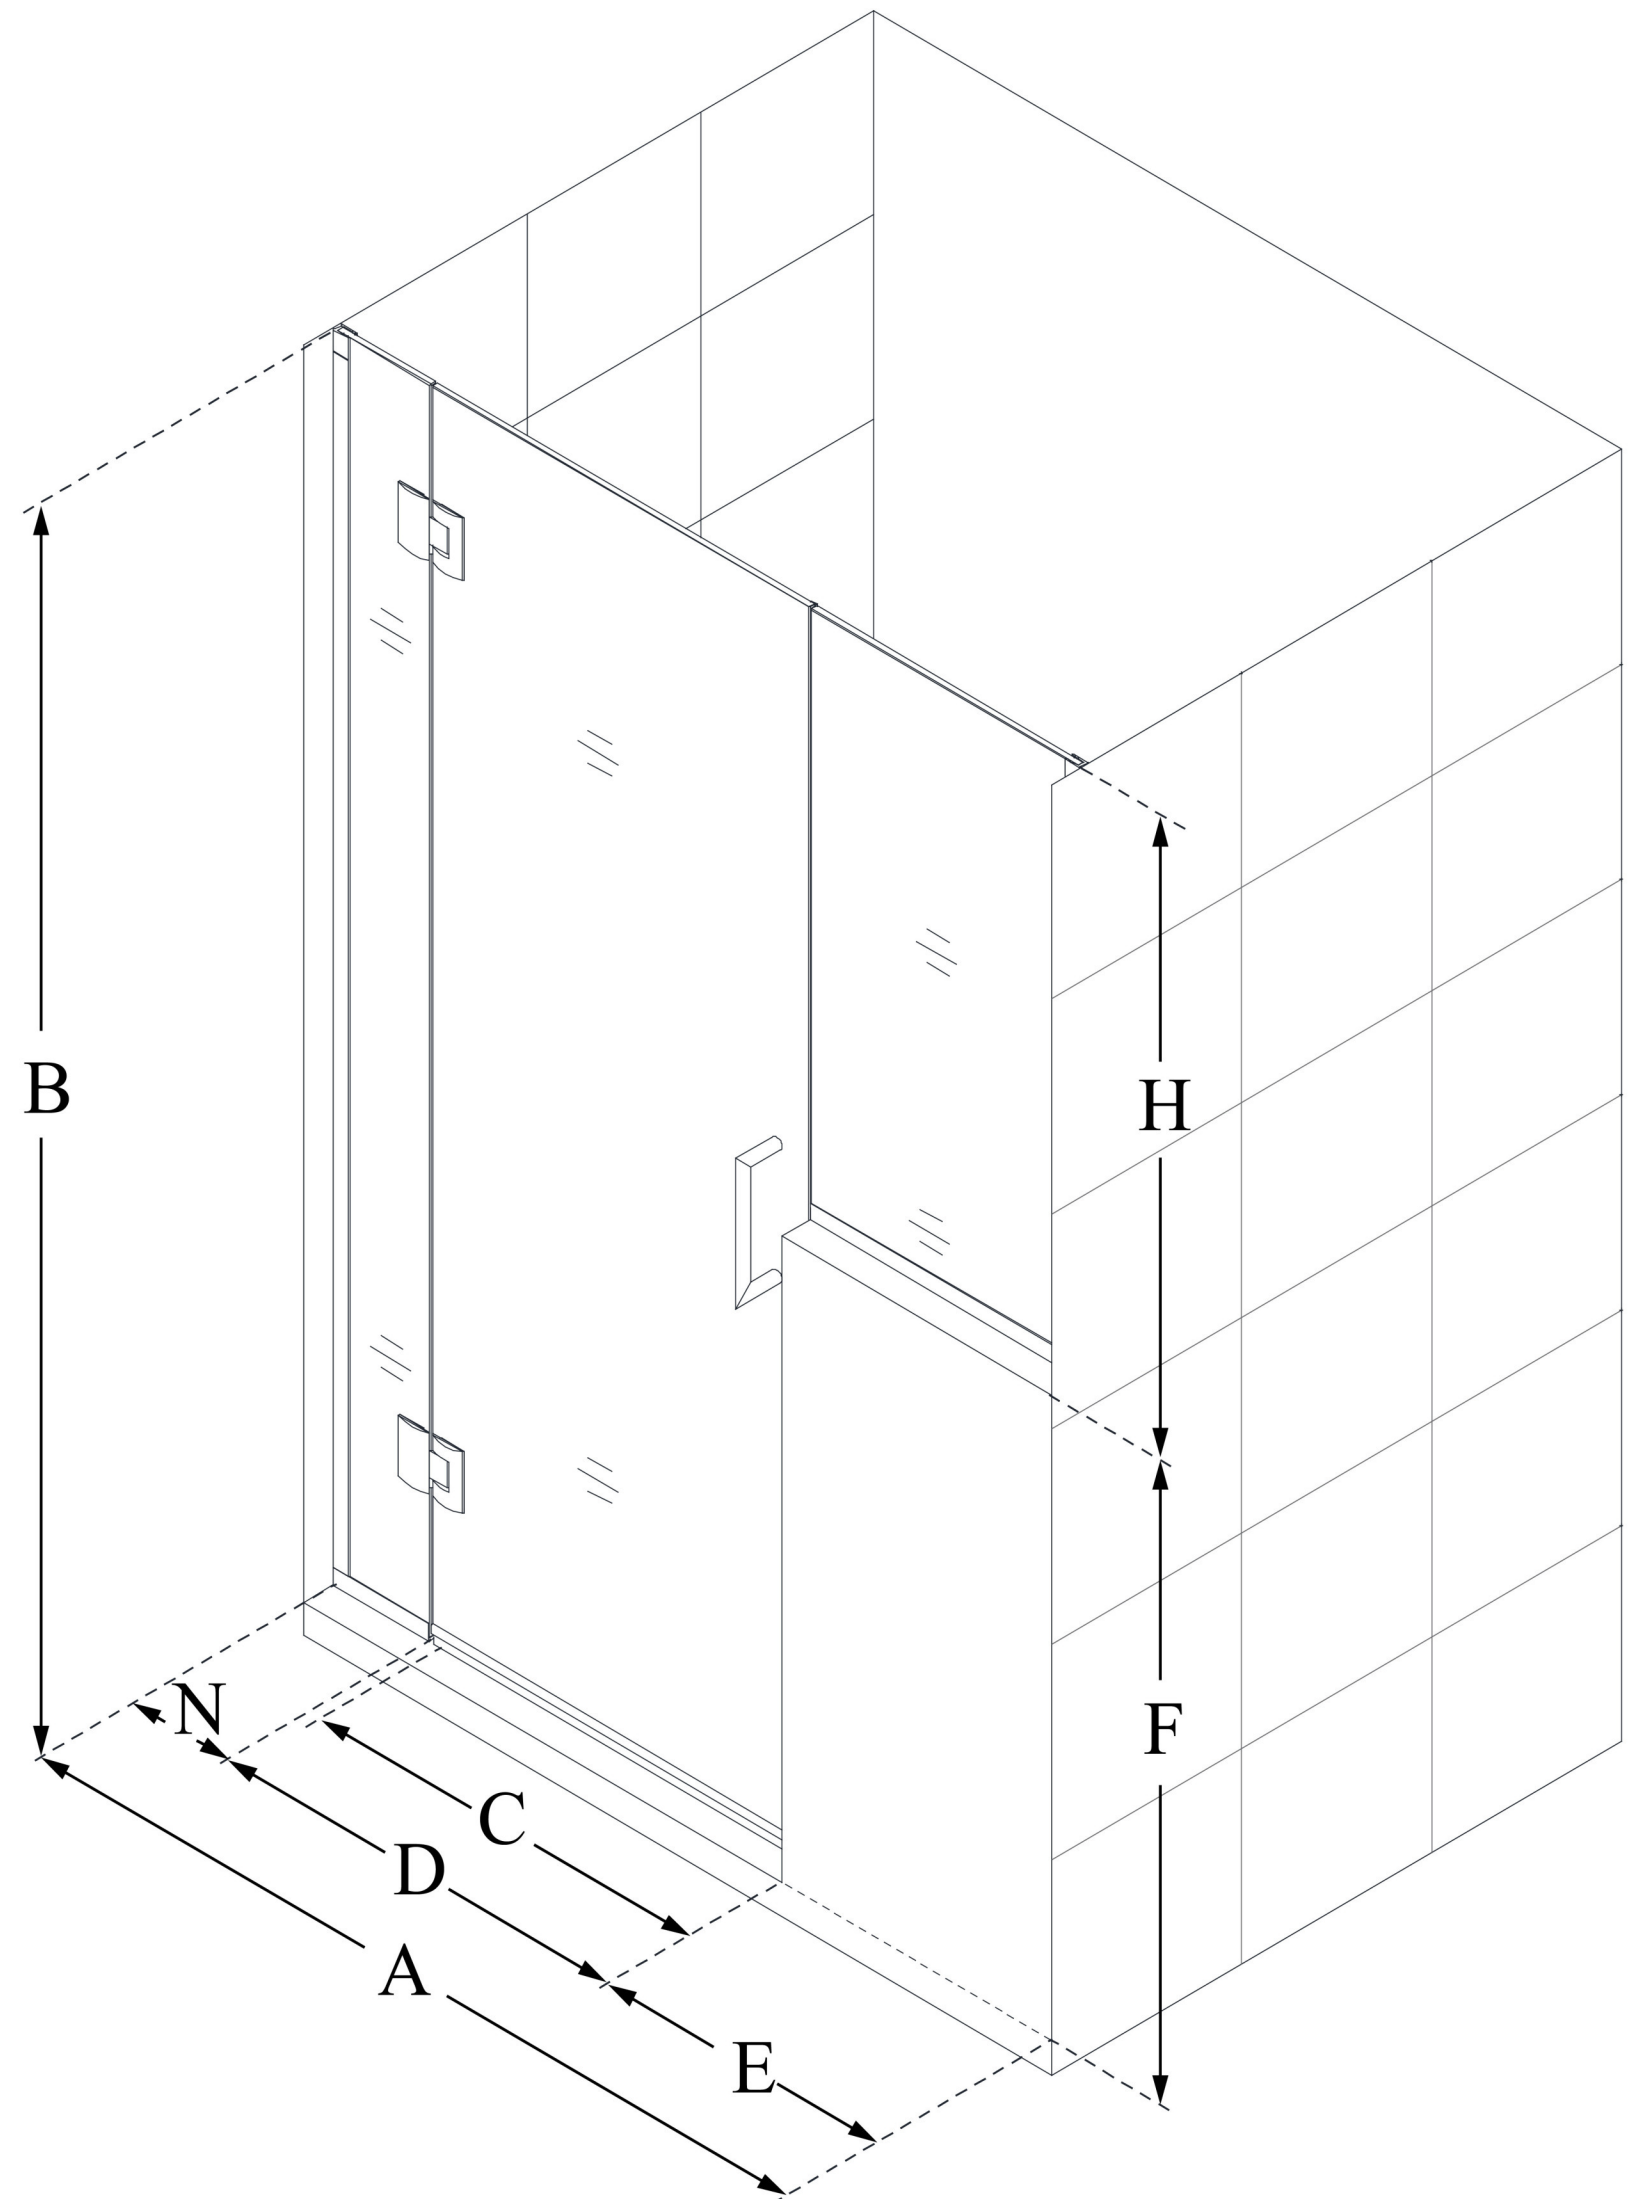

## UNIDOOR-X

DreamLine Unidoor-X 65-65 1/2 in. W x 72 in. H Frameless Hinged Shower Door, Clear Glass

**SWING DOOR**

### CONFIGURATION DIMENSIONS:

**A: 65 - 65 1/2 in.**

MODEL WIDTH

**B: 72 in.**

MODEL HEIGHT

**C: 28 in.**

ACCESS WIDTH

**D: 29 in.**

DOOR WIDTH

**E: 30 in.**

INLINE PANEL WIDTH

**F: 38 in.**

BUTTRESS WALL HEIGHT

**H: 34 in.**

BUTTRESS GLASS HEIGHT

**N: 6 in.**

HINGE PANEL WIDTH

DreamLine reserves the right to update or modify the hardware or materials pictured without prior notice for the purpose of product improvement and customer satisfaction.