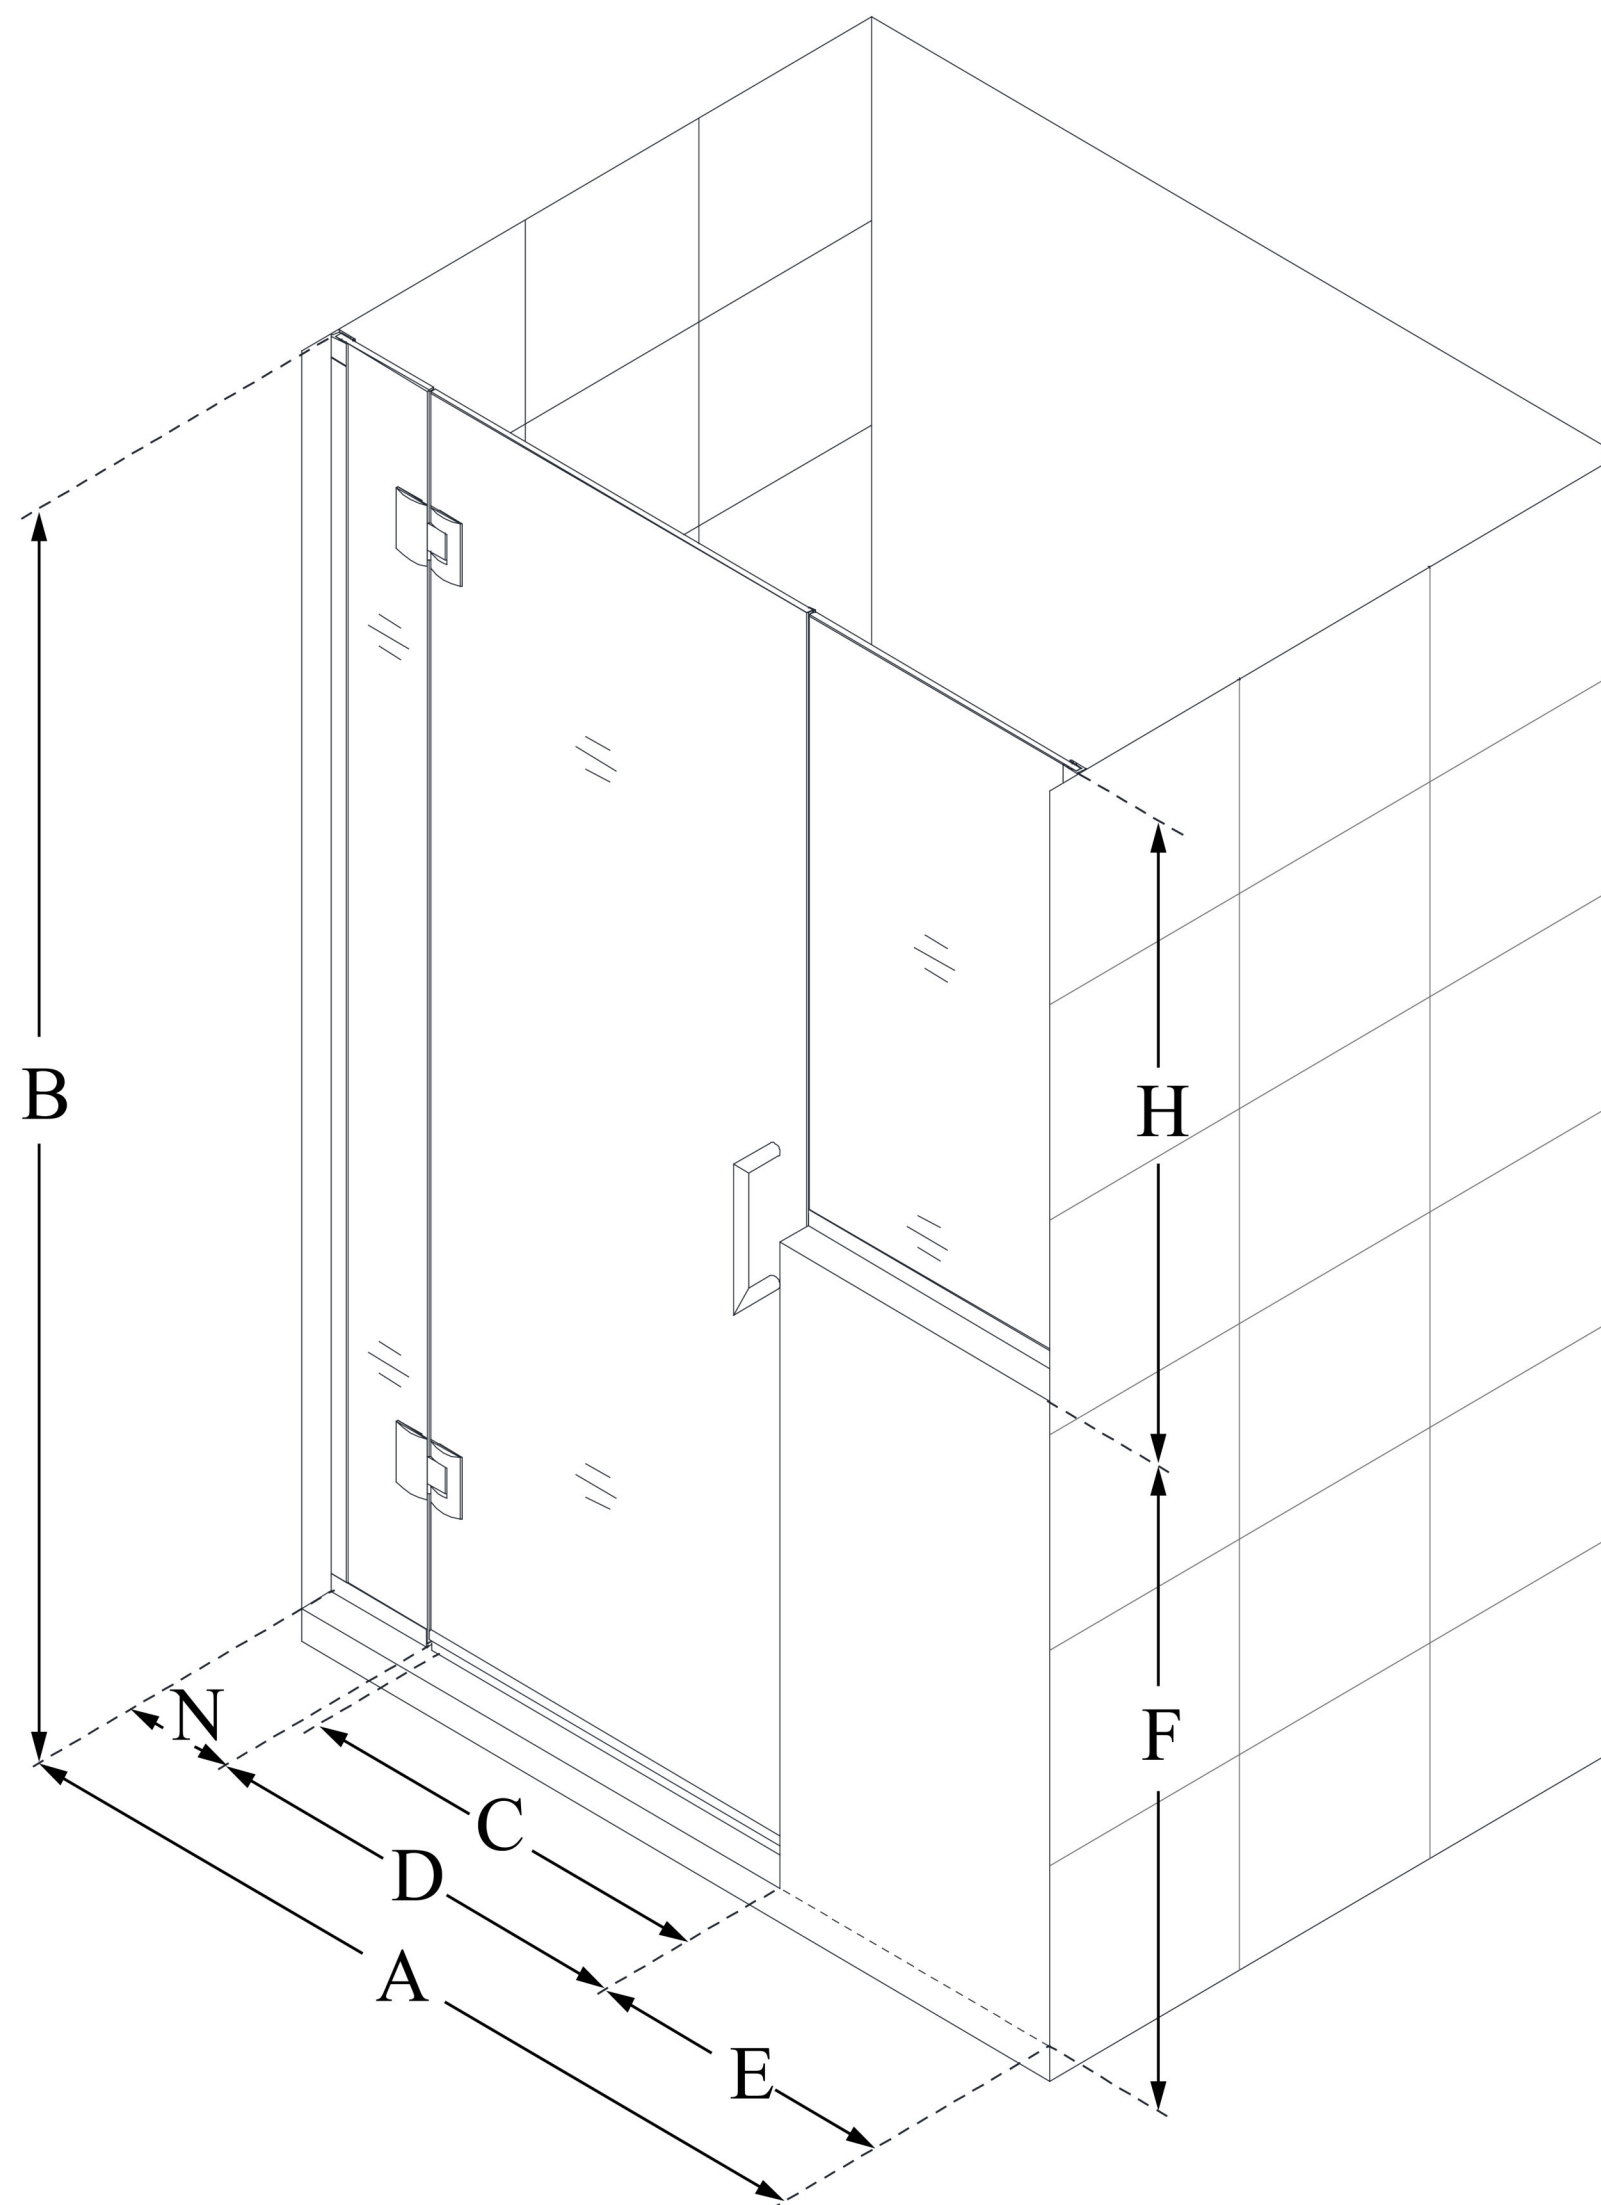

D1292436

UNIDOOR-X

DreamLine Unidoor-X 59-59 1/2
in. W x 72 in. H Frameless Hinged
Shower Door, Clear Glass

SWING DOOR

CONFIGURATION DIMENSIONS:

A: 59 - 59 1/2 in.

MODEL WIDTH

B: 72 in.

MODEL HEIGHT

C: 28 in.

ACCESS WIDTH

D: 29 in.

DOOR WIDTH

E: 24 in.

INLINE PANEL WIDTH

F: 36 in.

BUTTRESS WALL HEIGHT

H: 36 in.

BUTTRESS GLASS HEIGHT

N: 6 in.

HINGE PANEL WIDTH

DreamLine reserves the right to update or modify the hardware or materials pictured without prior notice for the purpose of product improvement and customer satisfaction.