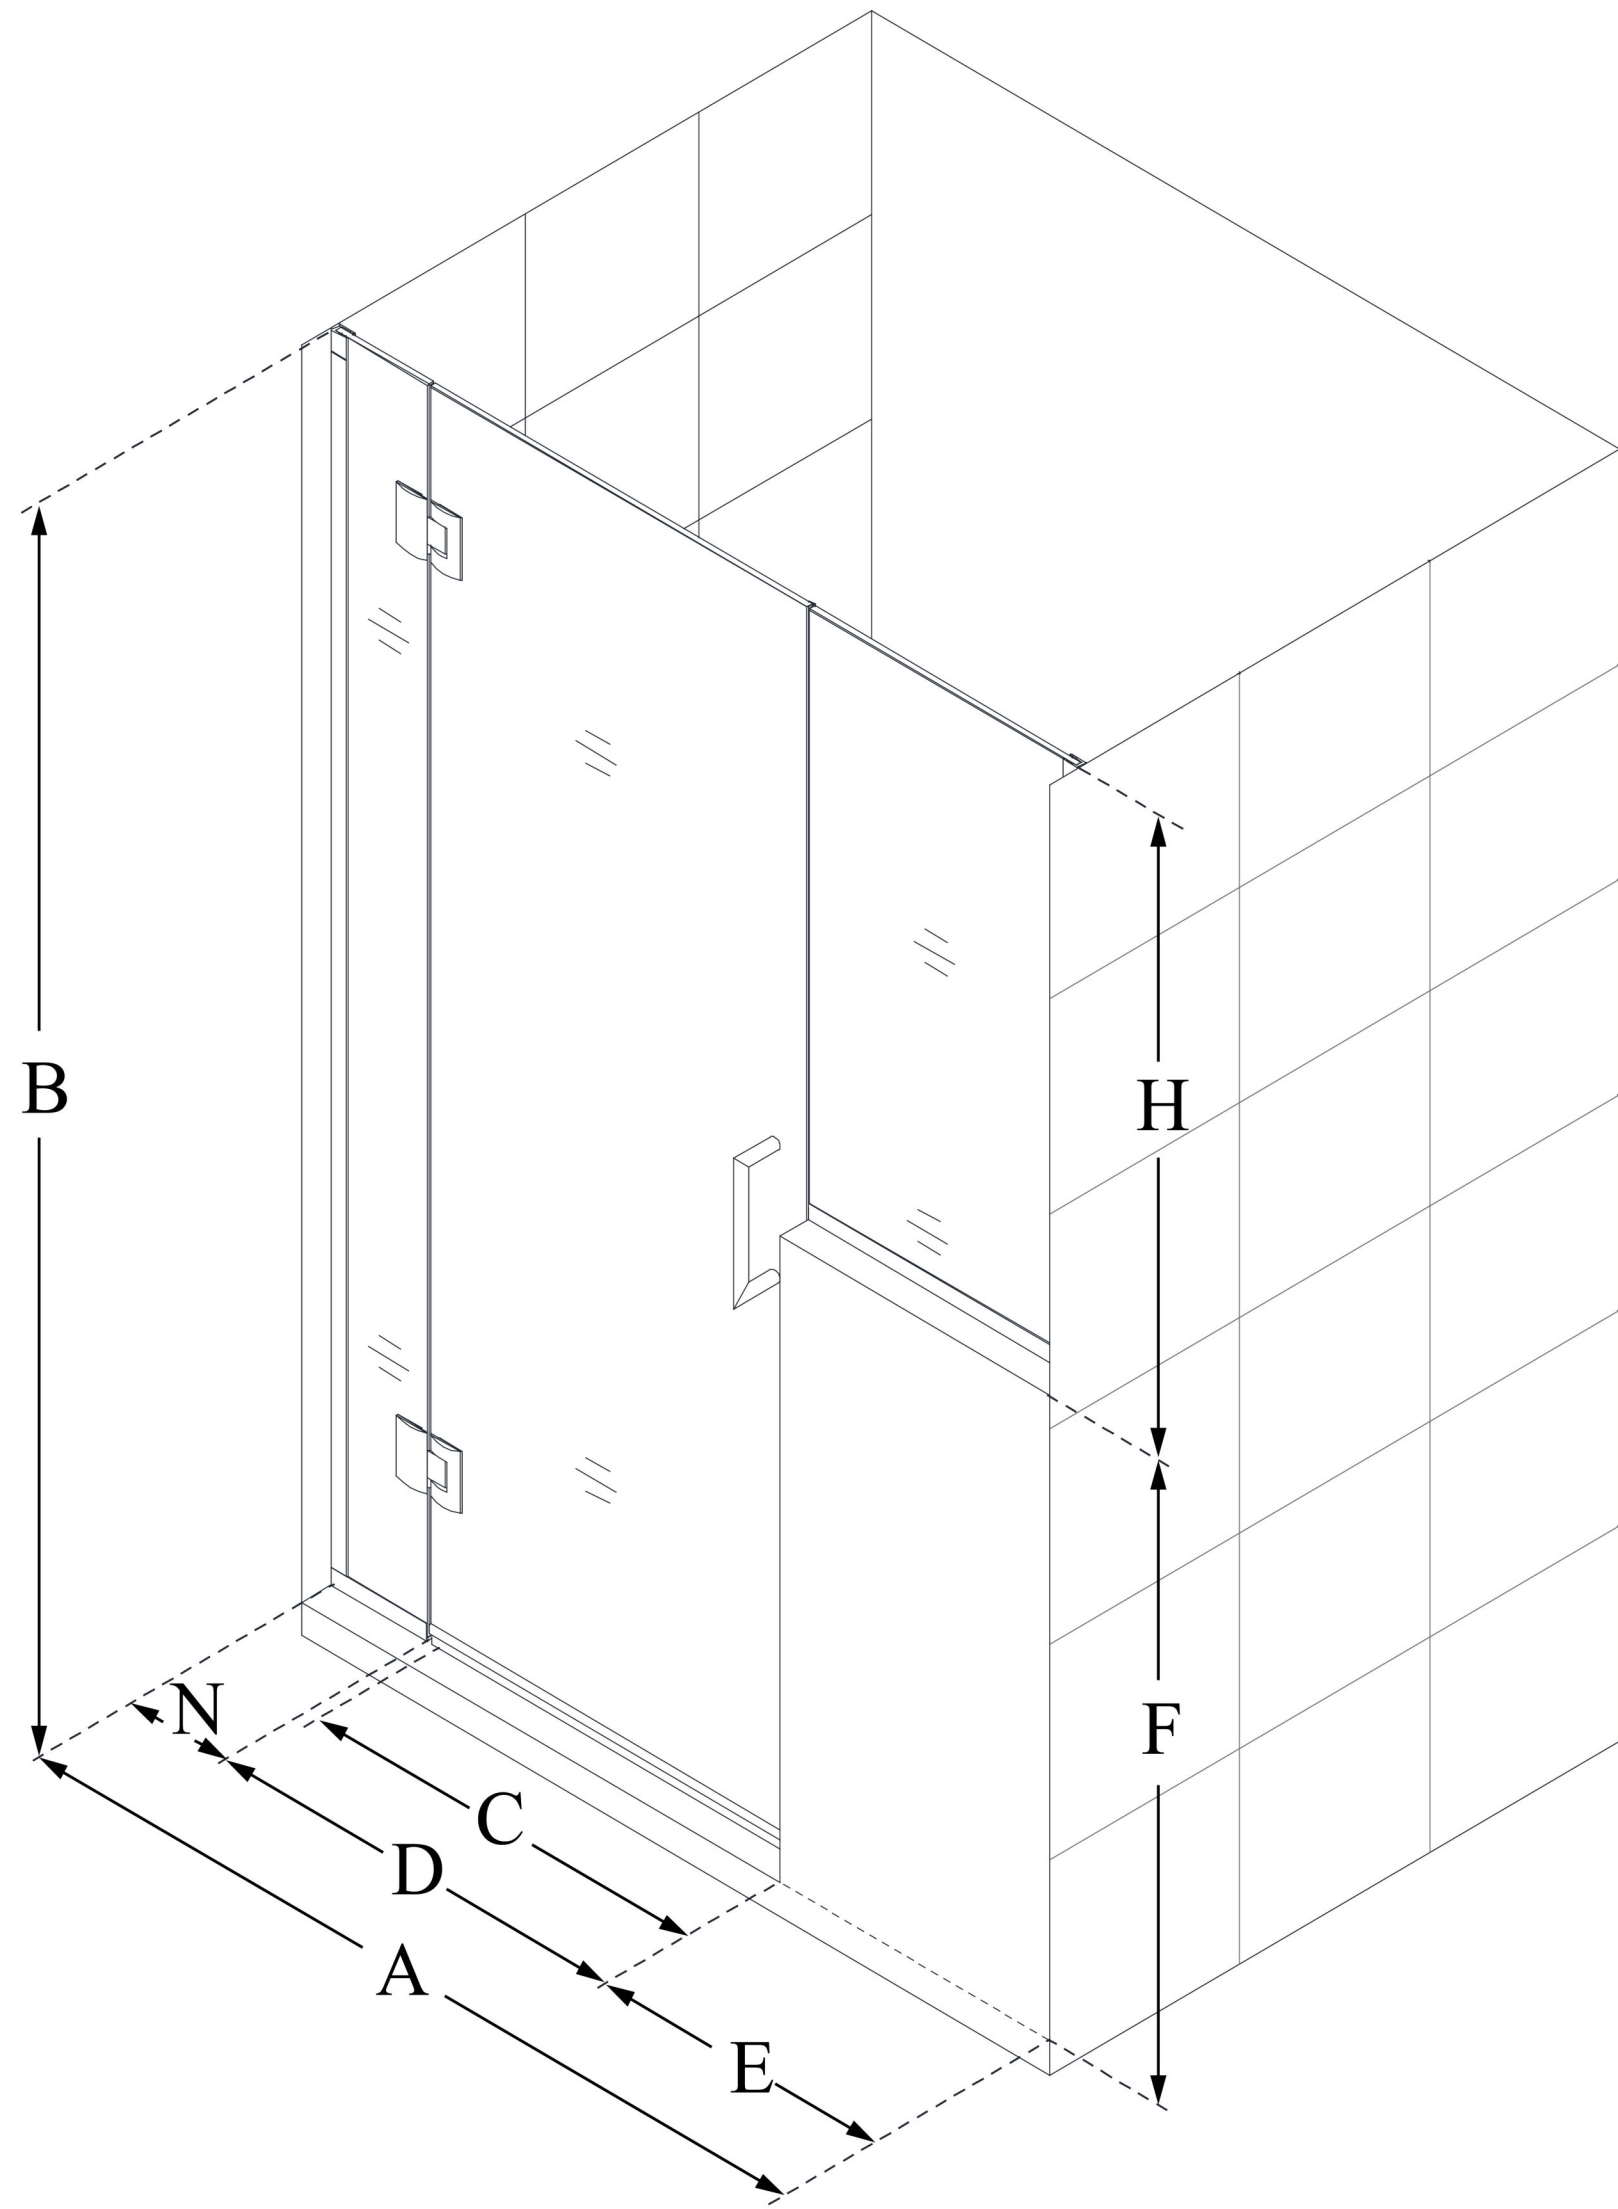

D1292434

UNIDOOR-X

DreamLine Unidoor-X 59-59 1/2 in. W x 72 in. H Frameless Hinged Shower Door, Clear Glass

SWING DOOR

**CONFIGURATION
DIMENSIONS:**

A: 59 - 59 1/2 in.
MODEL WIDTH

B: 72 in.
MODEL HEIGHT

C: 28 in.
ACCESS WIDTH

D: 29 in.
DOOR WIDTH

E: 24 in.
INLINE PANEL WIDTH

F: 38 in.
BUTTRESS WALL HEIGHT

H: 34 in.
BUTTRESS GLASS HEIGHT

N: 6 in.
HINGE PANEL WIDTH

DreamLine reserves the right to update or modify the hardware or materials pictured without prior notice for the purpose of product improvement and customer satisfaction.