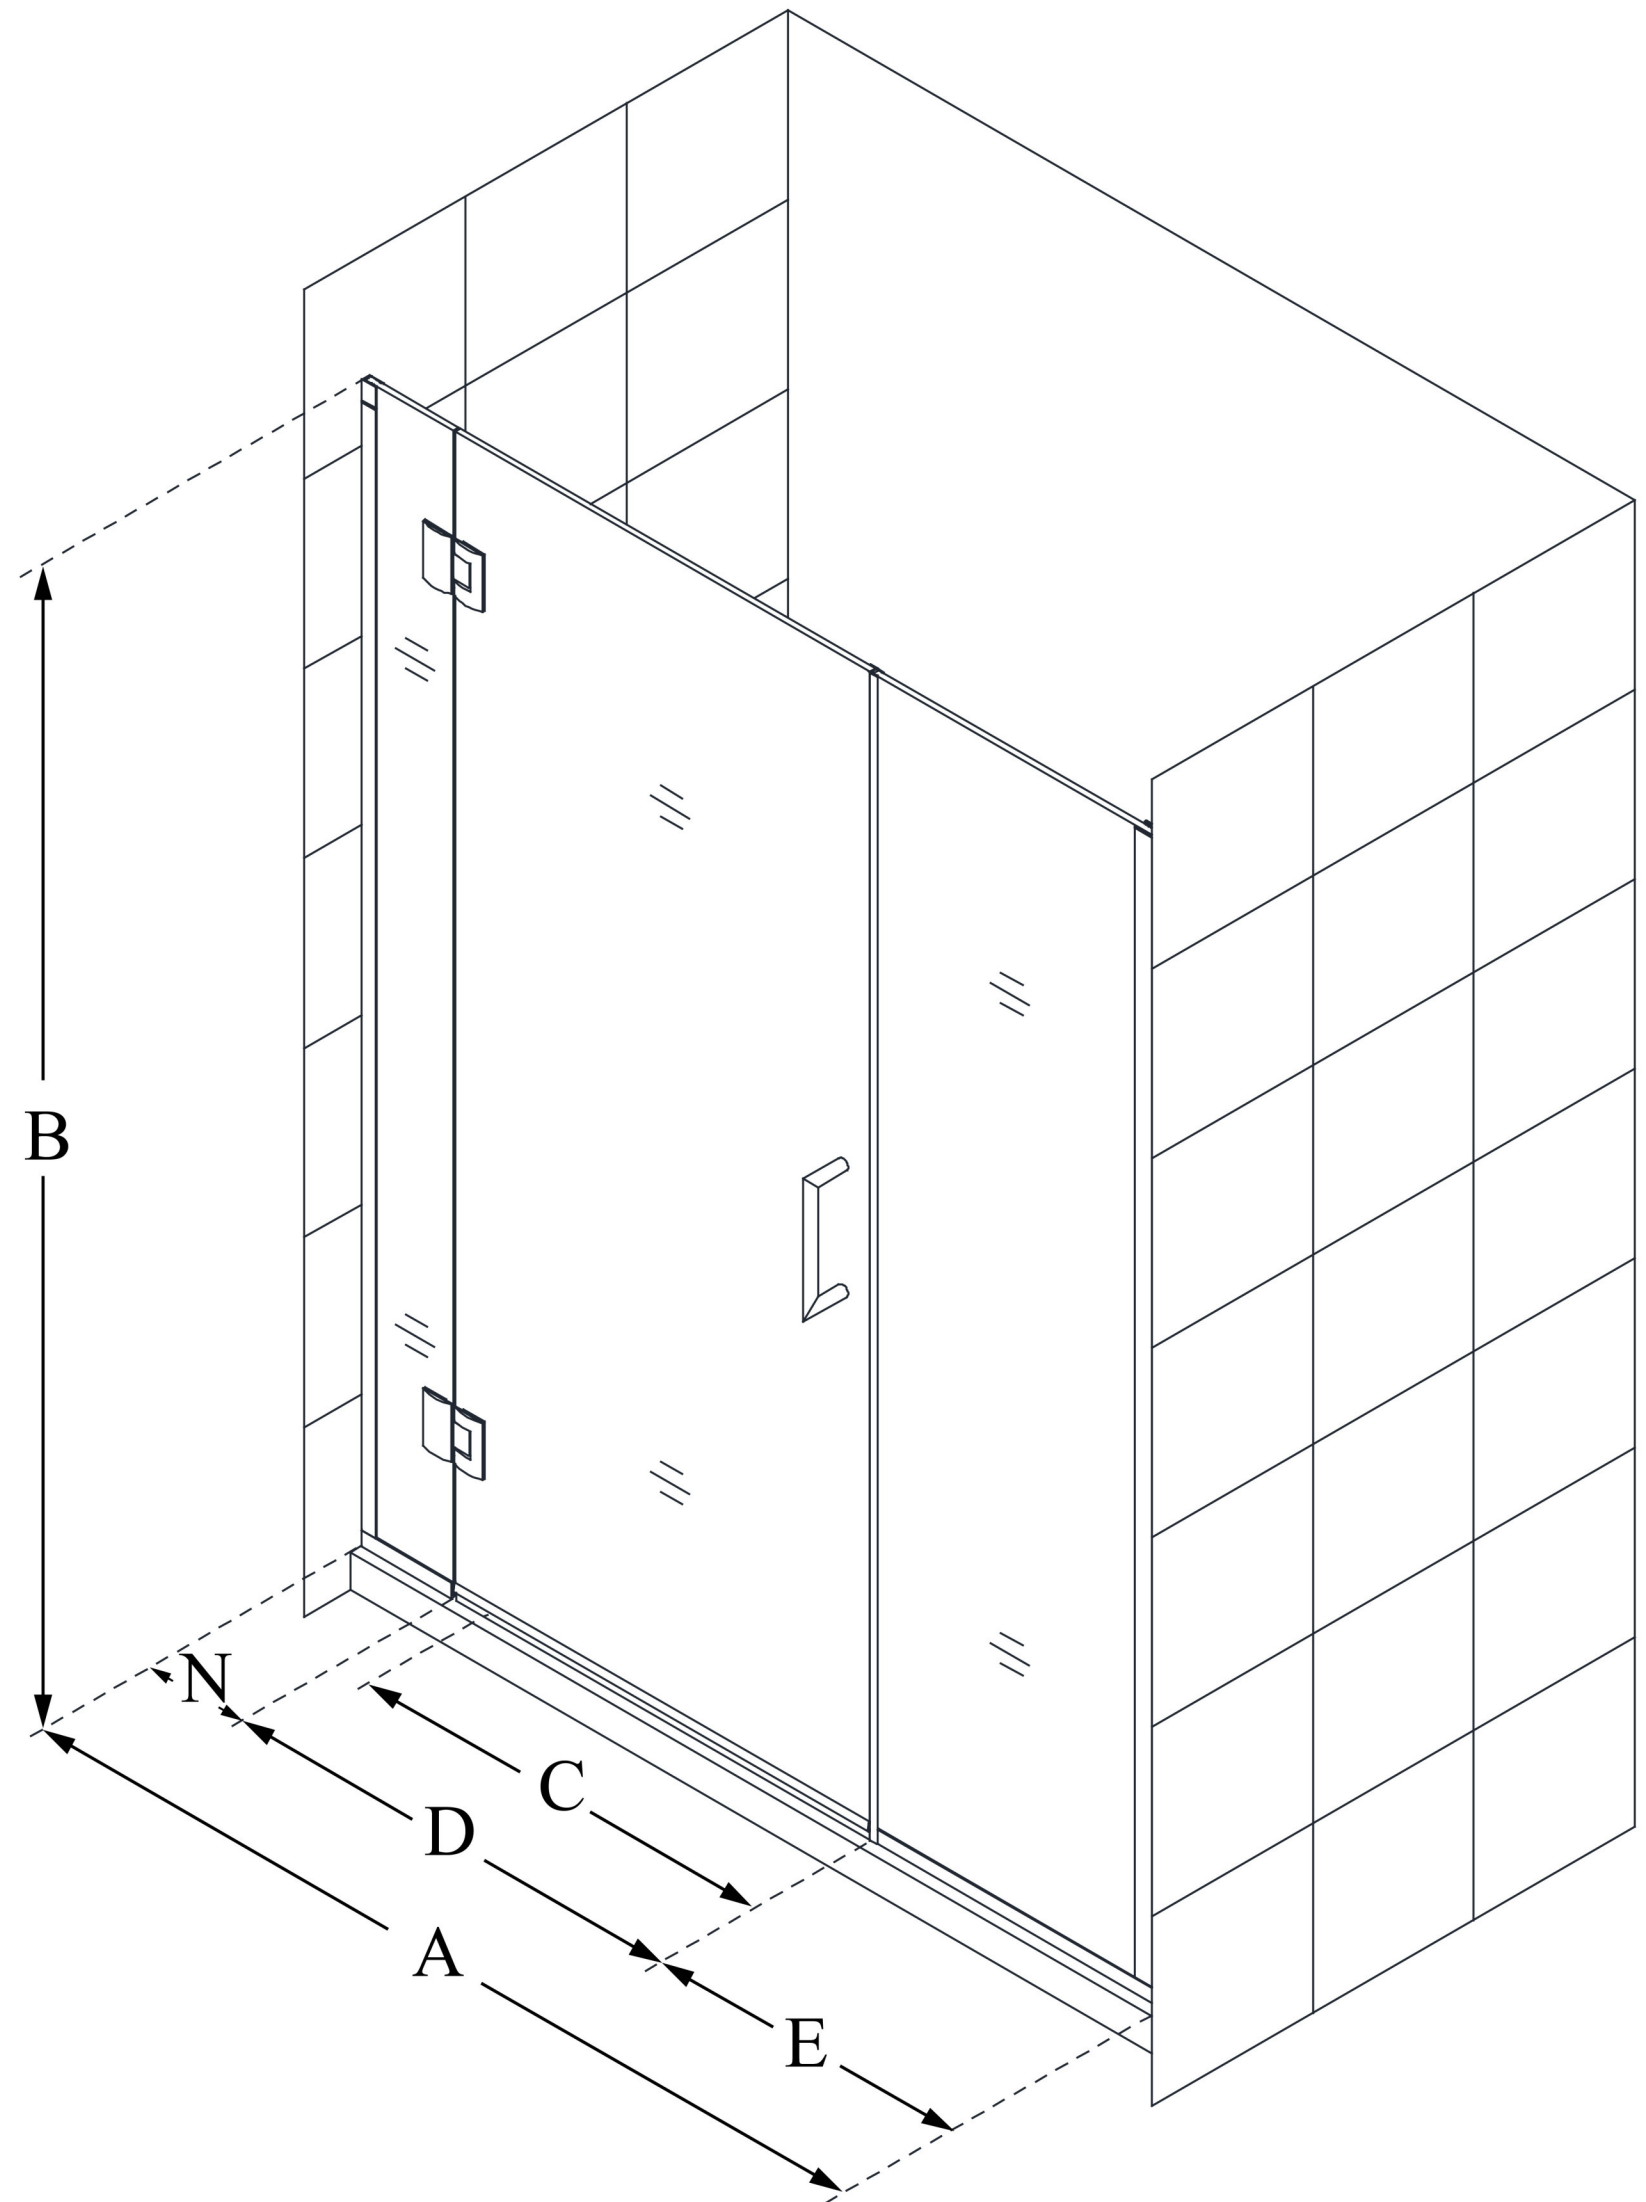

D12922572

UNIDOOR-X

DreamLine Unidoor-X 57 1/2-58 in. W x 72 in. H Frameless Hinged Shower Door, Clear Glass

SWING DOOR

CONFIGURATION DIMENSIONS:

A: 57 1/2 - 58 in.

MODEL WIDTH

B: 72 in.

MODEL HEIGHT

C: 28 in.

ACCESS WIDTH

D: 29 in.

DOOR WIDTH

E: 22 1/2 in.

INLINE PANEL WIDTH

N: 6 in.

HINGE PANEL WIDTH

DreamLine reserves the right to update or modify the hardware or materials pictured without prior notice for the purpose of product improvement and customer satisfaction.