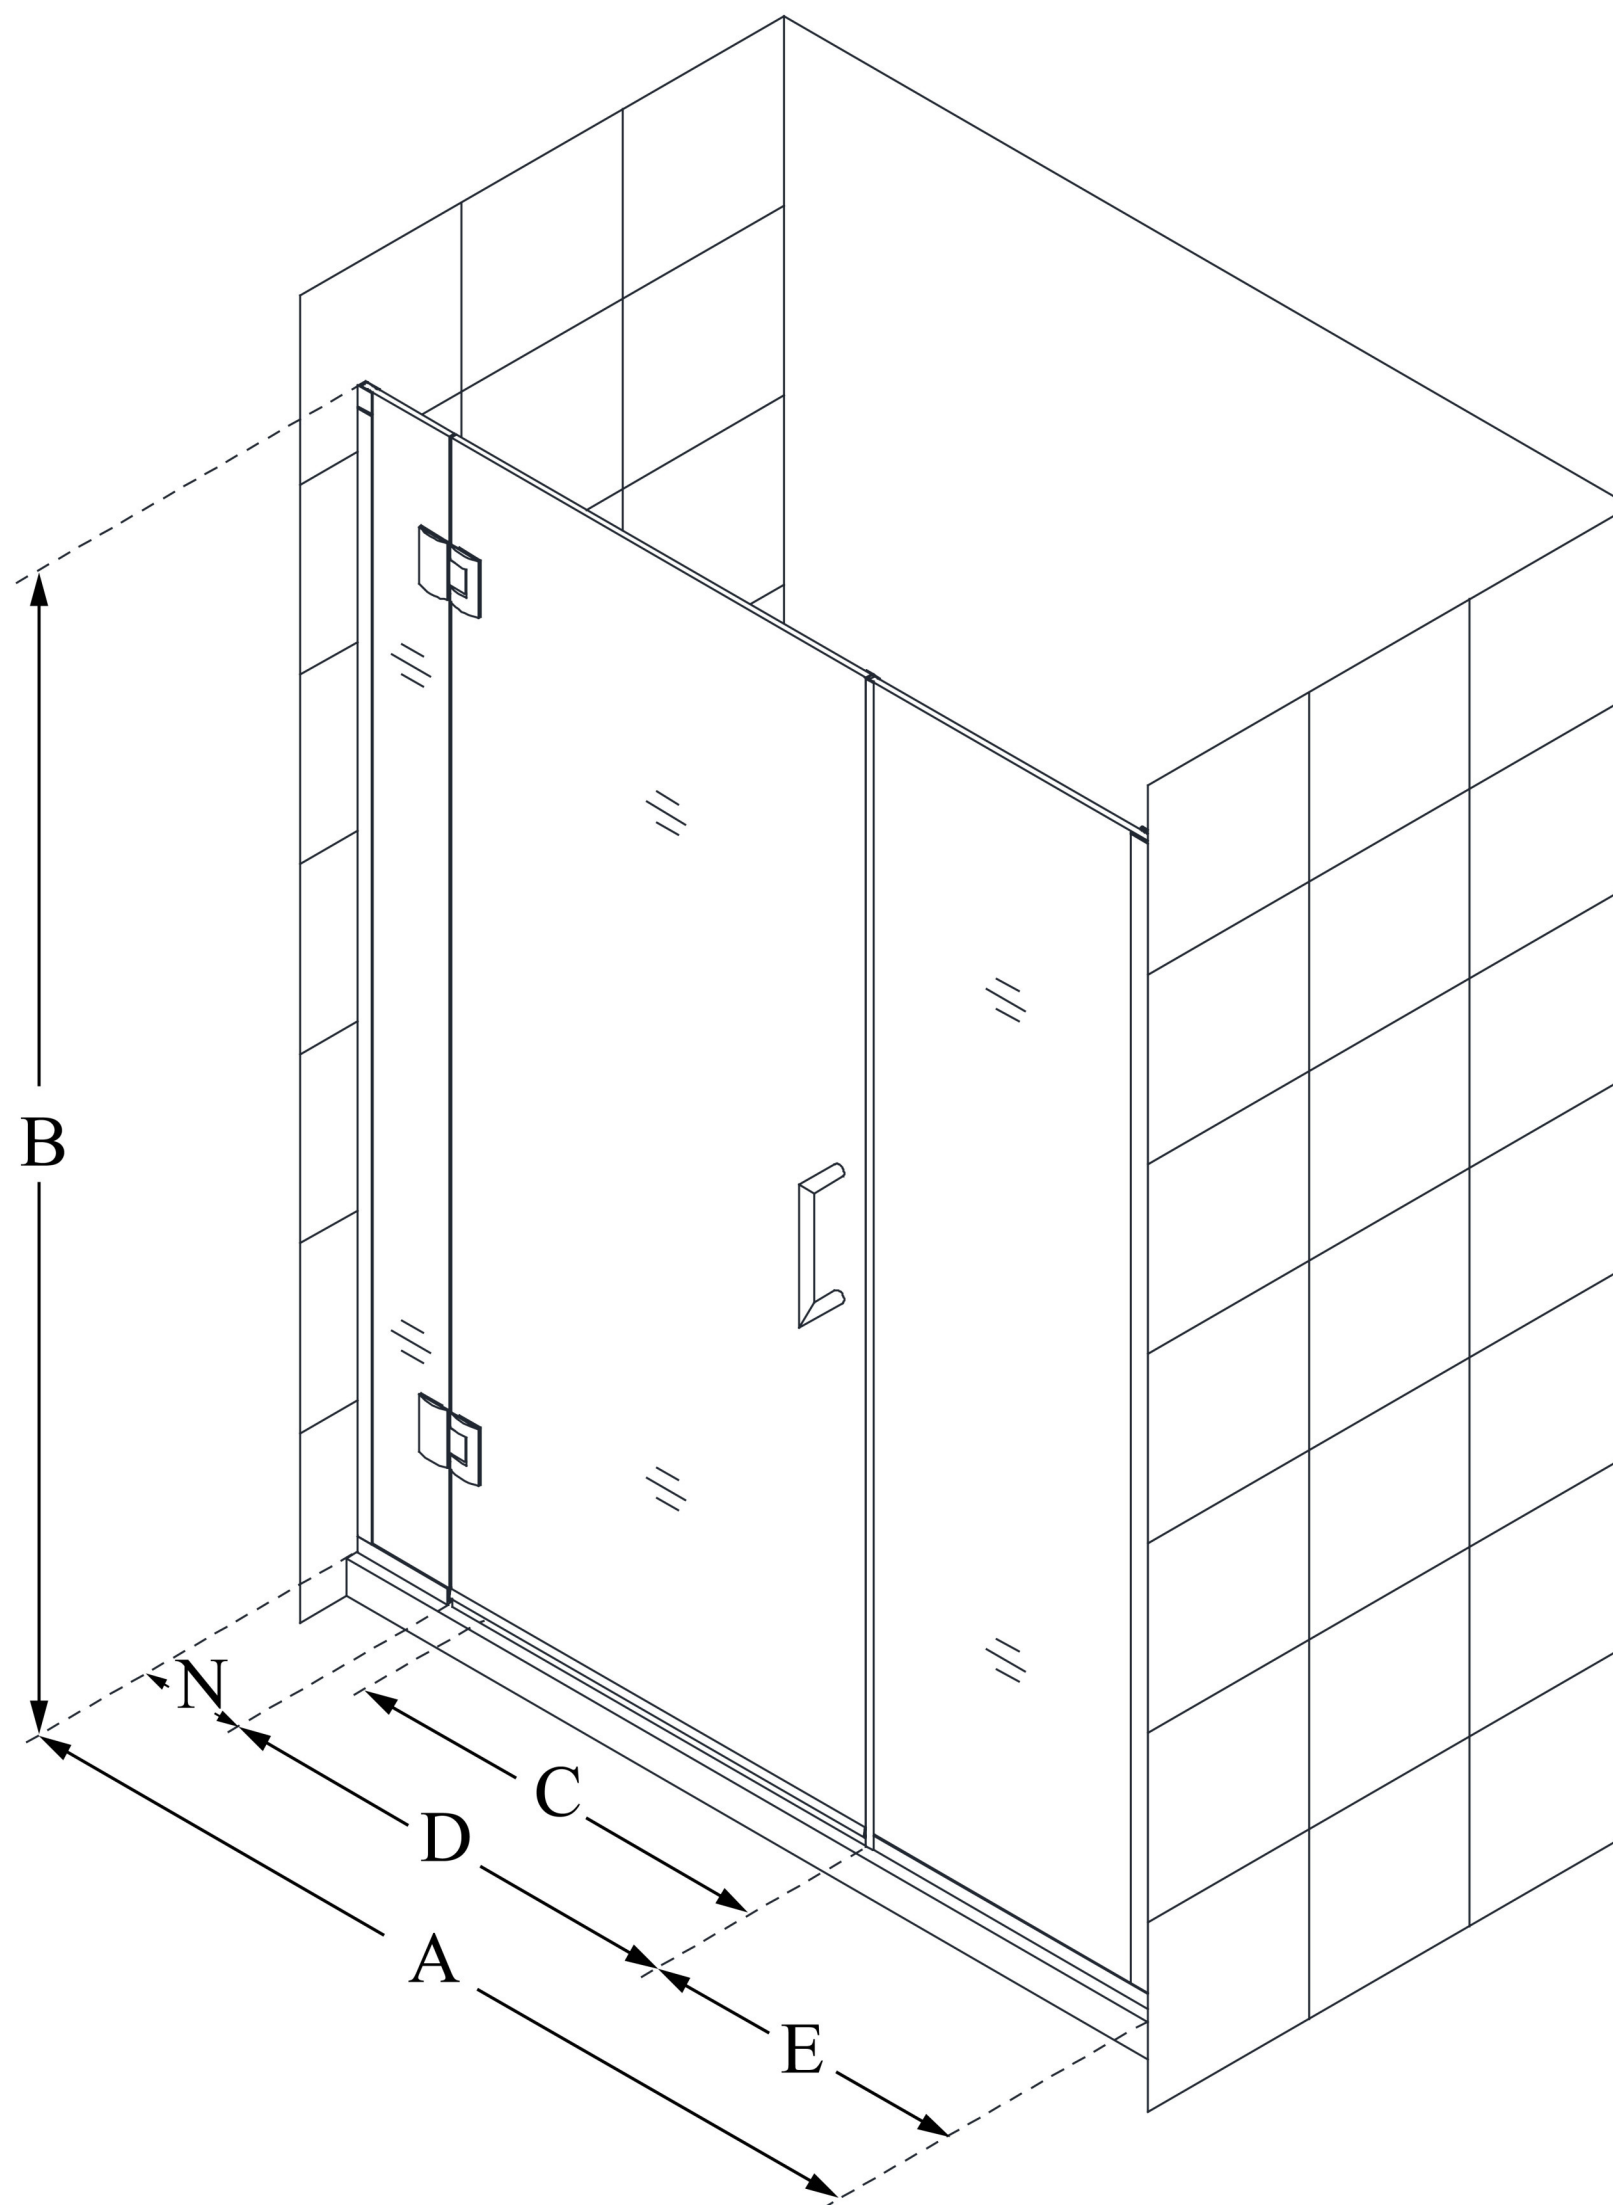

D1291472

UNIDOOR-X

DreamLine Unidoor-X 49-49 1/2
in. W x 72 in. H Frameless Hinged
Shower Door, Clear Glass

SWING DOOR

CONFIGURATION DIMENSIONS:

A: 49 - 49 1/2 in.

MODEL WIDTH

B: 72 in.

MODEL HEIGHT

C: 28 in.

ACCESS WIDTH

D: 29 in.

DOOR WIDTH

E: 14 in.

INLINE PANEL WIDTH

N: 6 in.

HINGE PANEL WIDTH

DreamLine reserves the right to update or modify the hardware or materials pictured without prior notice for the purpose of product improvement and customer satisfaction.