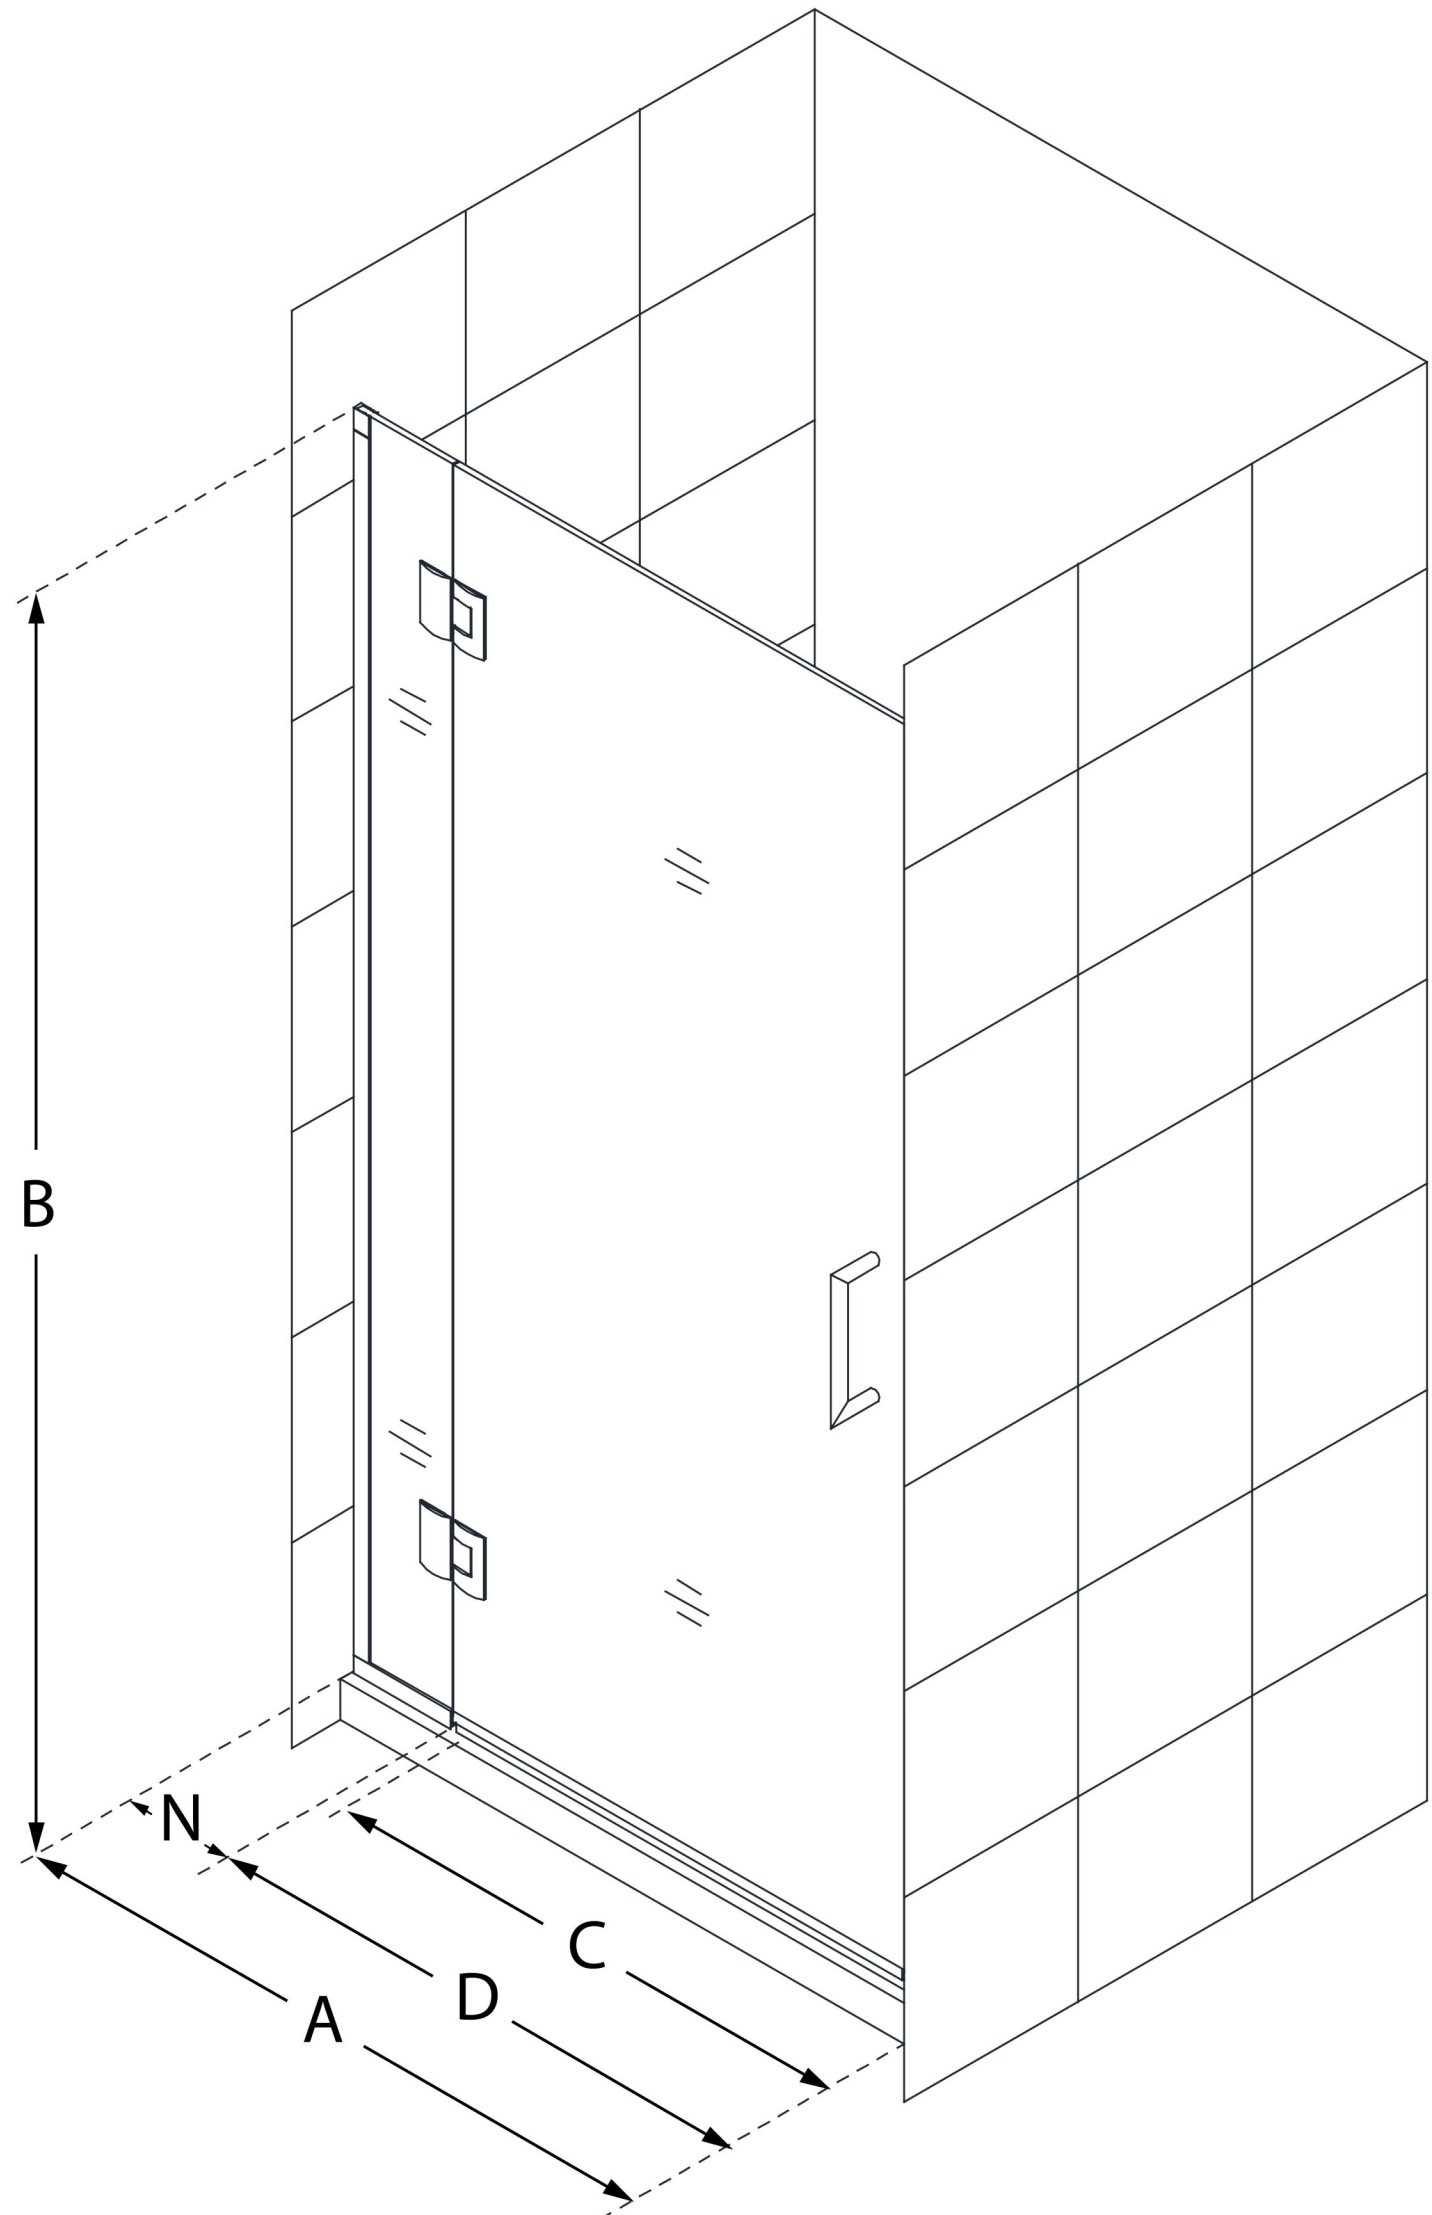

## UNIDOOR-X

DreamLine Unidoor-X 34 in. W x  
72 in. H Frameless Hinged Shower  
Door, Clear Glass

**SWING DOOR**

### CONFIGURATION DIMENSIONS:

**A: 34 in.**

MODEL WIDTH

**B: 72 in.**

MODEL HEIGHT

**C: 27 in.**

ACCESS WIDTH

**D: 28 in.**

DOOR WIDTH

**N: 6 in.**

HINGE PANEL WIDTH

DreamLine reserves the right to update or modify the hardware or materials pictured without prior notice for the purpose of product improvement and customer satisfaction.