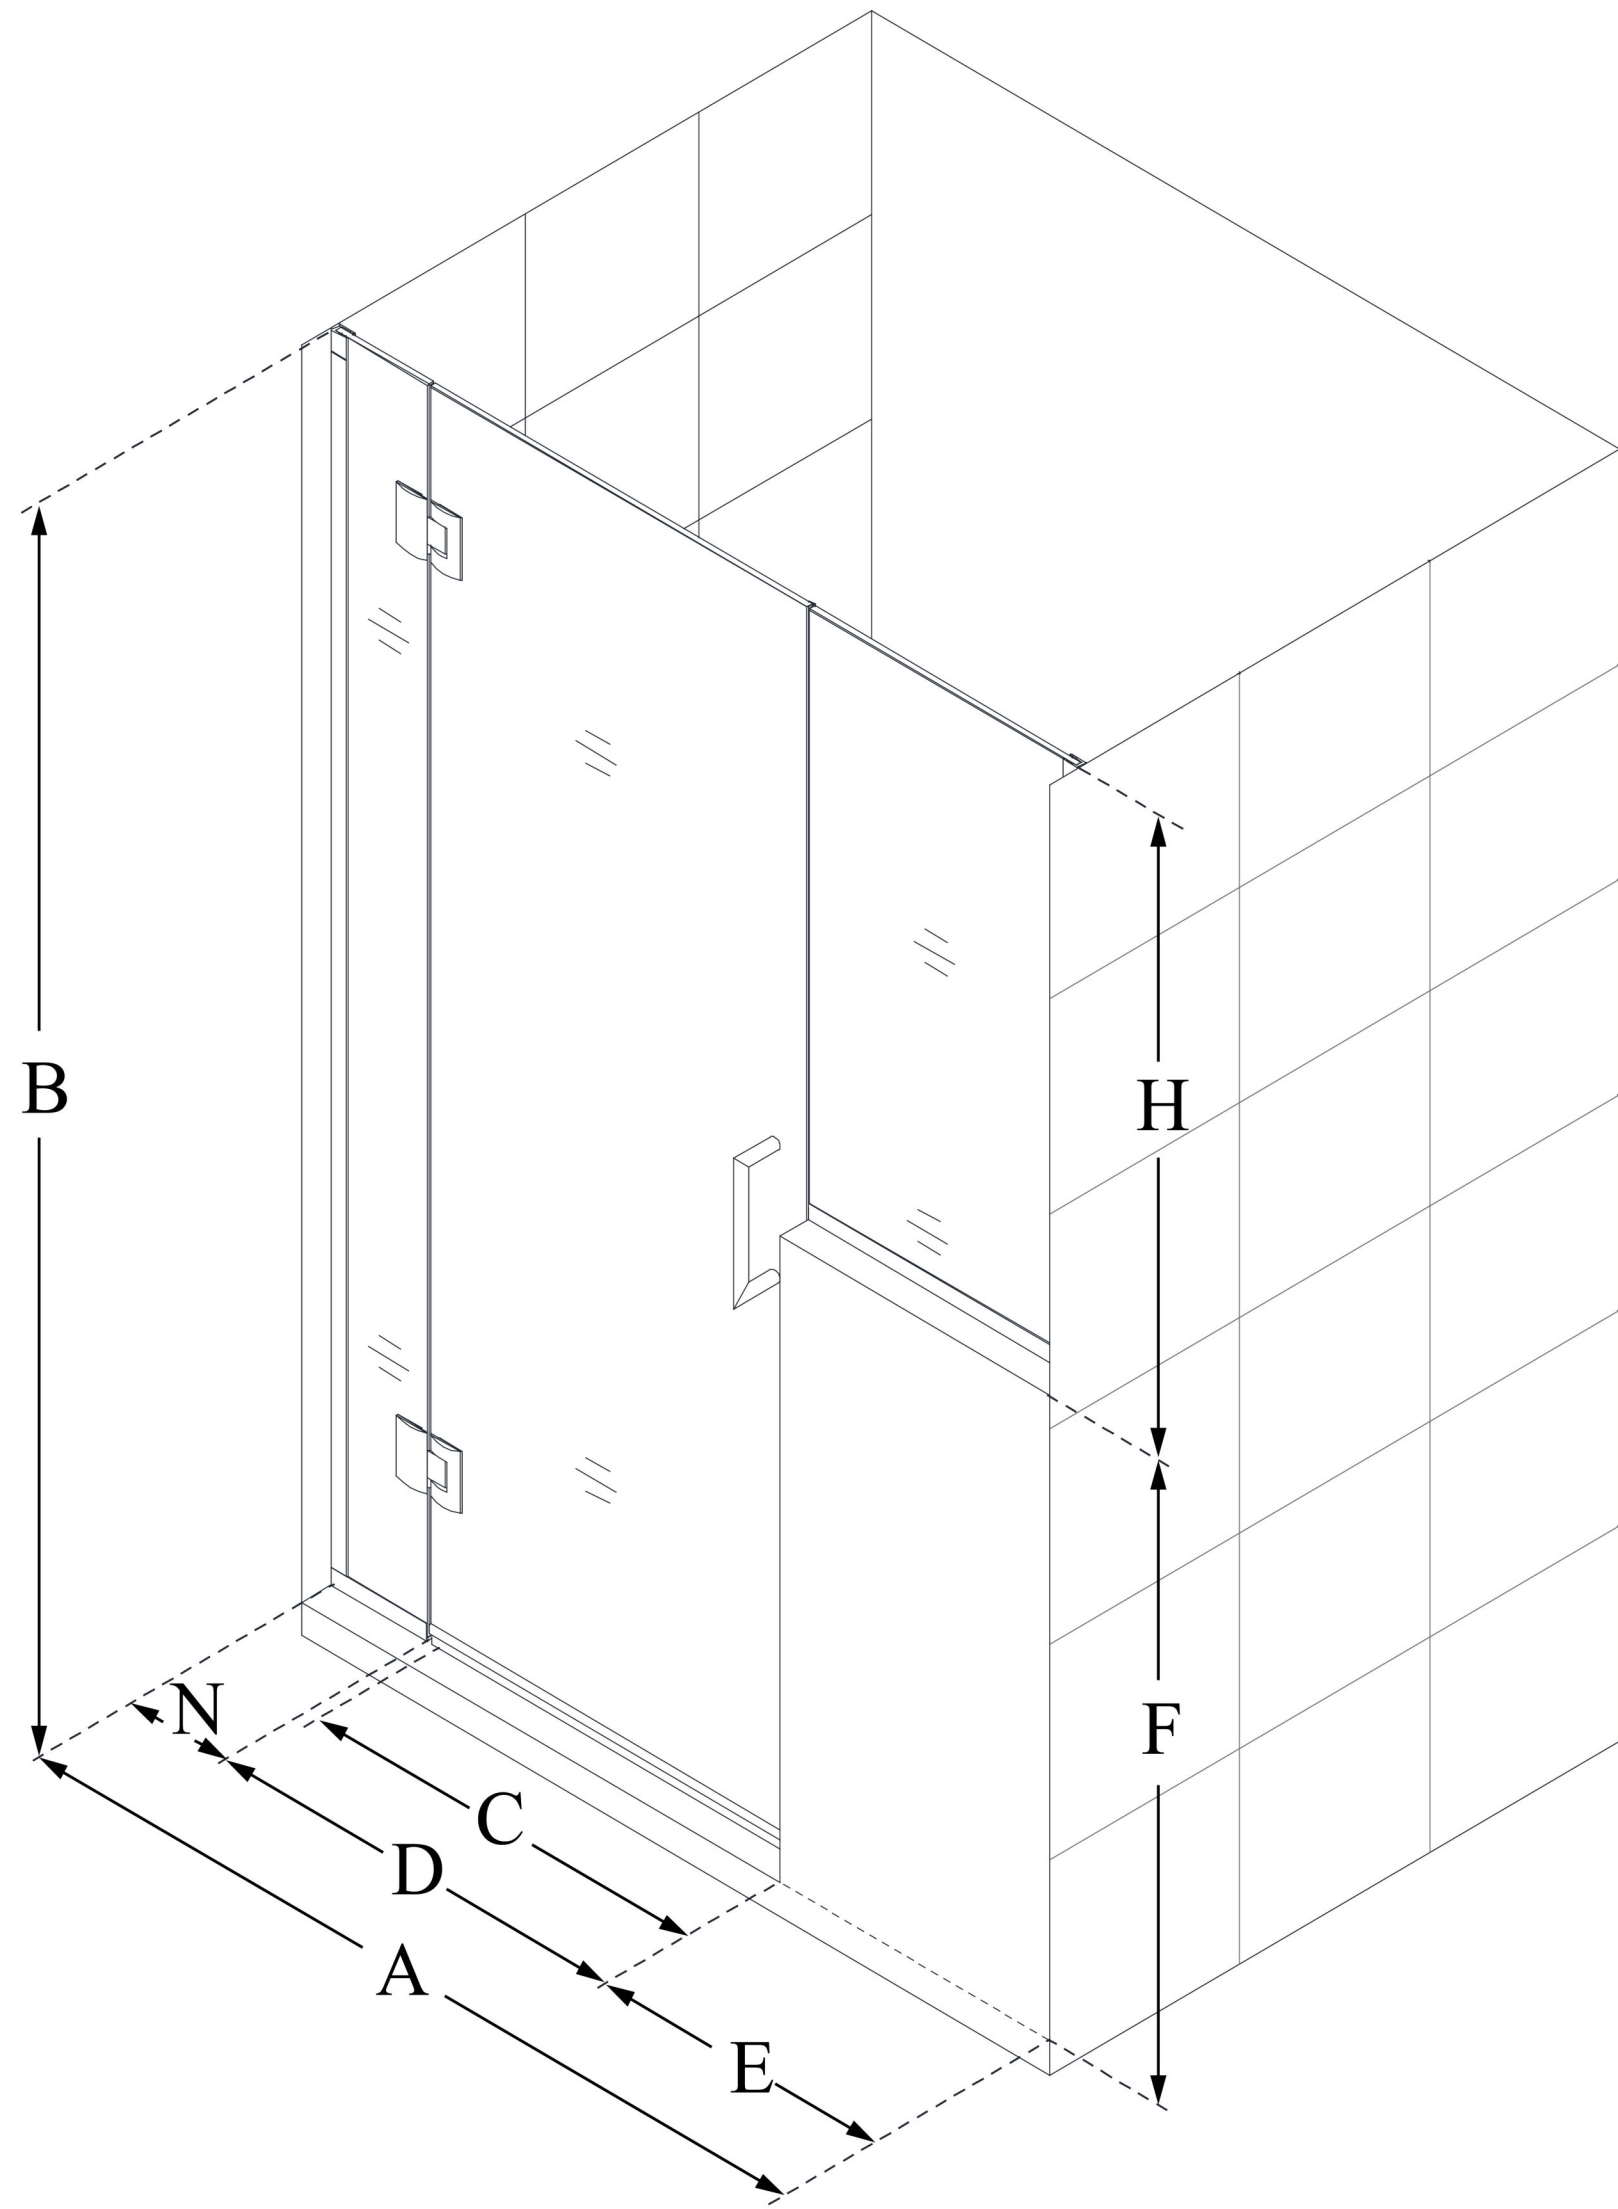

D1283636

UNIDOOR-X

DreamLine Unidoor-X 70-70 1/2 in. W x 72 in. H Frameless Hinged Shower Door, Clear Glass

SWING DOOR

**CONFIGURATION
DIMENSIONS:**

A: 70 - 70 1/2 in.
MODEL WIDTH

B: 72 in.
MODEL HEIGHT

C: 27 in.
ACCESS WIDTH

D: 28 in.
DOOR WIDTH

E: 36 in.
INLINE PANEL WIDTH

F: 36 in.
BUTTRESS WALL HEIGHT

H: 36 in.
BUTTRESS GLASS HEIGHT

N: 6 in.
HINGE PANEL WIDTH

DreamLine reserves the right to update or modify the hardware or materials pictured without prior notice for the purpose of product improvement and customer satisfaction.