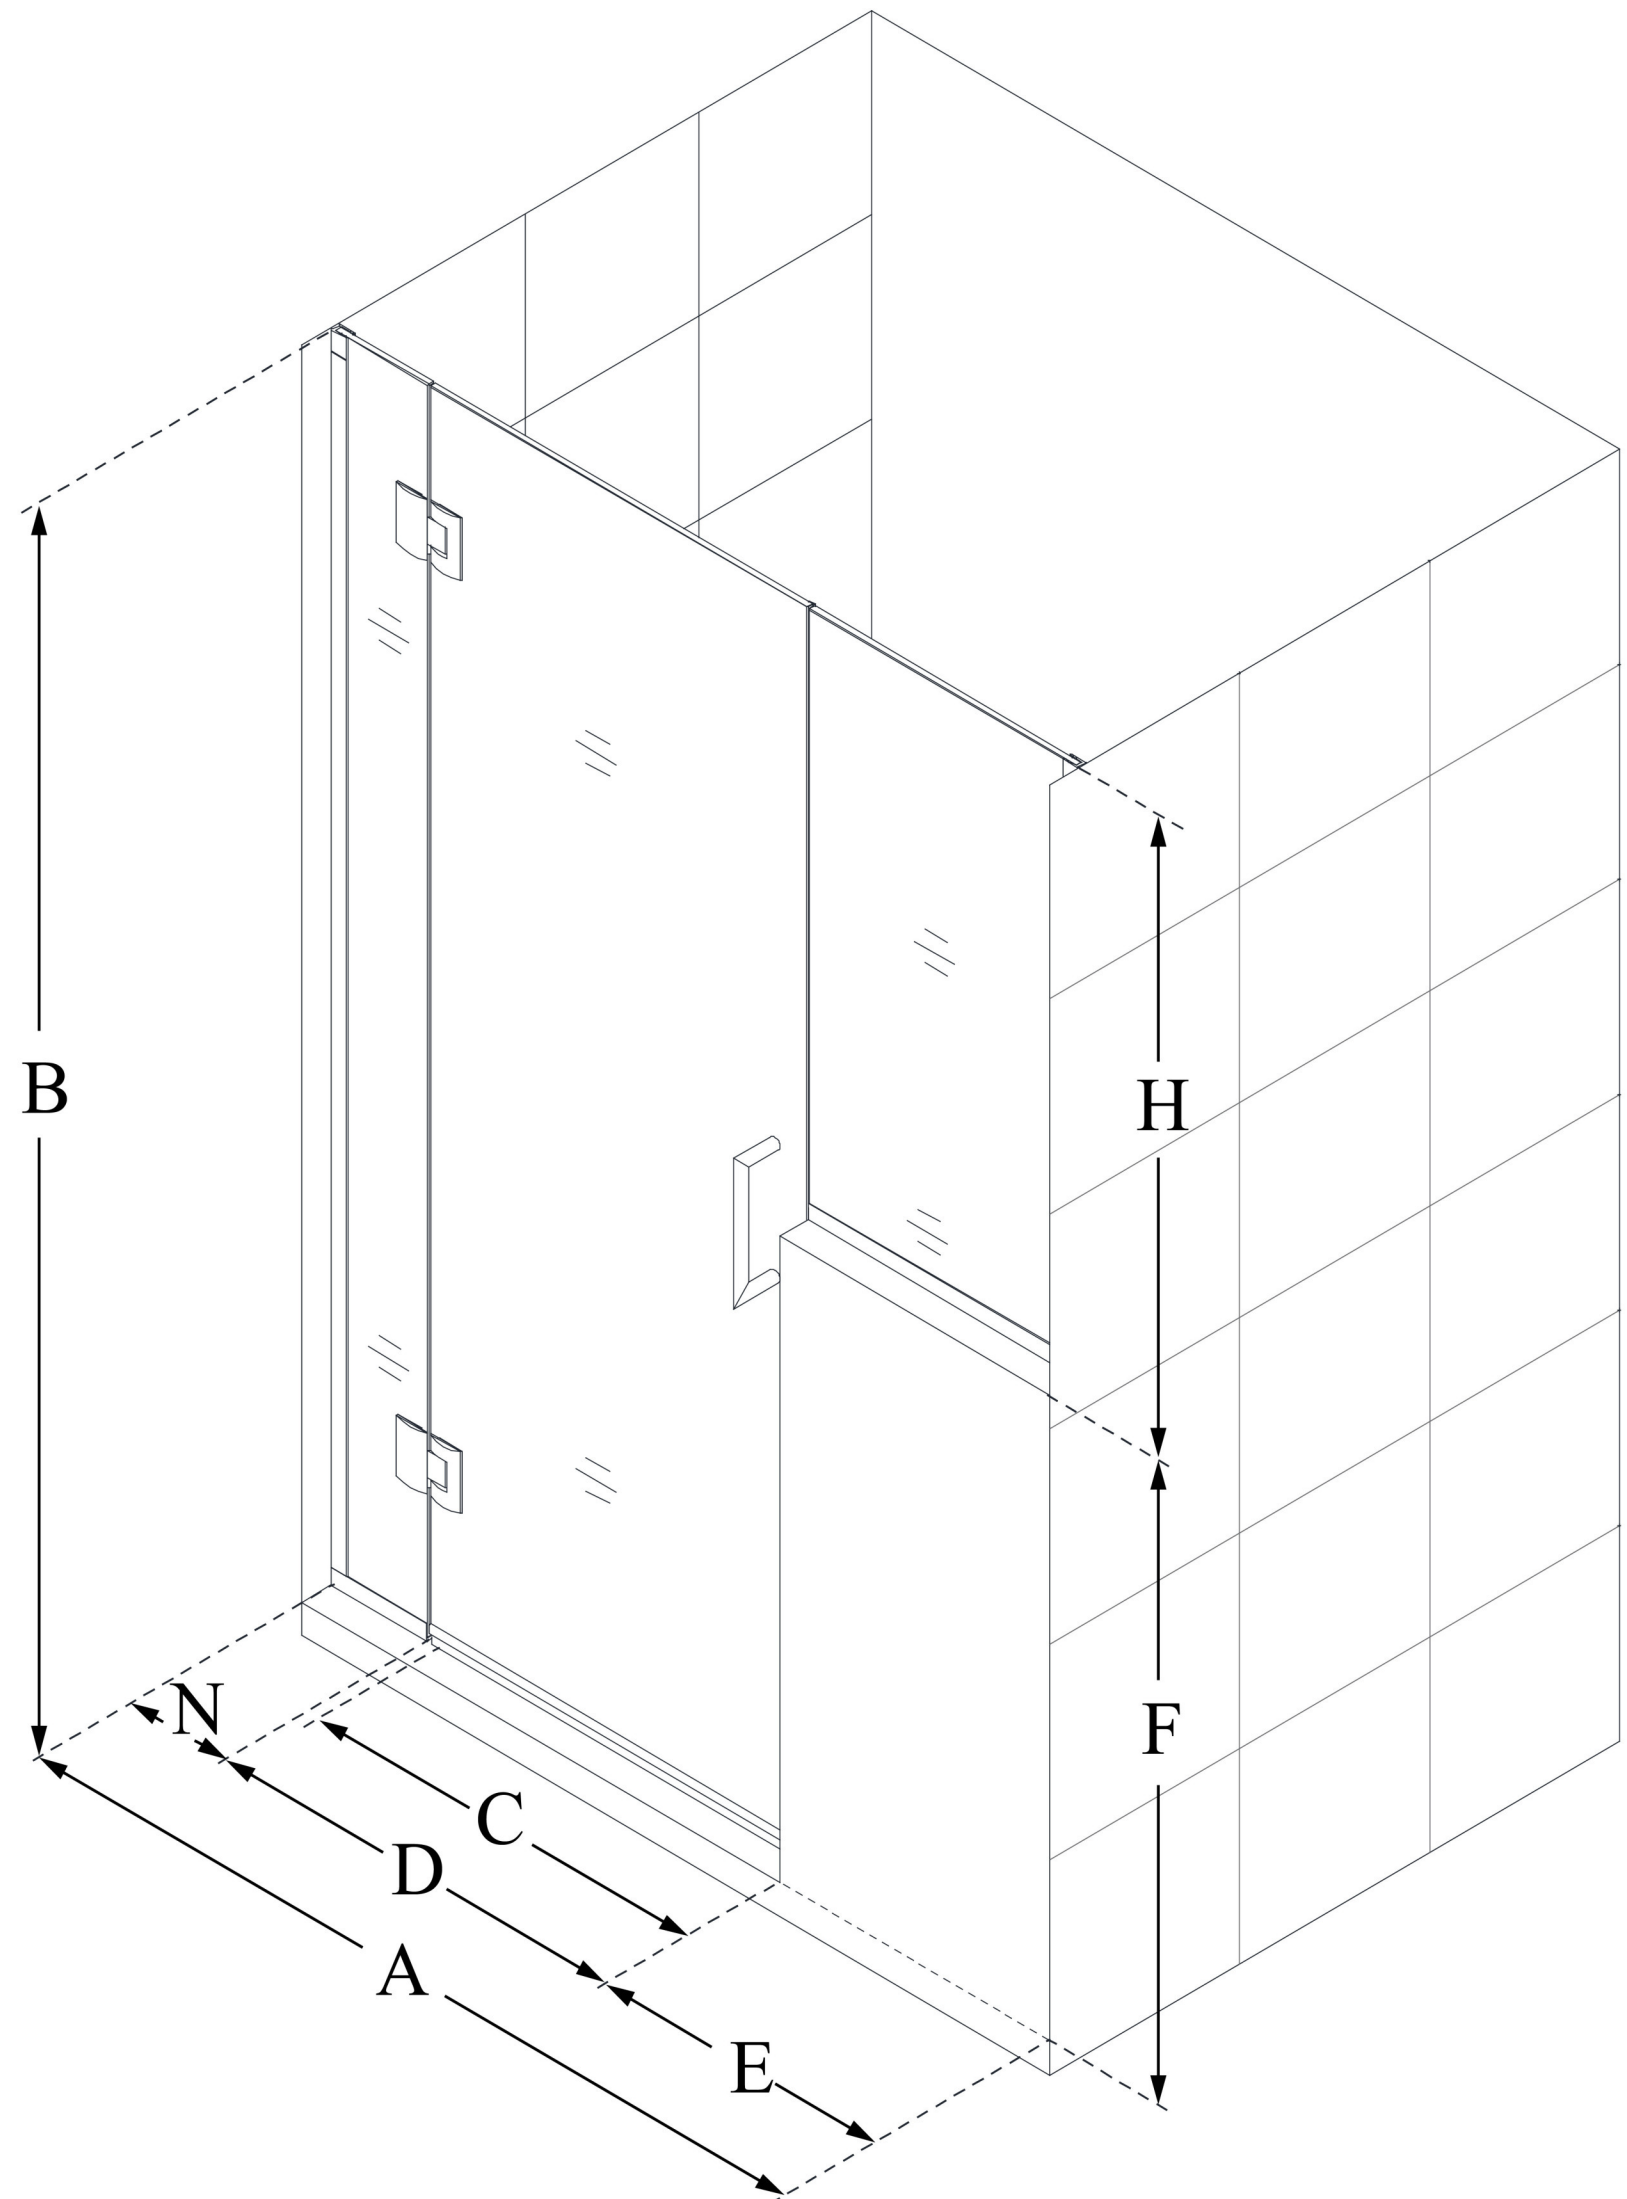

D1283634

UNIDOOR-X

DreamLine Unidoor-X 70-70 1/2
in. W x 72 in. H Frameless Hinged
Shower Door, Clear Glass

SWING DOOR

CONFIGURATION DIMENSIONS:

A: 70 - 70 1/2 in.

MODEL WIDTH

B: 72 in.

MODEL HEIGHT

C: 27 in.

ACCESS WIDTH

D: 28 in.

DOOR WIDTH

E: 36 in.

INLINE PANEL WIDTH

F: 38 in.

BUTTRESS WALL HEIGHT

H: 34 in.

BUTTRESS GLASS HEIGHT

N: 6 in.

HINGE PANEL WIDTH

DreamLine reserves the right to update or modify the hardware or materials pictured without prior notice for the purpose of product improvement and customer satisfaction.