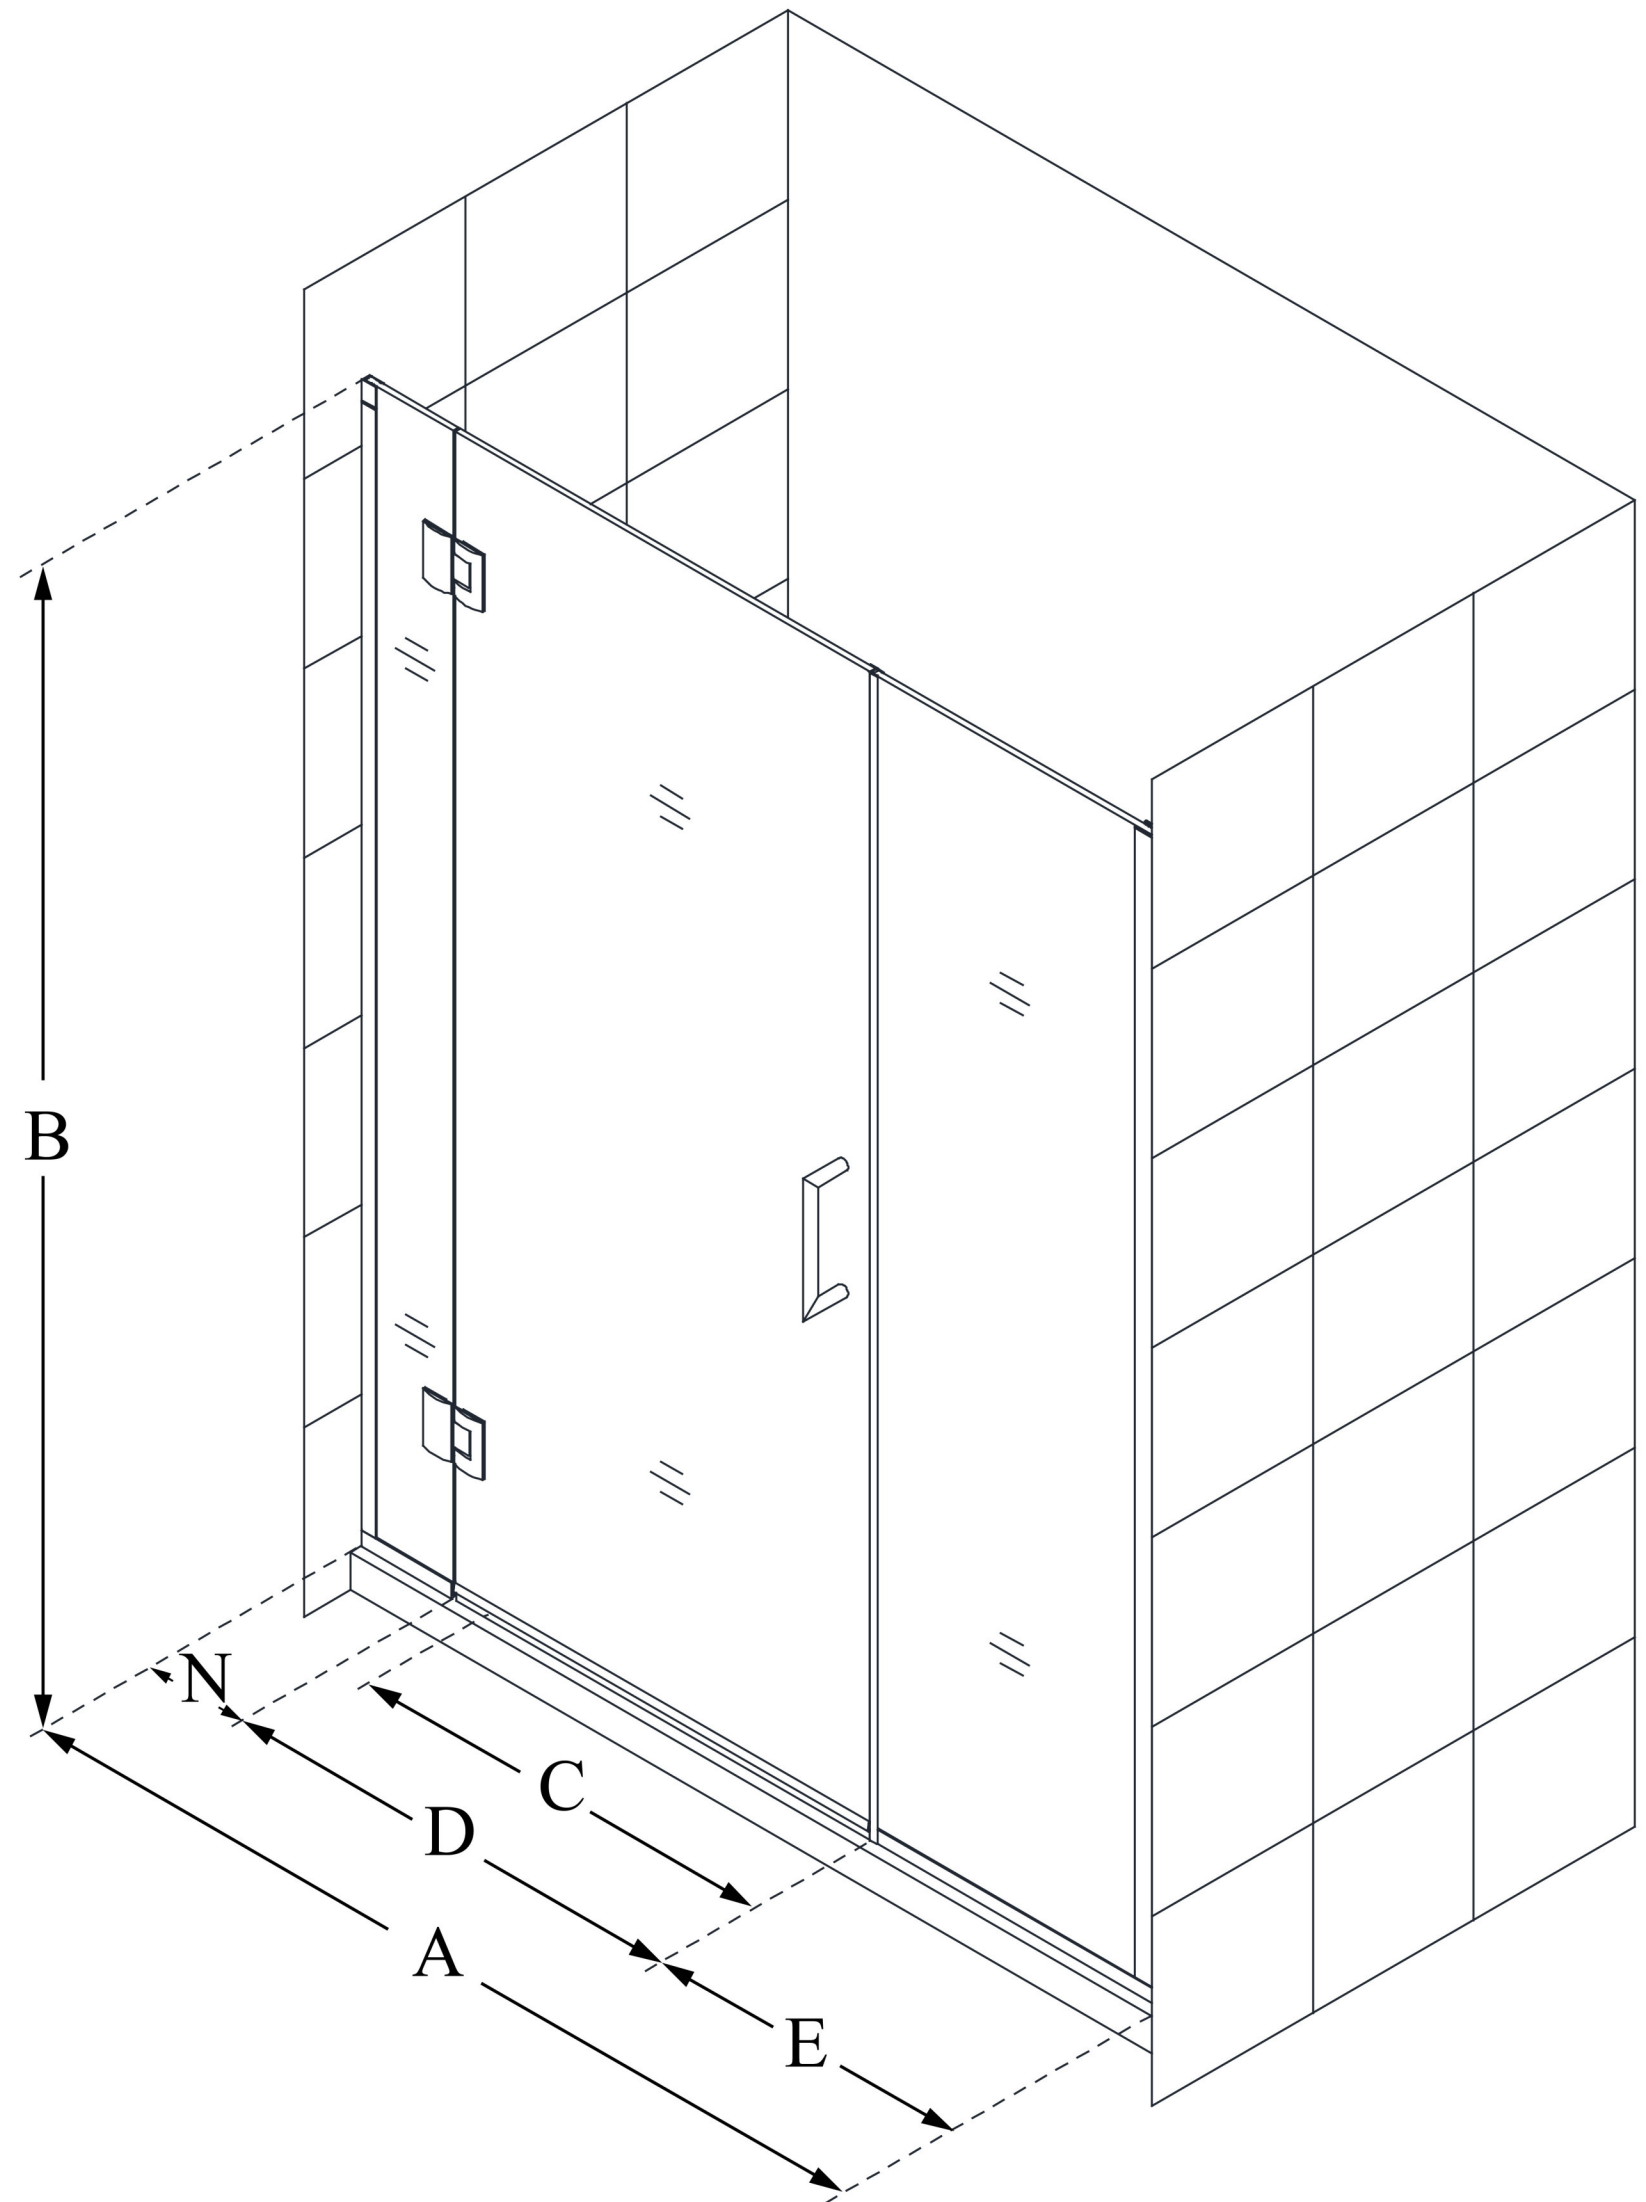

## UNIDOOR-X

DreamLine Unidoor-X 64-64 1/2  
in. W x 72 in. H Frameless Hinged  
Shower Door, Clear Glass

**SWING DOOR**

### CONFIGURATION DIMENSIONS:

**A: 64 - 64 1/2 in.**

MODEL WIDTH

**B: 72 in.**

MODEL HEIGHT

**C: 27 in.**

ACCESS WIDTH

**D: 28 in.**

DOOR WIDTH

**E: 30 in.**

INLINE PANEL WIDTH

**N: 6 in.**

HINGE PANEL WIDTH

DreamLine reserves the right to update or modify the hardware or materials pictured without prior notice for the purpose of product improvement and customer satisfaction.