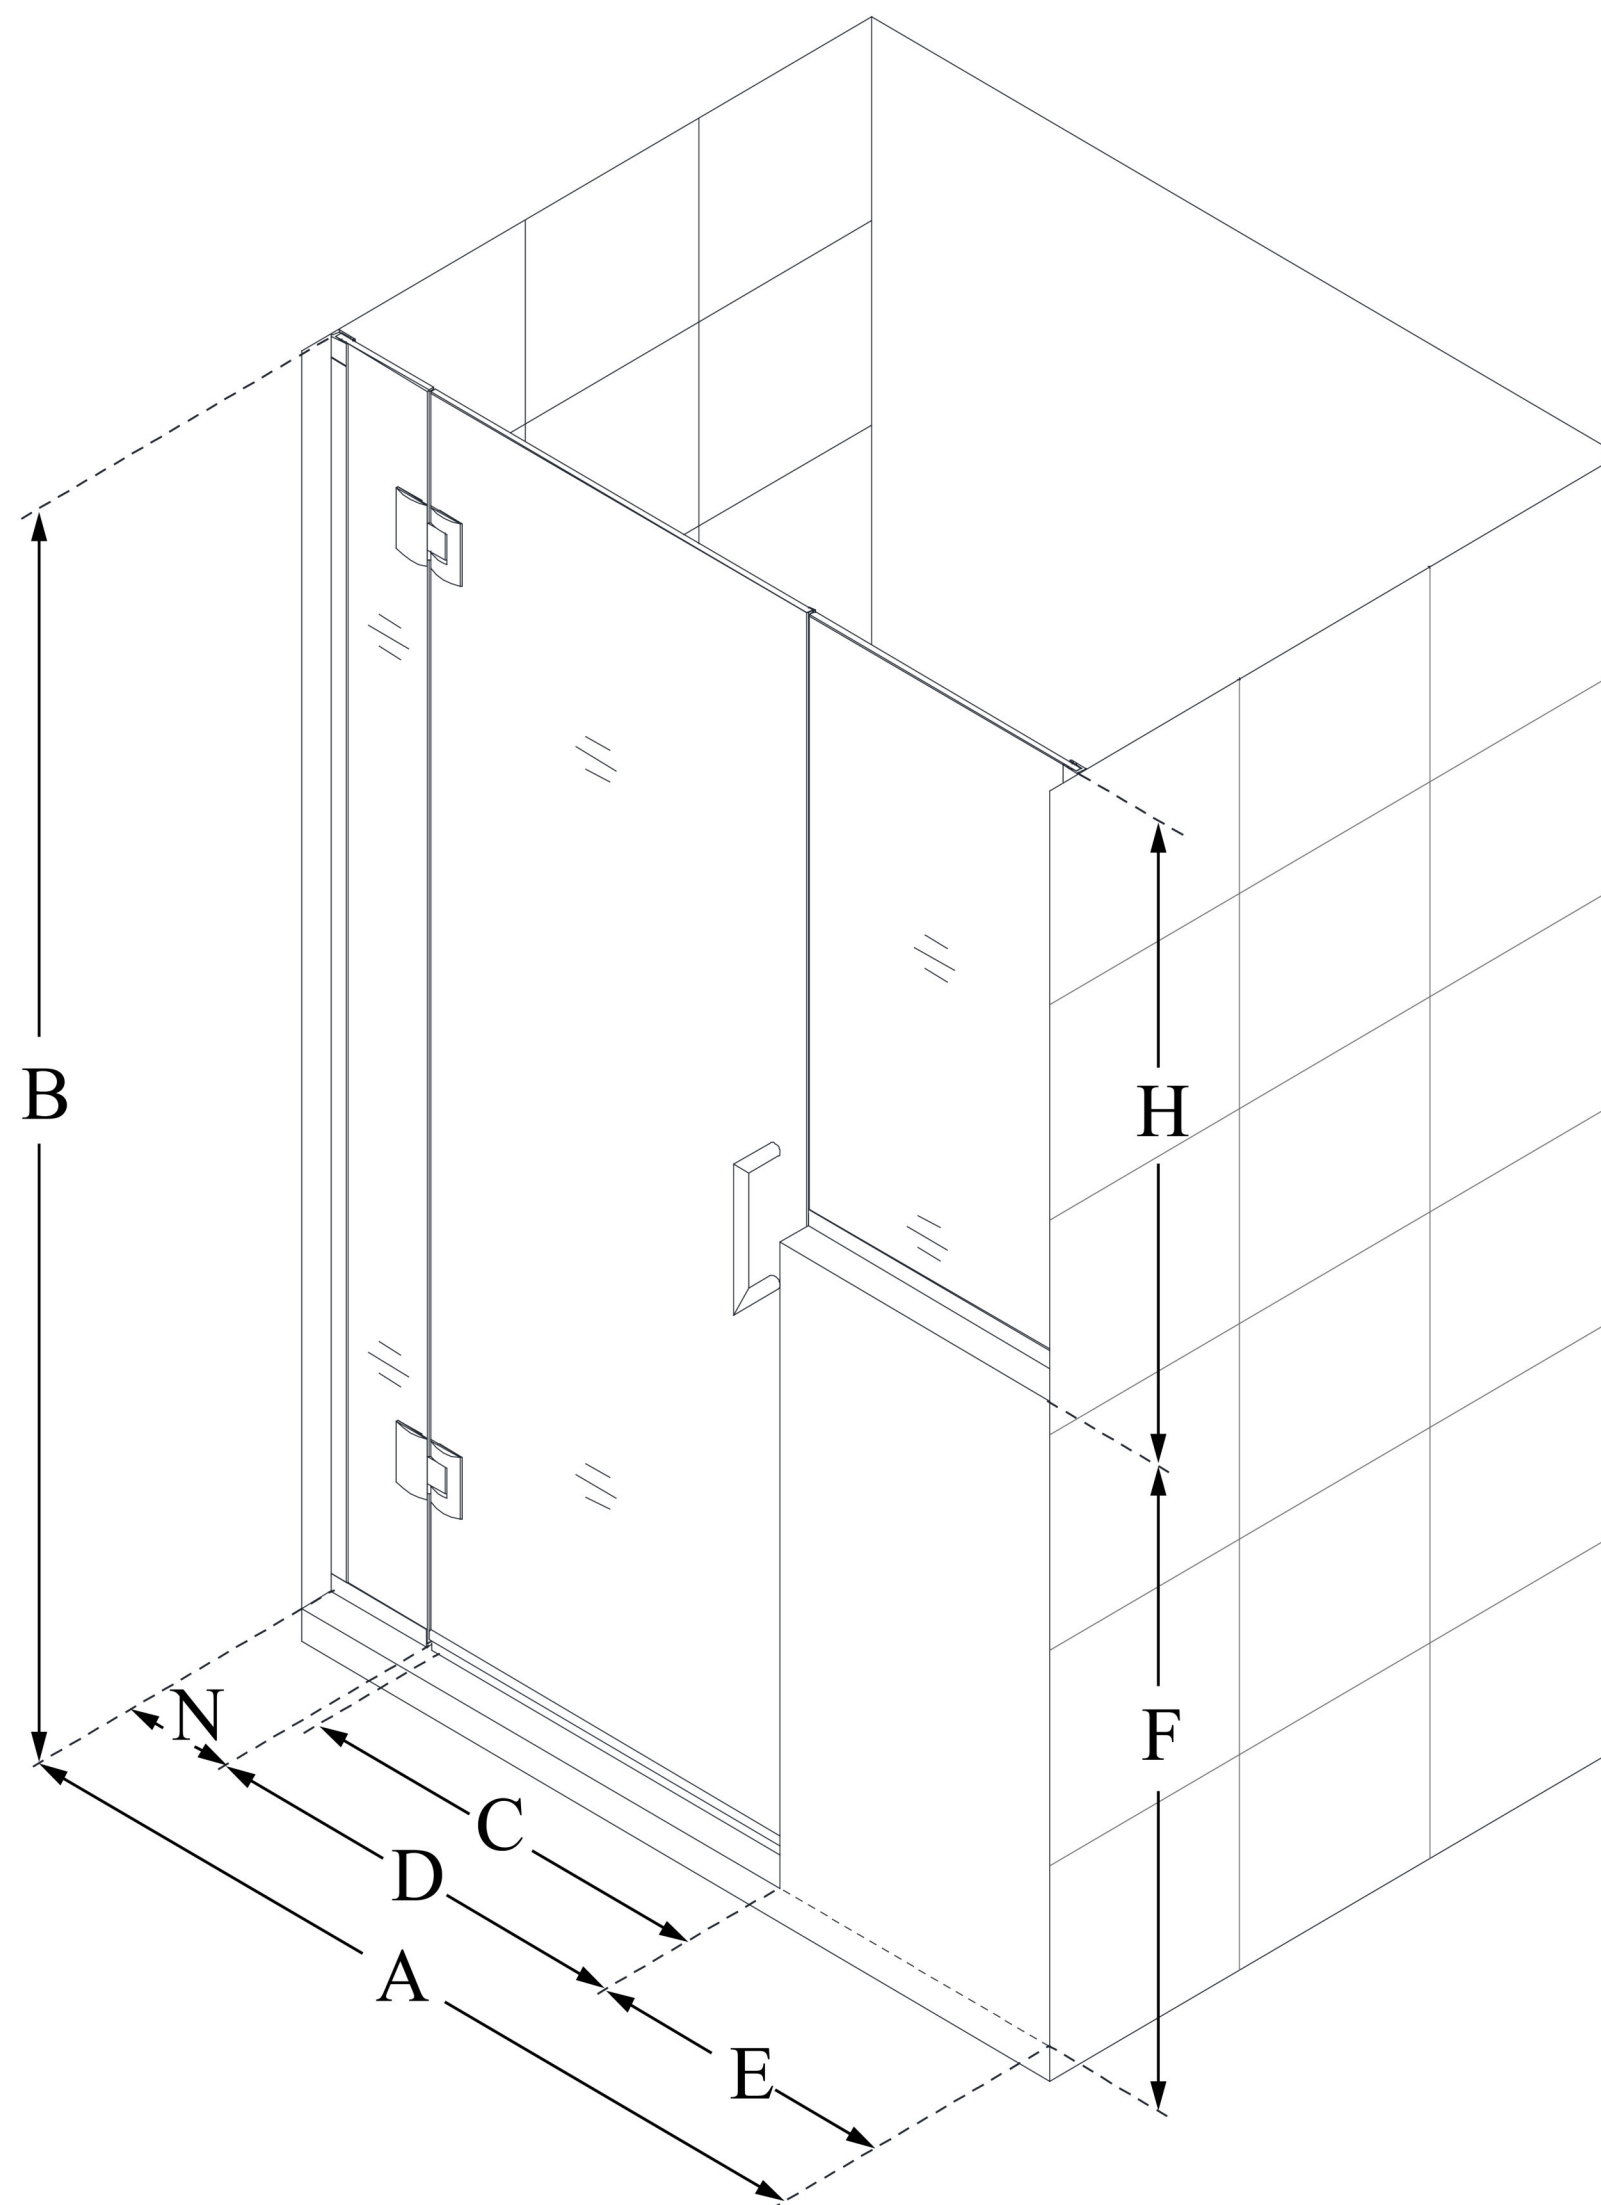

D1283036

UNIDOOR-X

DreamLine Unidoor-X 64-64 1/2 in. W x 72 in. H Frameless Hinged Shower Door, Clear Glass

SWING DOOR

**CONFIGURATION
DIMENSIONS:**

A: 64 - 64 1/2 in.

MODEL WIDTH

B: 72 in.

MODEL HEIGHT

C: 27 in.

ACCESS WIDTH

D: 28 in.

DOOR WIDTH

E: 30 in.

INLINE PANEL WIDTH

F: 36 in.

BUTTRESS WALL HEIGHT

H: 36 in.

BUTTRESS GLASS HEIGHT

N: 6 in.

HINGE PANEL WIDTH

DreamLine reserves the right to update or modify the hardware or materials pictured without prior notice for the purpose of product improvement and customer satisfaction.