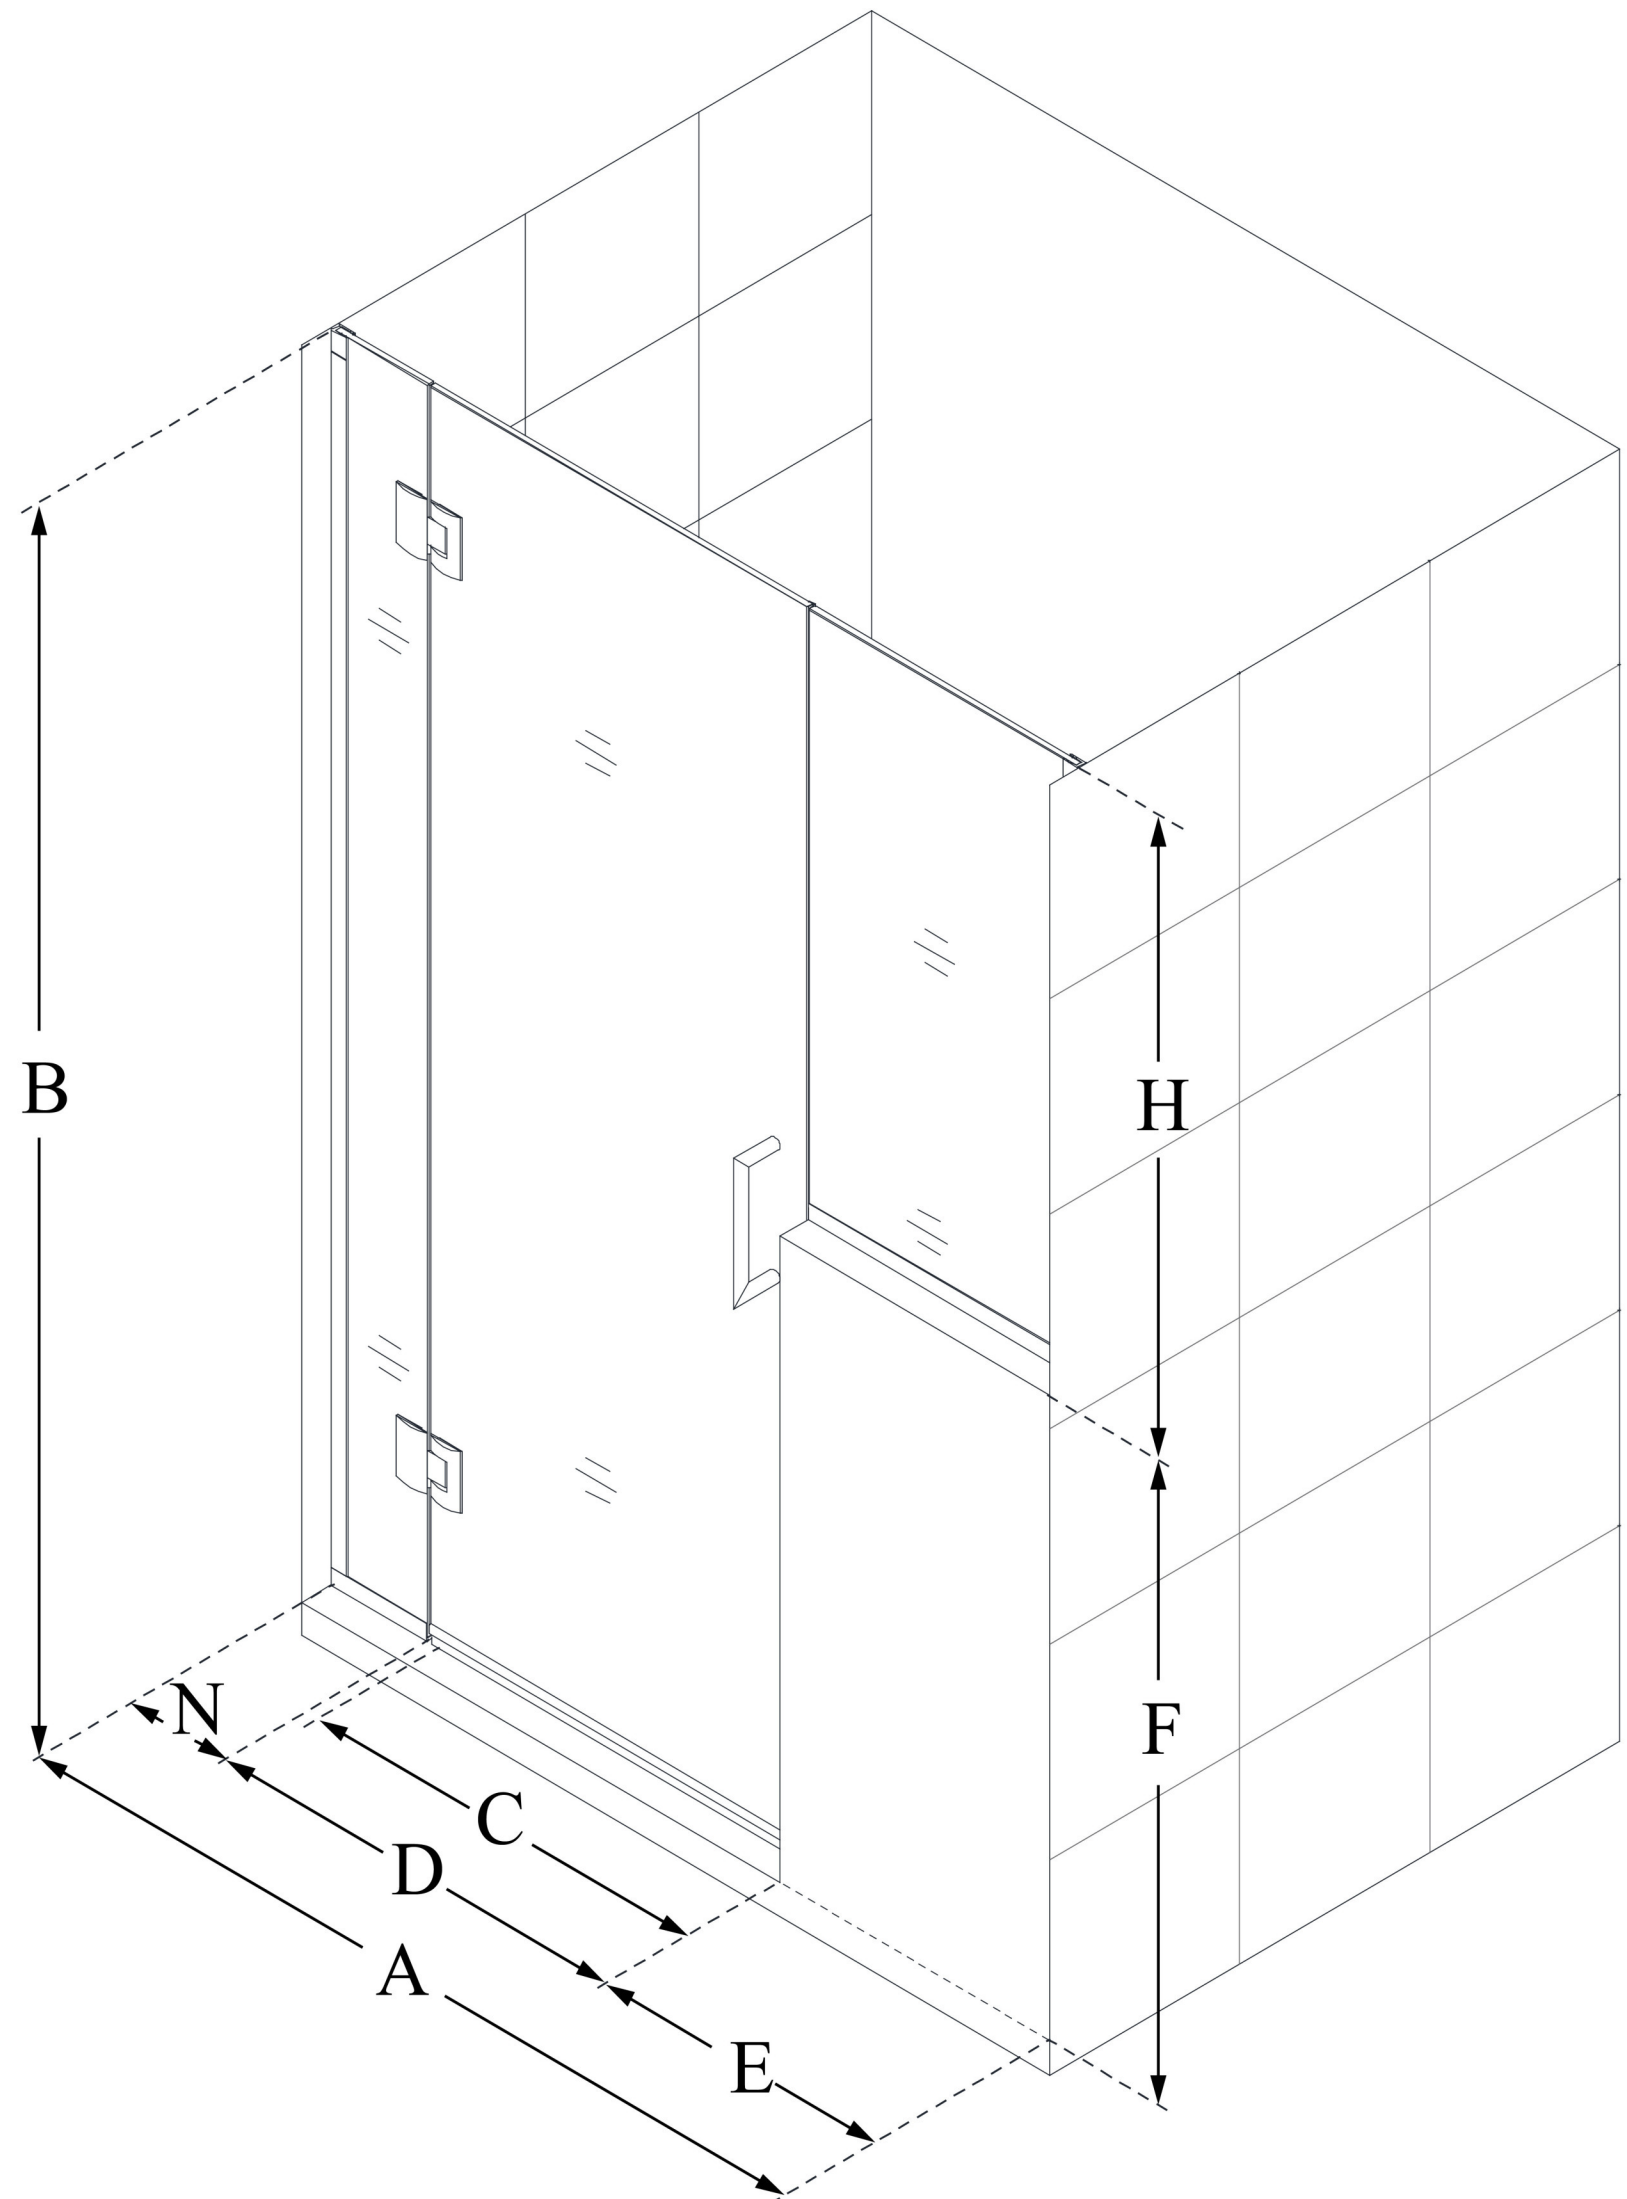

## UNIDOOR-X

DreamLine Unidoor-X 64-64 1/2  
in. W x 72 in. H Frameless Hinged  
Shower Door, Clear Glass

**SWING DOOR**

### CONFIGURATION DIMENSIONS:

**A: 64 - 64 1/2 in.**

MODEL WIDTH

**B: 72 in.**

MODEL HEIGHT

**C: 27 in.**

ACCESS WIDTH

**D: 28 in.**

DOOR WIDTH

**E: 30 in.**

INLINE PANEL WIDTH

**F: 38 in.**

BUTTRESS WALL HEIGHT

**H: 34 in.**

BUTTRESS GLASS HEIGHT

**N: 6 in.**

HINGE PANEL WIDTH

DreamLine reserves the right to update or modify the hardware or materials pictured without prior notice for the purpose of product improvement and customer satisfaction.