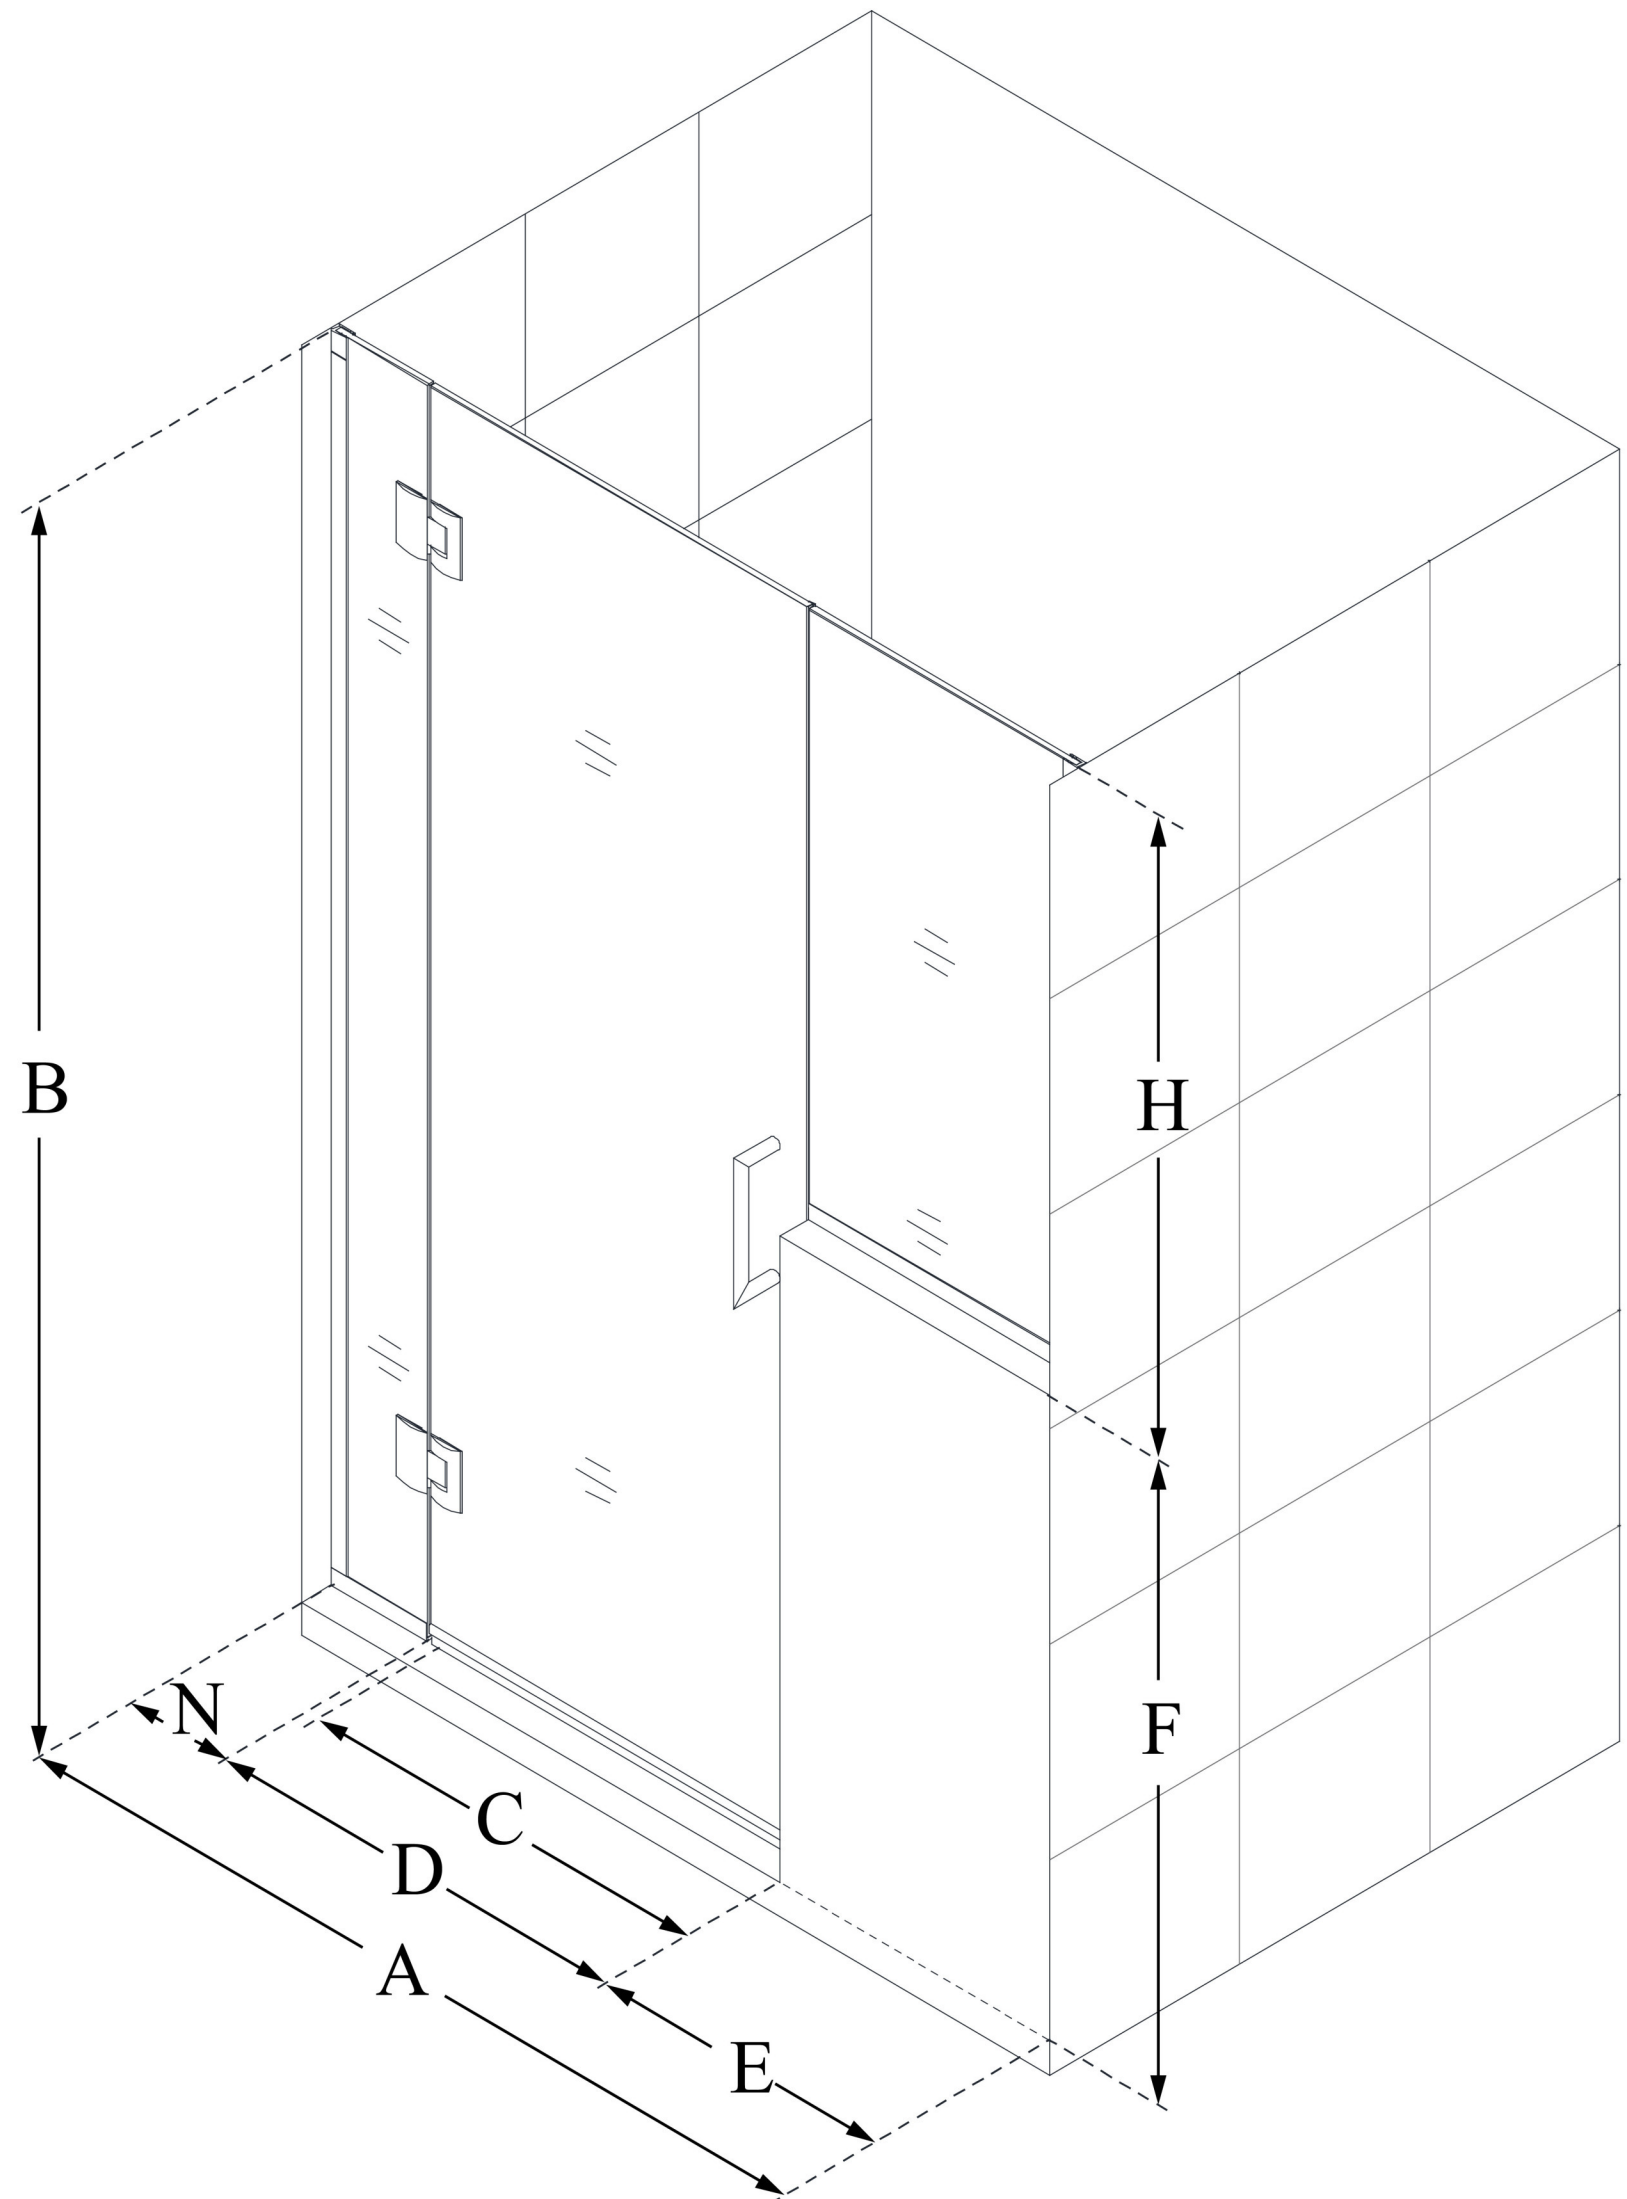

D1282436

UNIDOOR-X

DreamLine Unidoor-X 58-58 1/2 in. W x 72 in. H Frameless Hinged Shower Door, Clear Glass

SWING DOOR

**CONFIGURATION
DIMENSIONS:**

A: 58 - 58 1/2 in.

MODEL WIDTH

B: 72 in.

MODEL HEIGHT

C: 27 in.

ACCESS WIDTH

D: 28 in.

DOOR WIDTH

E: 24 in.

INLINE PANEL WIDTH

F: 36 in.

BUTTRESS WALL HEIGHT

H: 36 in.

BUTTRESS GLASS HEIGHT

N: 6 in.

HINGE PANEL WIDTH

DreamLine reserves the right to update or modify the hardware or materials pictured without prior notice for the purpose of product improvement and customer satisfaction.