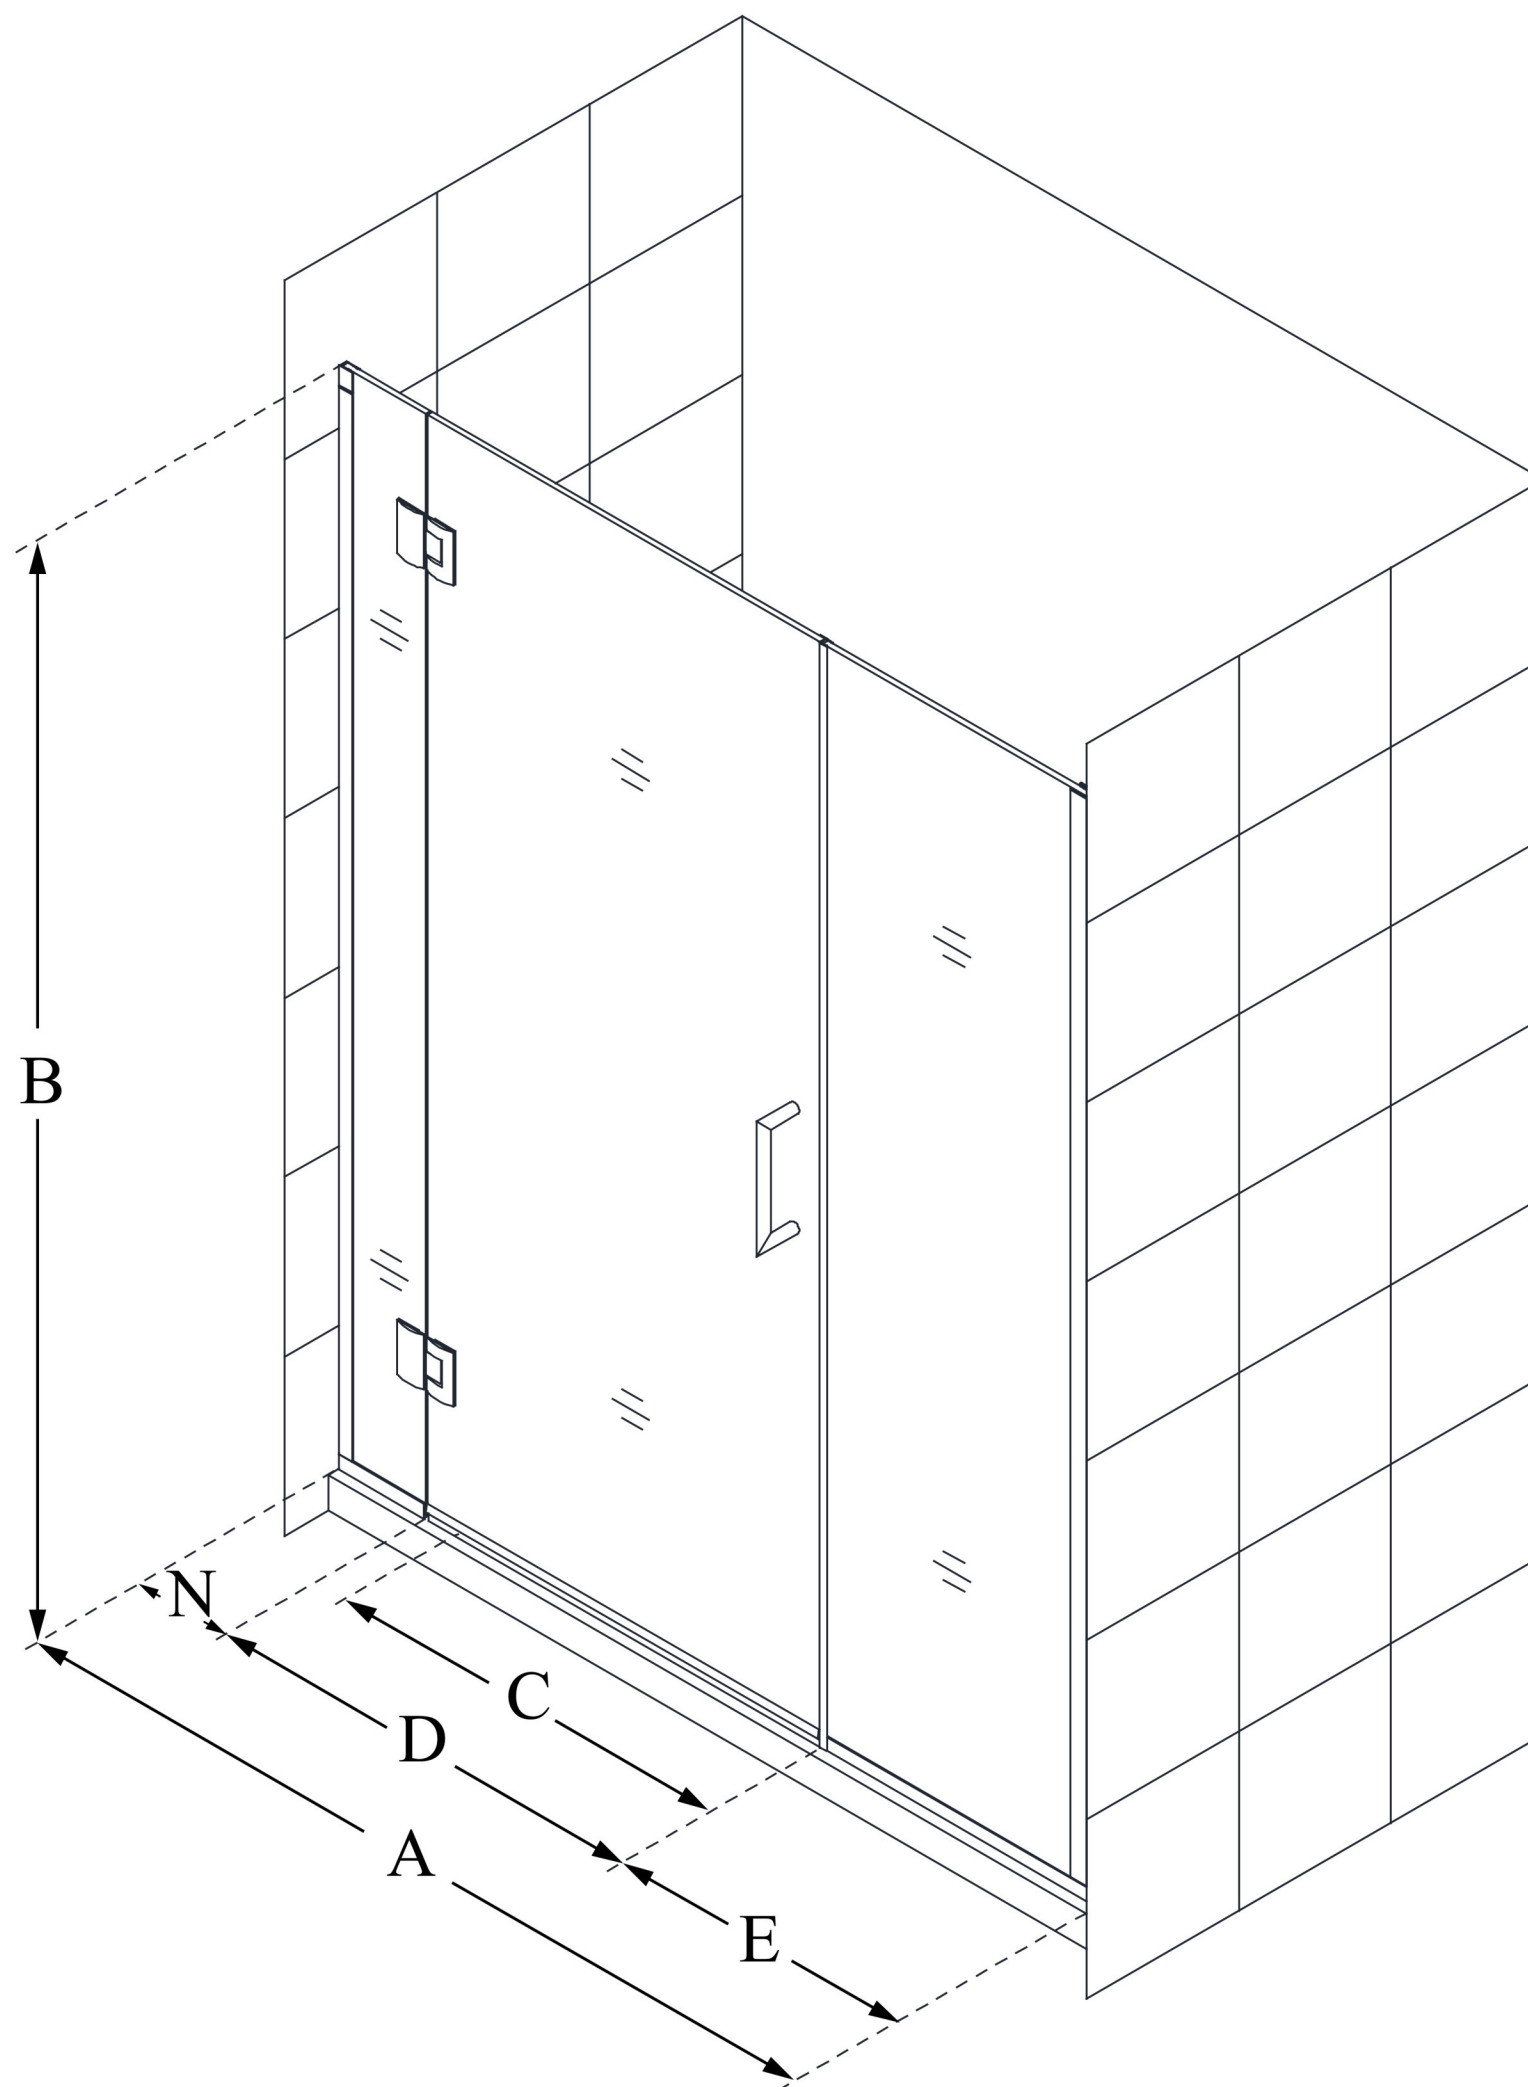

D1281472

UNIDOOR-X

DreamLine Unidoor-X 48-48
1/2" W x 72" H Frameless Hinged
Shower Door, Clear Glass

SWING DOOR

CONFIGURATION DIMENSIONS:

A: 48 - 48 1/2"

MODEL WIDTH

B: 72"

MODEL HEIGHT

C: 27"

ACCESS WIDTH

D: 28"

DOOR WIDTH

E: 14"

INLINE PANEL WIDTH

N: 6"

HINGE PANEL WIDTH

DreamLine reserves the right to update or modify the hardware or materials pictured without prior notice for the purpose of product improvement and customer satisfaction.