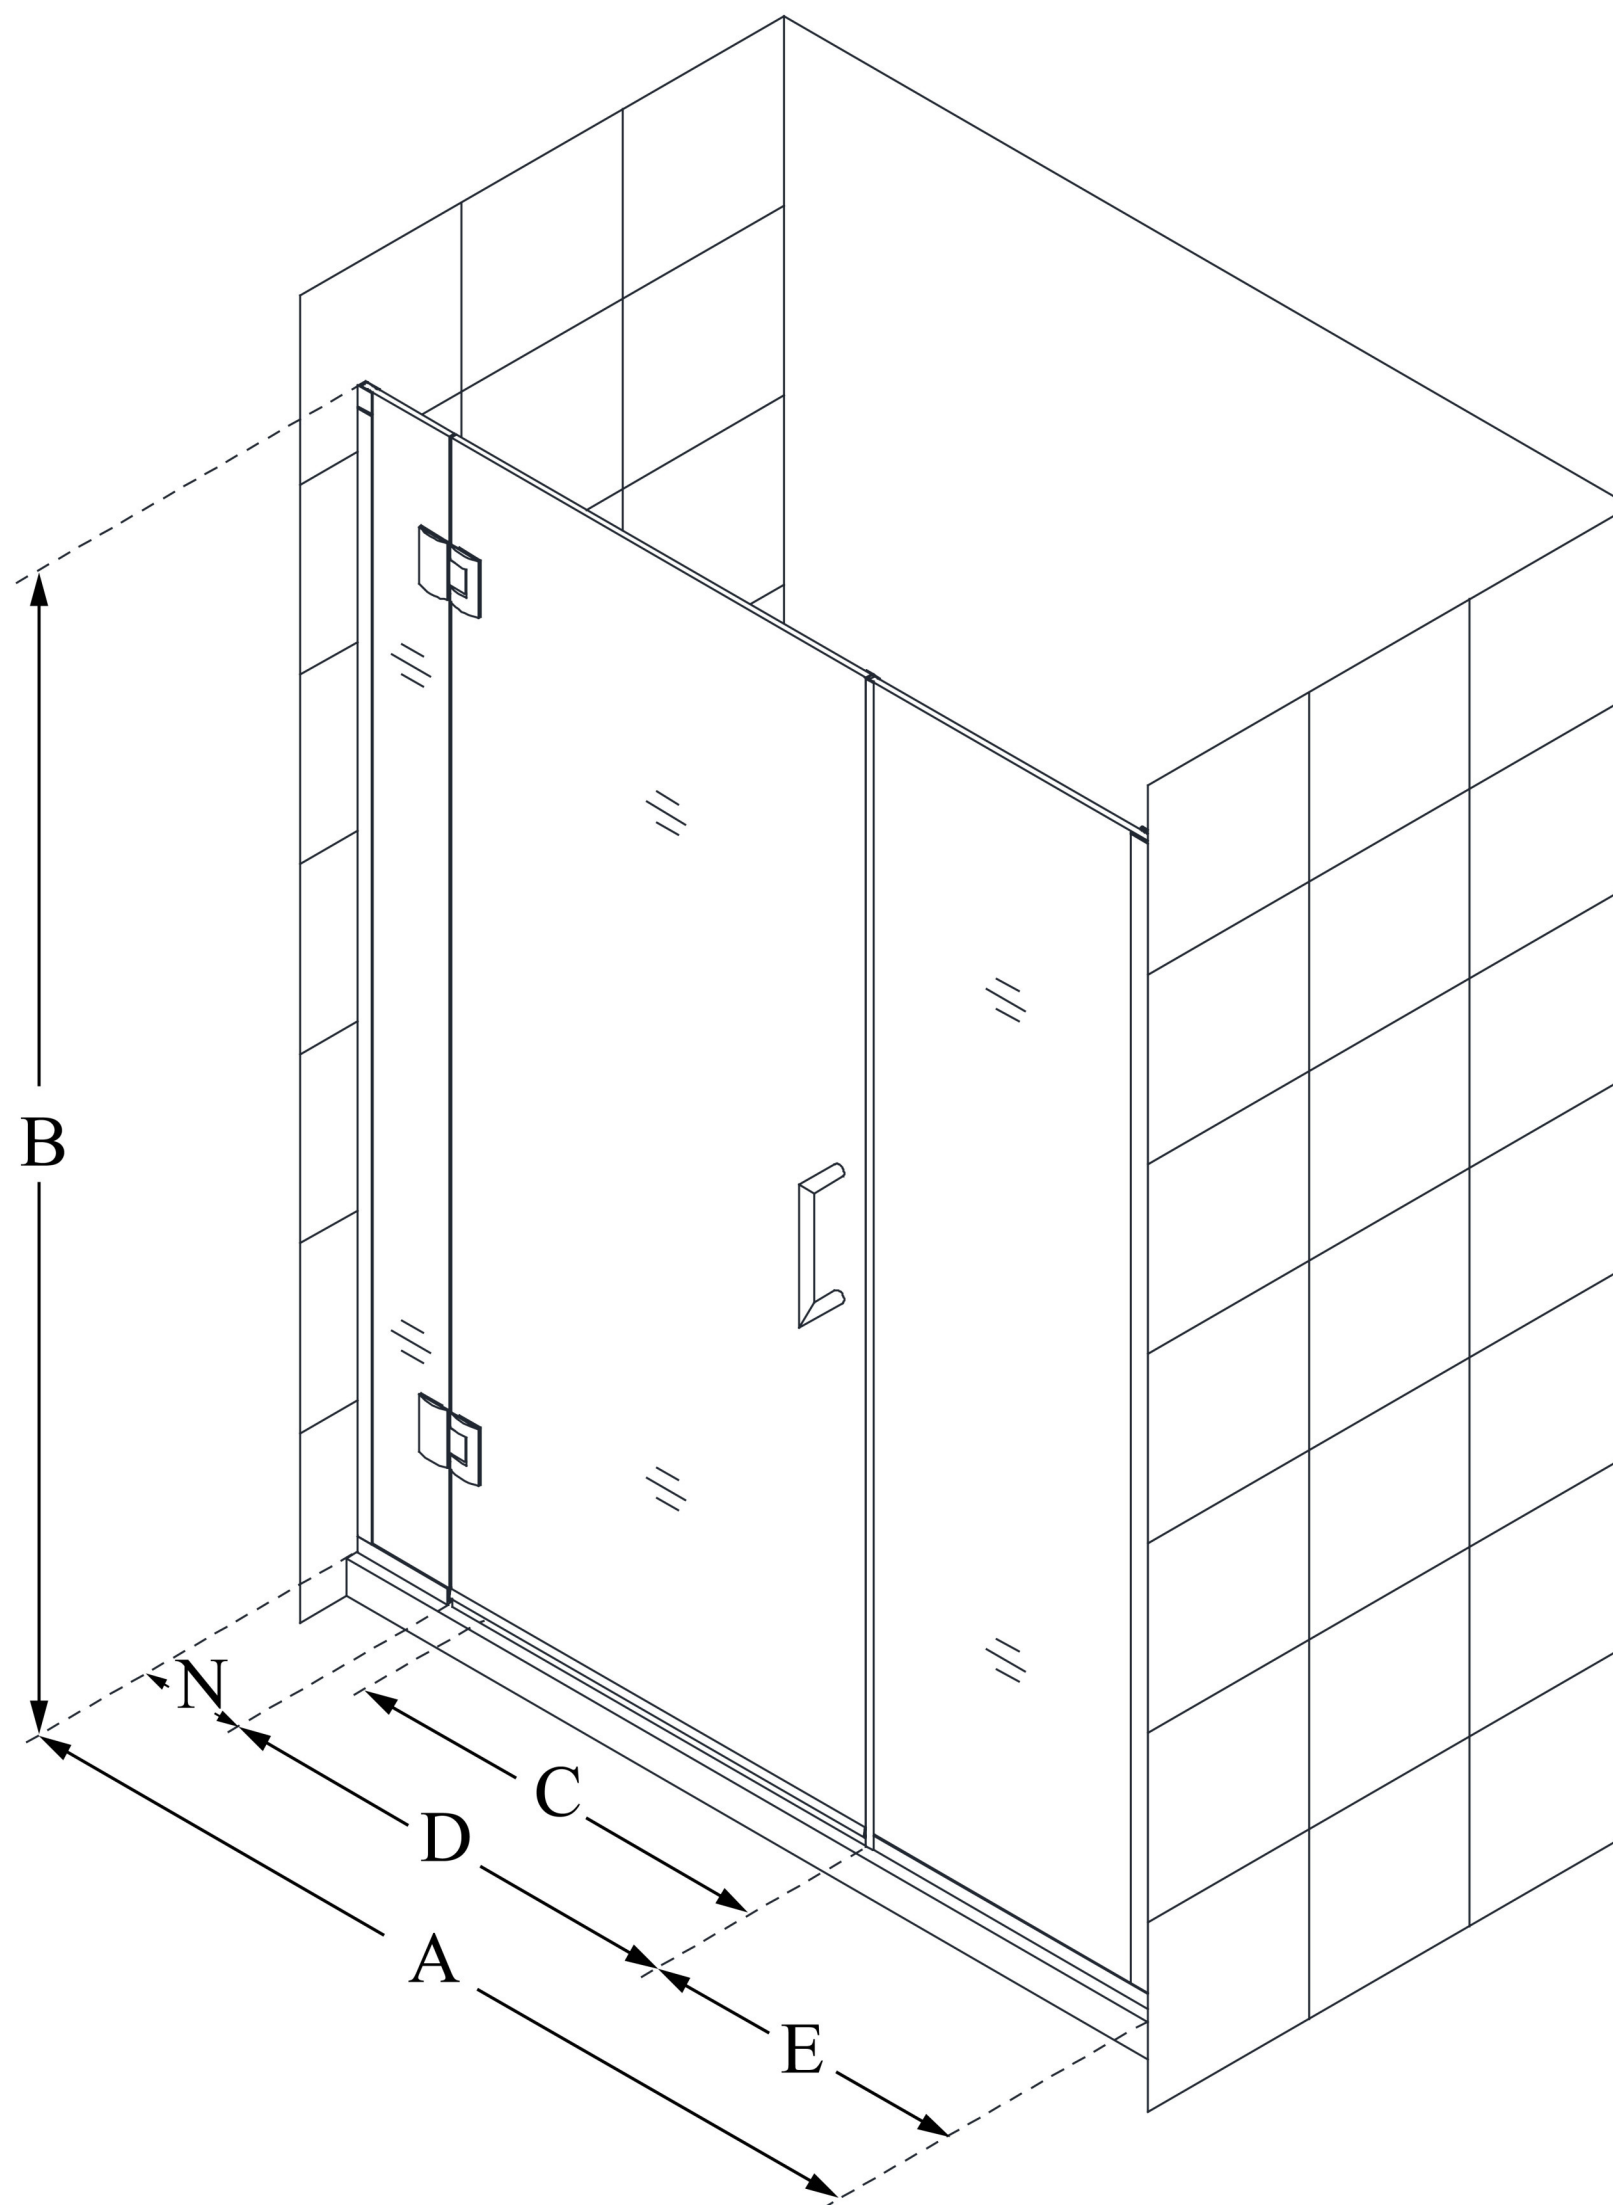

D12814572

UNIDOOR-X

DreamLine Unidoor-X 48 1/2-49
in. W x 72 in. H Frameless Hinged
Shower Door, Clear Glass

SWING DOOR

CONFIGURATION DIMENSIONS:

A: 48 1/2 - 49 in.

MODEL WIDTH

B: 72 in.

MODEL HEIGHT

C: 27 in.

ACCESS WIDTH

D: 28 in.

DOOR WIDTH

E: 14 1/2 in.

INLINE PANEL WIDTH

N: 6 in.

HINGE PANEL WIDTH

DreamLine reserves the right to update or modify the hardware or materials pictured without prior notice for the purpose of product improvement and customer satisfaction.