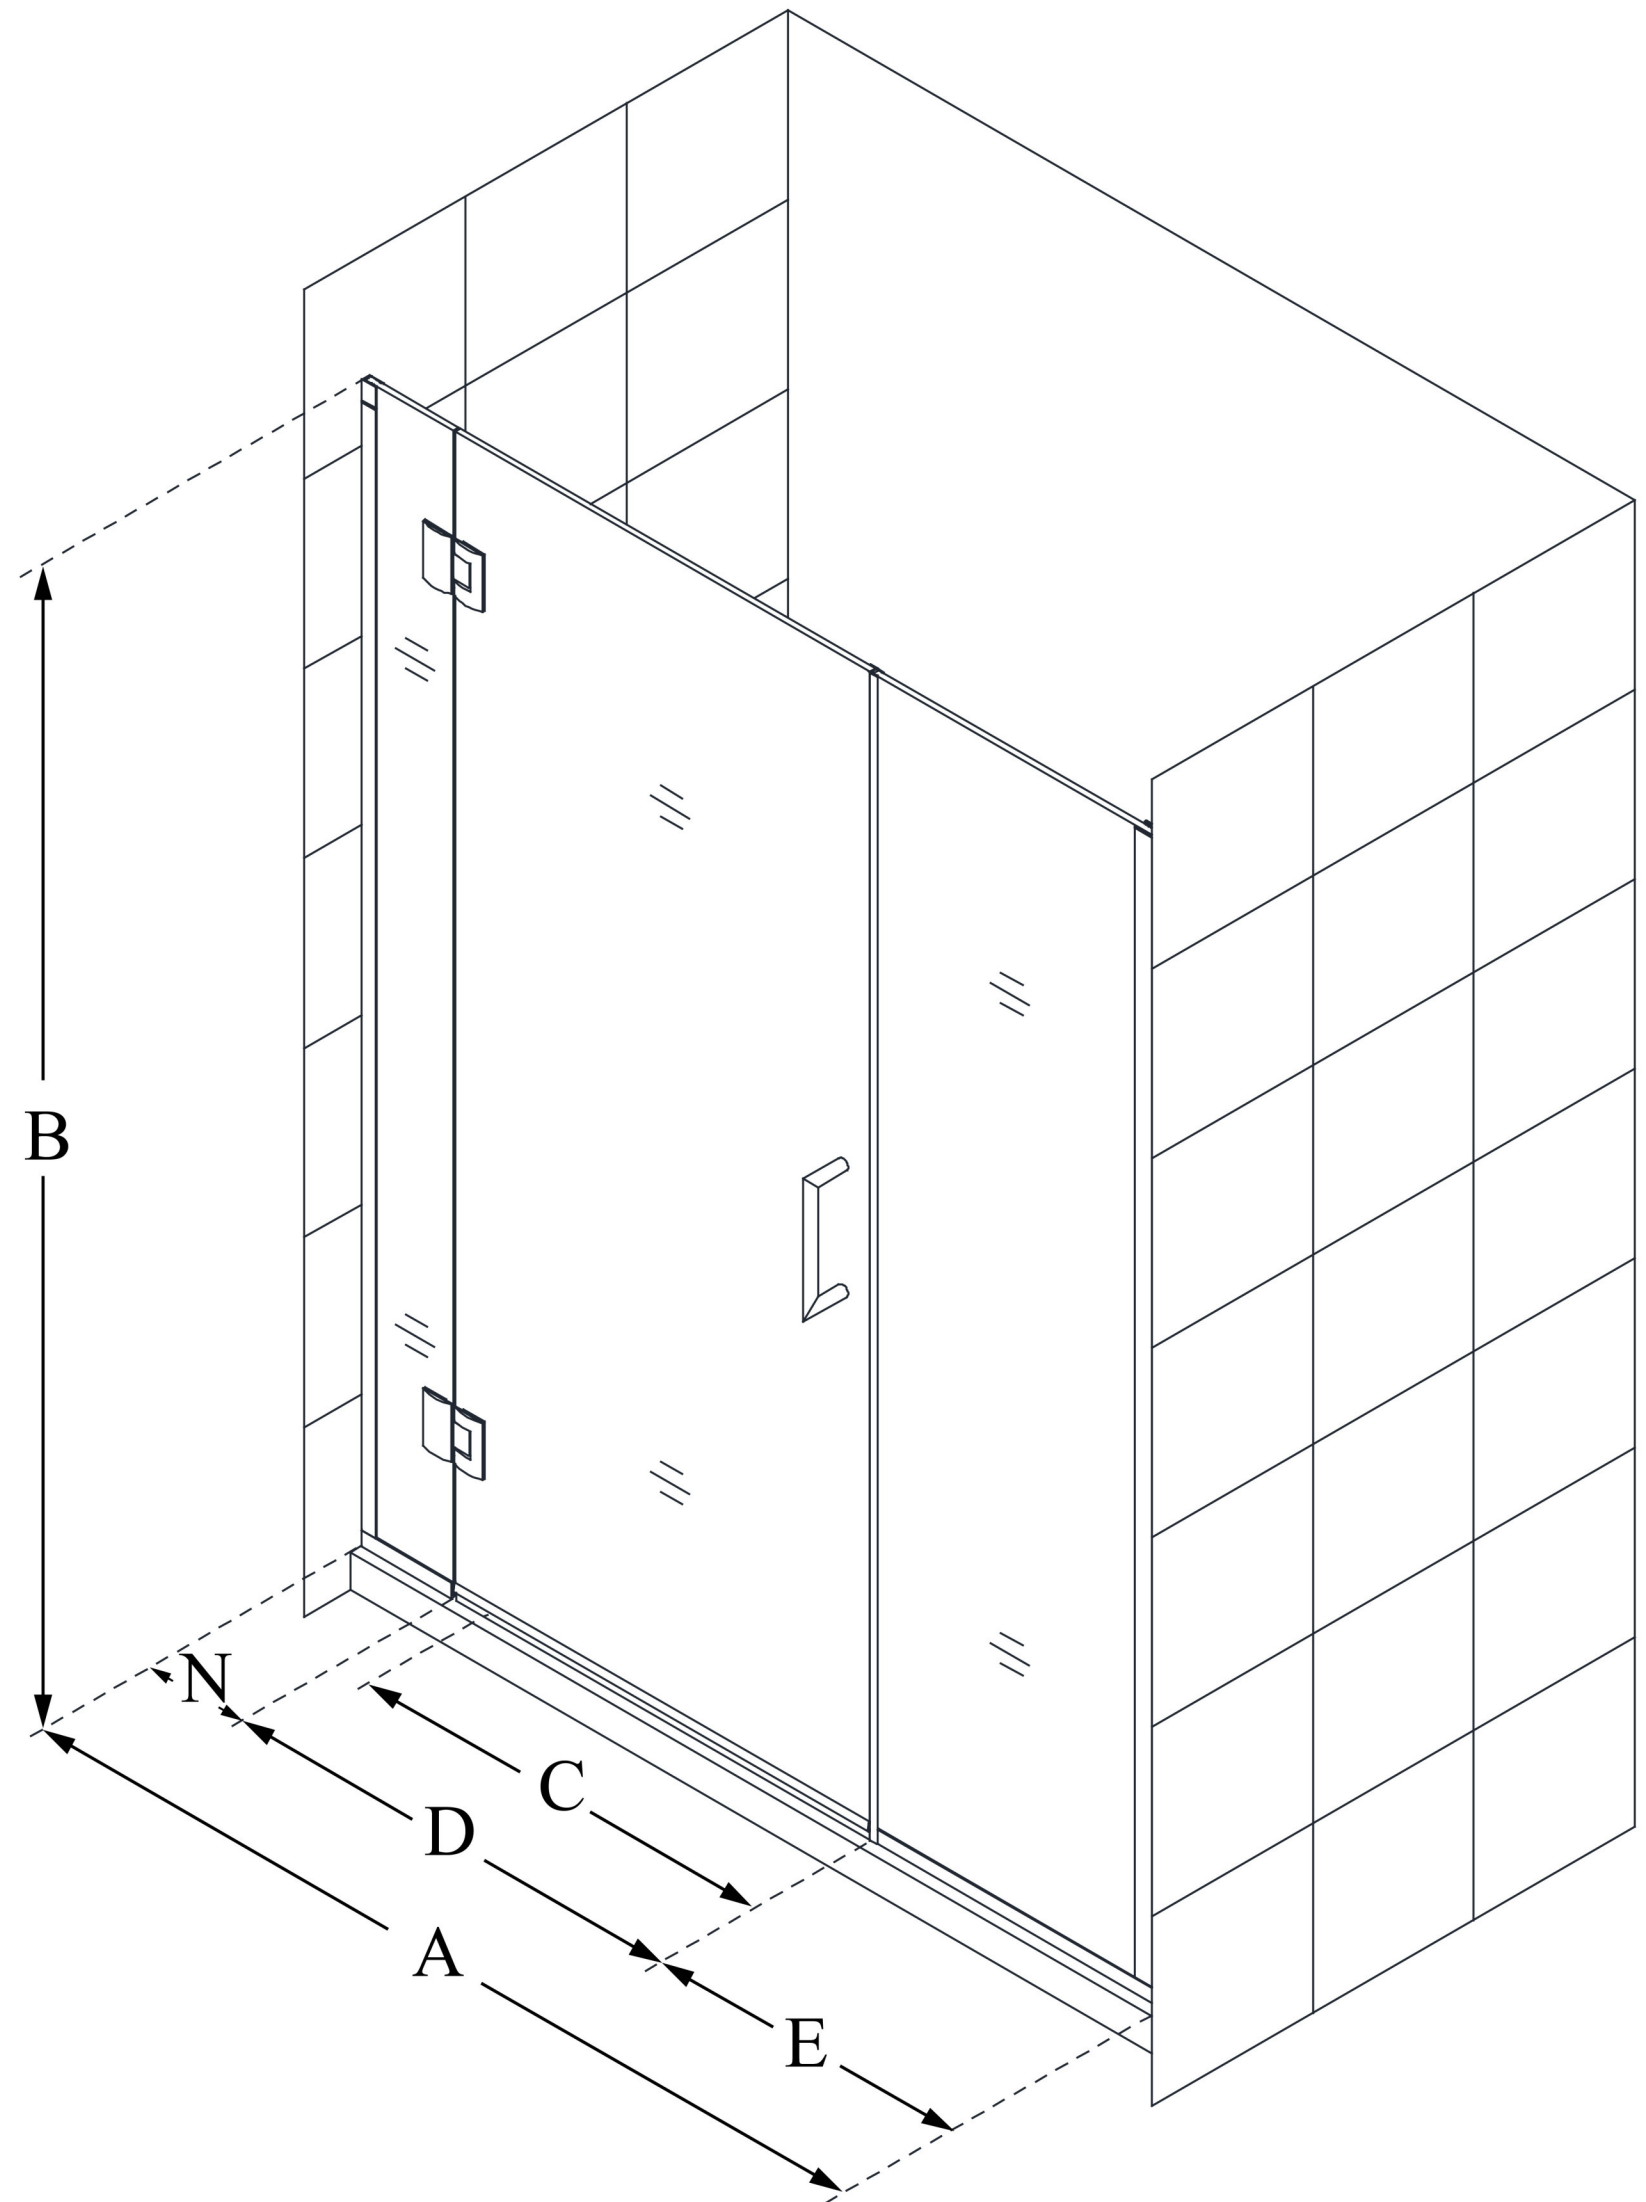

D1280672

UNIDOOR-X

DreamLine Unidoor-X 40-40 1/2
in. W x 72 in. H Frameless Hinged
Shower Door, Clear Glass

SWING DOOR

CONFIGURATION DIMENSIONS:

A: 40 - 40 1/2 in.

MODEL WIDTH

B: 72 in.

MODEL HEIGHT

C: 27 in.

ACCESS WIDTH

D: 28 in.

DOOR WIDTH

E: 6 in.

INLINE PANEL WIDTH

N: 6 in.

HINGE PANEL WIDTH

DreamLine reserves the right to update or modify the hardware or materials pictured without prior notice for the purpose of product improvement and customer satisfaction.