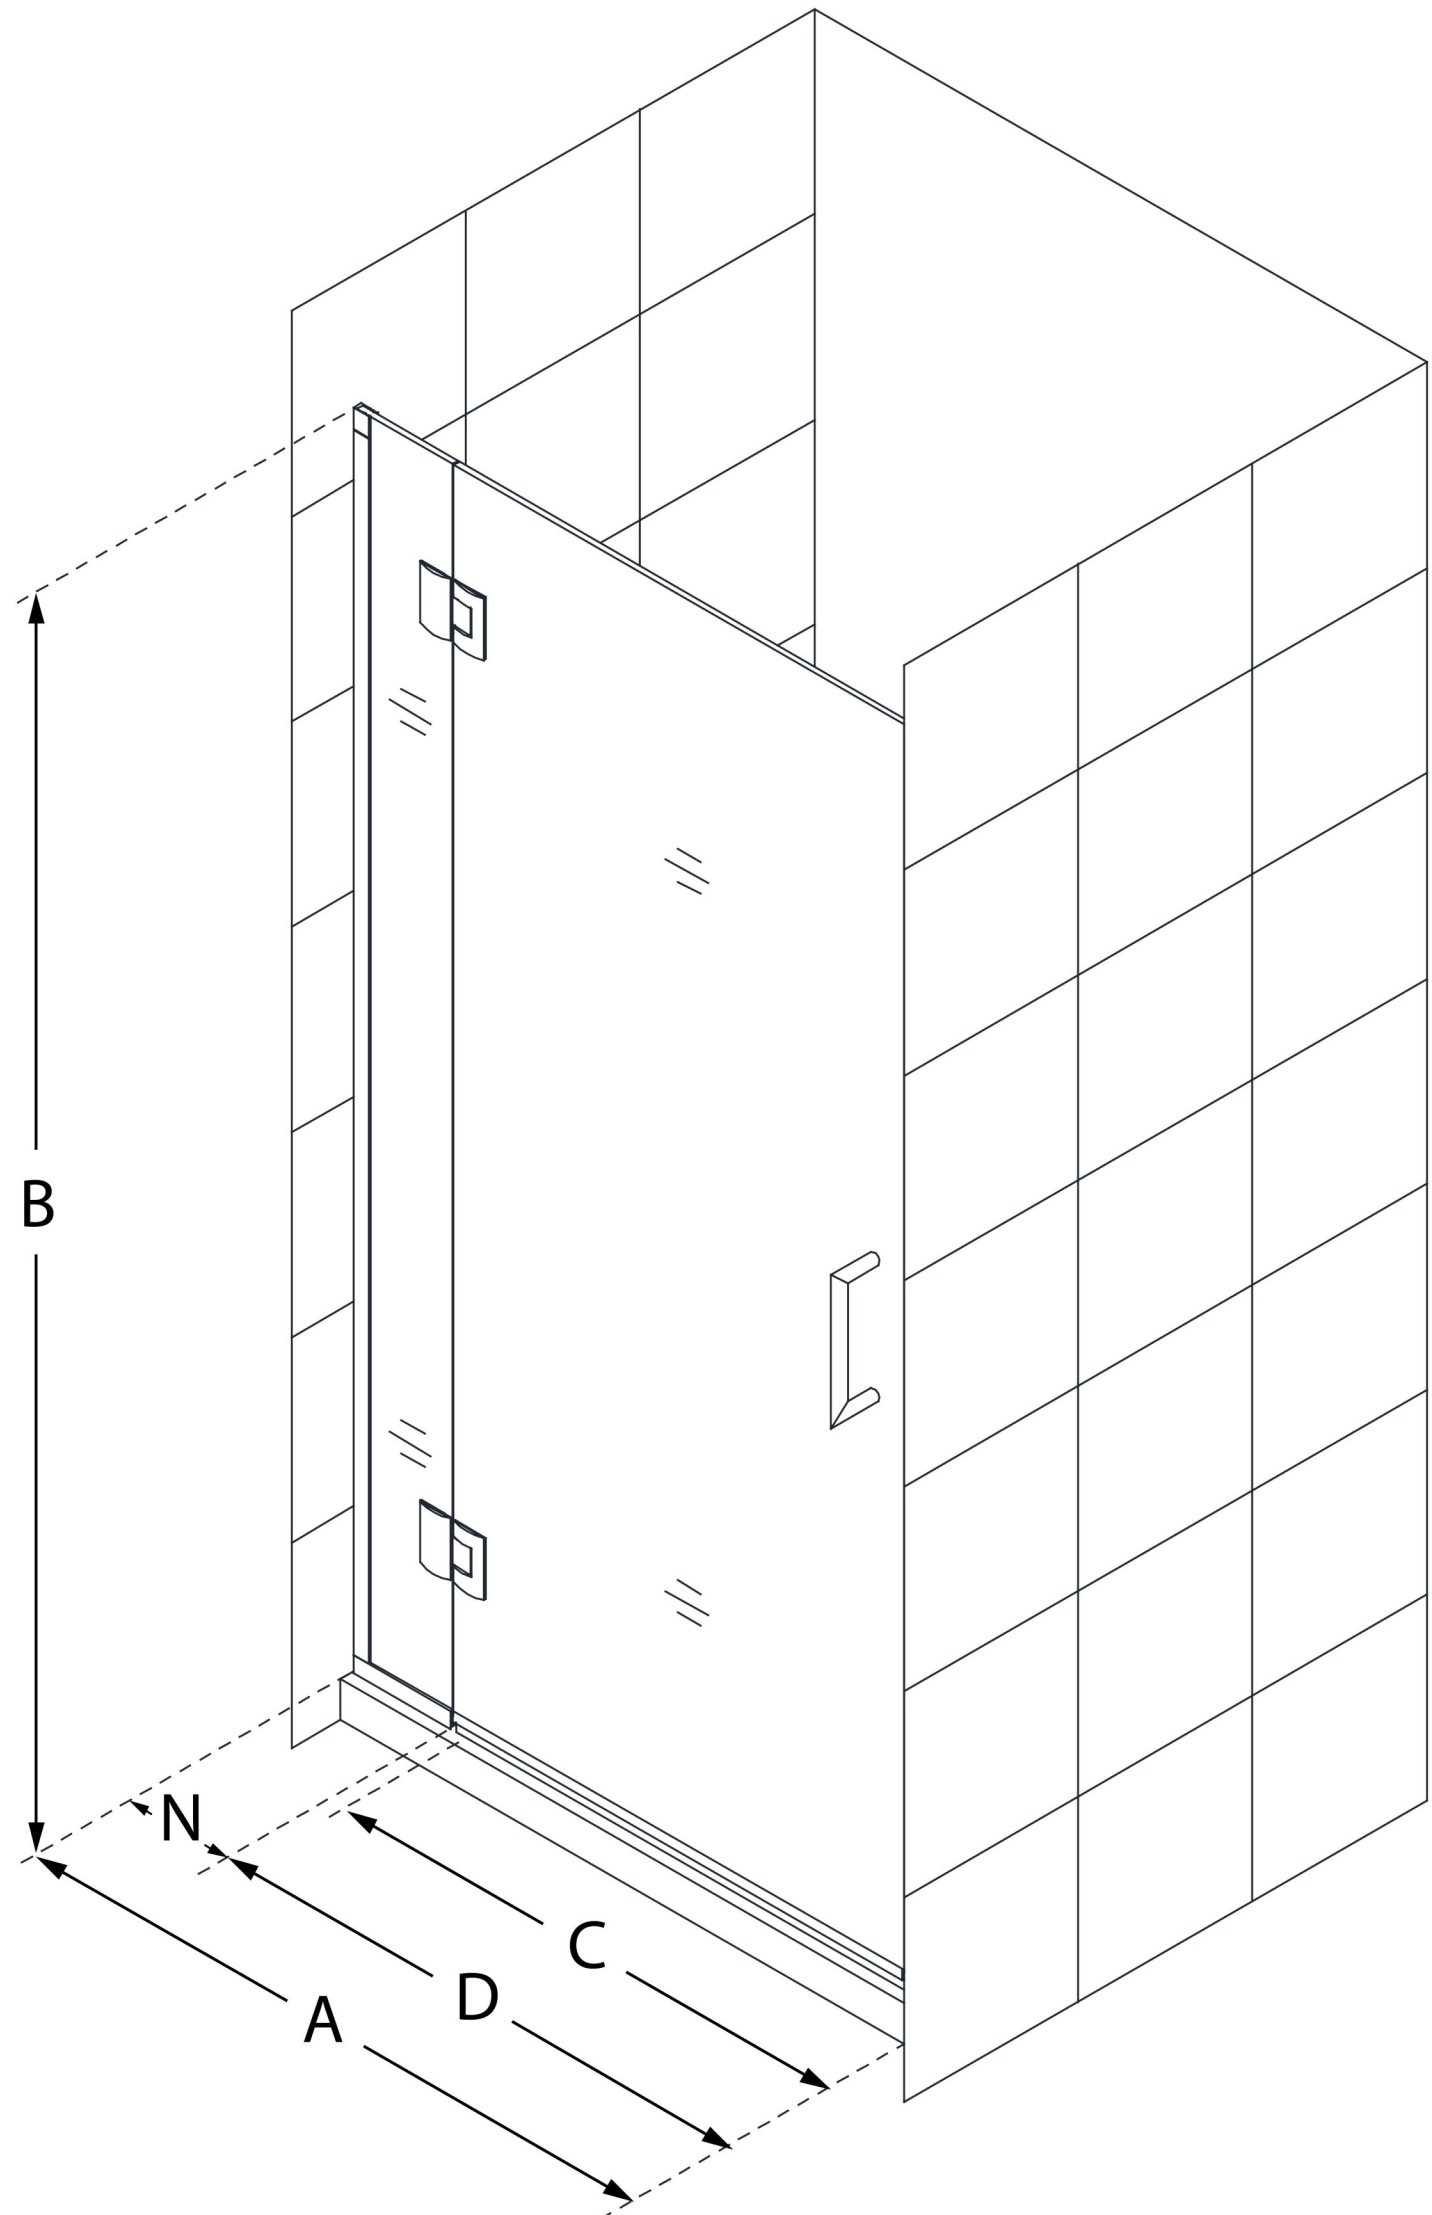

## UNIDOOR-X

DreamLine Unidoor-X 33 in. W x  
72 in. H Frameless Hinged Shower  
Door, Clear Glass

**SWING DOOR**

### CONFIGURATION DIMENSIONS:

**A: 33 in.**

MODEL WIDTH

**B: 72 in.**

MODEL HEIGHT

**C: 26 in.**

ACCESS WIDTH

**D: 27 in.**

DOOR WIDTH

**N: 6 in.**

HINGE PANEL WIDTH

DreamLine reserves the right to update or modify the hardware or materials pictured without prior notice for the purpose of product improvement and customer satisfaction.