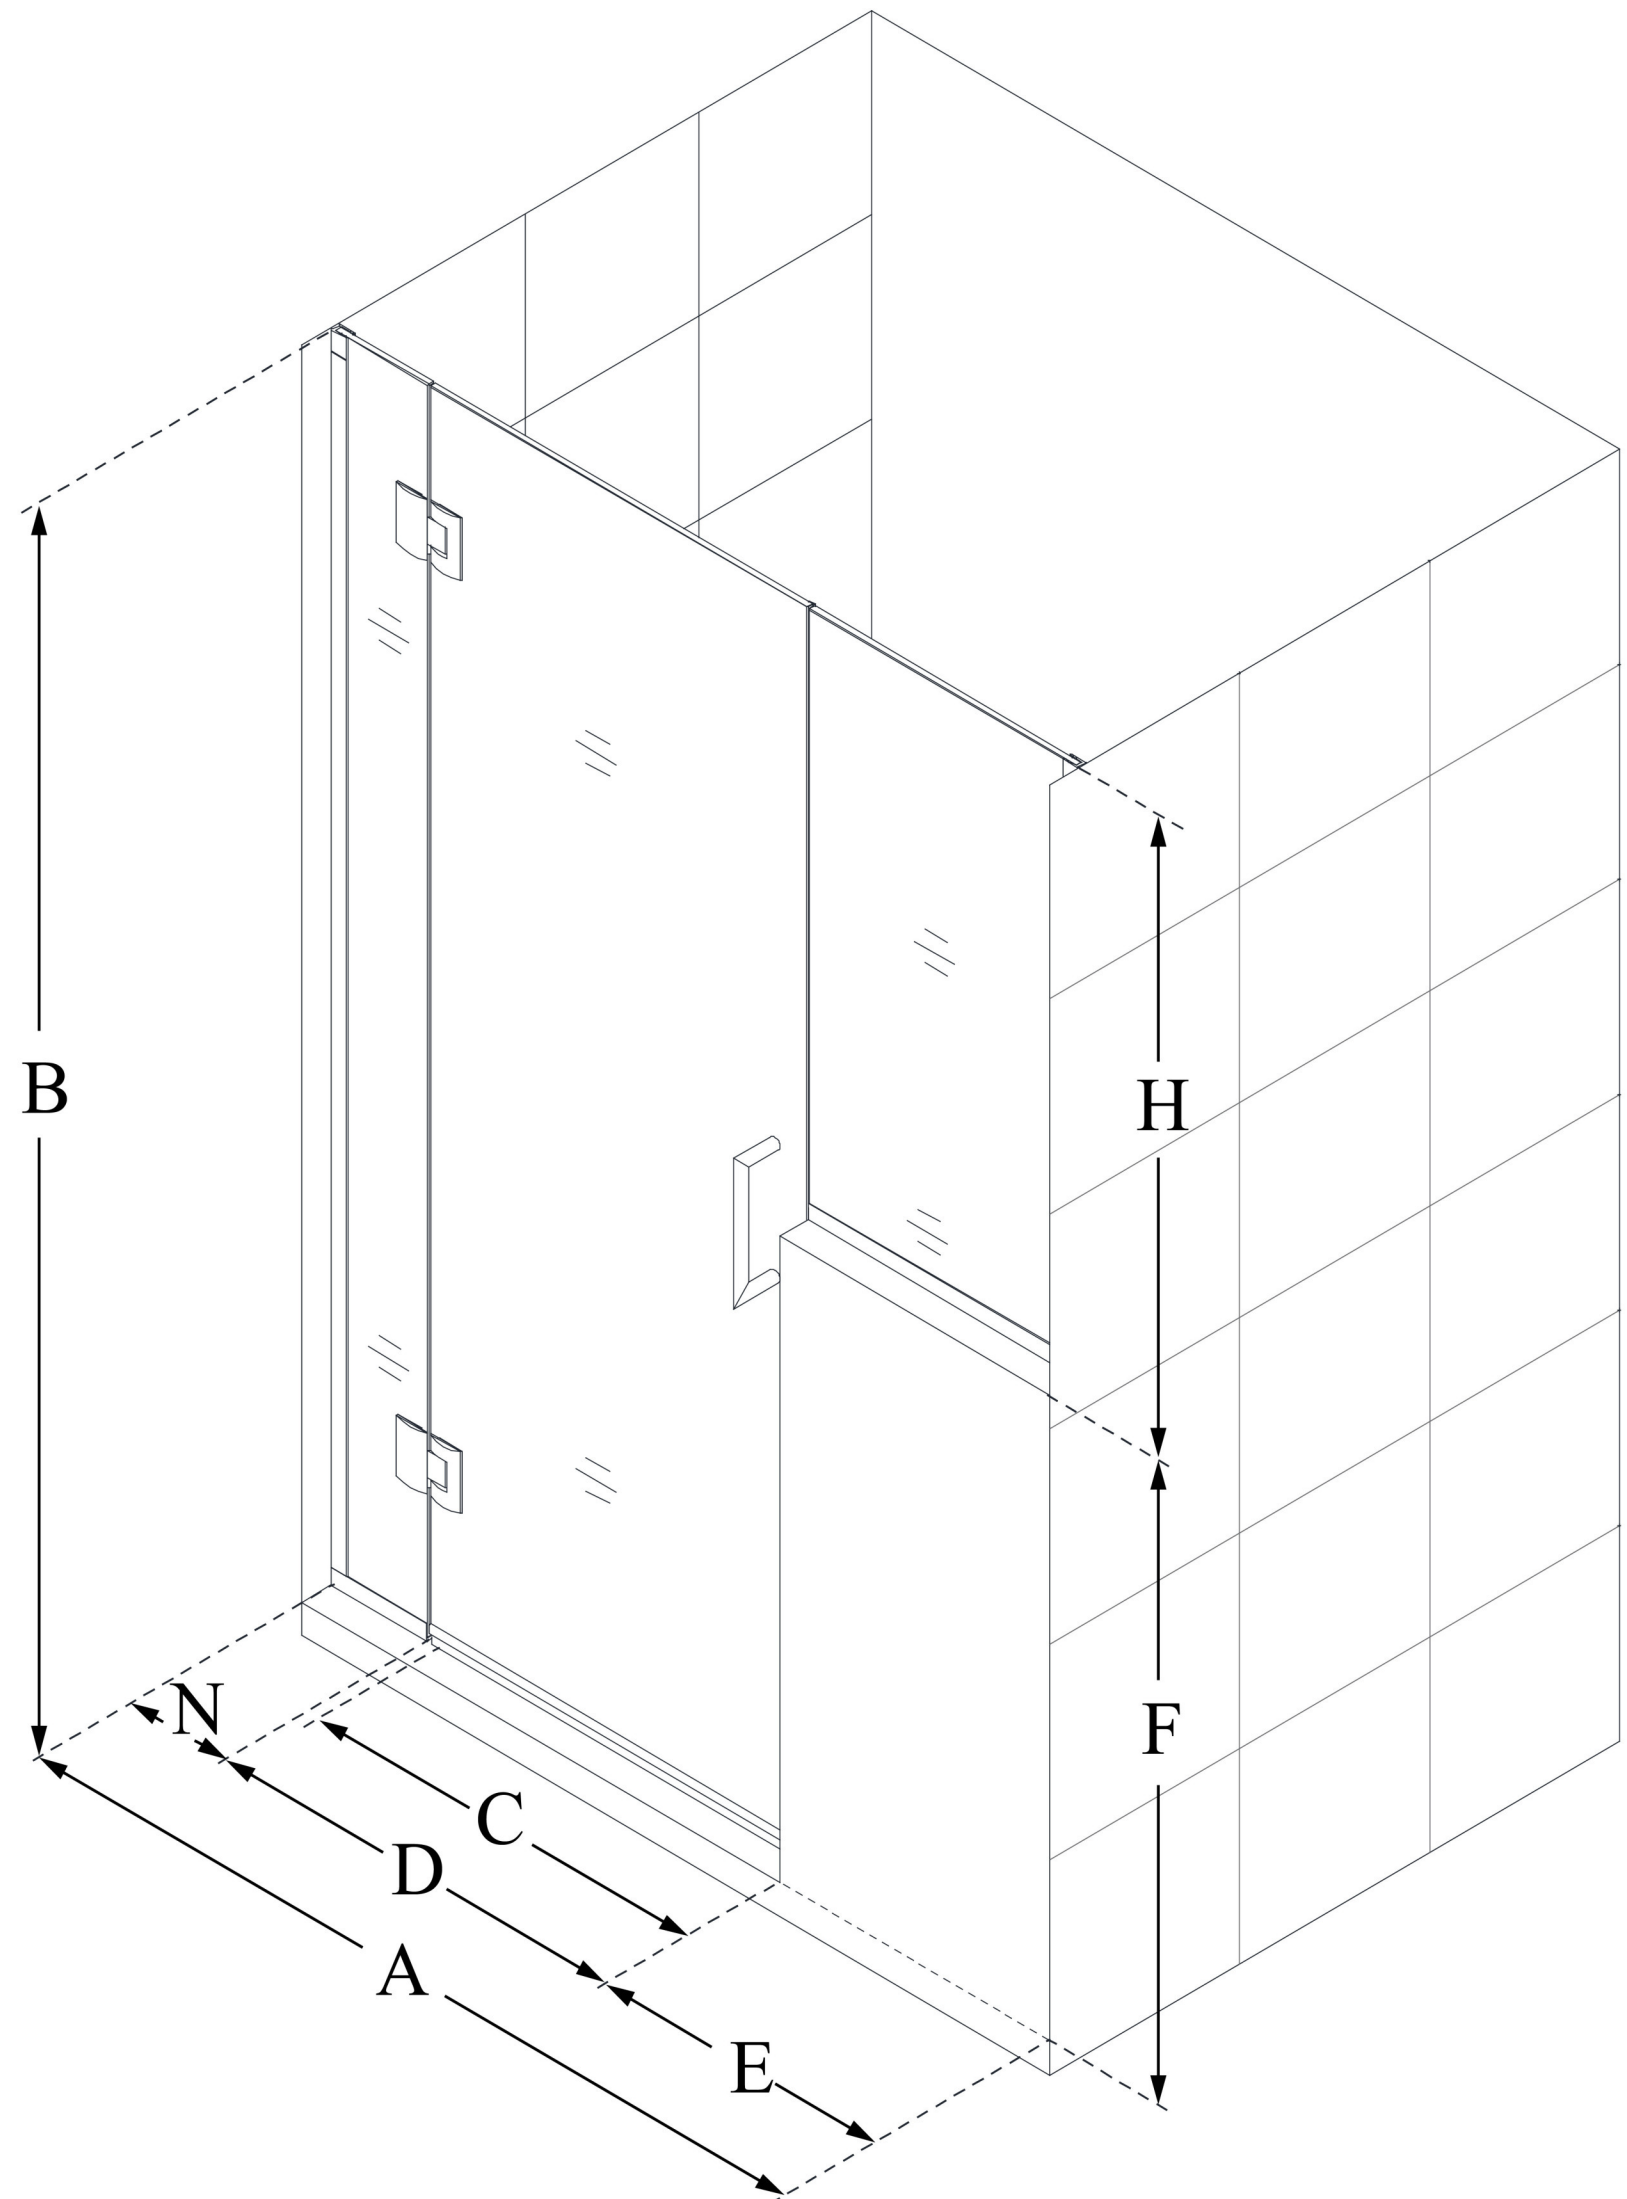

D1273636

UNIDOOR-X

DreamLine Unidoor-X 69-69 1/2 in. W x 72 in. H Frameless Hinged Shower Door, Clear Glass

SWING DOOR

**CONFIGURATION
DIMENSIONS:**

A: 69 - 69 1/2 in.

MODEL WIDTH

B: 72 in.

MODEL HEIGHT

C: 26 in.

ACCESS WIDTH

D: 27 in.

DOOR WIDTH

E: 36 in.

INLINE PANEL WIDTH

F: 36 in.

BUTTRESS WALL HEIGHT

H: 36 in.

BUTTRESS GLASS HEIGHT

N: 6 in.

HINGE PANEL WIDTH

DreamLine reserves the right to update or modify the hardware or materials pictured without prior notice for the purpose of product improvement and customer satisfaction.