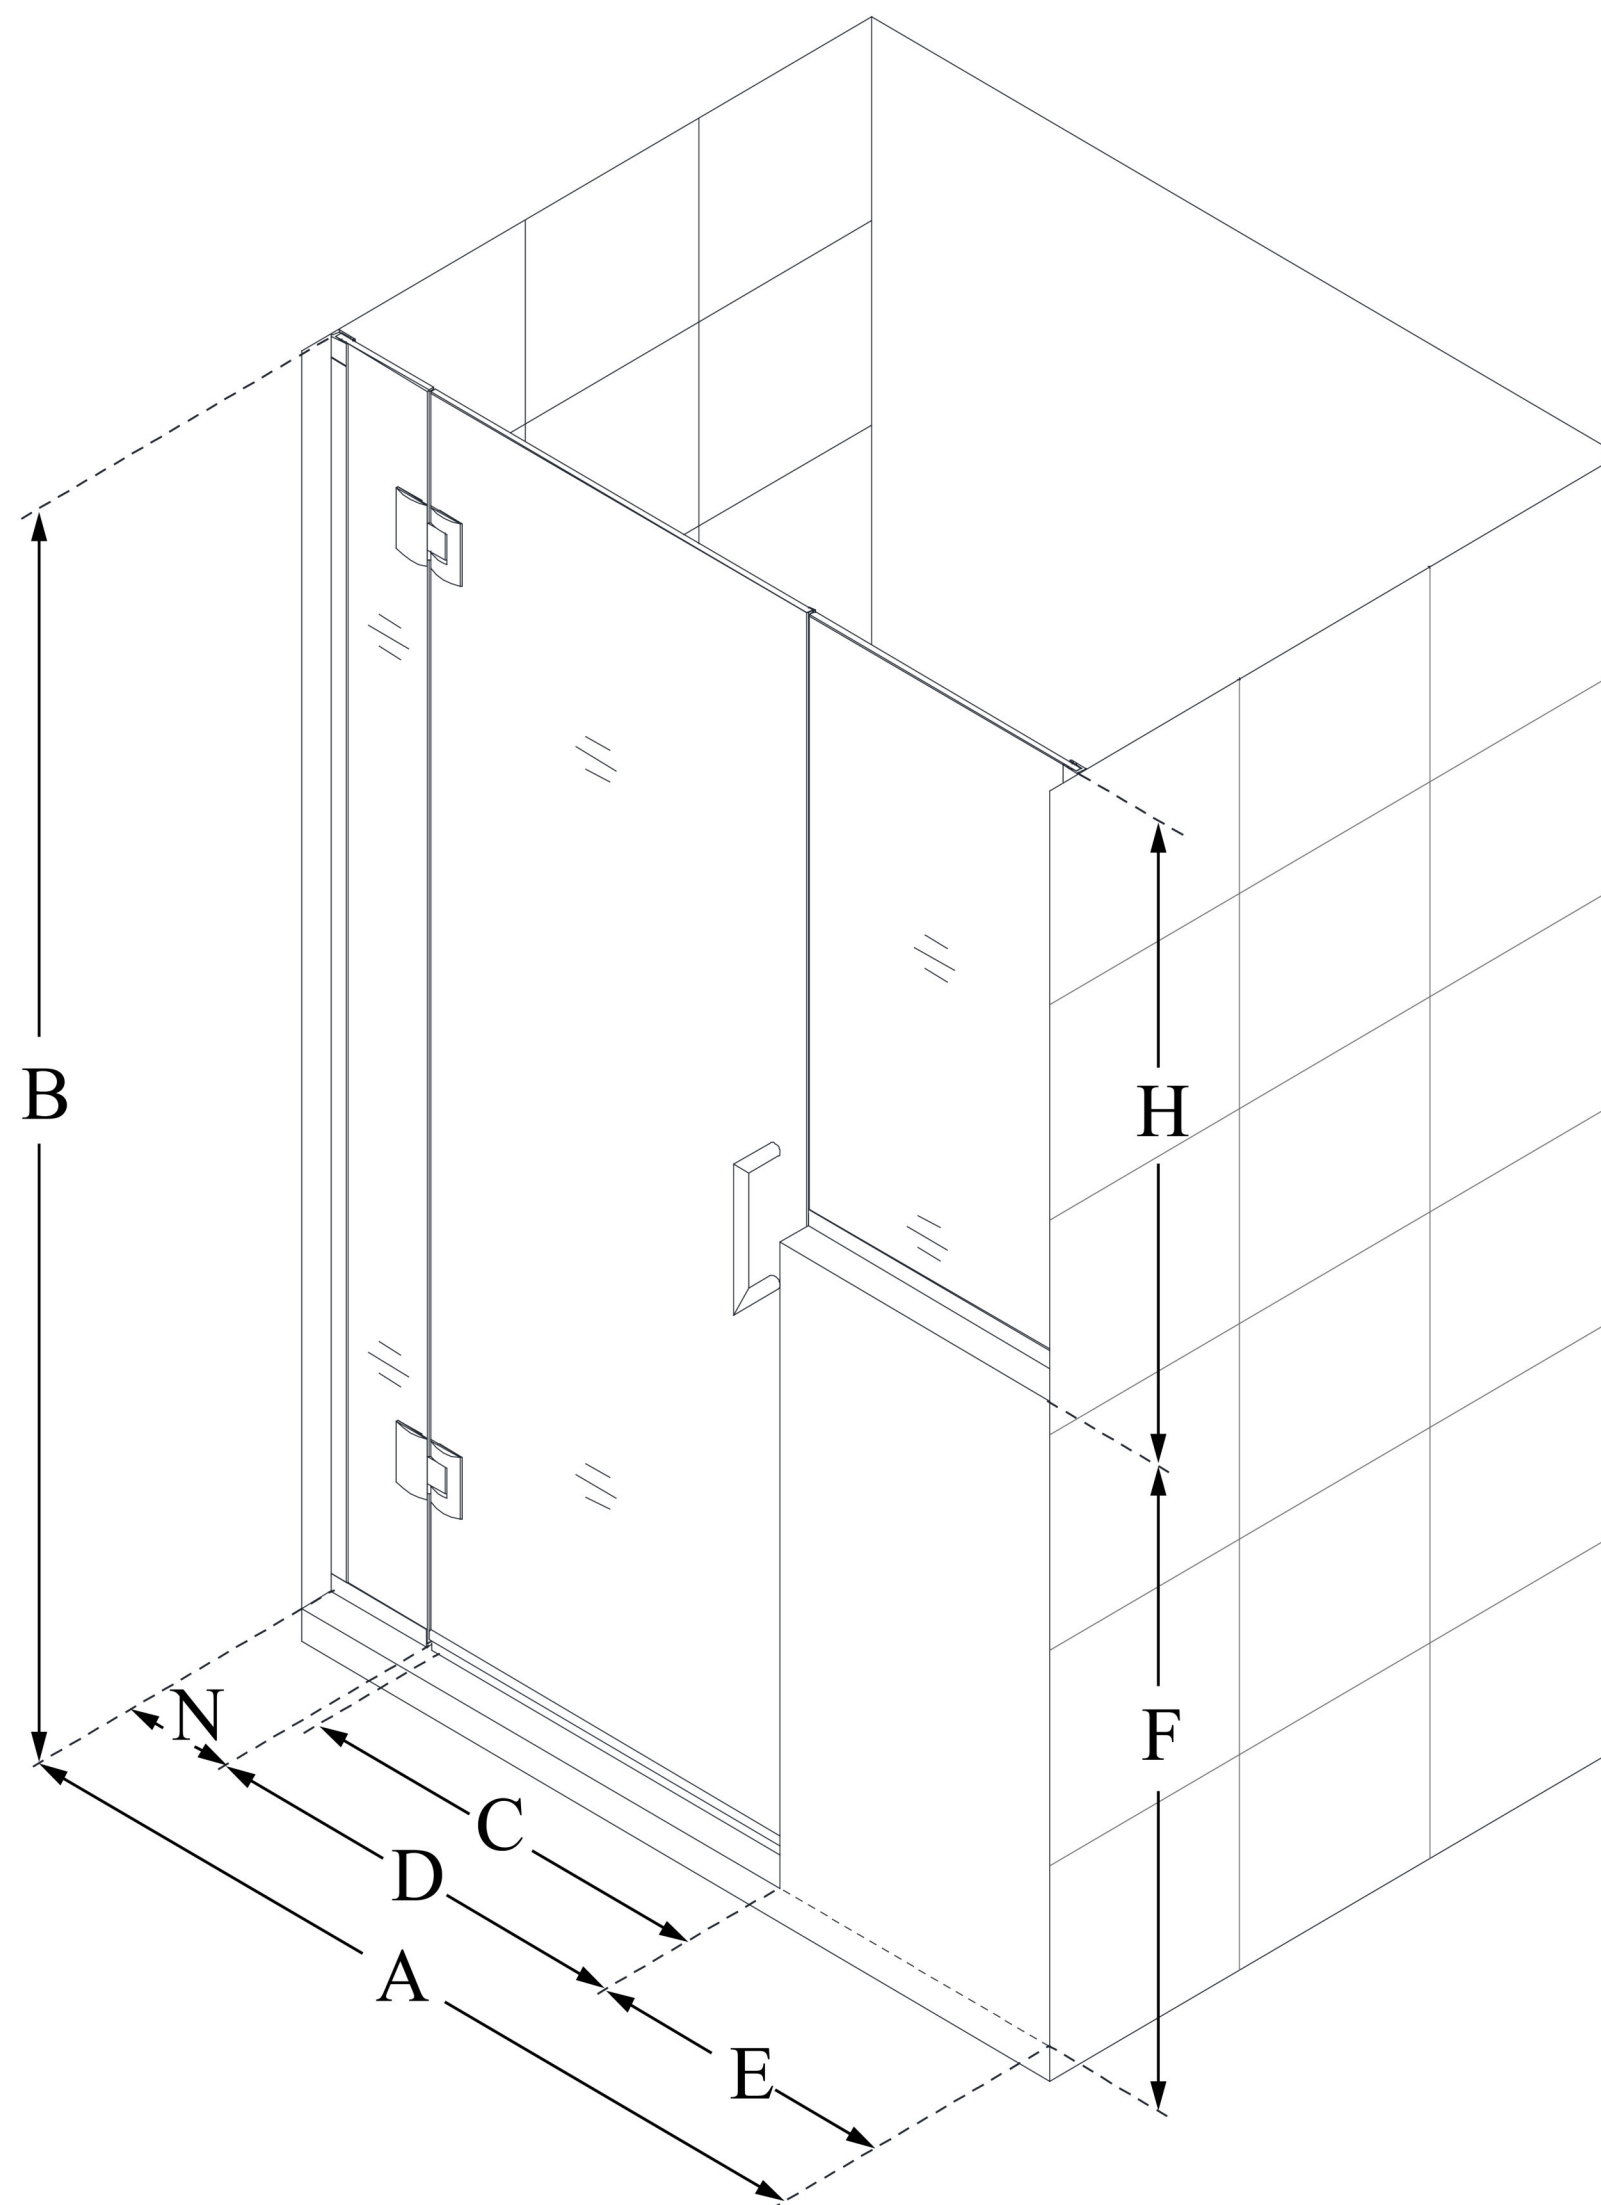

D1273634

UNIDOOR-X

DreamLine Unidoor-X 69-69 1/2 in. W x 72 in. H Frameless Hinged Shower Door, Clear Glass

SWING DOOR

**CONFIGURATION
DIMENSIONS:**

A: 69 - 69 1/2 in.

MODEL WIDTH

B: 72 in.

MODEL HEIGHT

C: 26 in.

ACCESS WIDTH

D: 27 in.

DOOR WIDTH

E: 36 in.

INLINE PANEL WIDTH

F: 38 in.

BUTTRESS WALL HEIGHT

H: 34 in.

BUTTRESS GLASS HEIGHT

N: 6 in.

HINGE PANEL WIDTH

DreamLine reserves the right to update or modify the hardware or materials pictured without prior notice for the purpose of product improvement and customer satisfaction.