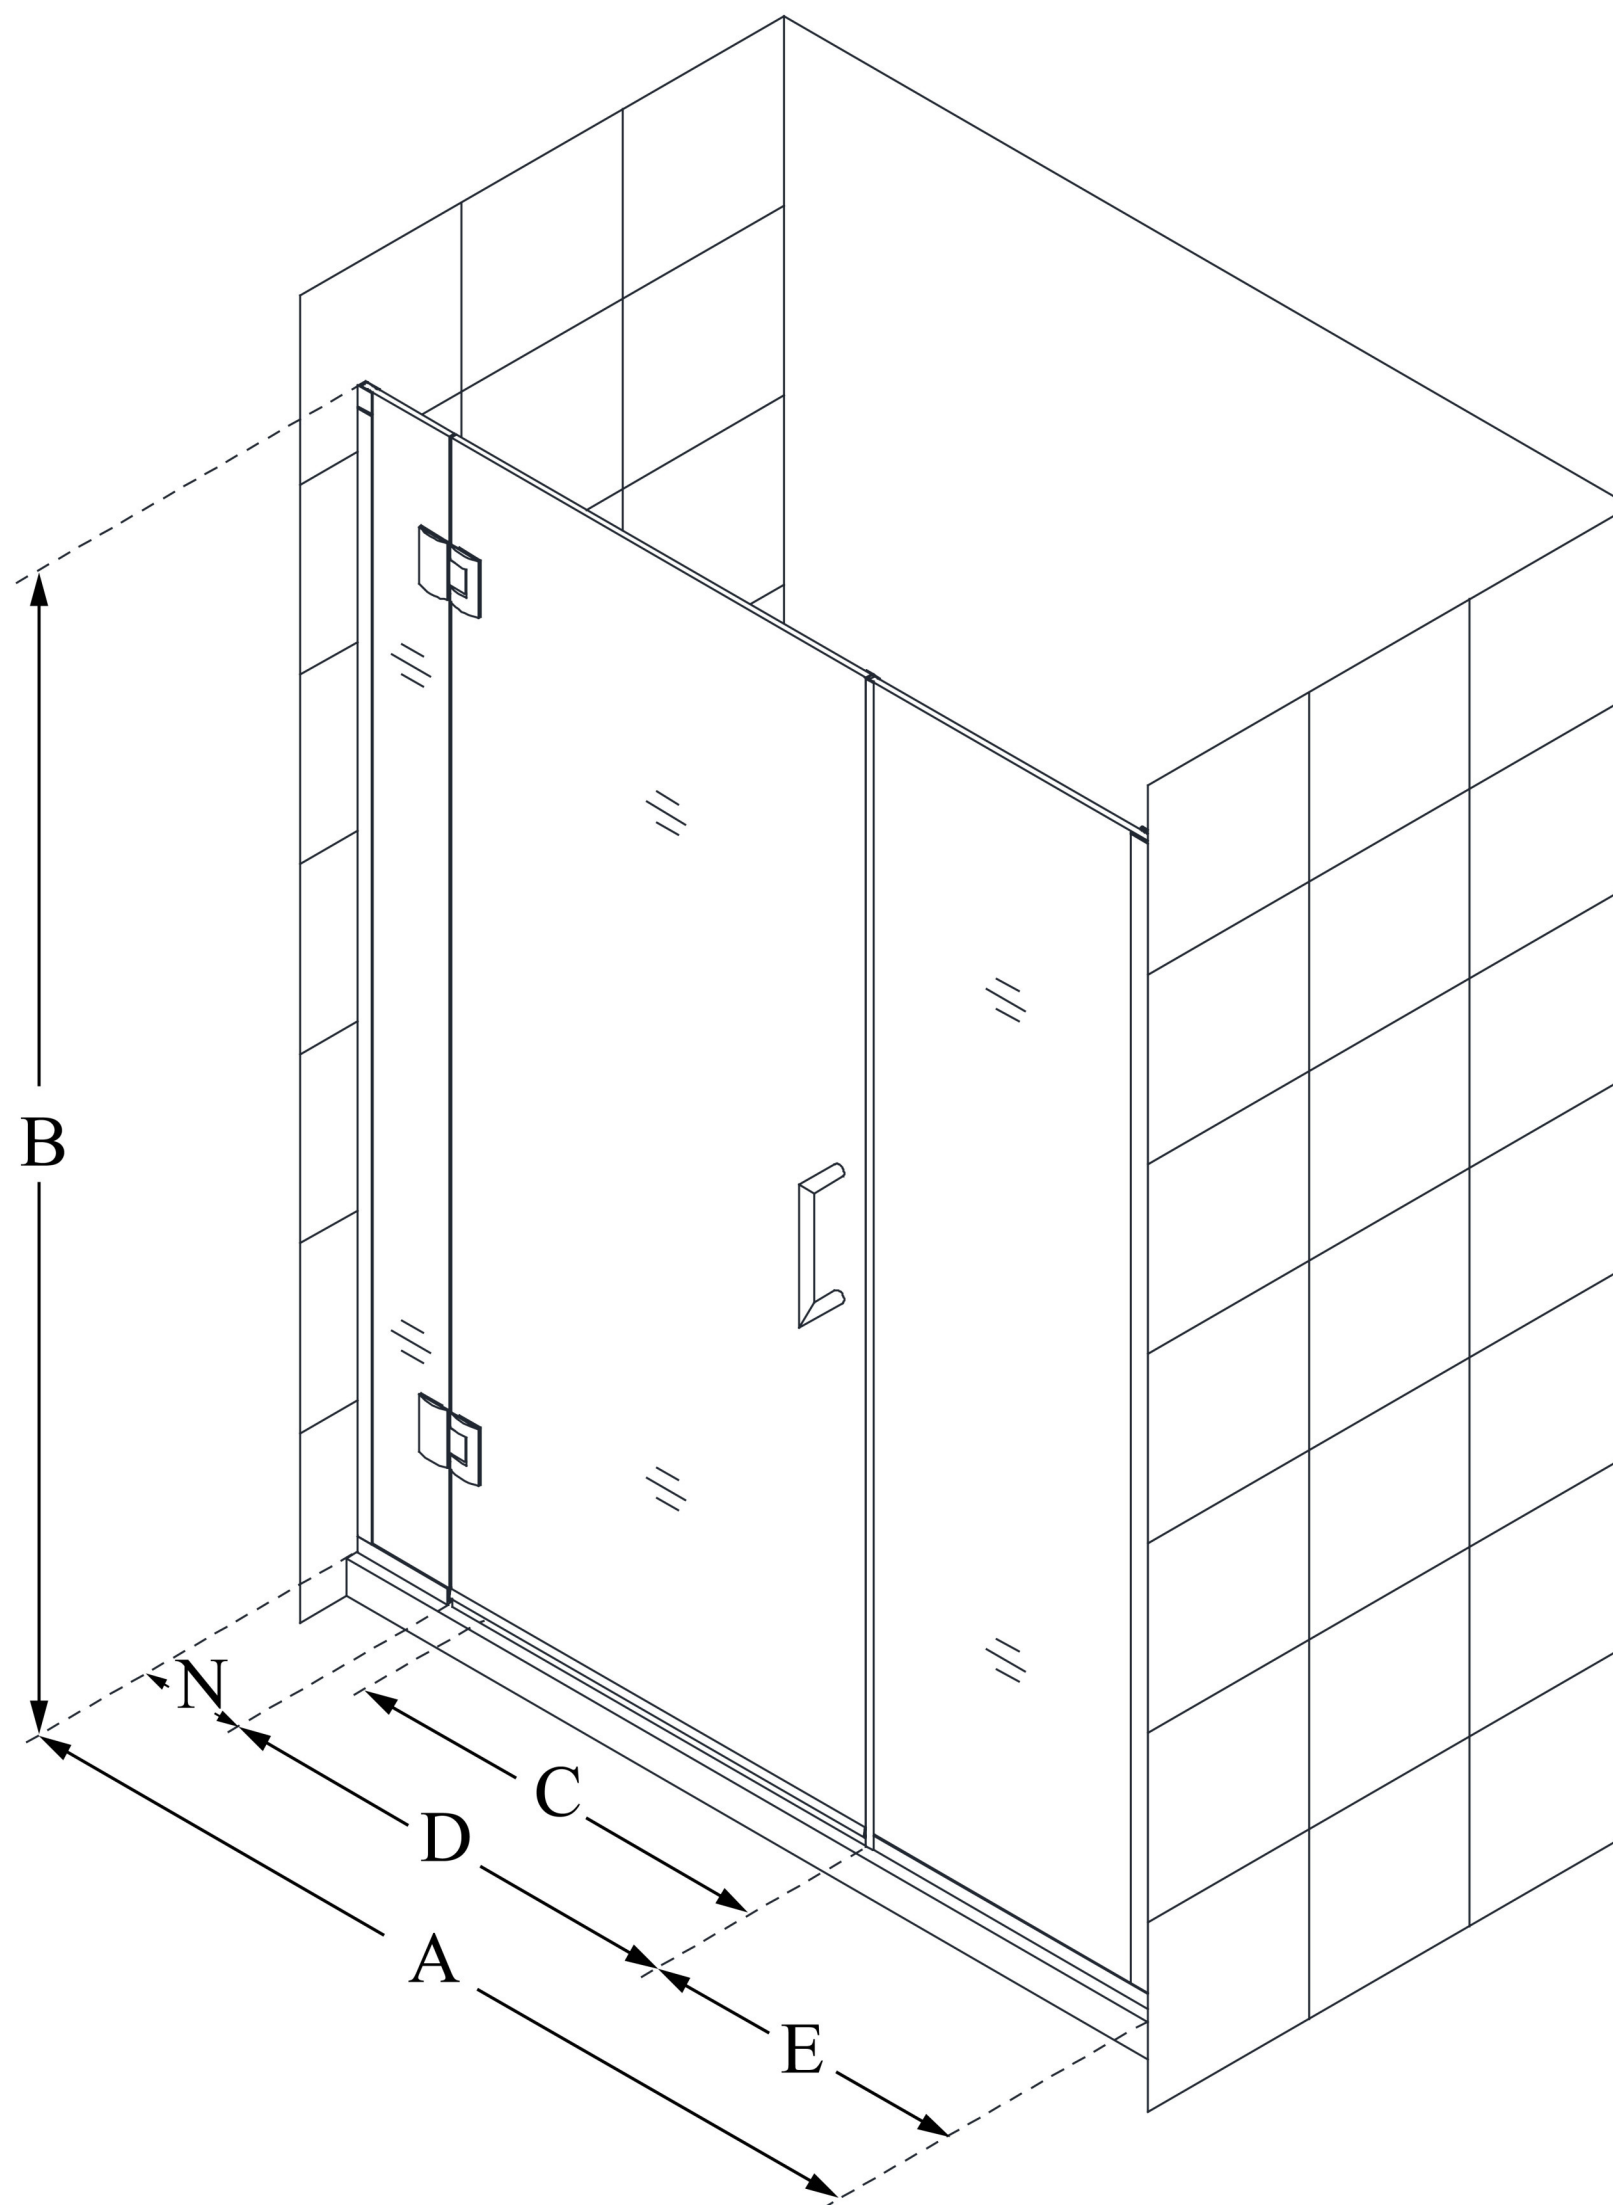

## UNIDOOR-X

DreamLine Unidoor-X 63 1/2-64  
in. W x 72 in. H Frameless Hinged  
Shower Door, Clear Glass

**SWING DOOR**

### CONFIGURATION DIMENSIONS:

**A: 63 1/2 - 64 in.**

MODEL WIDTH

**B: 72 in.**

MODEL HEIGHT

**C: 26 in.**

ACCESS WIDTH

**D: 27 in.**

DOOR WIDTH

**E: 30 1/2 in.**

INLINE PANEL WIDTH

**N: 6 in.**

HINGE PANEL WIDTH

DreamLine reserves the right to update or modify the hardware or materials pictured without prior notice for the purpose of product improvement and customer satisfaction.