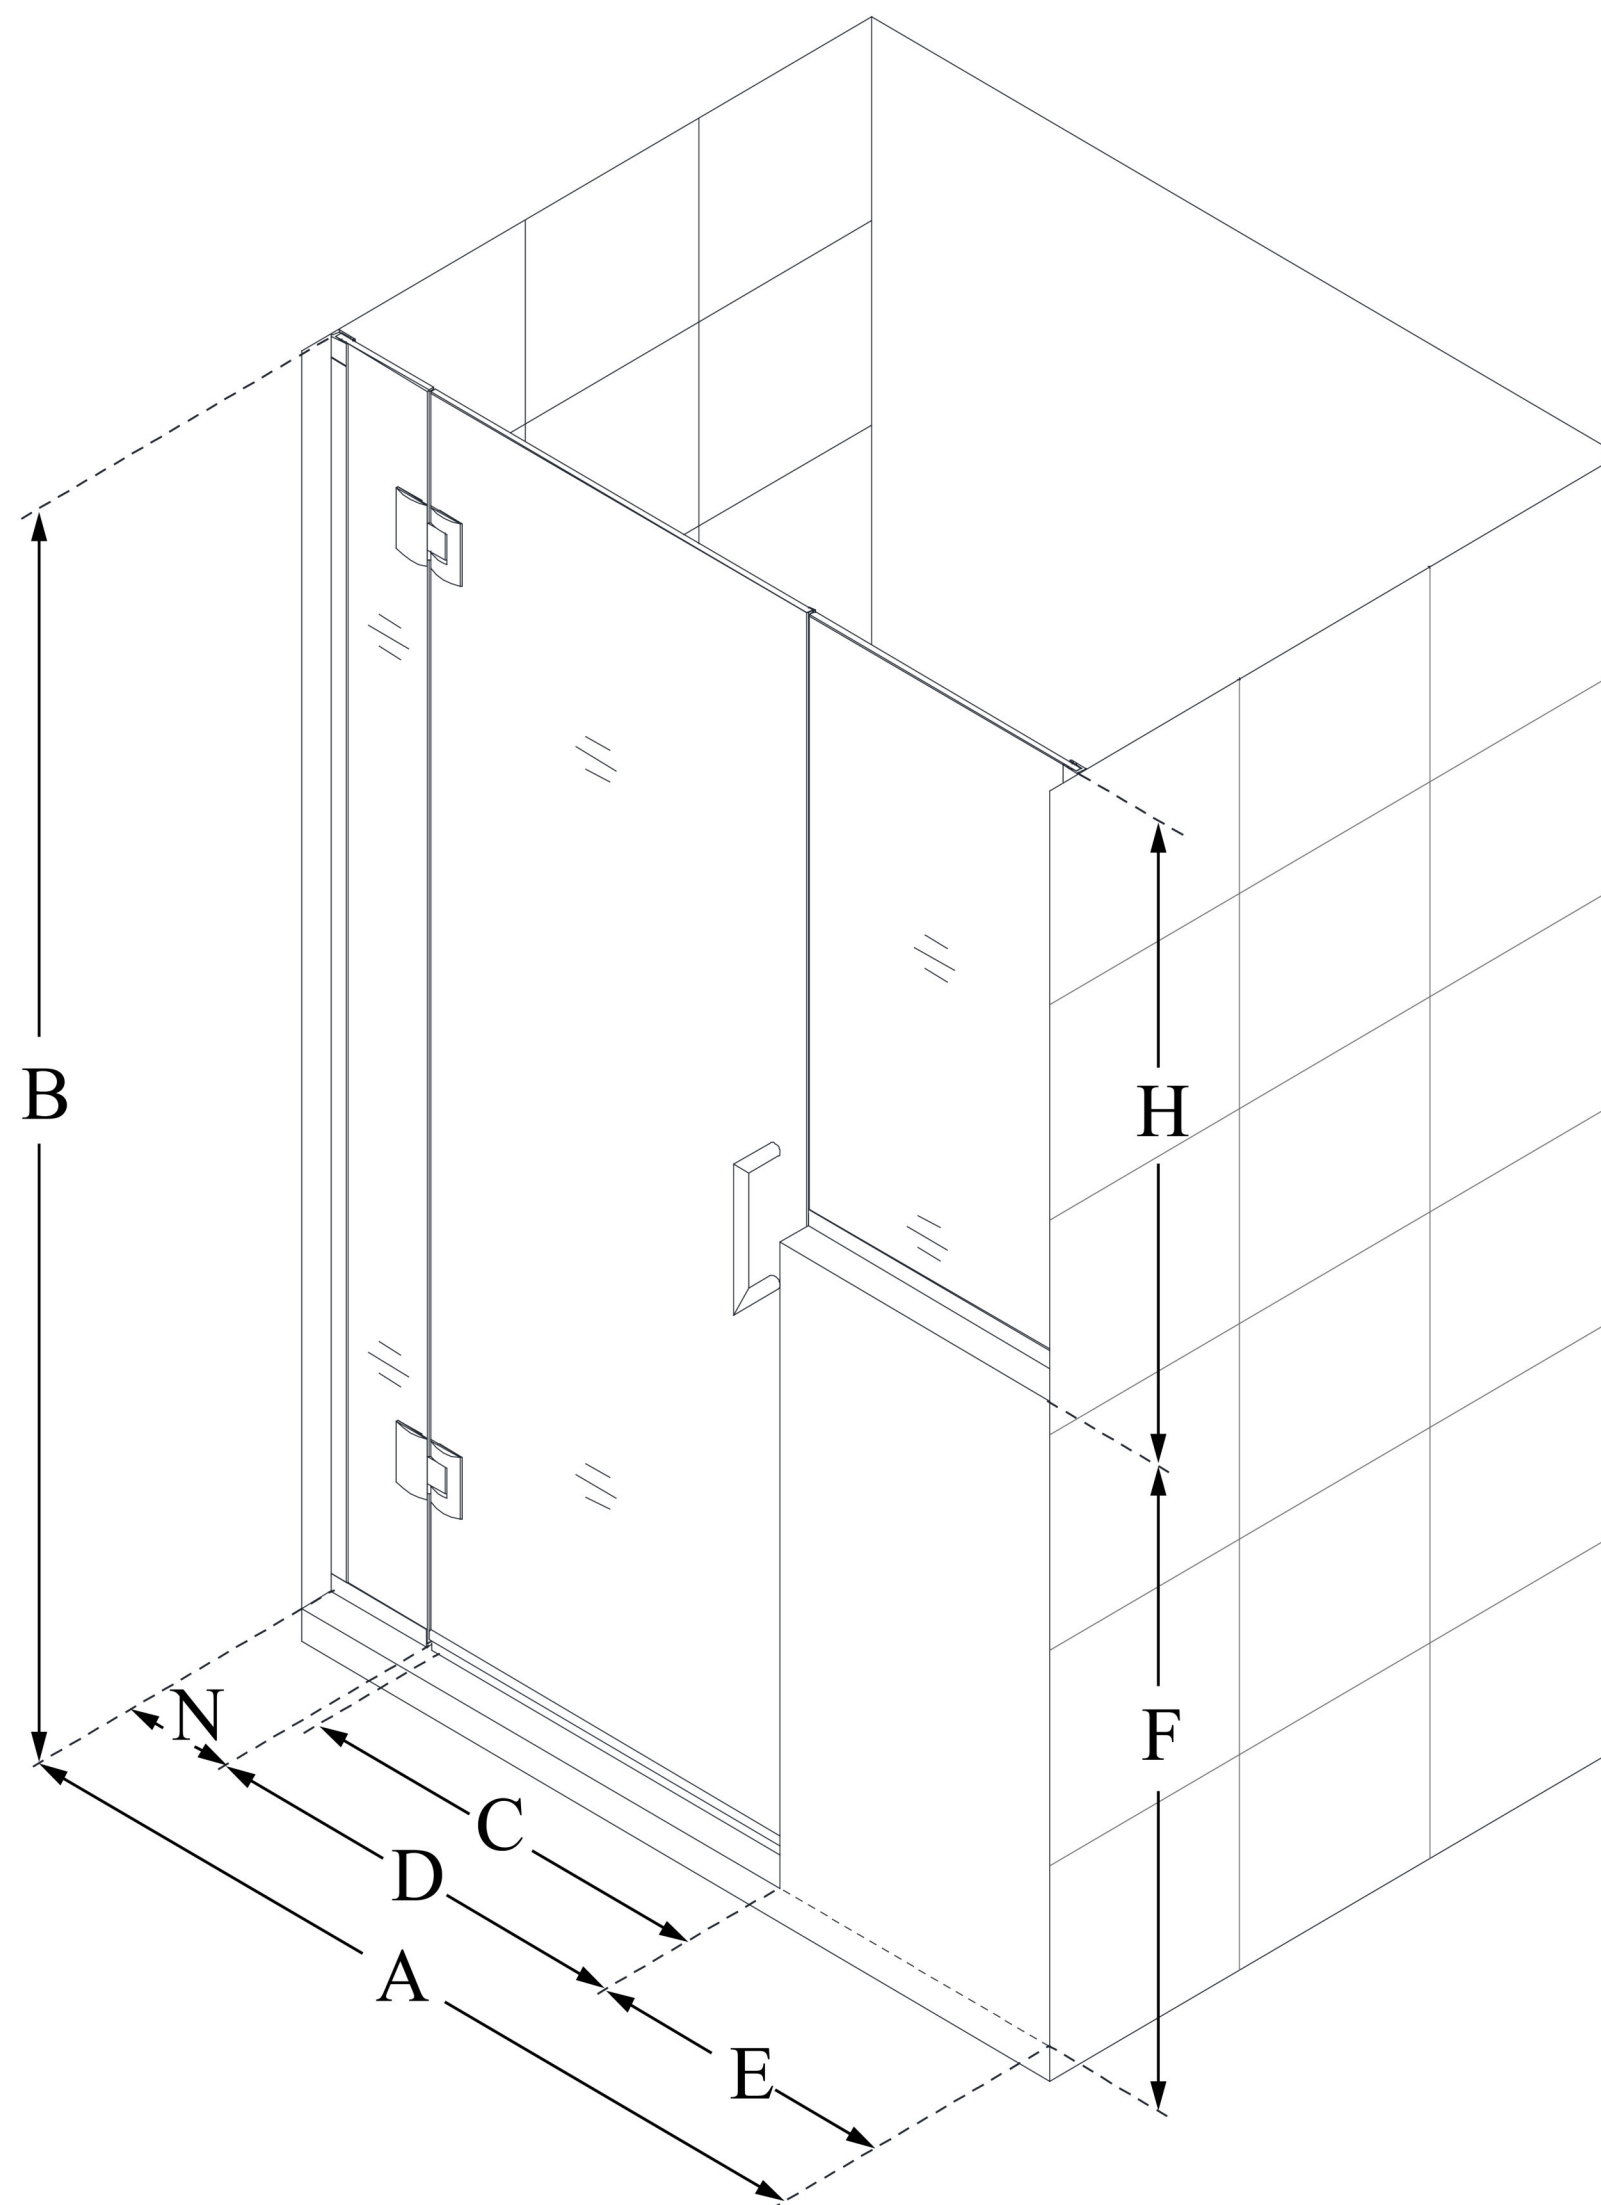

D1273036

UNIDOOR-X

DreamLine Unidoor-X 63-63 1/2 in. W x 72 in. H Frameless Hinged Shower Door, Clear Glass

SWING DOOR

**CONFIGURATION
DIMENSIONS:**

A: 63 - 63 1/2 in.

MODEL WIDTH

B: 72 in.

MODEL HEIGHT

C: 26 in.

ACCESS WIDTH

D: 27 in.

DOOR WIDTH

E: 30 in.

INLINE PANEL WIDTH

F: 36 in.

BUTTRESS WALL HEIGHT

H: 36 in.

BUTTRESS GLASS HEIGHT

N: 6 in.

HINGE PANEL WIDTH

DreamLine reserves the right to update or modify the hardware or materials pictured without prior notice for the purpose of product improvement and customer satisfaction.