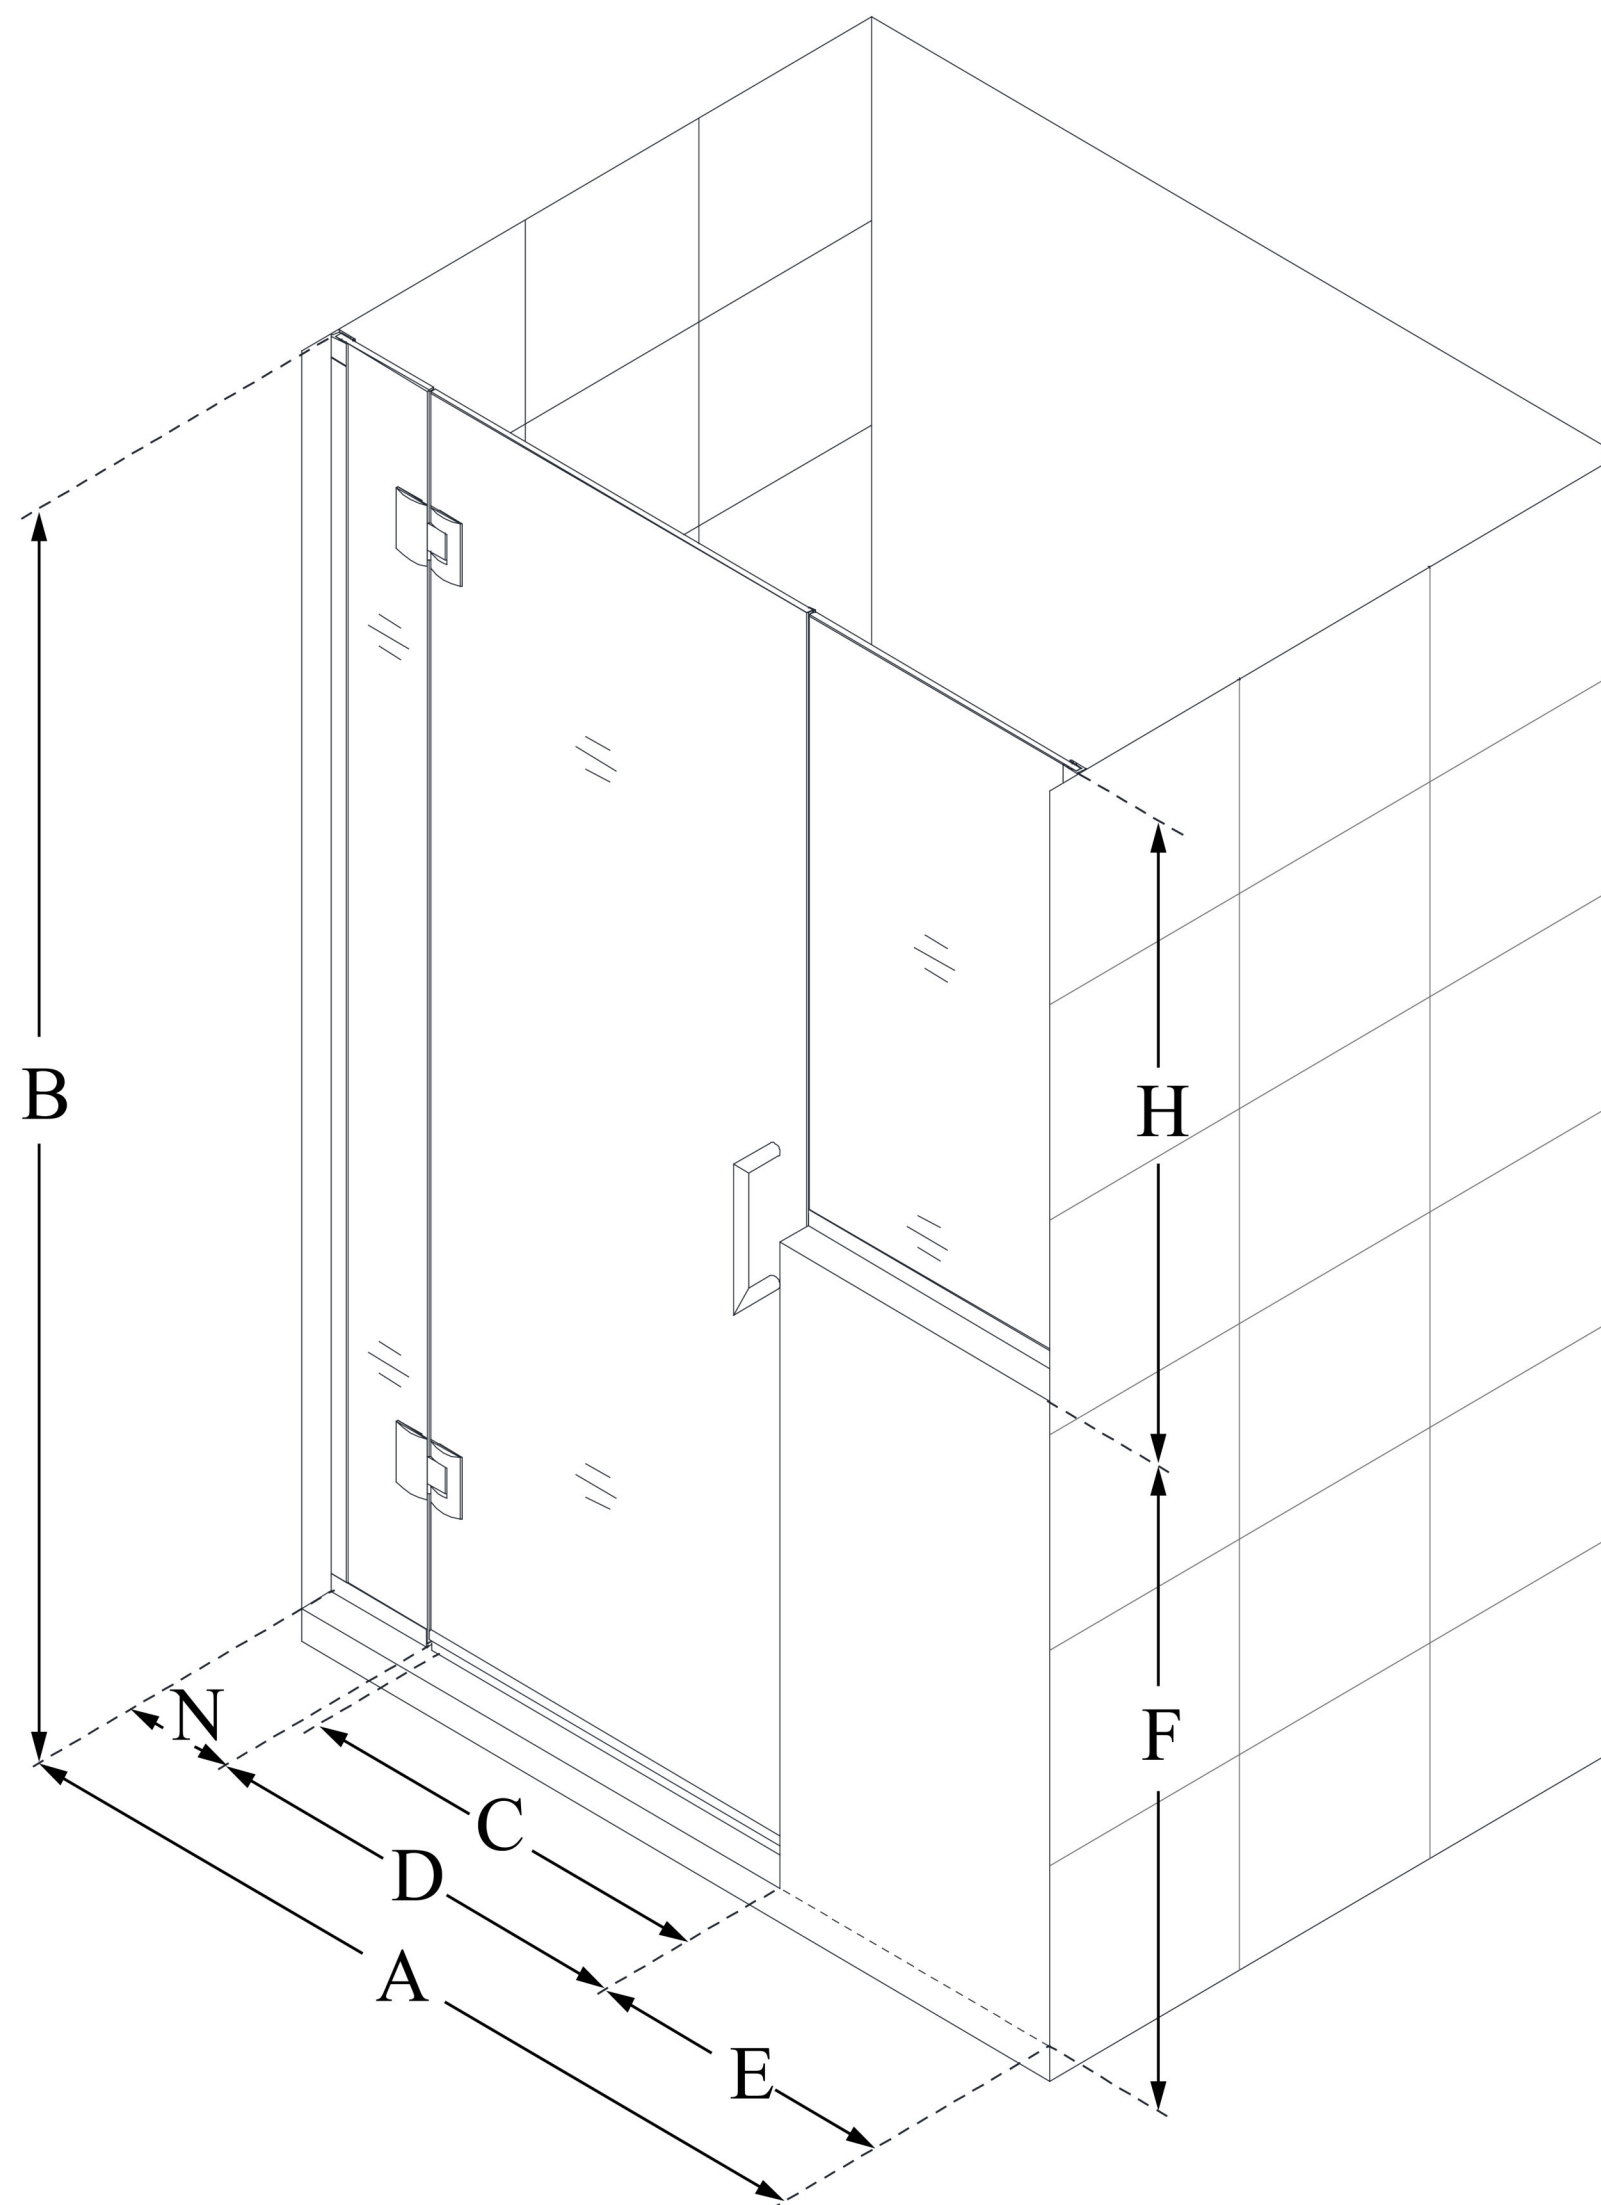

D1273034

UNIDOOR-X

DreamLine Unidoor-X 63-63 1/2
in. W x 72 in. H Frameless Hinged
Shower Door, Clear Glass

SWING DOOR

CONFIGURATION DIMENSIONS:

A: 63 - 63 1/2 in.

MODEL WIDTH

B: 72 in.

MODEL HEIGHT

C: 26 in.

ACCESS WIDTH

D: 27 in.

DOOR WIDTH

E: 30 in.

INLINE PANEL WIDTH

F: 38 in.

BUTTRESS WALL HEIGHT

H: 34 in.

BUTTRESS GLASS HEIGHT

N: 6 in.

HINGE PANEL WIDTH

DreamLine reserves the right to update or modify the hardware or materials pictured without prior notice for the purpose of product improvement and customer satisfaction.