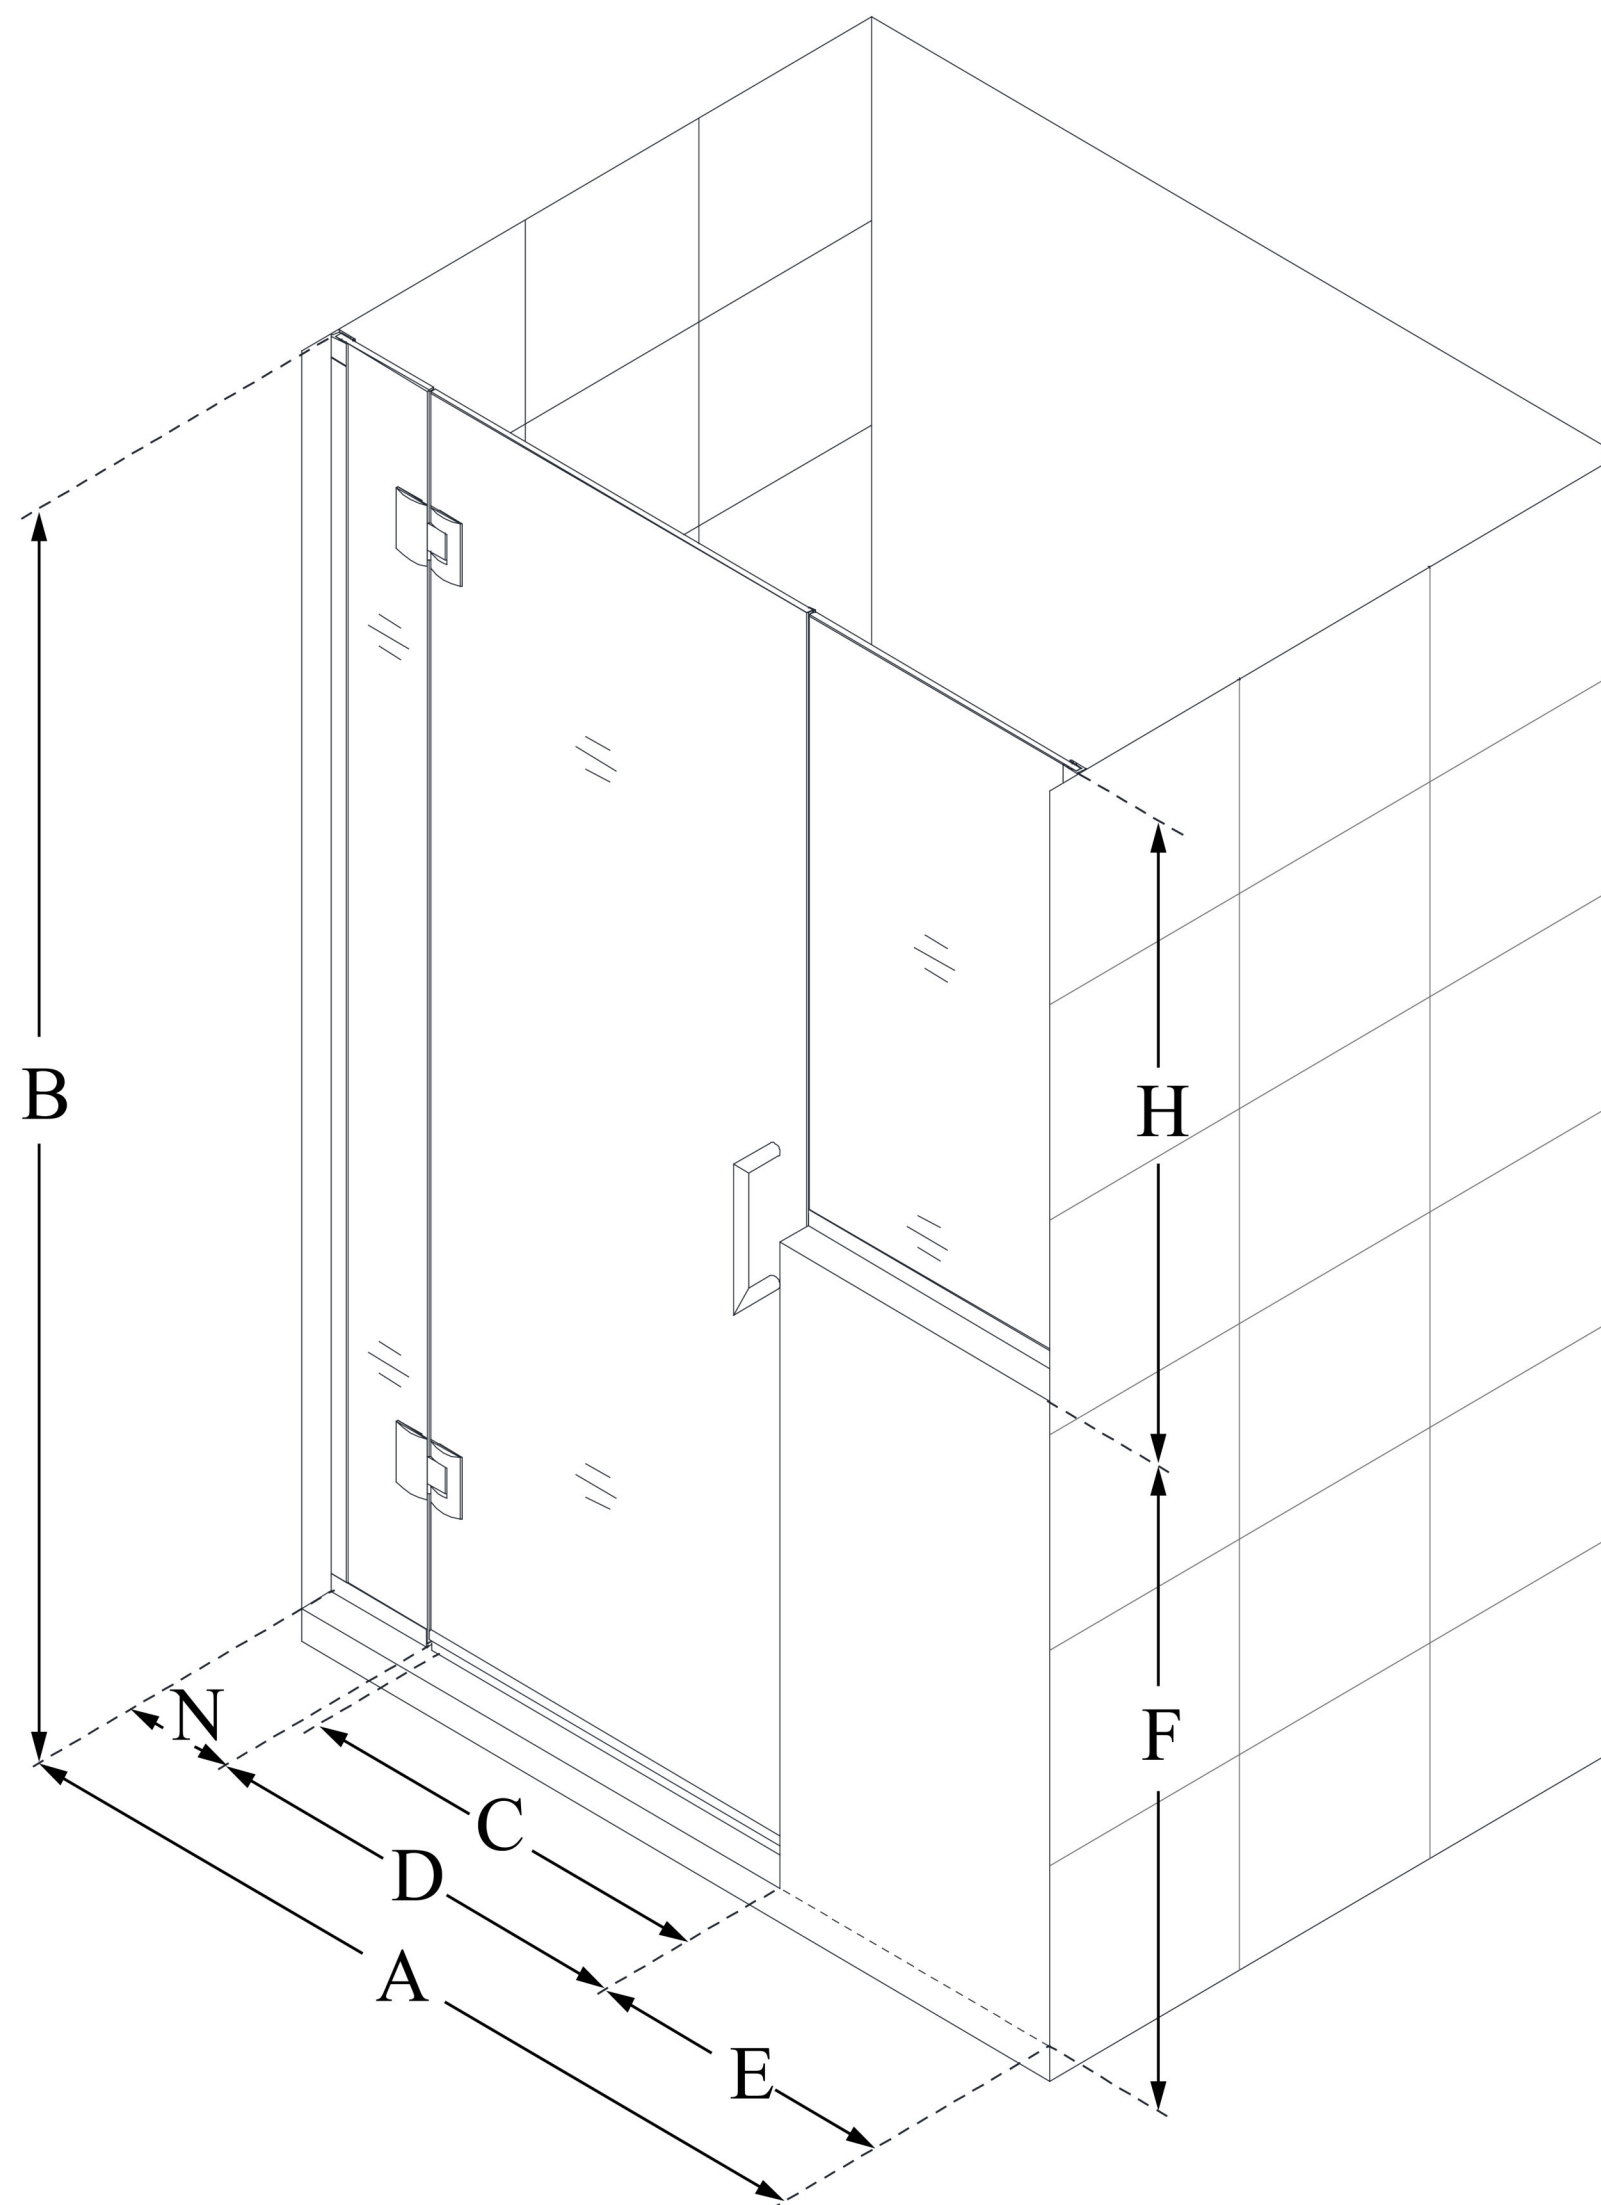

D1272436

UNIDOOR-X

DreamLine Unidoor-X 57-57 1/2
in. W x 72 in. H Frameless Hinged
Shower Door, Clear Glass

SWING DOOR

CONFIGURATION DIMENSIONS:

A: 57 - 57 1/2 in.

MODEL WIDTH

B: 72 in.

MODEL HEIGHT

C: 26 in.

ACCESS WIDTH

D: 27 in.

DOOR WIDTH

E: 24 in.

INLINE PANEL WIDTH

F: 36 in.

BUTTRESS WALL HEIGHT

H: 36 in.

BUTTRESS GLASS HEIGHT

N: 6 in.

HINGE PANEL WIDTH

DreamLine reserves the right to update or modify the hardware or materials pictured without prior notice for the purpose of product improvement and customer satisfaction.