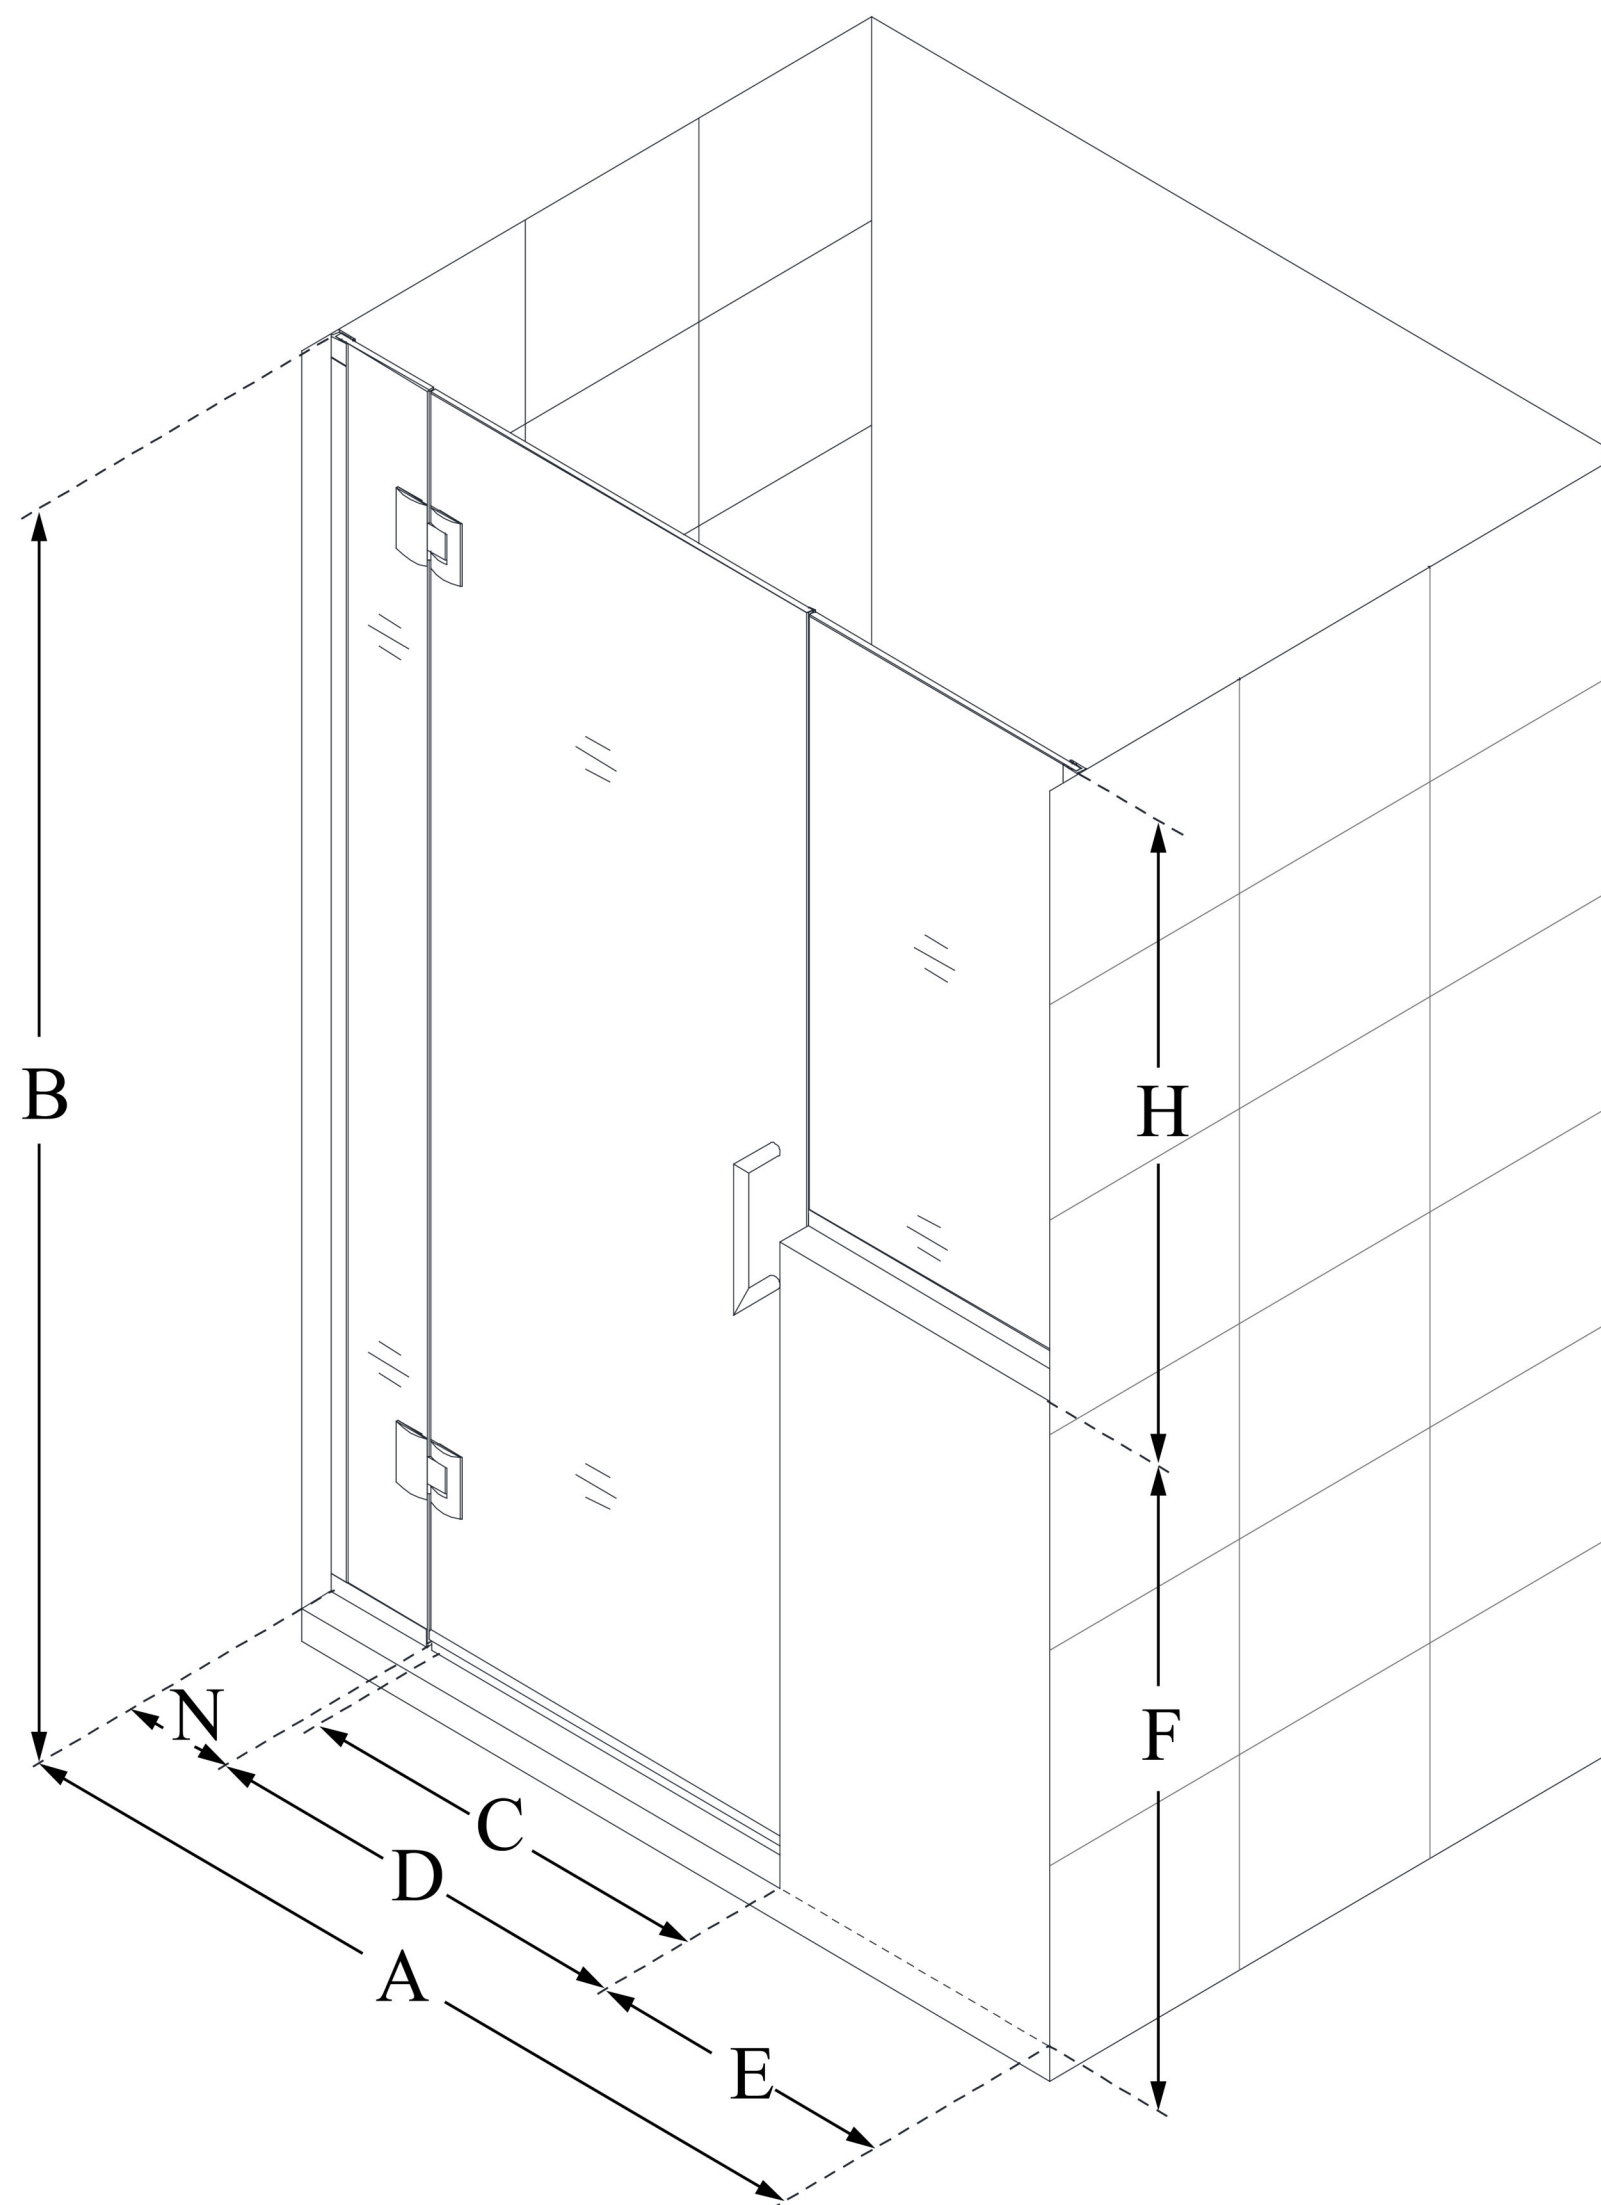

D1272434

UNIDOOR-X

DreamLine Unidoor-X 57-57 1/2
in. W x 72 in. H Frameless Hinged
Shower Door, Clear Glass

SWING DOOR

**CONFIGURATION
DIMENSIONS:**

A: 57 - 57 1/2 in.

MODEL WIDTH

B: 72 in.

MODEL HEIGHT

C: 26 in.

ACCESS WIDTH

D: 27 in.

DOOR WIDTH

E: 24 in.

INLINE PANEL WIDTH

F: 38 in.

BUTTRESS WALL HEIGHT

H: 34 in.

BUTTRESS GLASS HEIGHT

N: 6 in.

HINGE PANEL WIDTH

DreamLine reserves the right to update or modify the hardware or materials pictured without prior notice for the purpose of product improvement and customer satisfaction.