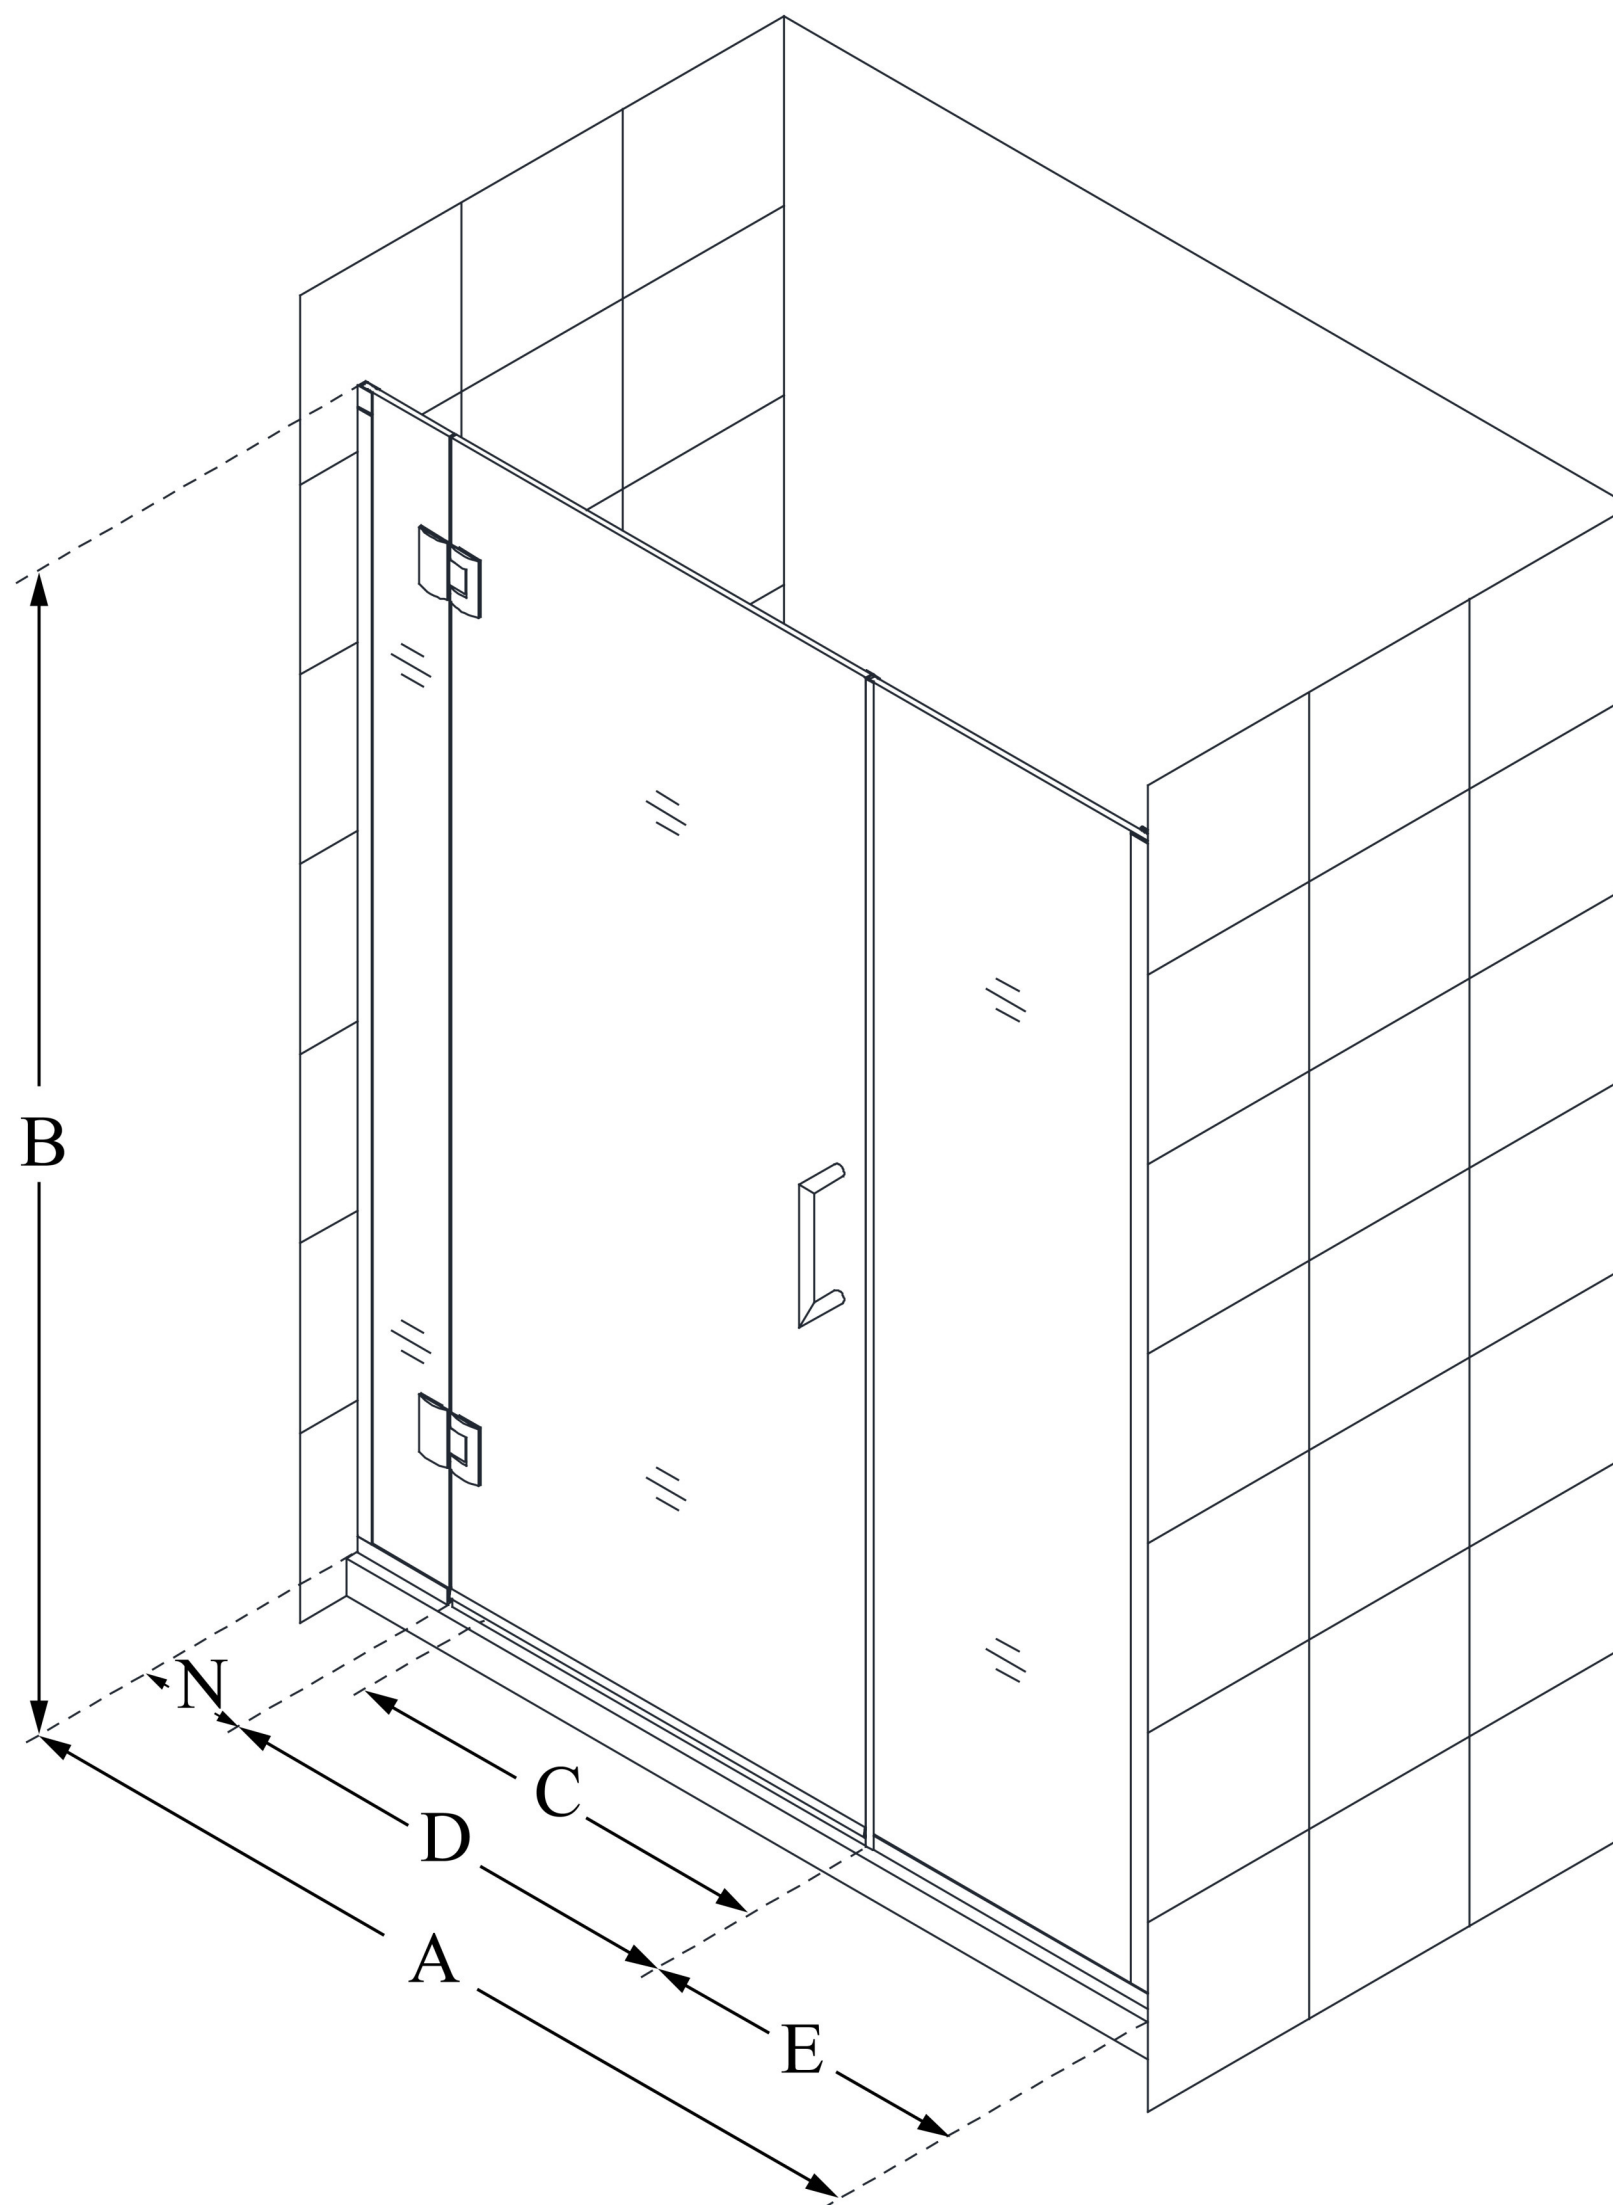

D1270672

UNIDOOR-X

DreamLine Unidoor-X 39-39 1/2
in. W x 72 in. H Frameless Hinged
Shower Door, Clear Glass

SWING DOOR

CONFIGURATION DIMENSIONS:

A: 39 - 39 1/2 in.

MODEL WIDTH

B: 72 in.

MODEL HEIGHT

C: 26 in.

ACCESS WIDTH

D: 27 in.

DOOR WIDTH

E: 6 in.

INLINE PANEL WIDTH

N: 6 in.

HINGE PANEL WIDTH

DreamLine reserves the right to update or modify the hardware or materials pictured without prior notice for the purpose of product improvement and customer satisfaction.