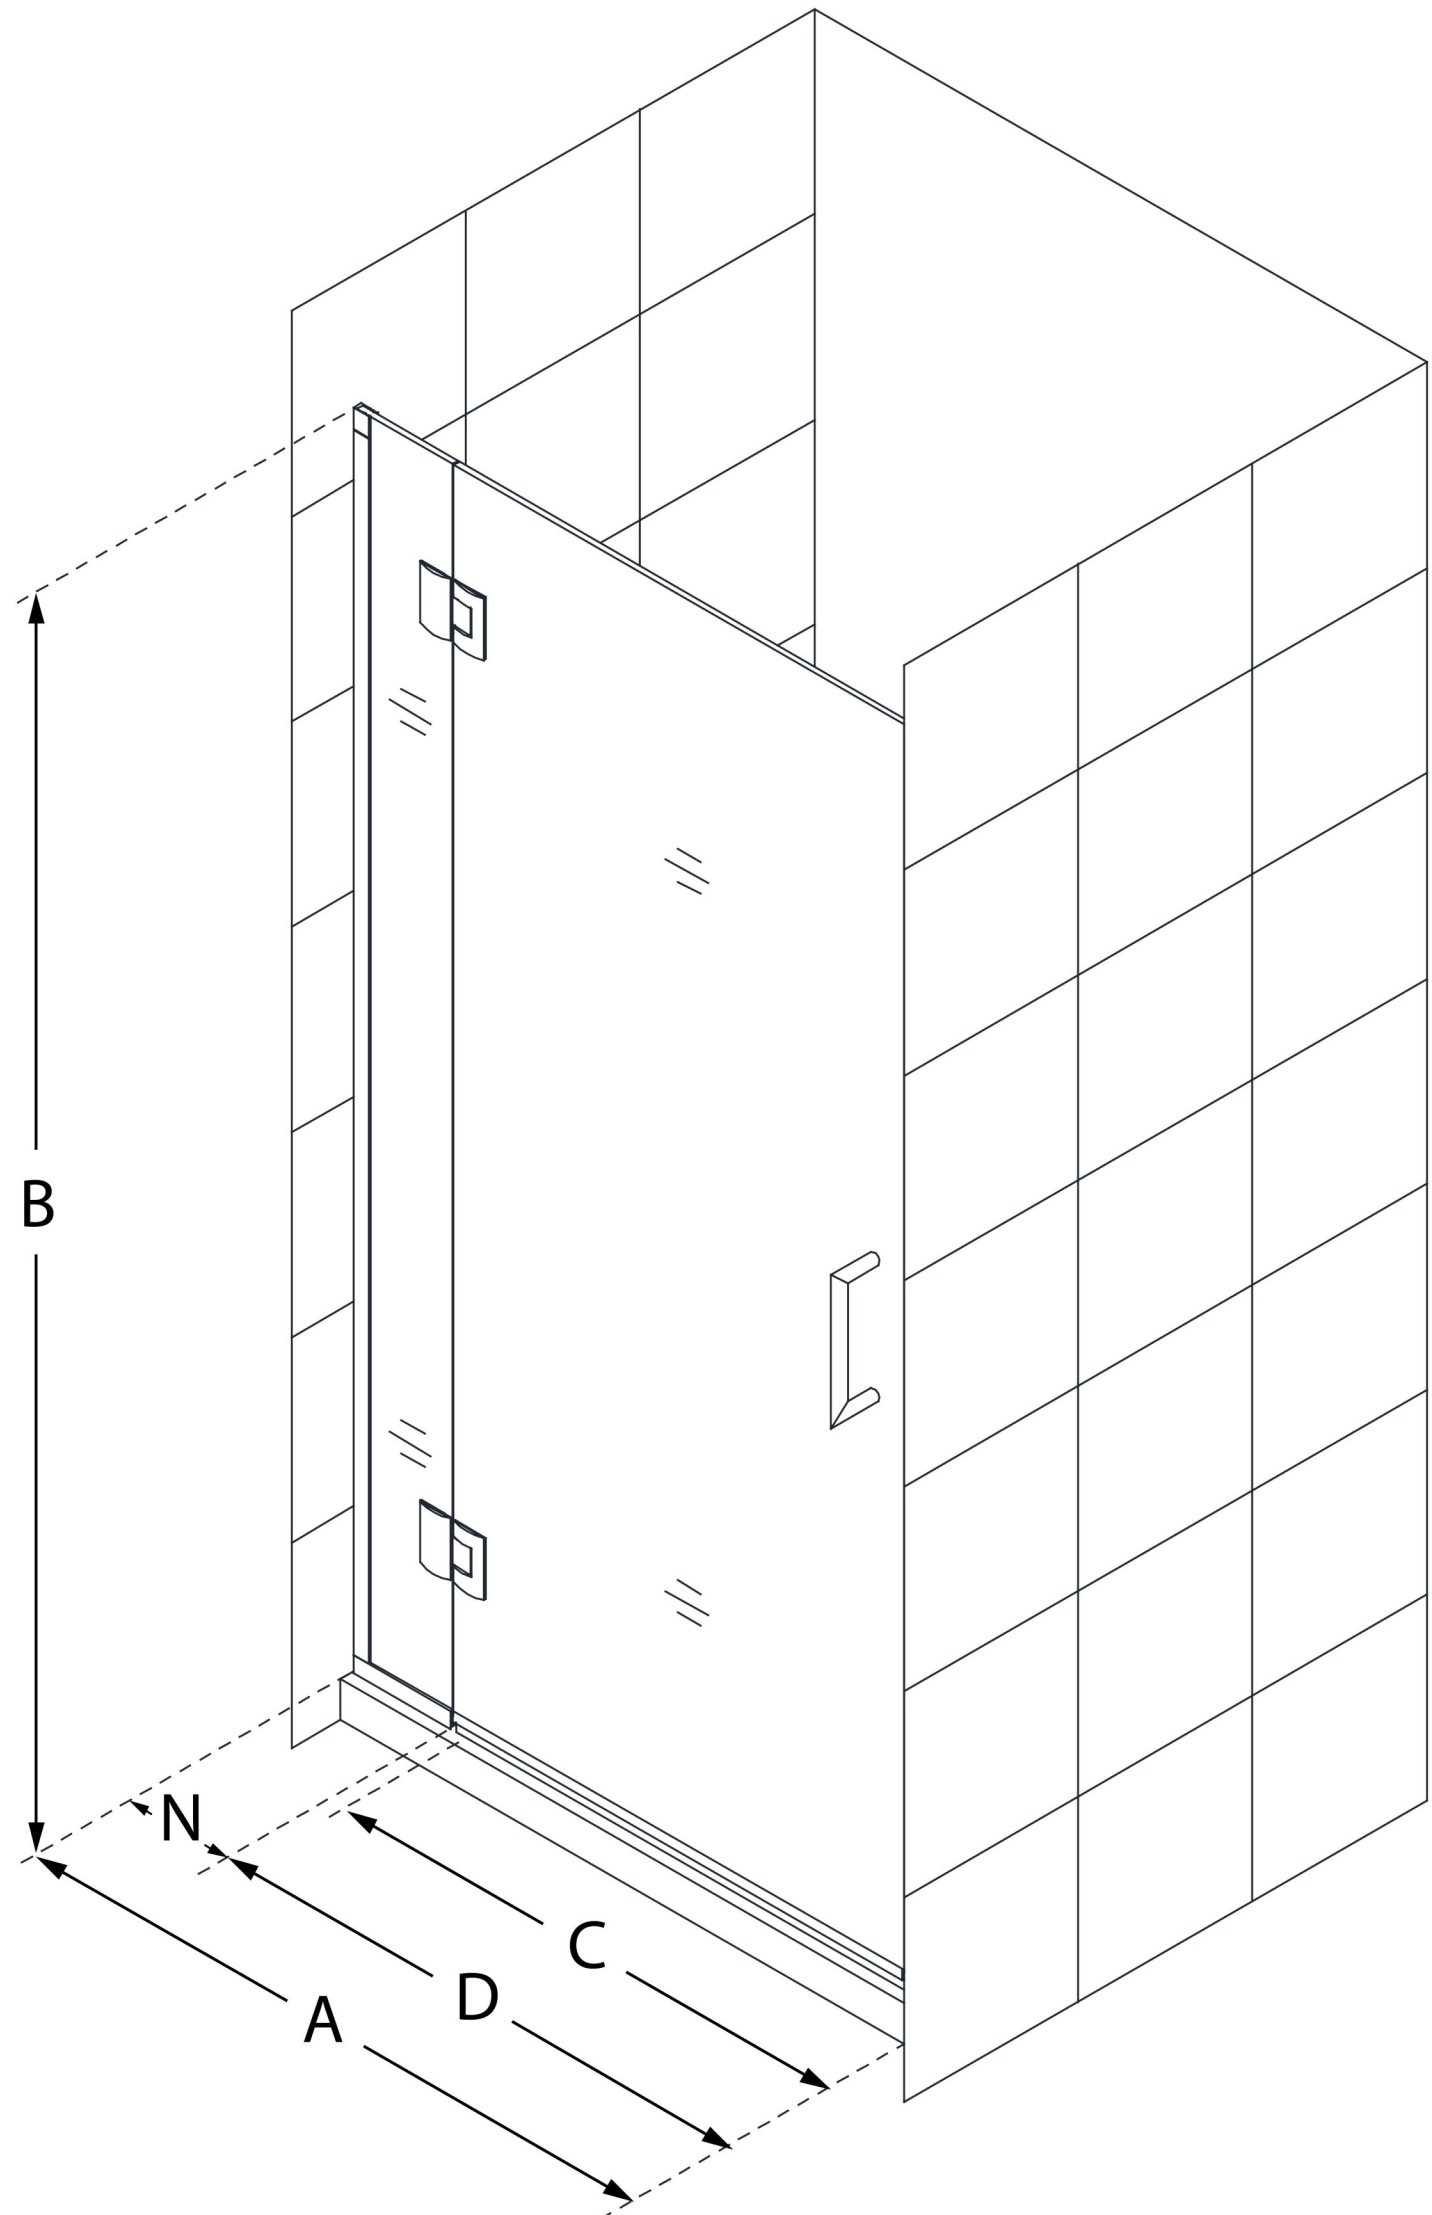

D12672

UNIDOOR-X

DreamLine Unidoor-X 32 in. W x
72 in. H Frameless Hinged Shower
Door, Clear Glass

SWING DOOR

CONFIGURATION DIMENSIONS:

A: 32 in.

MODEL WIDTH

B: 72 in.

MODEL HEIGHT

C: 25 in.

ACCESS WIDTH

D: 26 in.

DOOR WIDTH

N: 6 in.

HINGE PANEL WIDTH

DreamLine reserves the right to update or modify the hardware or materials pictured without prior notice for the purpose of product improvement and customer satisfaction.