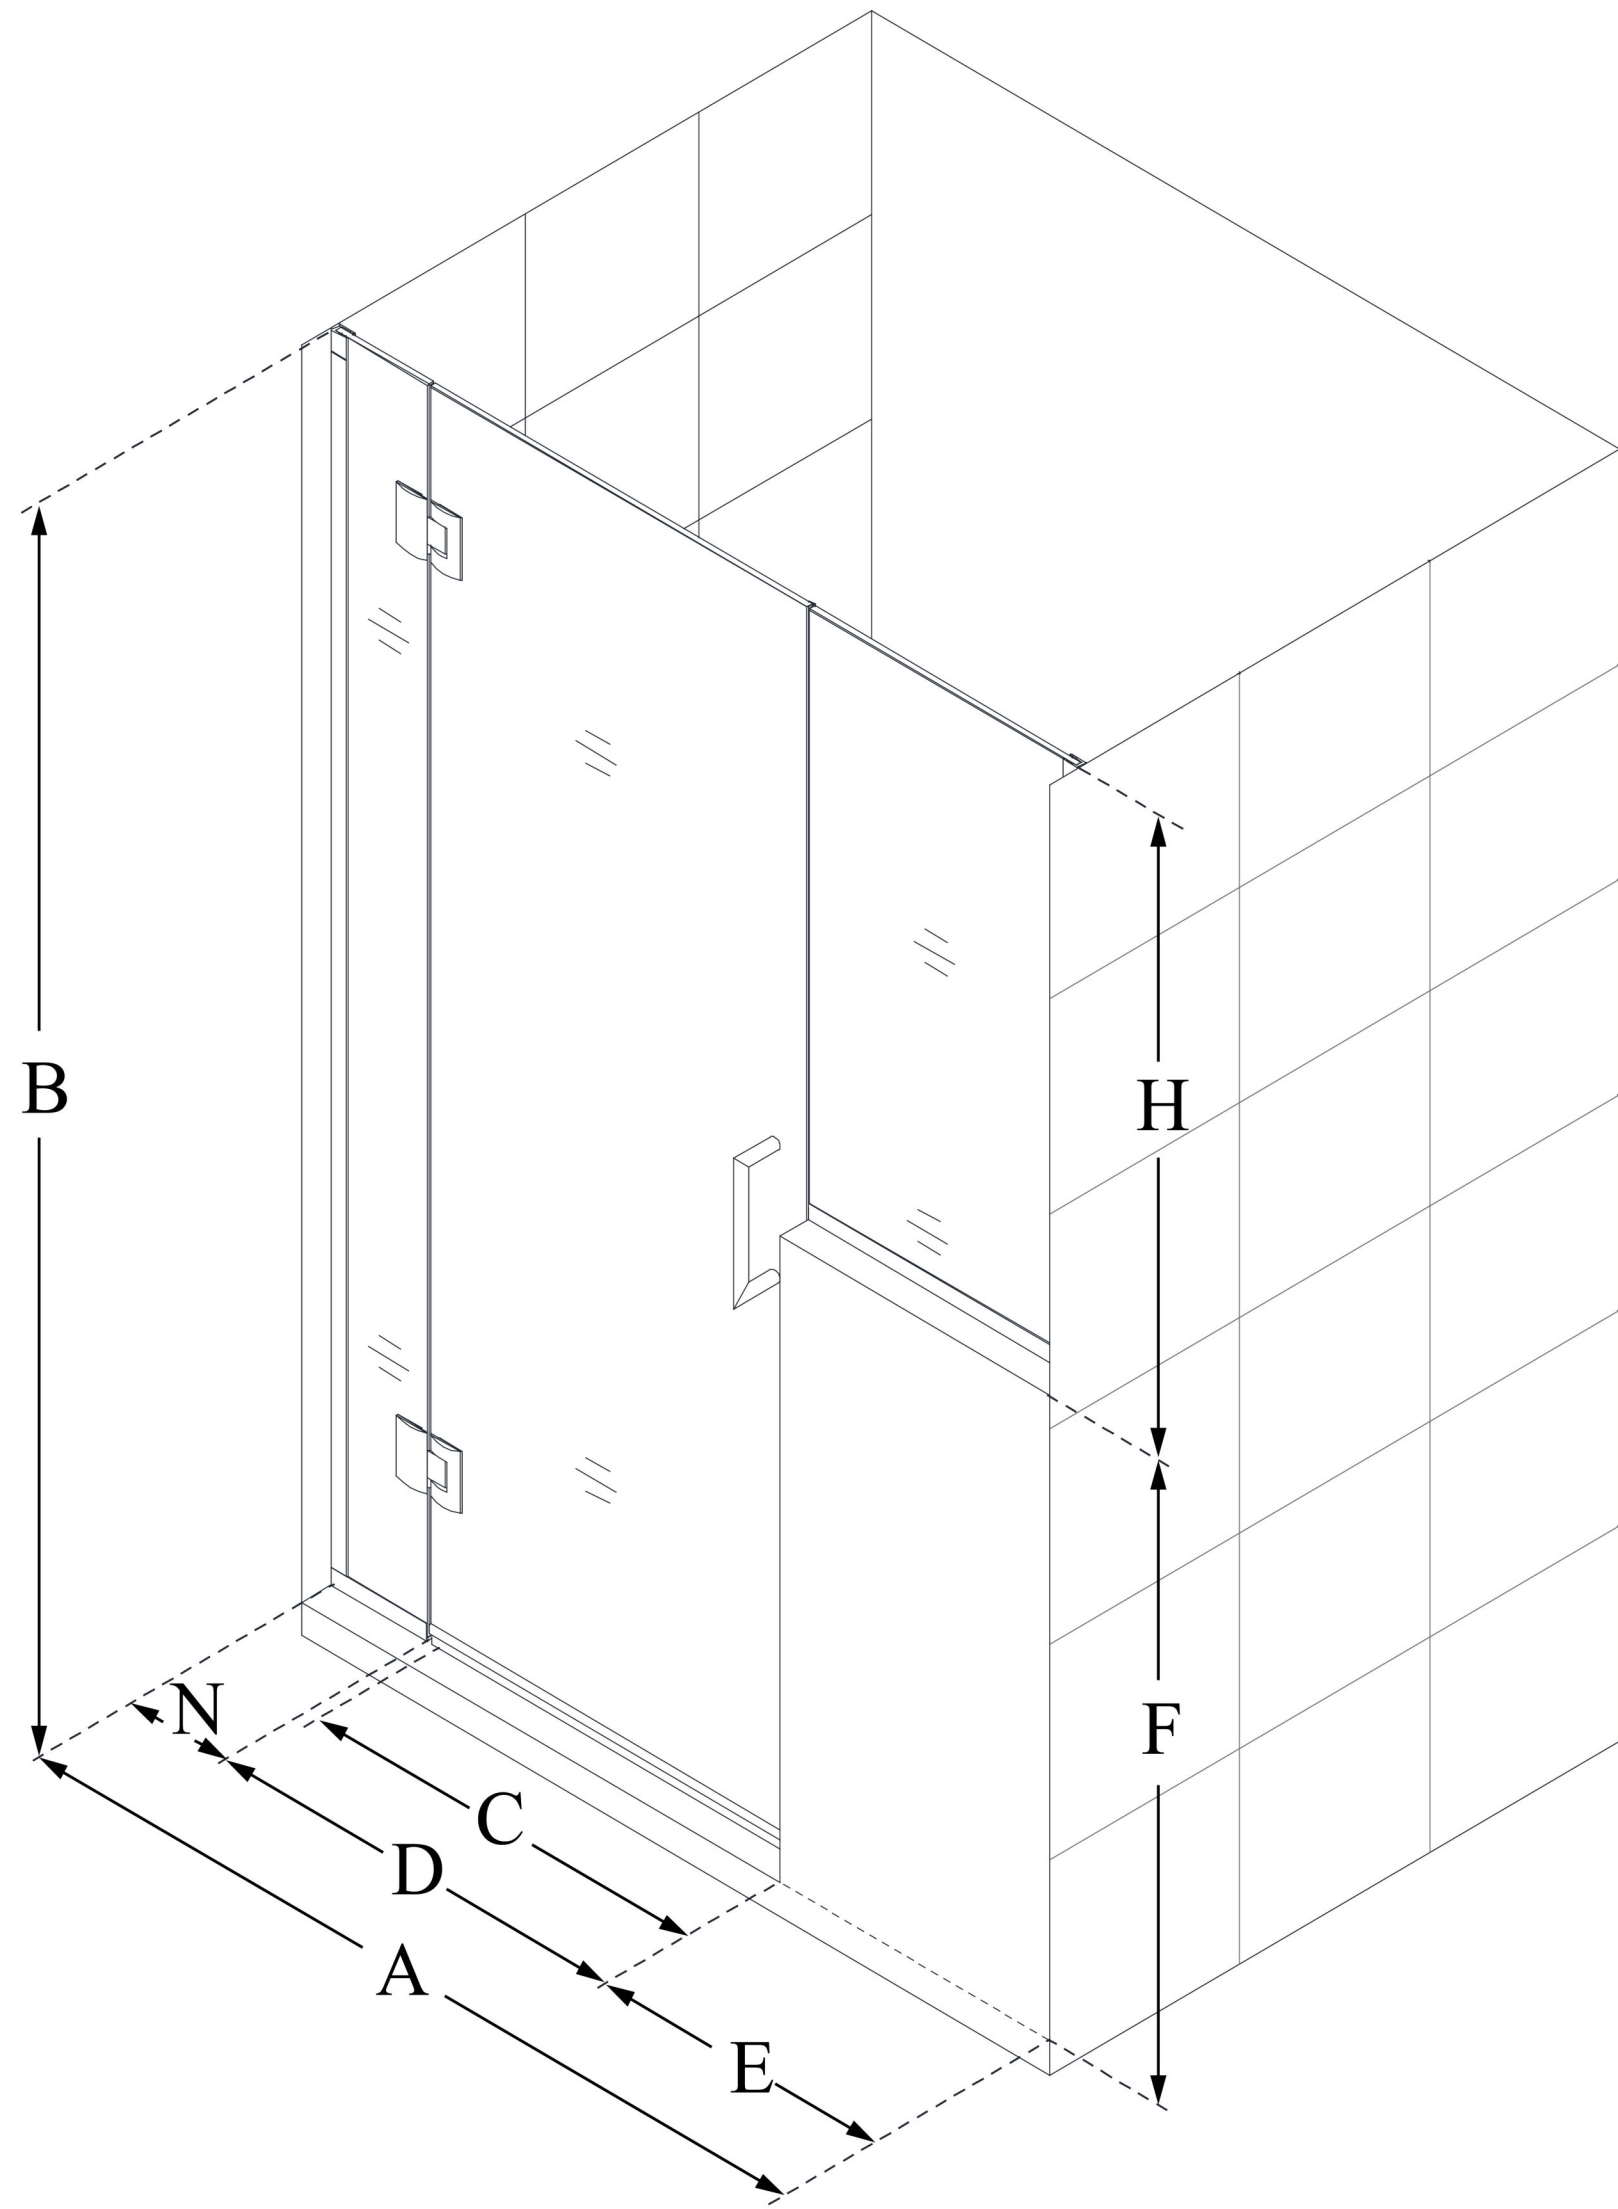

D1263636

UNIDOOR-X

DreamLine Unidoor-X 68-68 1/2 in. W x 72 in. H Frameless Hinged Shower Door, Clear Glass

SWING DOOR

**CONFIGURATION
DIMENSIONS:**

A: 68 - 68 1/2 in.
MODEL WIDTH

B: 72 in.
MODEL HEIGHT

C: 25 in.
ACCESS WIDTH

D: 26 in.
DOOR WIDTH

E: 36 in.
INLINE PANEL WIDTH

F: 36 in.
BUTTRESS WALL HEIGHT

H: 36 in.
BUTTRESS GLASS HEIGHT

N: 6 in.
HINGE PANEL WIDTH

DreamLine reserves the right to update or modify the hardware or materials pictured without prior notice for the purpose of product improvement and customer satisfaction.