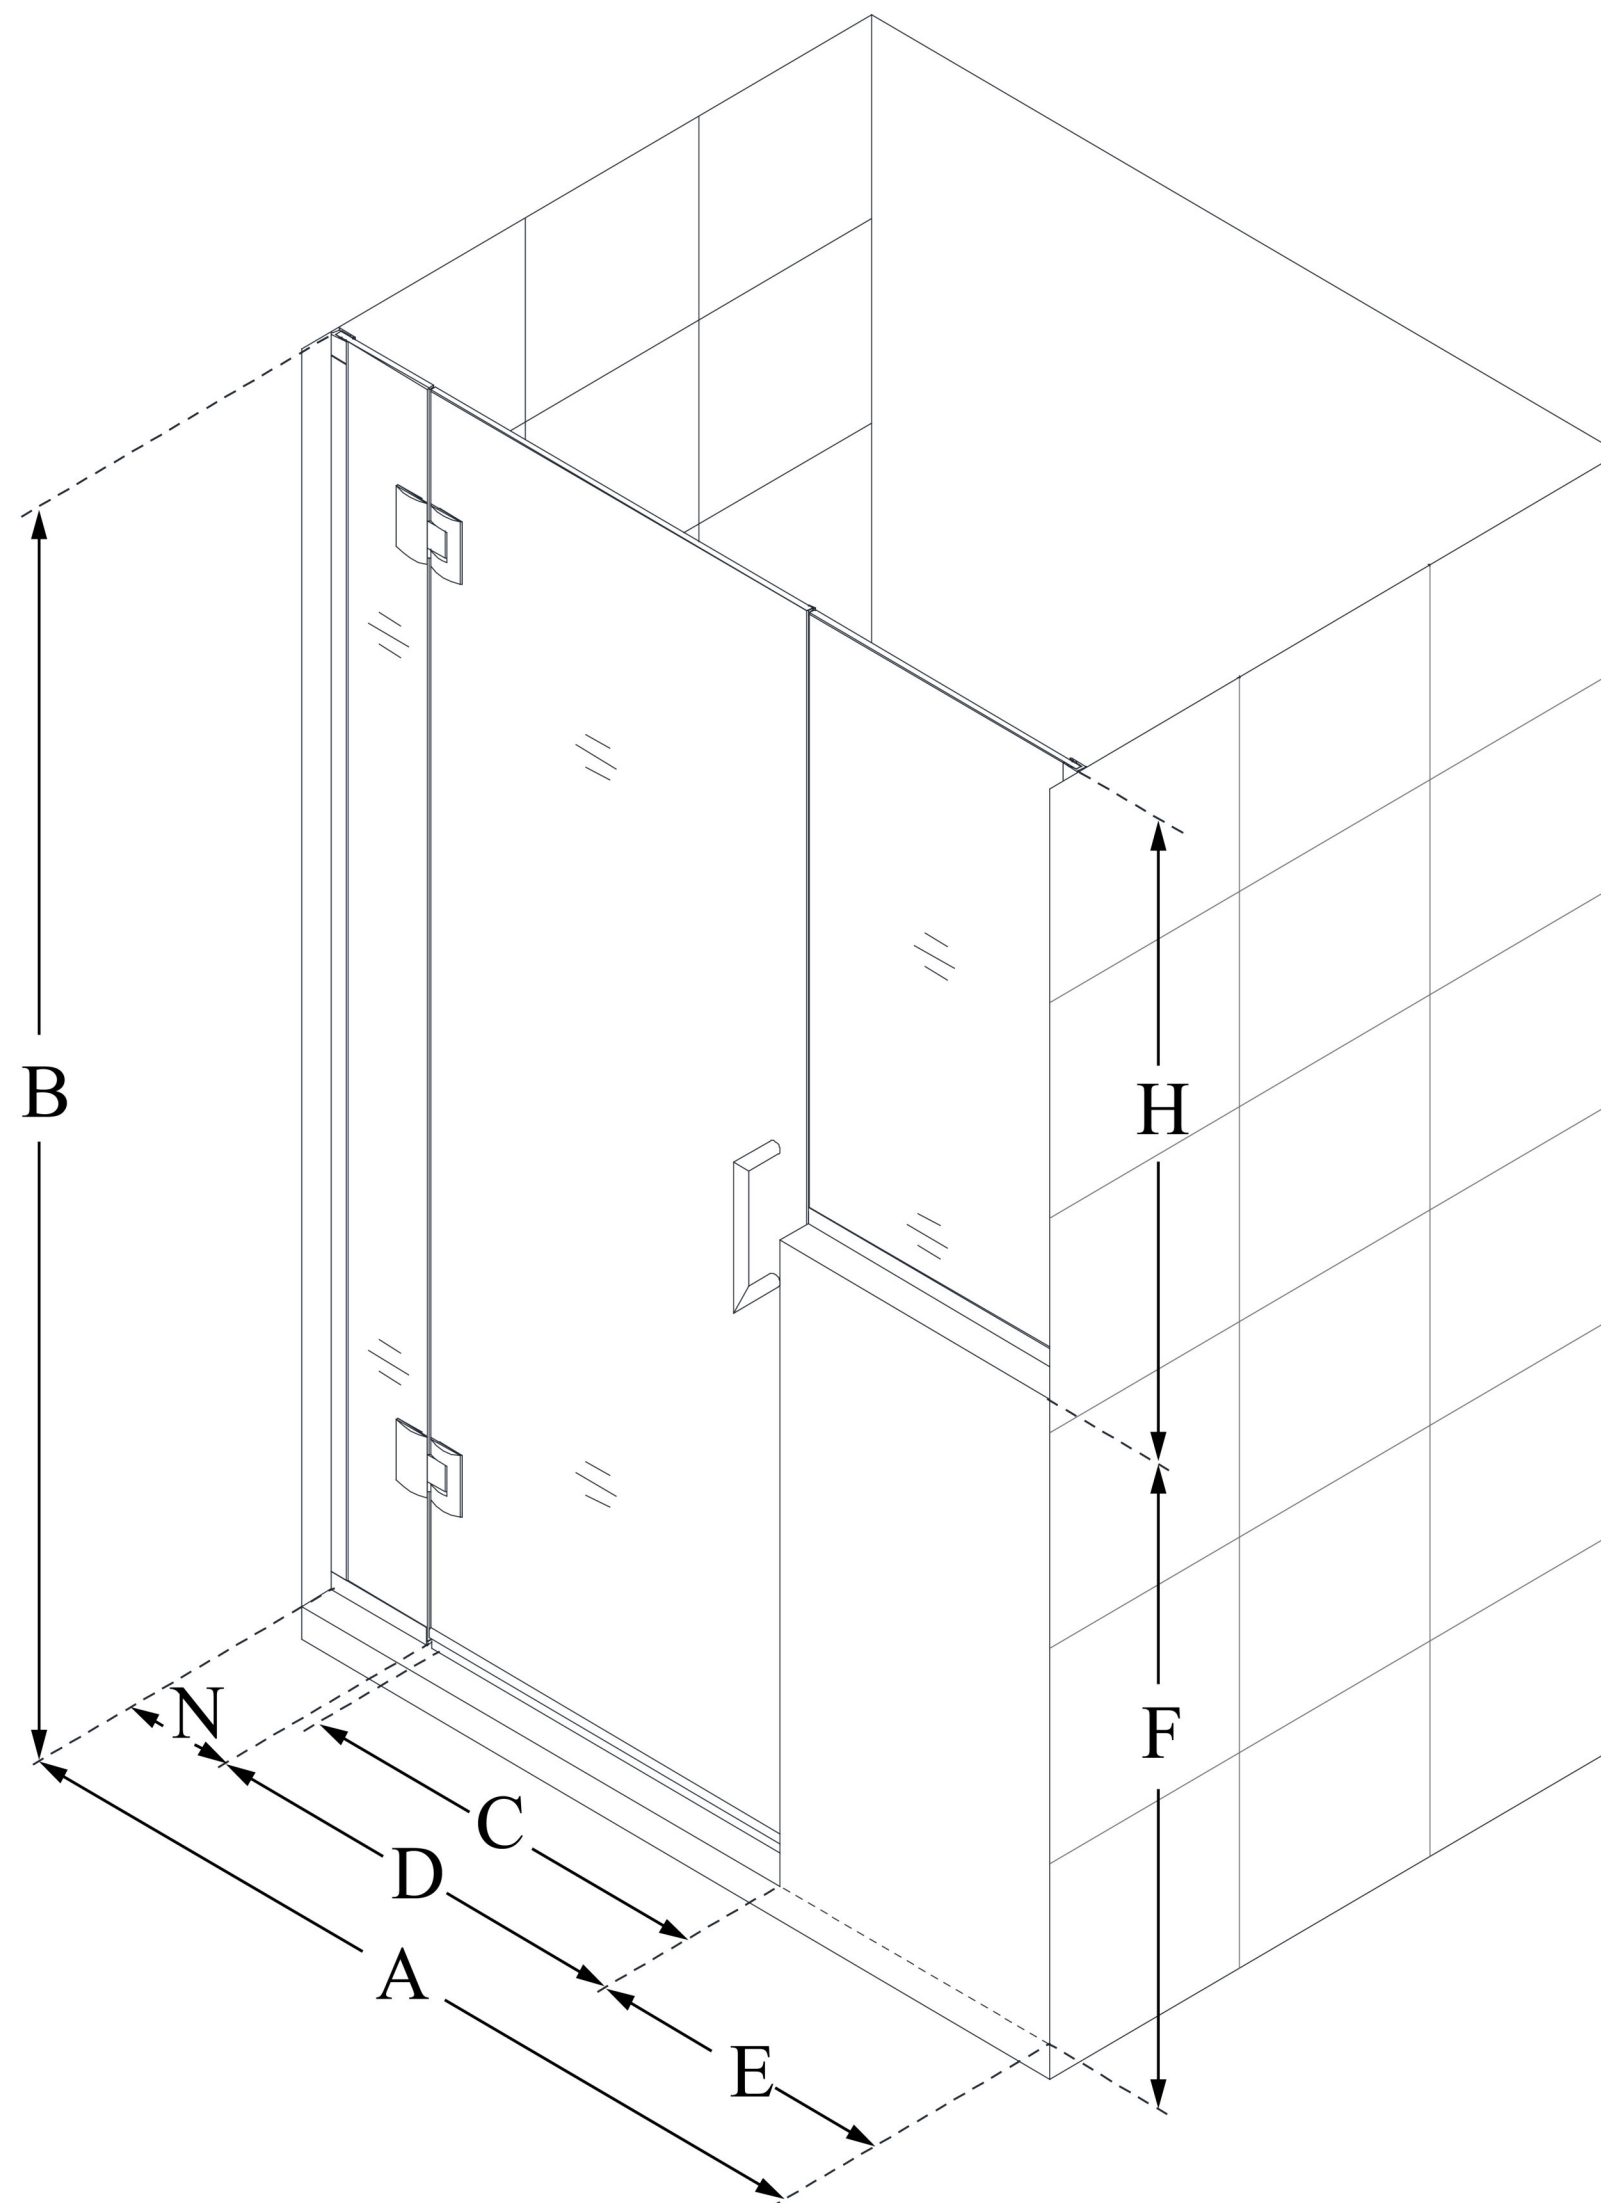

D1263634

UNIDOOR-X

DreamLine Unidoor-X 68-68 1/2 in. W x 72 in. H Frameless Hinged Shower Door, Clear Glass

SWING DOOR

**CONFIGURATION
DIMENSIONS:**

A: 68 - 68 1/2 in.

MODEL WIDTH

B: 72 in.

MODEL HEIGHT

C: 25 in.

ACCESS WIDTH

D: 26 in.

DOOR WIDTH

E: 36 in.

INLINE PANEL WIDTH

F: 38 in.

BUTTRESS WALL HEIGHT

H: 34 in.

BUTTRESS GLASS HEIGHT

N: 6 in.

HINGE PANEL WIDTH

DreamLine reserves the right to update or modify the hardware or materials pictured without prior notice for the purpose of product improvement and customer satisfaction.