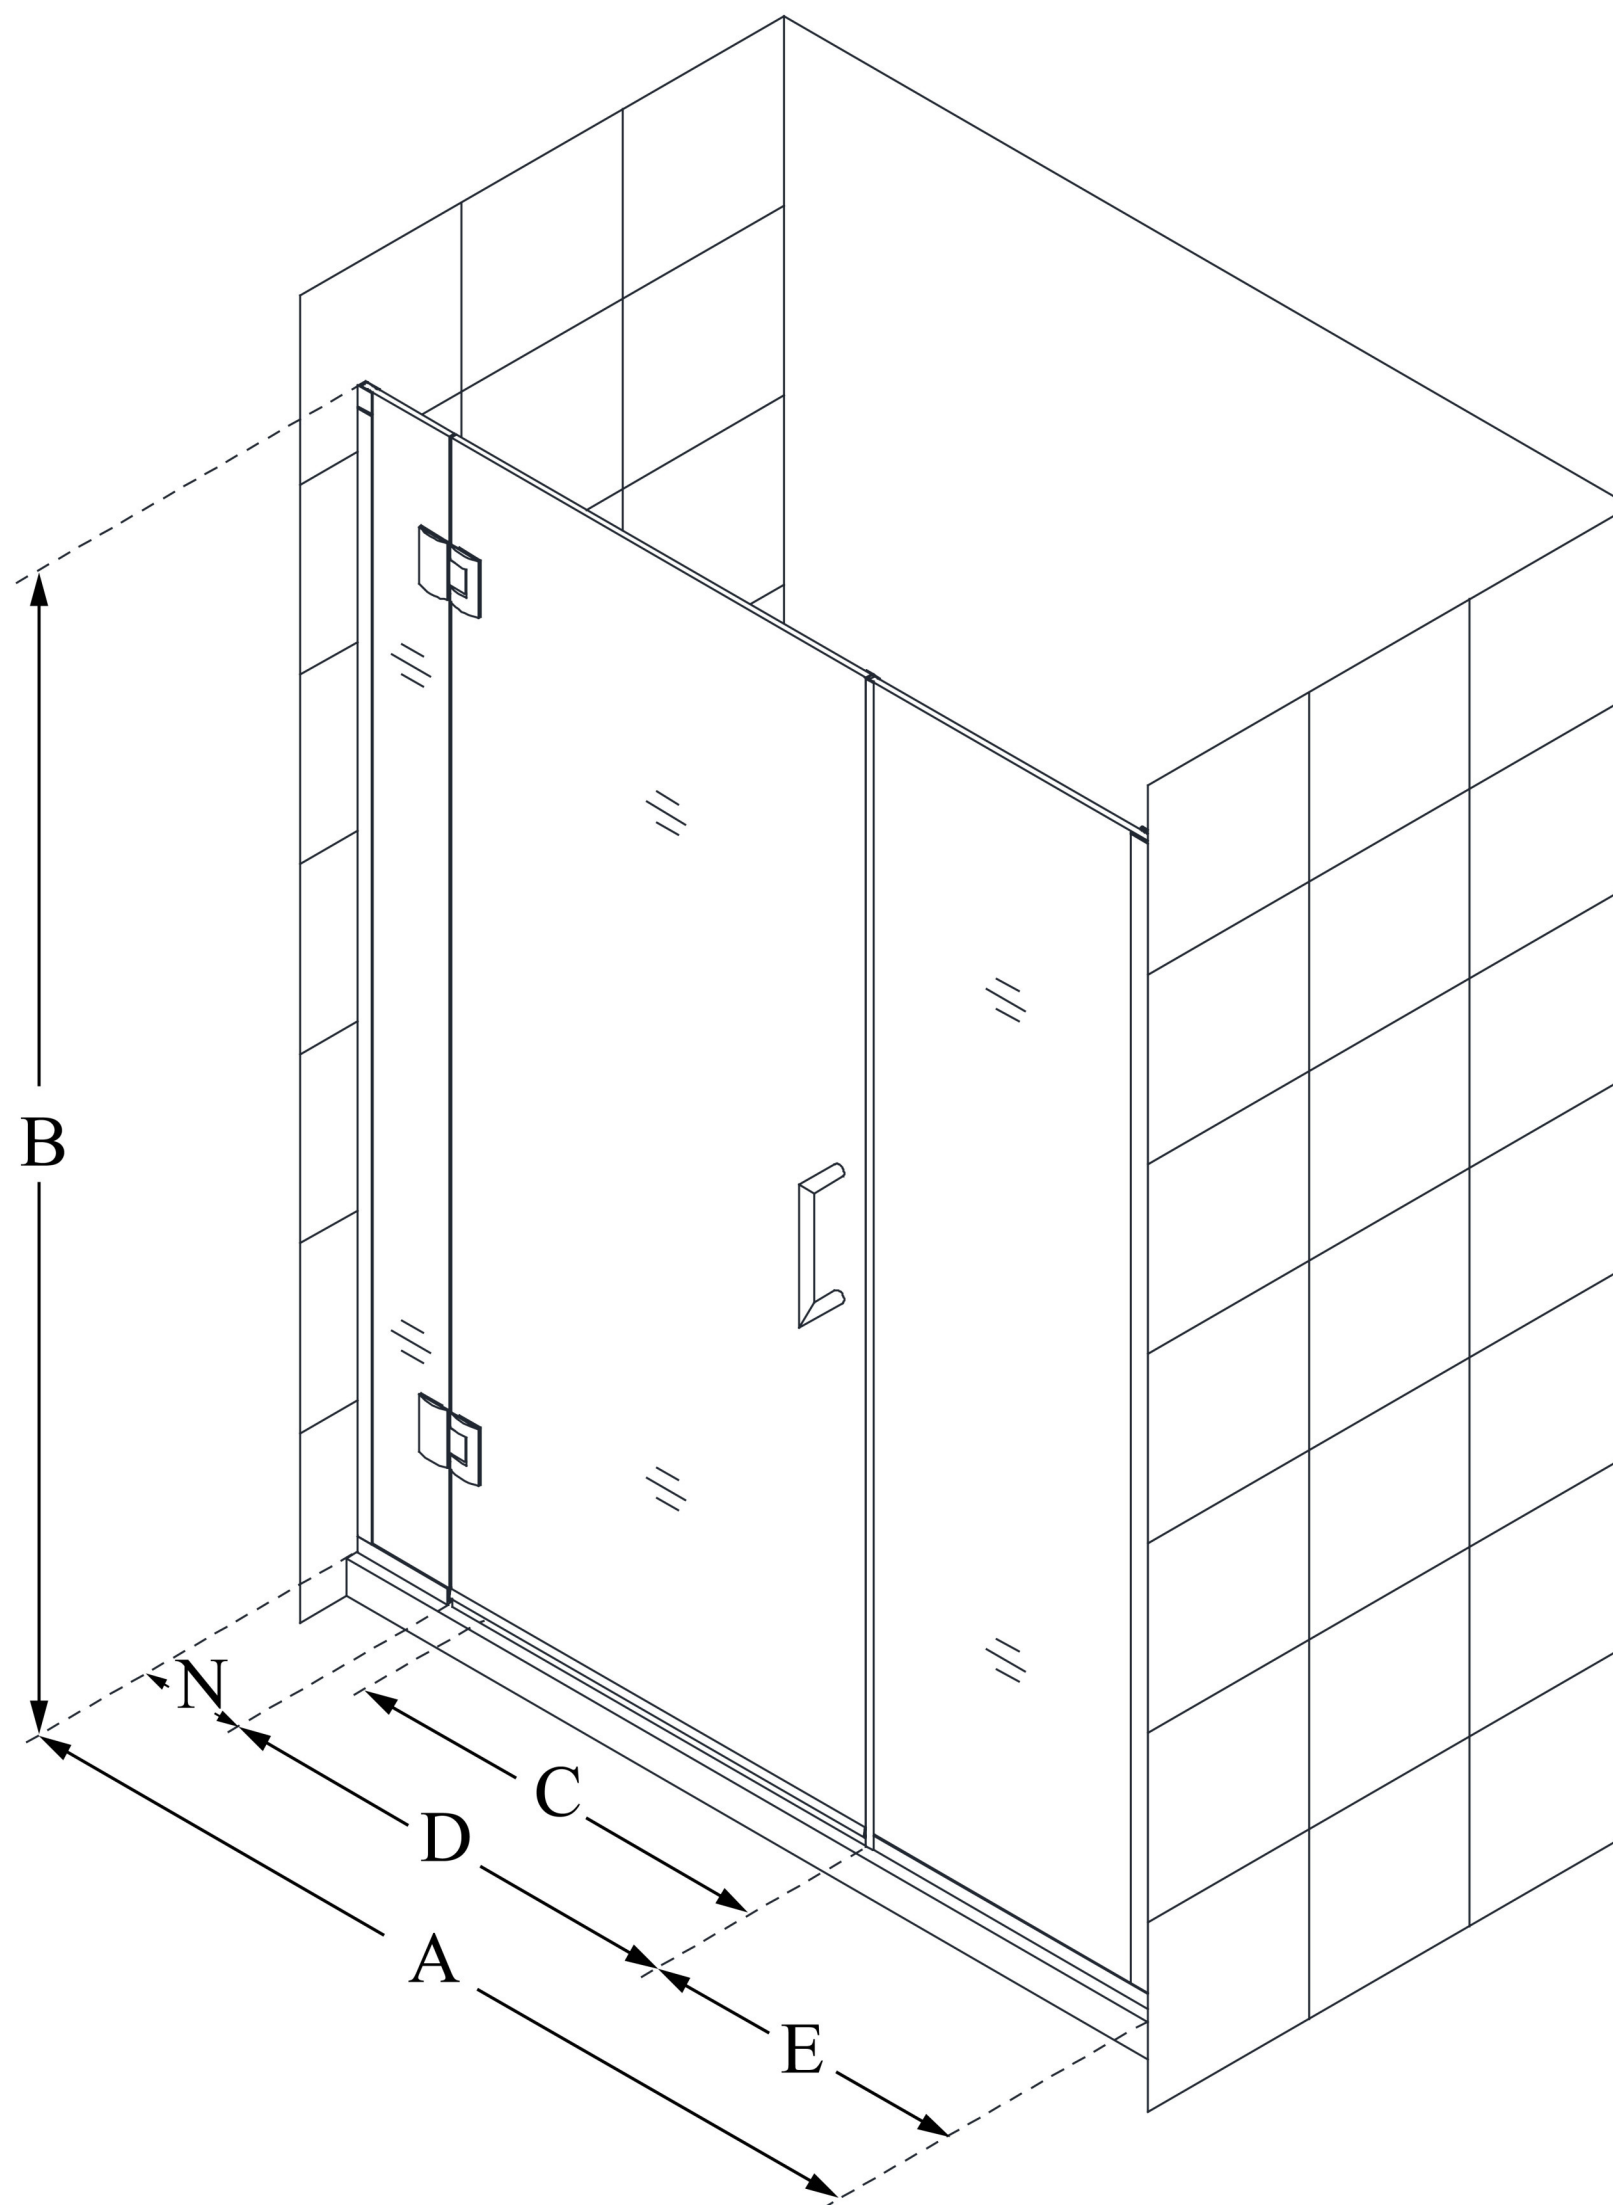

D1263072

UNIDOOR-X

DreamLine Unidoor-X 62-62 1/2
in. W x 72 in. H Frameless Hinged
Shower Door, Clear Glass

SWING DOOR

CONFIGURATION DIMENSIONS:

A: 62 - 62 1/2 in.

MODEL WIDTH

B: 72 in.

MODEL HEIGHT

C: 25 in.

ACCESS WIDTH

D: 26 in.

DOOR WIDTH

E: 30 in.

INLINE PANEL WIDTH

N: 6 in.

HINGE PANEL WIDTH

DreamLine reserves the right to update or modify the hardware or materials pictured without prior notice for the purpose of product improvement and customer satisfaction.