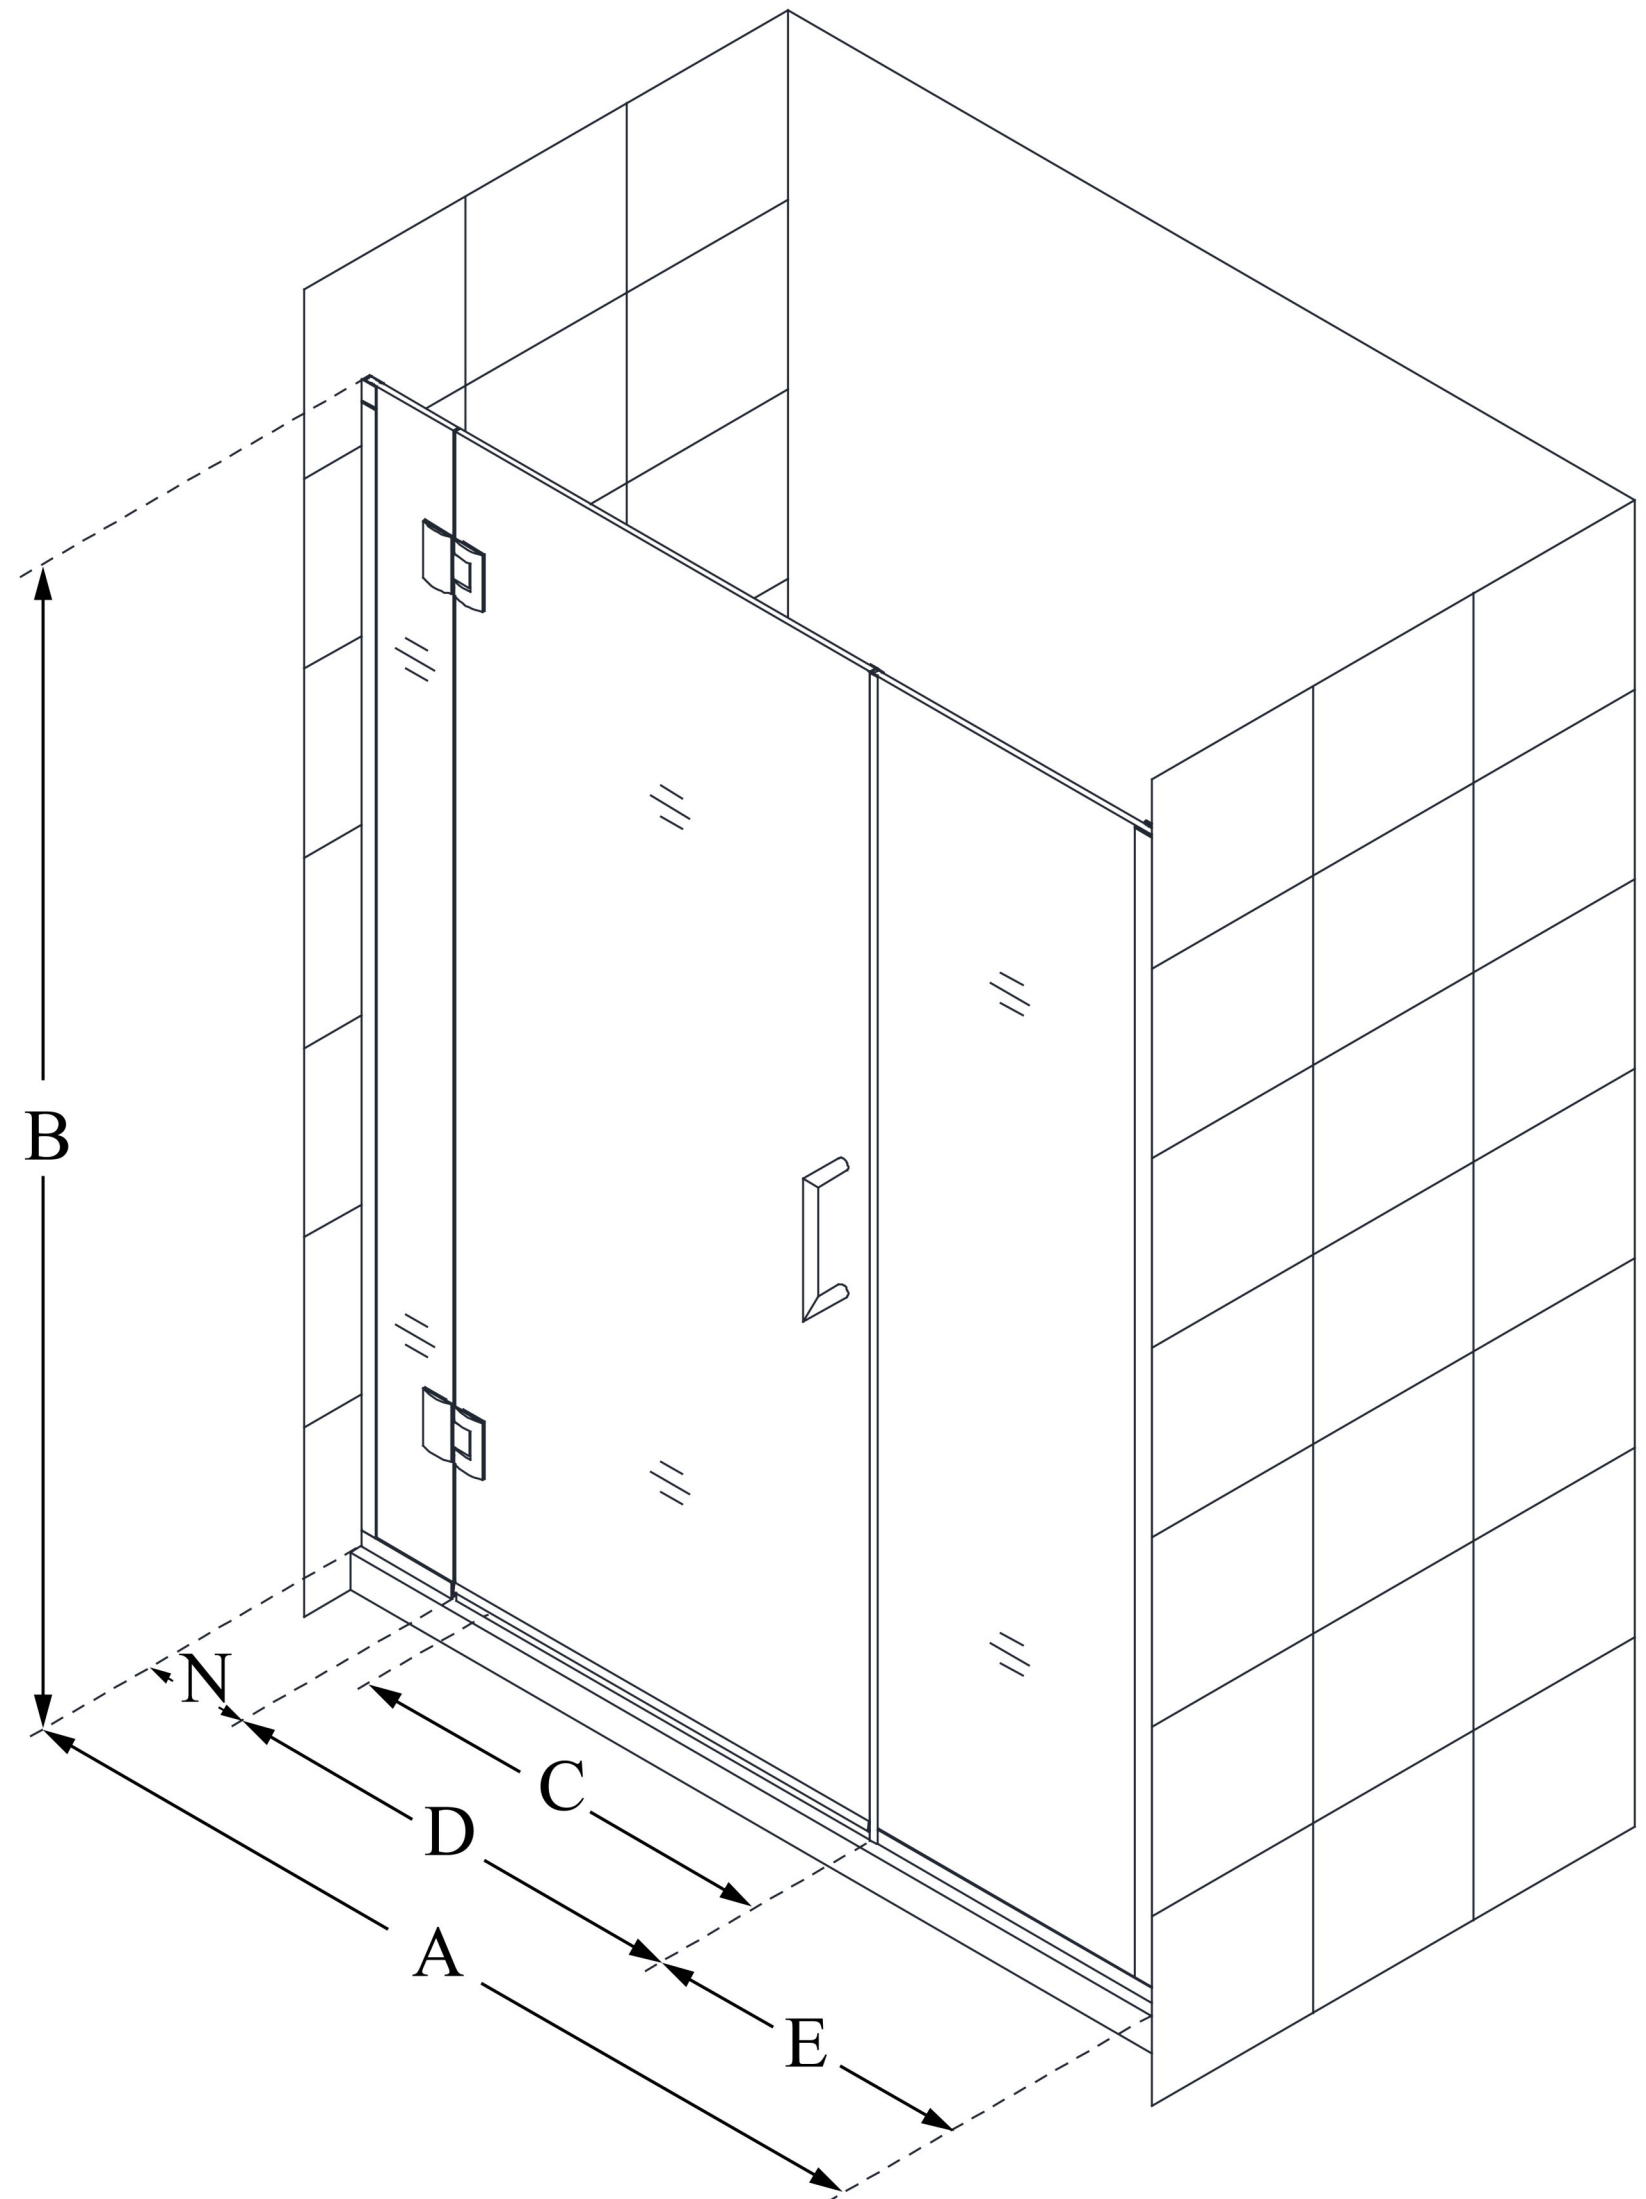

## UNIDOOR-X

DreamLine Unidoor-X 62 1/2-63 in. W x 72 in. H Frameless Hinged Shower Door, Clear Glass

**SWING DOOR**

### CONFIGURATION DIMENSIONS:

**A: 62 1/2 - 63 in.**

MODEL WIDTH

**B: 72 in.**

MODEL HEIGHT

**C: 25 in.**

ACCESS WIDTH

**D: 26 in.**

DOOR WIDTH

**E: 30 1/2 in.**

INLINE PANEL WIDTH

**N: 6 in.**

HINGE PANEL WIDTH

DreamLine reserves the right to update or modify the hardware or materials pictured without prior notice for the purpose of product improvement and customer satisfaction.