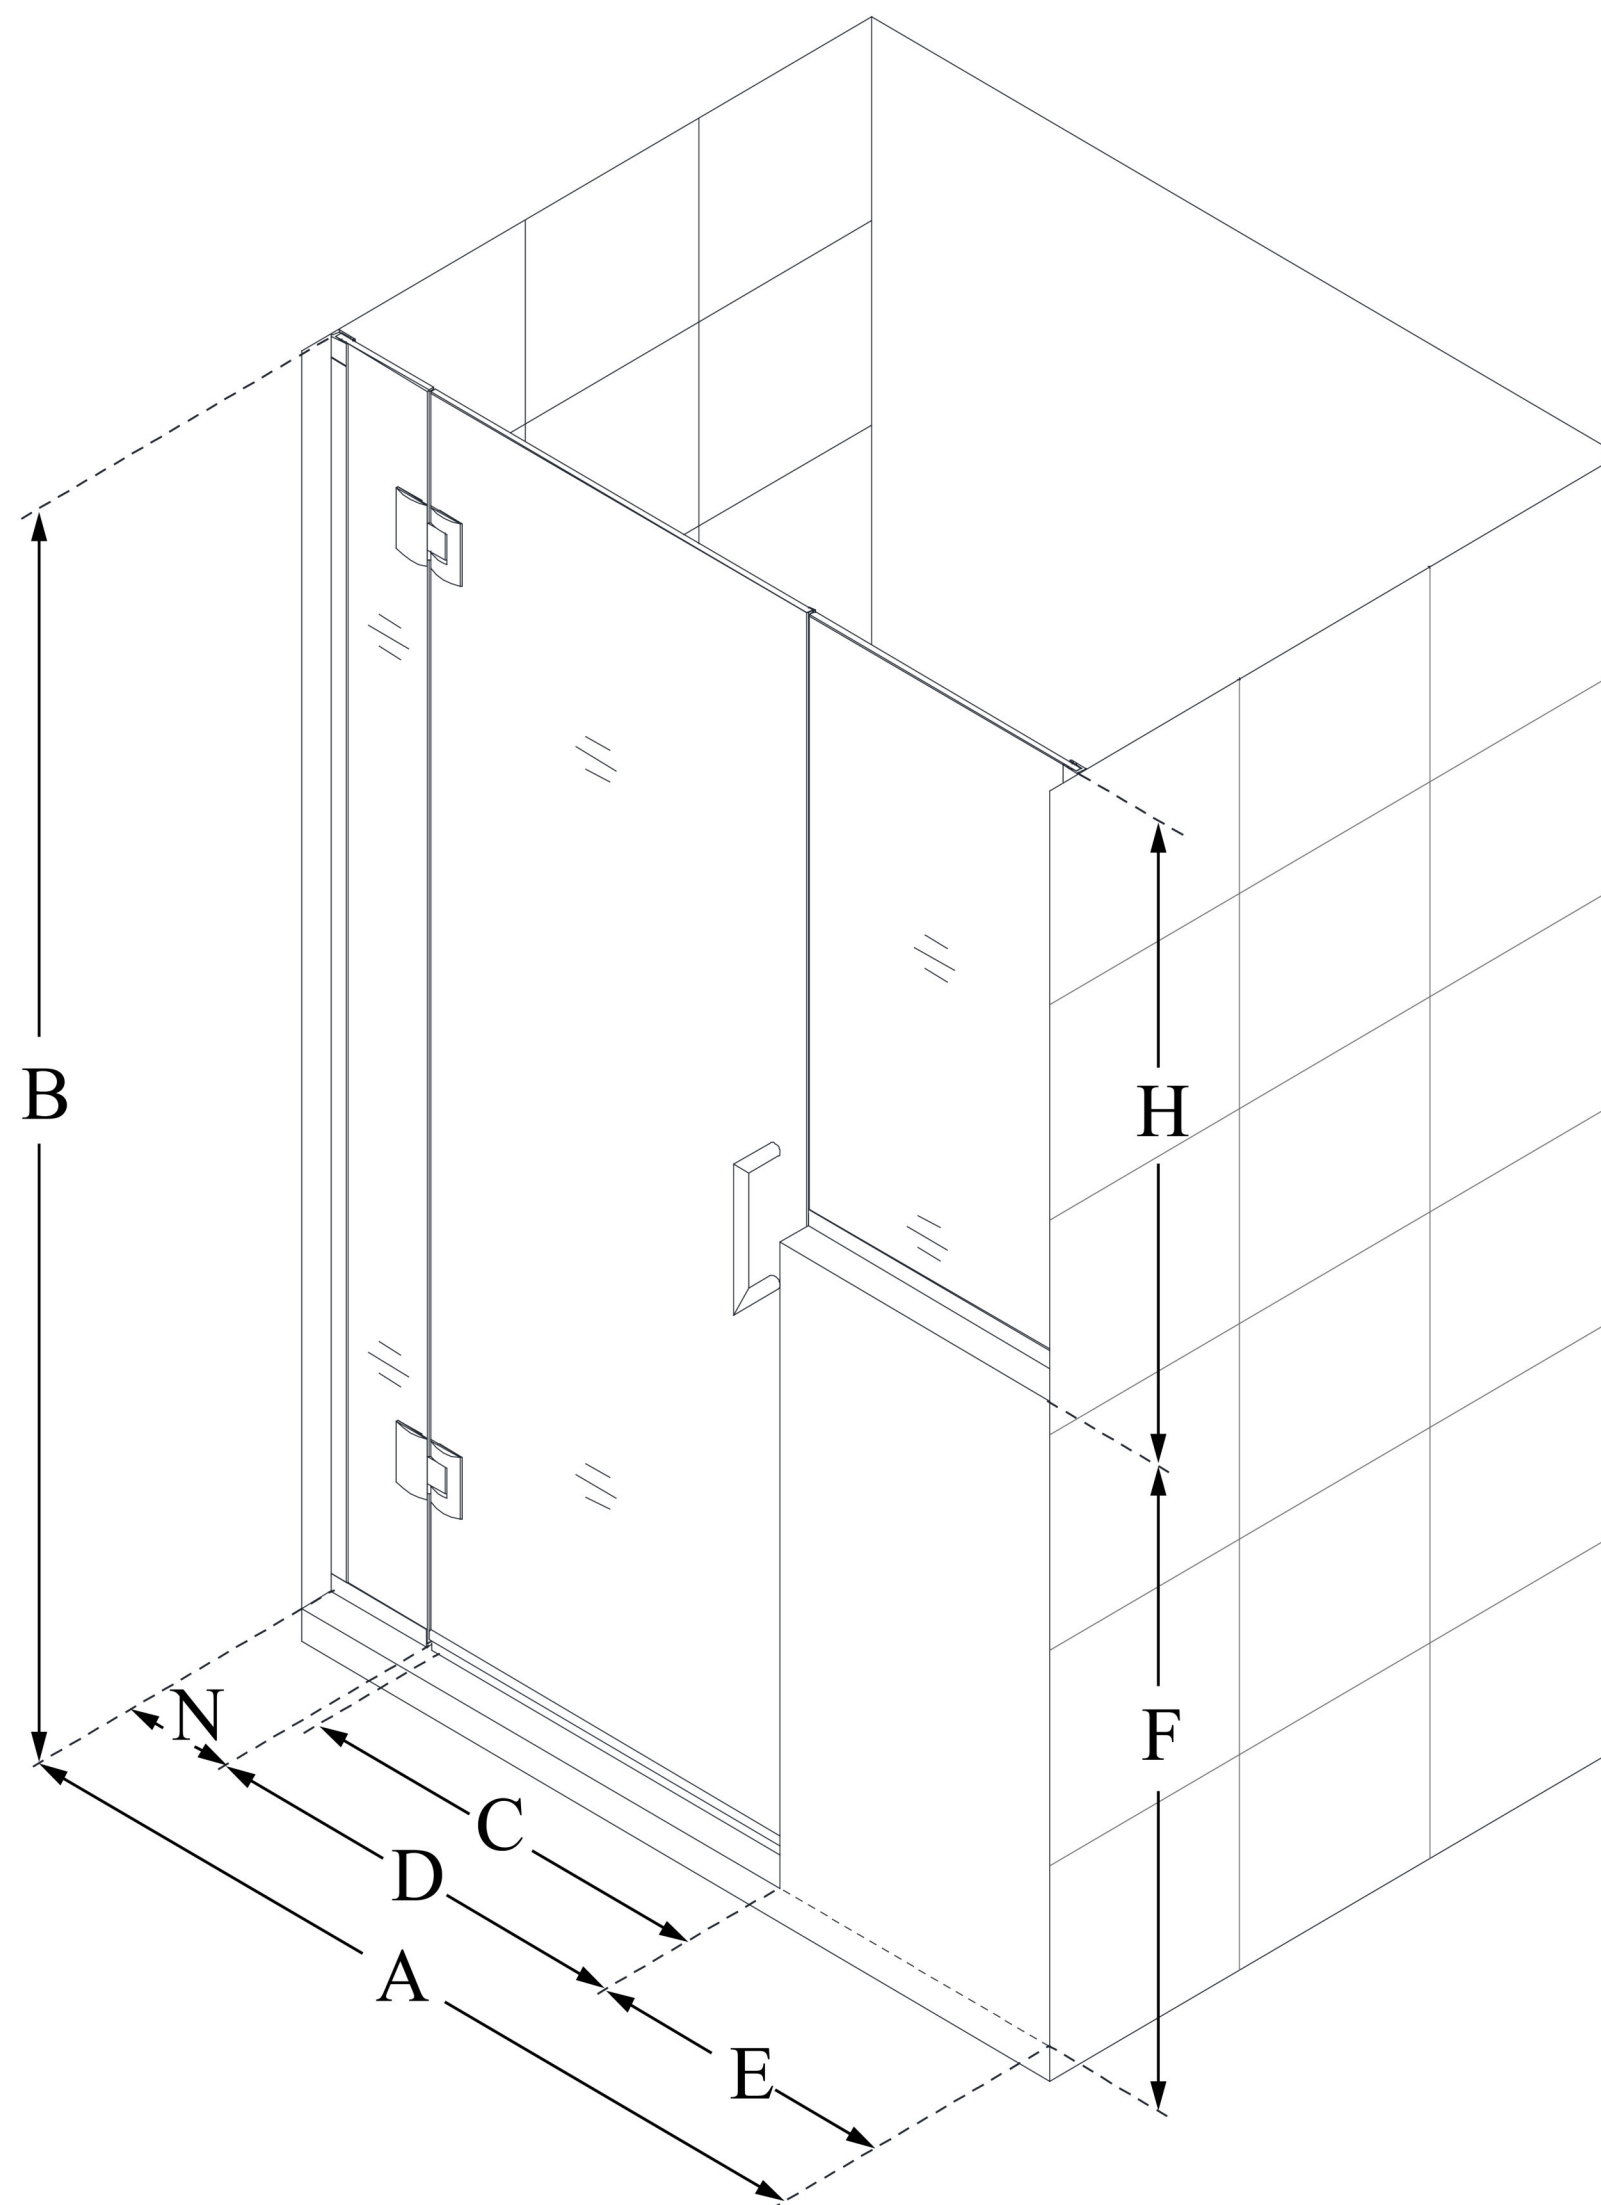

## UNIDOOR-X

DreamLine Unidoor-X 62-62 1/2 in. W x 72 in. H Frameless Hinged Shower Door, Clear Glass

**SWING DOOR**

### CONFIGURATION DIMENSIONS:

**A: 62 - 62 1/2 in.**

MODEL WIDTH

**B: 72 in.**

MODEL HEIGHT

**C: 25 in.**

ACCESS WIDTH

**D: 26 in.**

DOOR WIDTH

**E: 30 in.**

INLINE PANEL WIDTH

**F: 36 in.**

BUTTRESS WALL HEIGHT

**H: 36 in.**

BUTTRESS GLASS HEIGHT

**N: 6 in.**

HINGE PANEL WIDTH

DreamLine reserves the right to update or modify the hardware or materials pictured without prior notice for the purpose of product improvement and customer satisfaction.