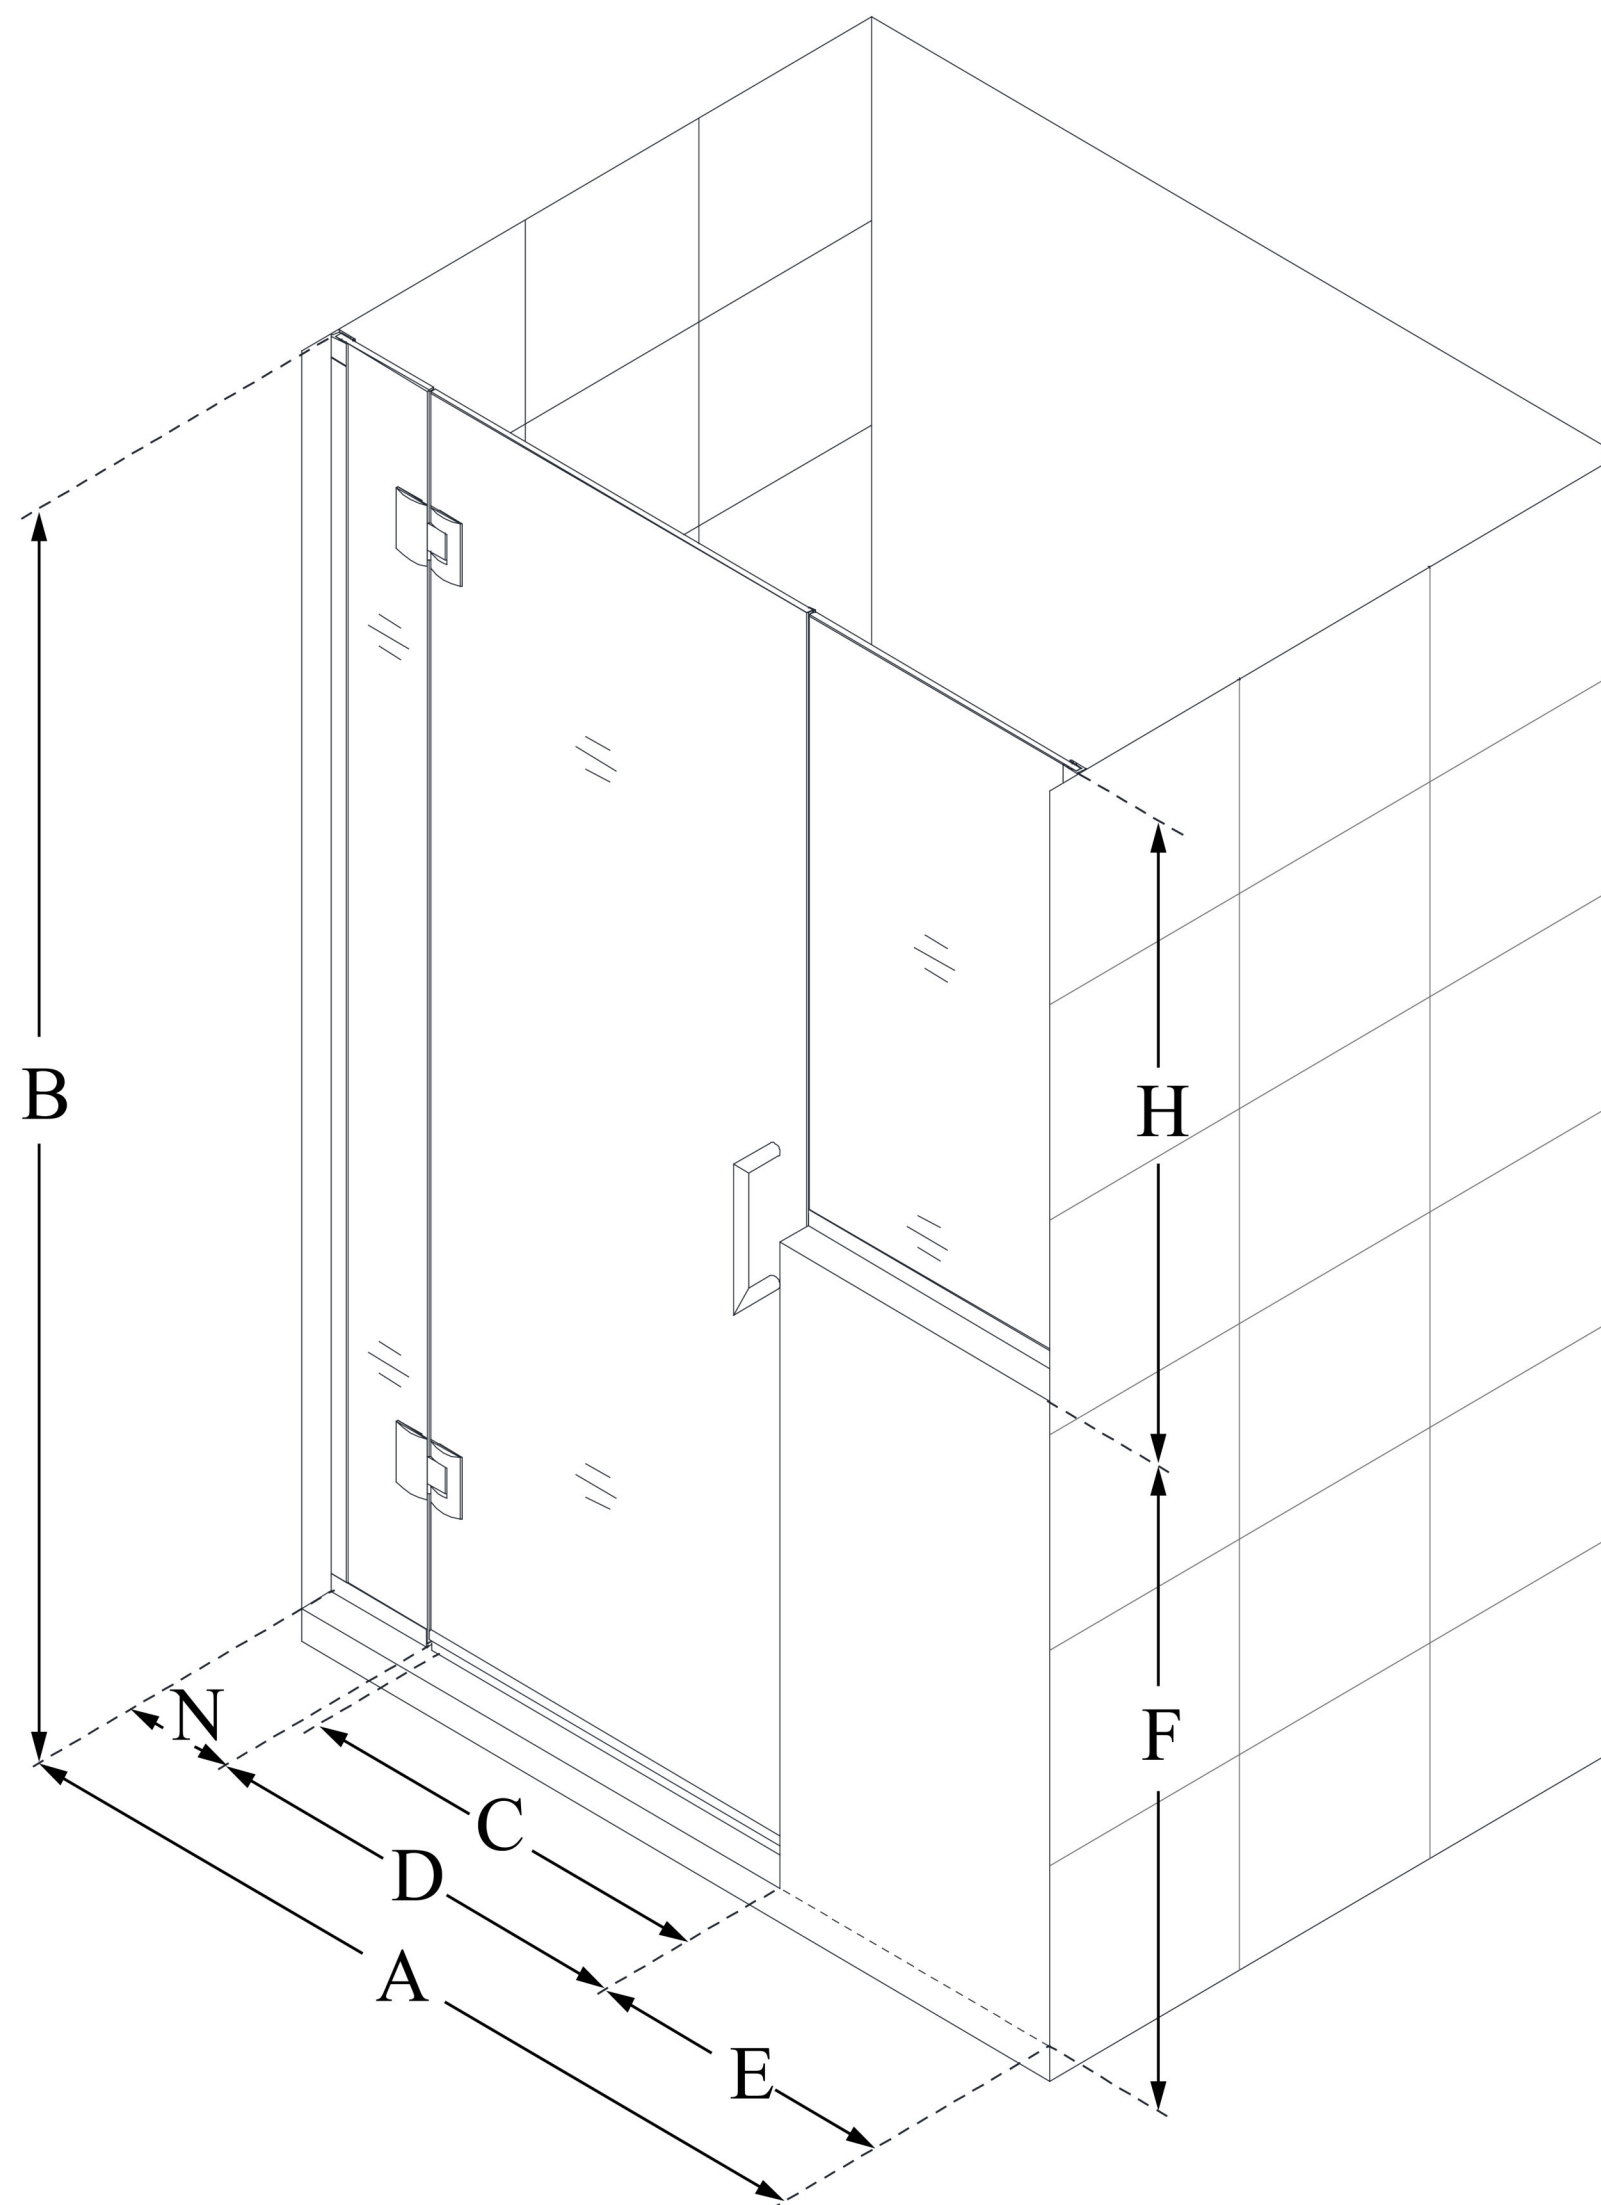

D1263034

UNIDOOR-X

DreamLine Unidoor-X 62-62 1/2 in. W x 72 in. H Frameless Hinged Shower Door, Clear Glass

SWING DOOR

**CONFIGURATION
DIMENSIONS:**

A: 62 - 62 1/2 in.

MODEL WIDTH

B: 72 in.

MODEL HEIGHT

C: 25 in.

ACCESS WIDTH

D: 26 in.

DOOR WIDTH

E: 30 in.

INLINE PANEL WIDTH

F: 38 in.

BUTTRESS WALL HEIGHT

H: 34 in.

BUTTRESS GLASS HEIGHT

N: 6 in.

HINGE PANEL WIDTH

DreamLine reserves the right to update or modify the hardware or materials pictured without prior notice for the purpose of product improvement and customer satisfaction.