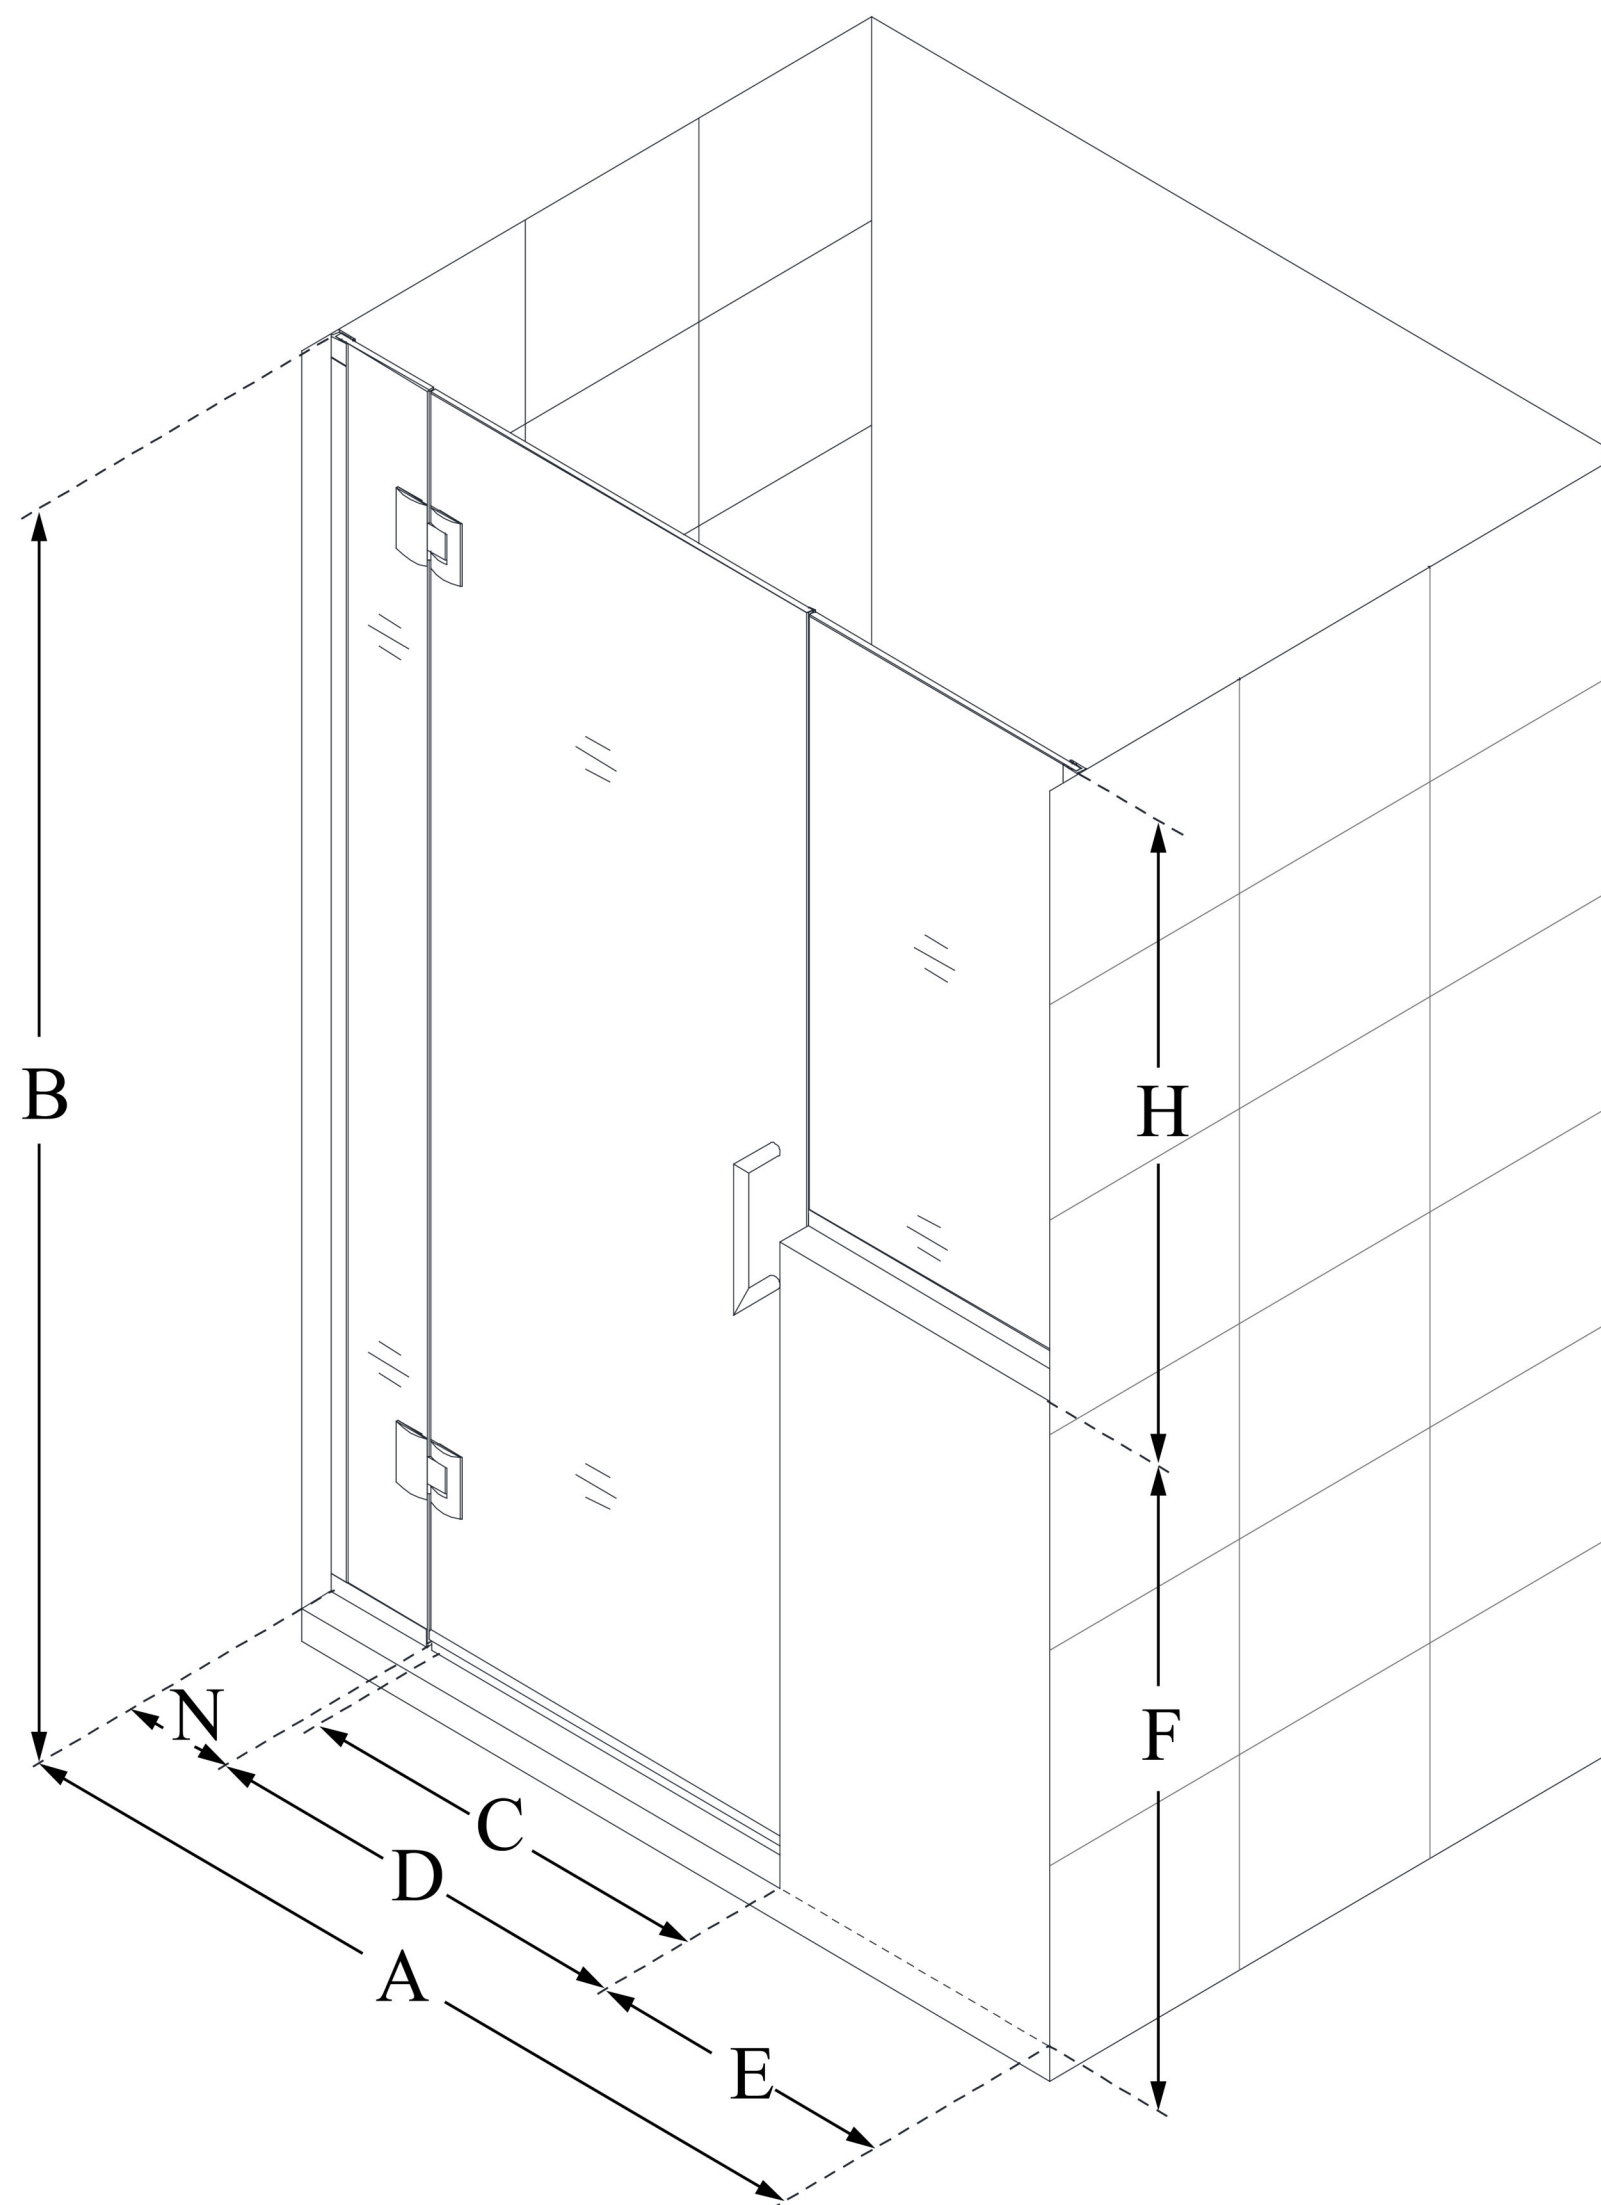

D1262436

UNIDOOR-X

DreamLine Unidoor-X 56-56 1/2 in. W x 72 in. H Frameless Hinged Shower Door, Clear Glass

SWING DOOR

CONFIGURATION DIMENSIONS:

A: 56 - 56 1/2 in.

MODEL WIDTH

B: 72 in.

MODEL HEIGHT

C: 25 in.

ACCESS WIDTH

D: 26 in.

DOOR WIDTH

E: 24 in.

INLINE PANEL WIDTH

F: 36 in.

BUTTRESS WALL HEIGHT

H: 36 in.

BUTTRESS GLASS HEIGHT

N: 6 in.

HINGE PANEL WIDTH

DreamLine reserves the right to update or modify the hardware or materials pictured without prior notice for the purpose of product improvement and customer satisfaction.