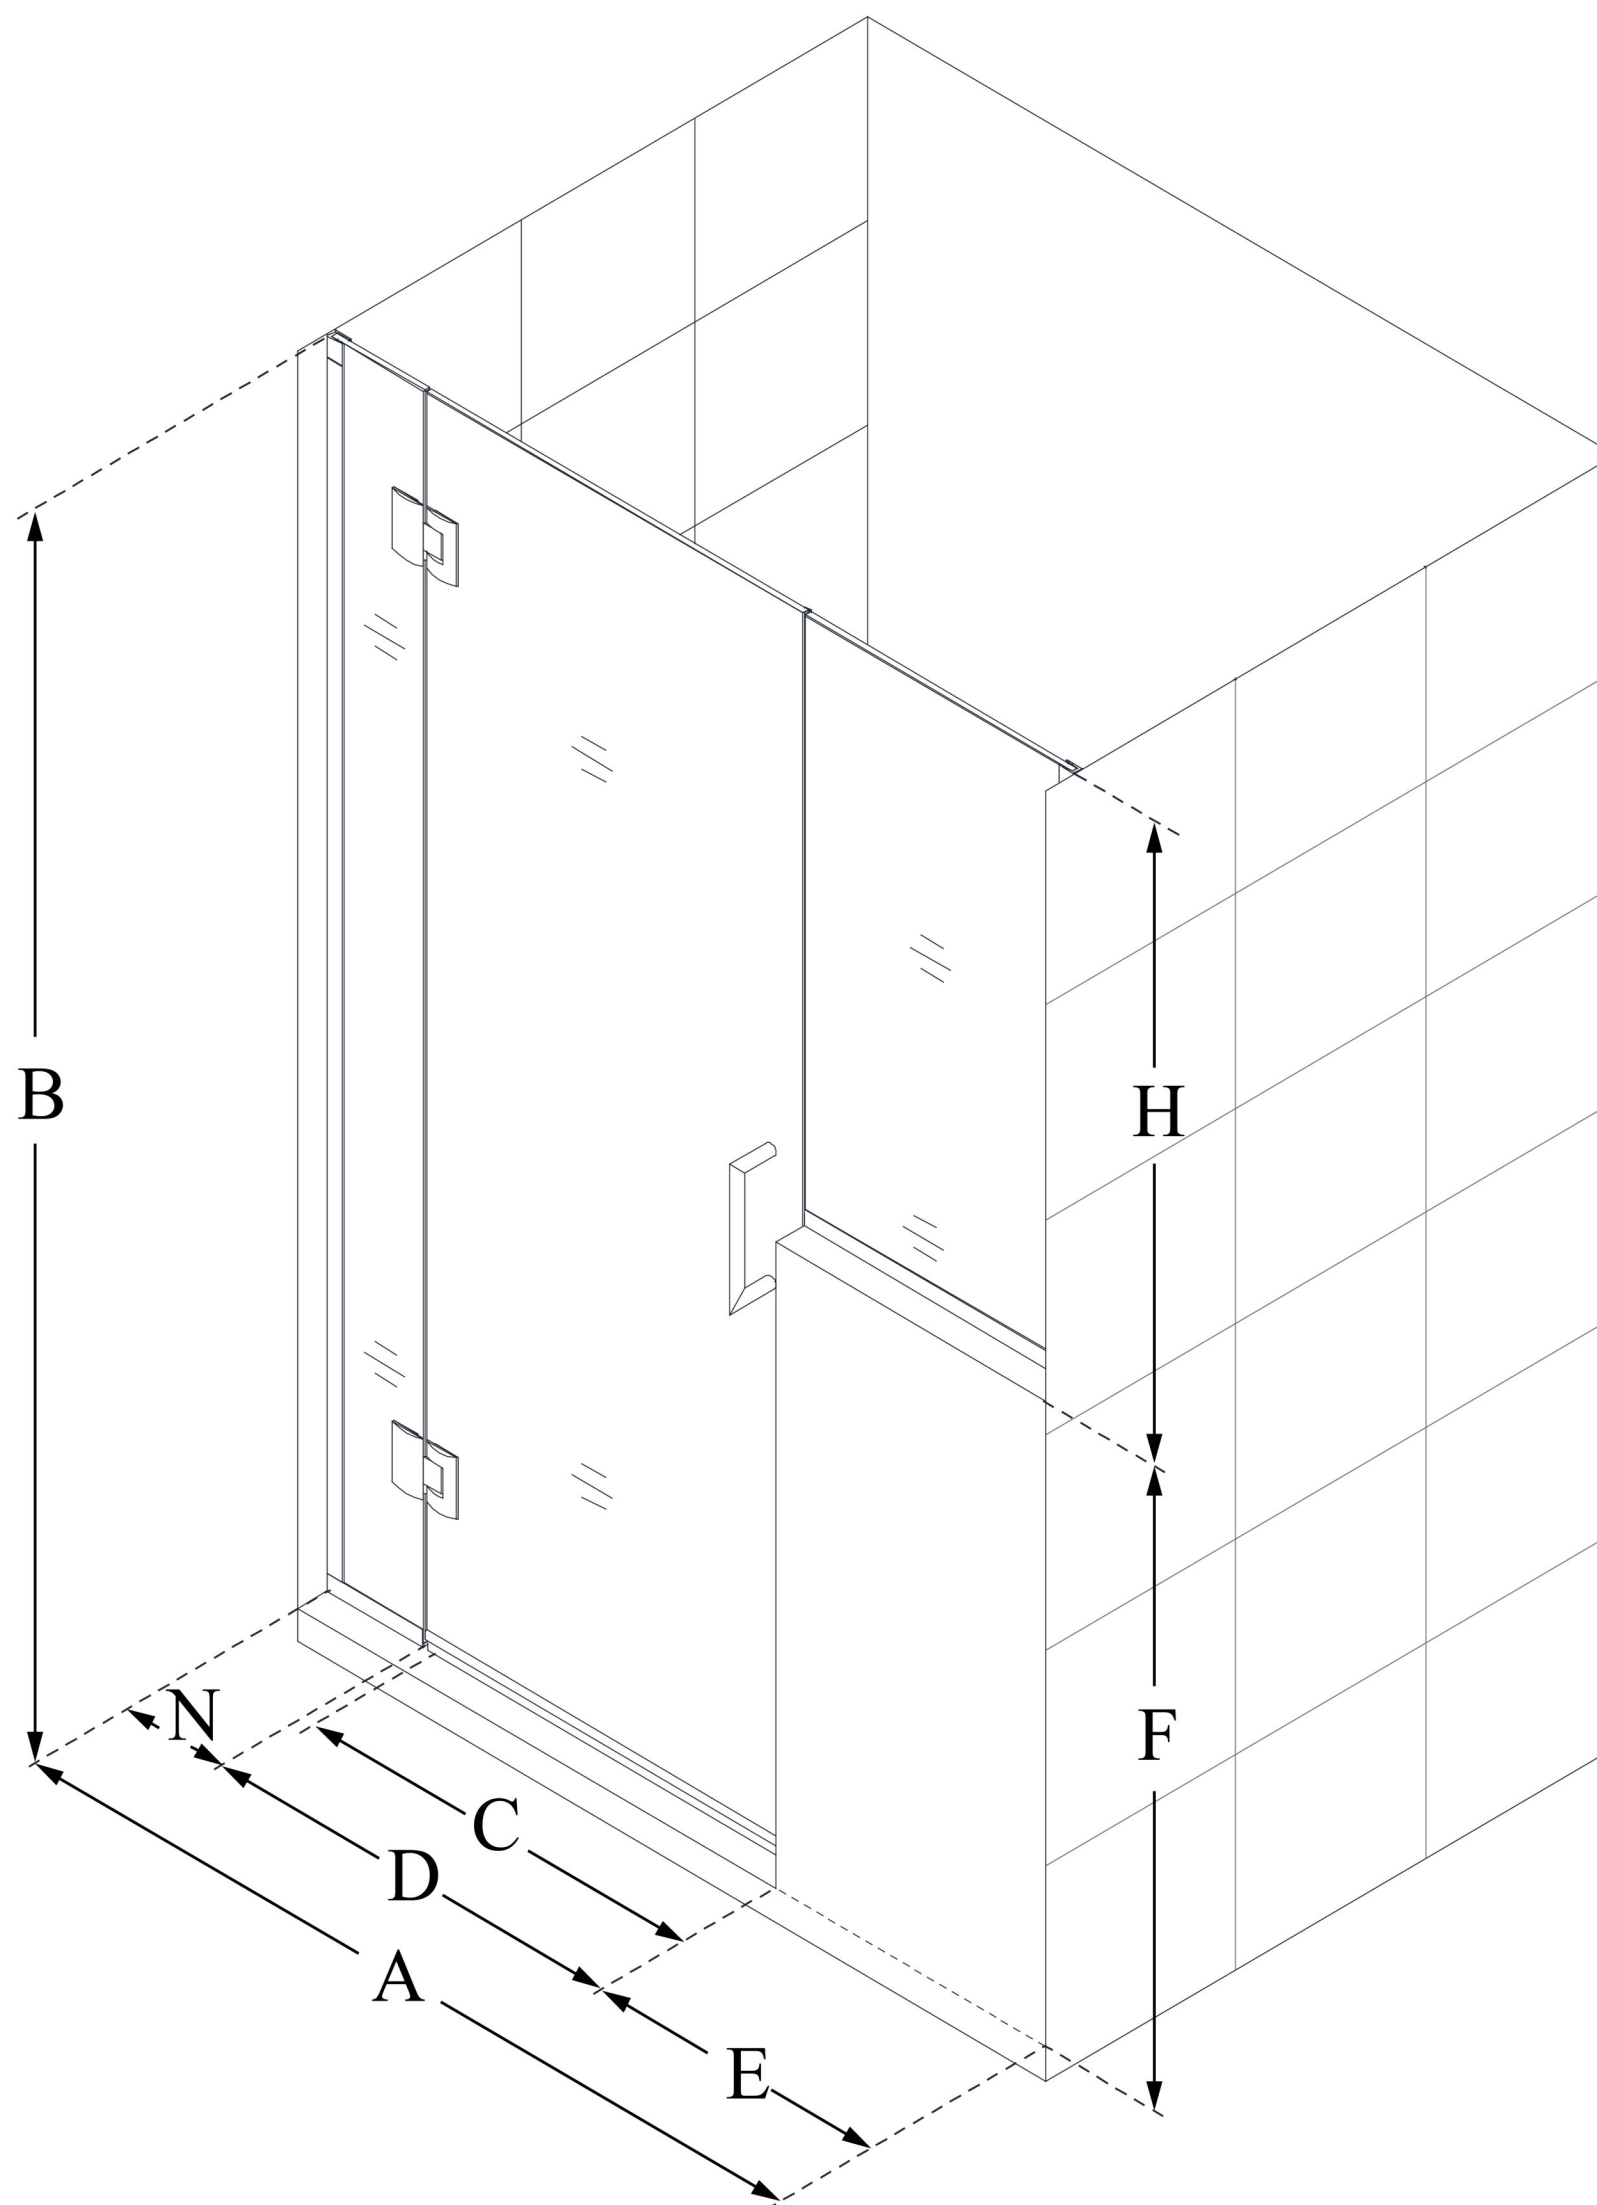

**D1262434**

**UNIDOOR-X**

DreamLine Unidoor-X 56-56 1/2 in. W x 72 in. H Frameless Hinged Shower Door, Clear Glass

**SWING DOOR**

**CONFIGURATION  
DIMENSIONS:**

**A: 56 - 56 1/2 in.**

MODEL WIDTH

**B: 72 in.**

MODEL HEIGHT

**C: 25 in.**

ACCESS WIDTH

**D: 26 in.**

DOOR WIDTH

**E: 24 in.**

INLINE PANEL WIDTH

**F: 38 in.**

BUTTRESS WALL HEIGHT

**H: 34 in.**

BUTTRESS GLASS HEIGHT

**N: 6 in.**

HINGE PANEL WIDTH

DreamLine reserves the right to update or modify the hardware or materials pictured without prior notice for the purpose of product improvement and customer satisfaction.