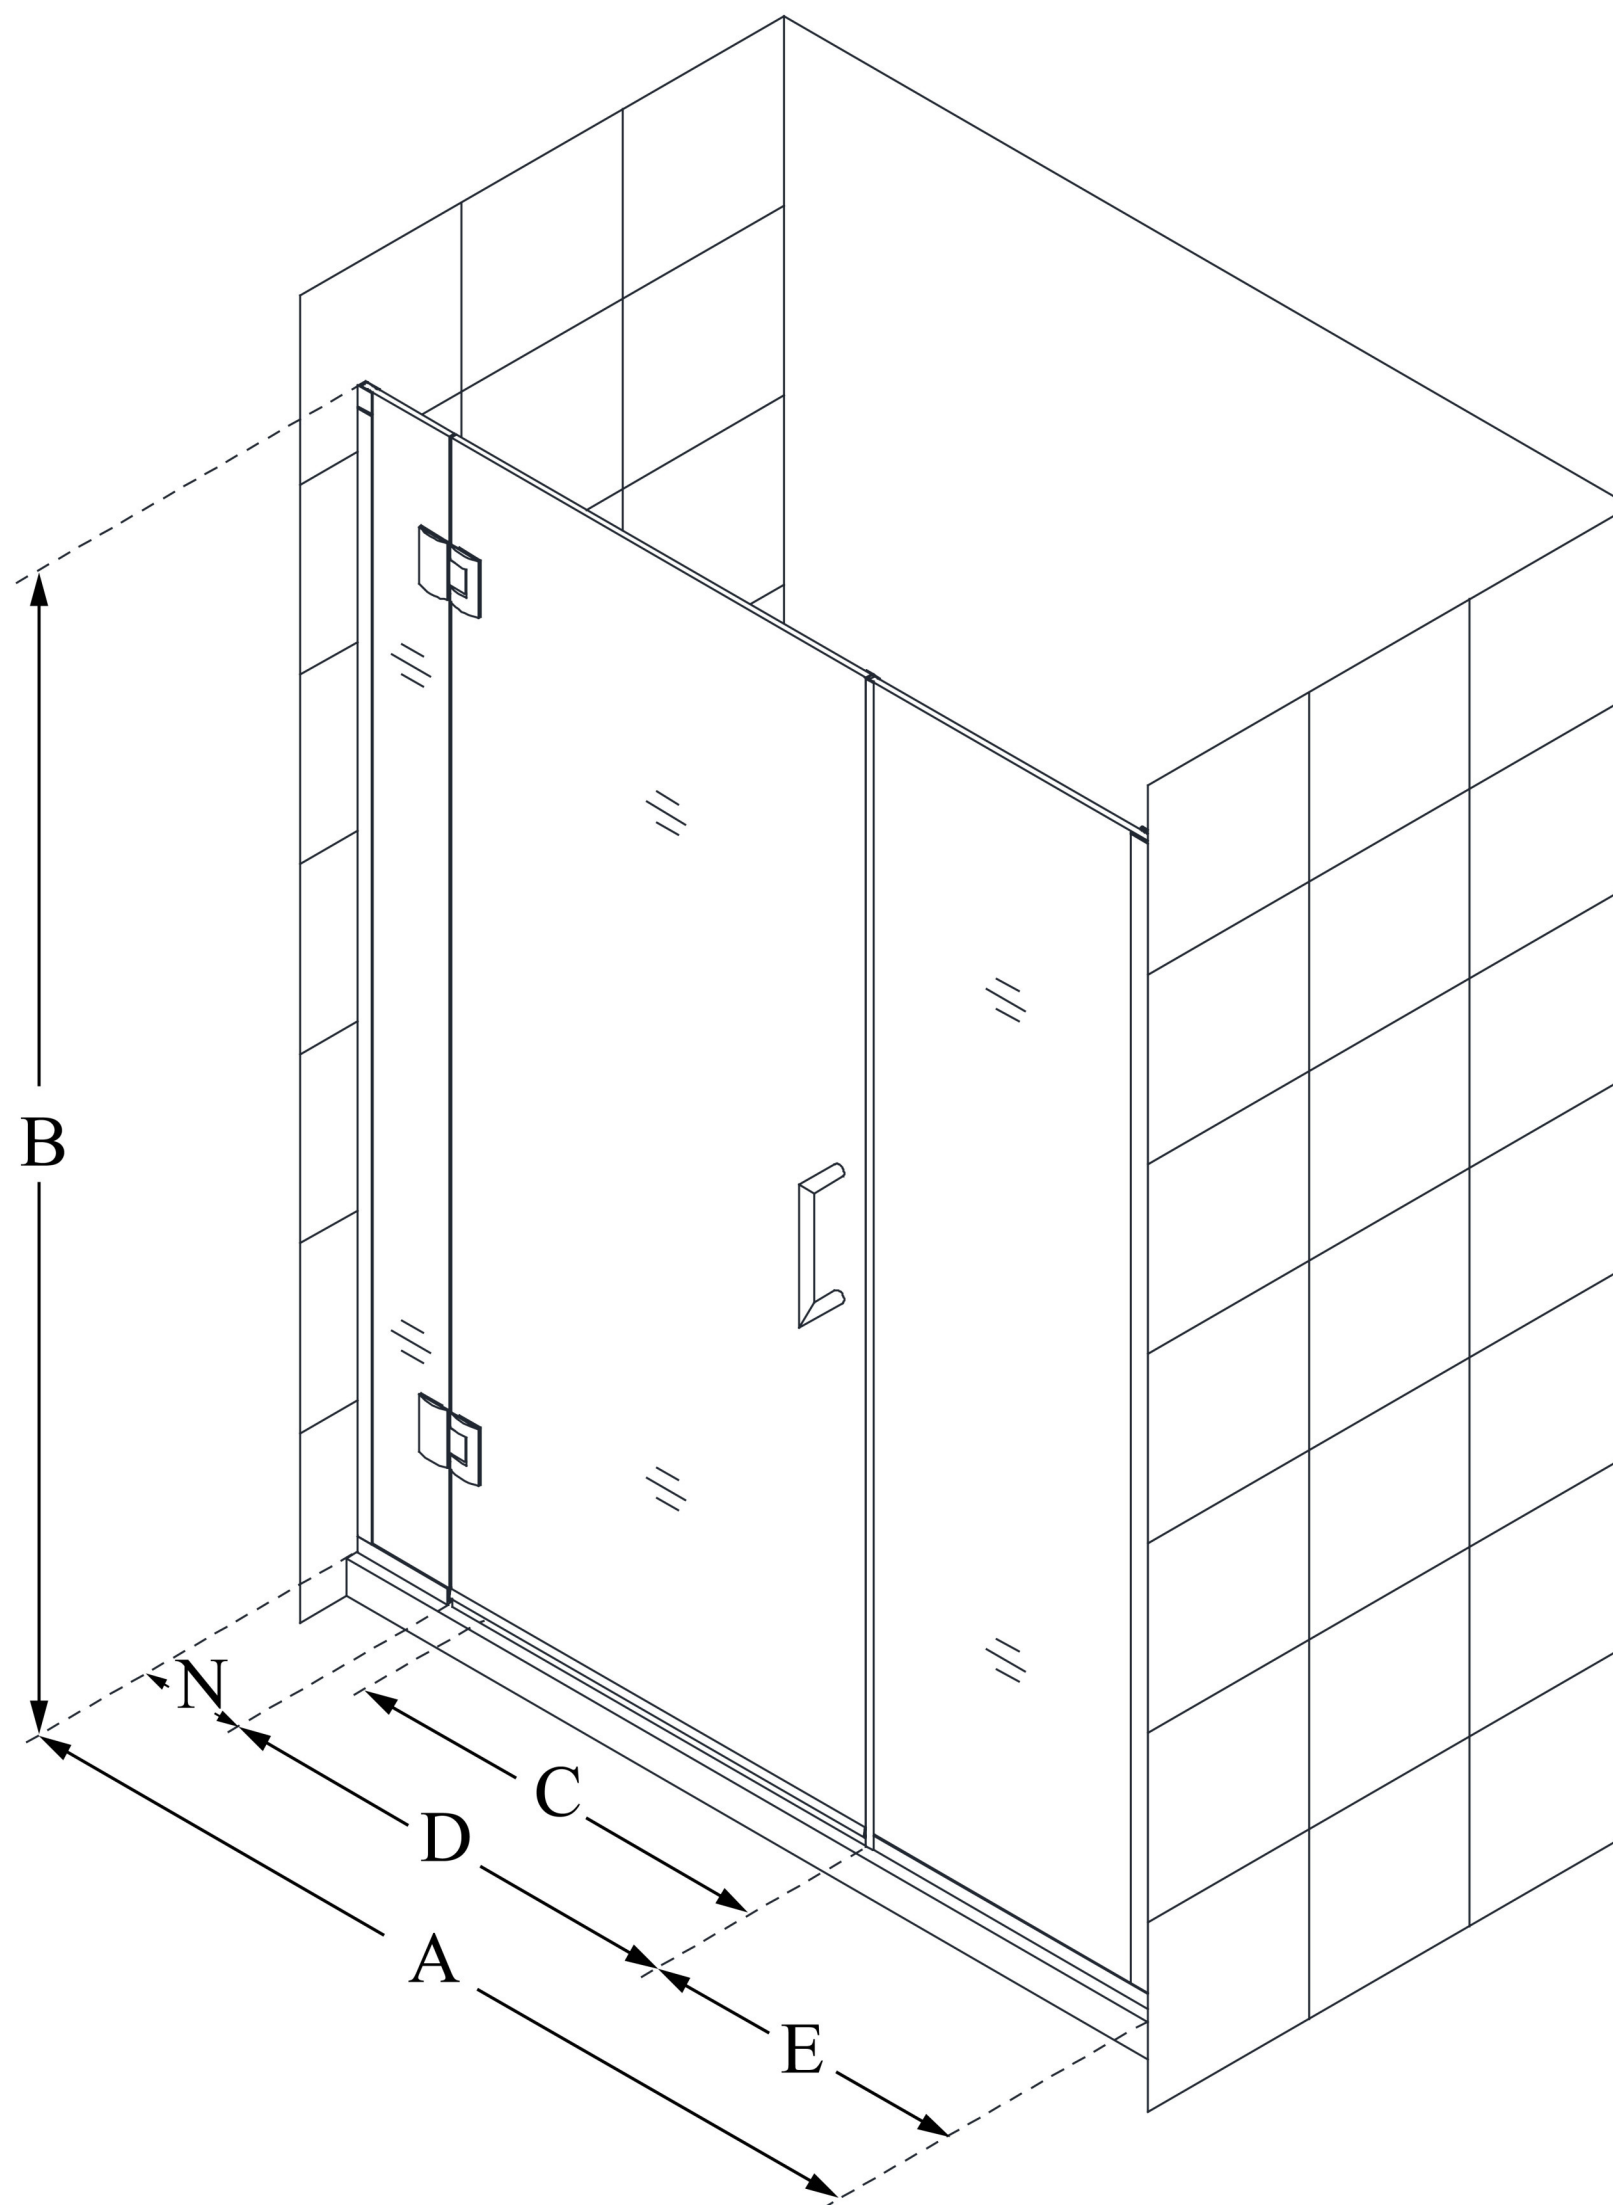

D1261472

UNIDOOR-X

DreamLine Unidoor-X 46-46 1/2
in. W x 72 in. H Frameless Hinged
Shower Door, Clear Glass

SWING DOOR

CONFIGURATION DIMENSIONS:

A: 46 - 46 1/2 in.

MODEL WIDTH

B: 72 in.

MODEL HEIGHT

C: 25 in.

ACCESS WIDTH

D: 26 in.

DOOR WIDTH

E: 14 in.

INLINE PANEL WIDTH

N: 6 in.

HINGE PANEL WIDTH

DreamLine reserves the right to update or modify the hardware or materials pictured without prior notice for the purpose of product improvement and customer satisfaction.