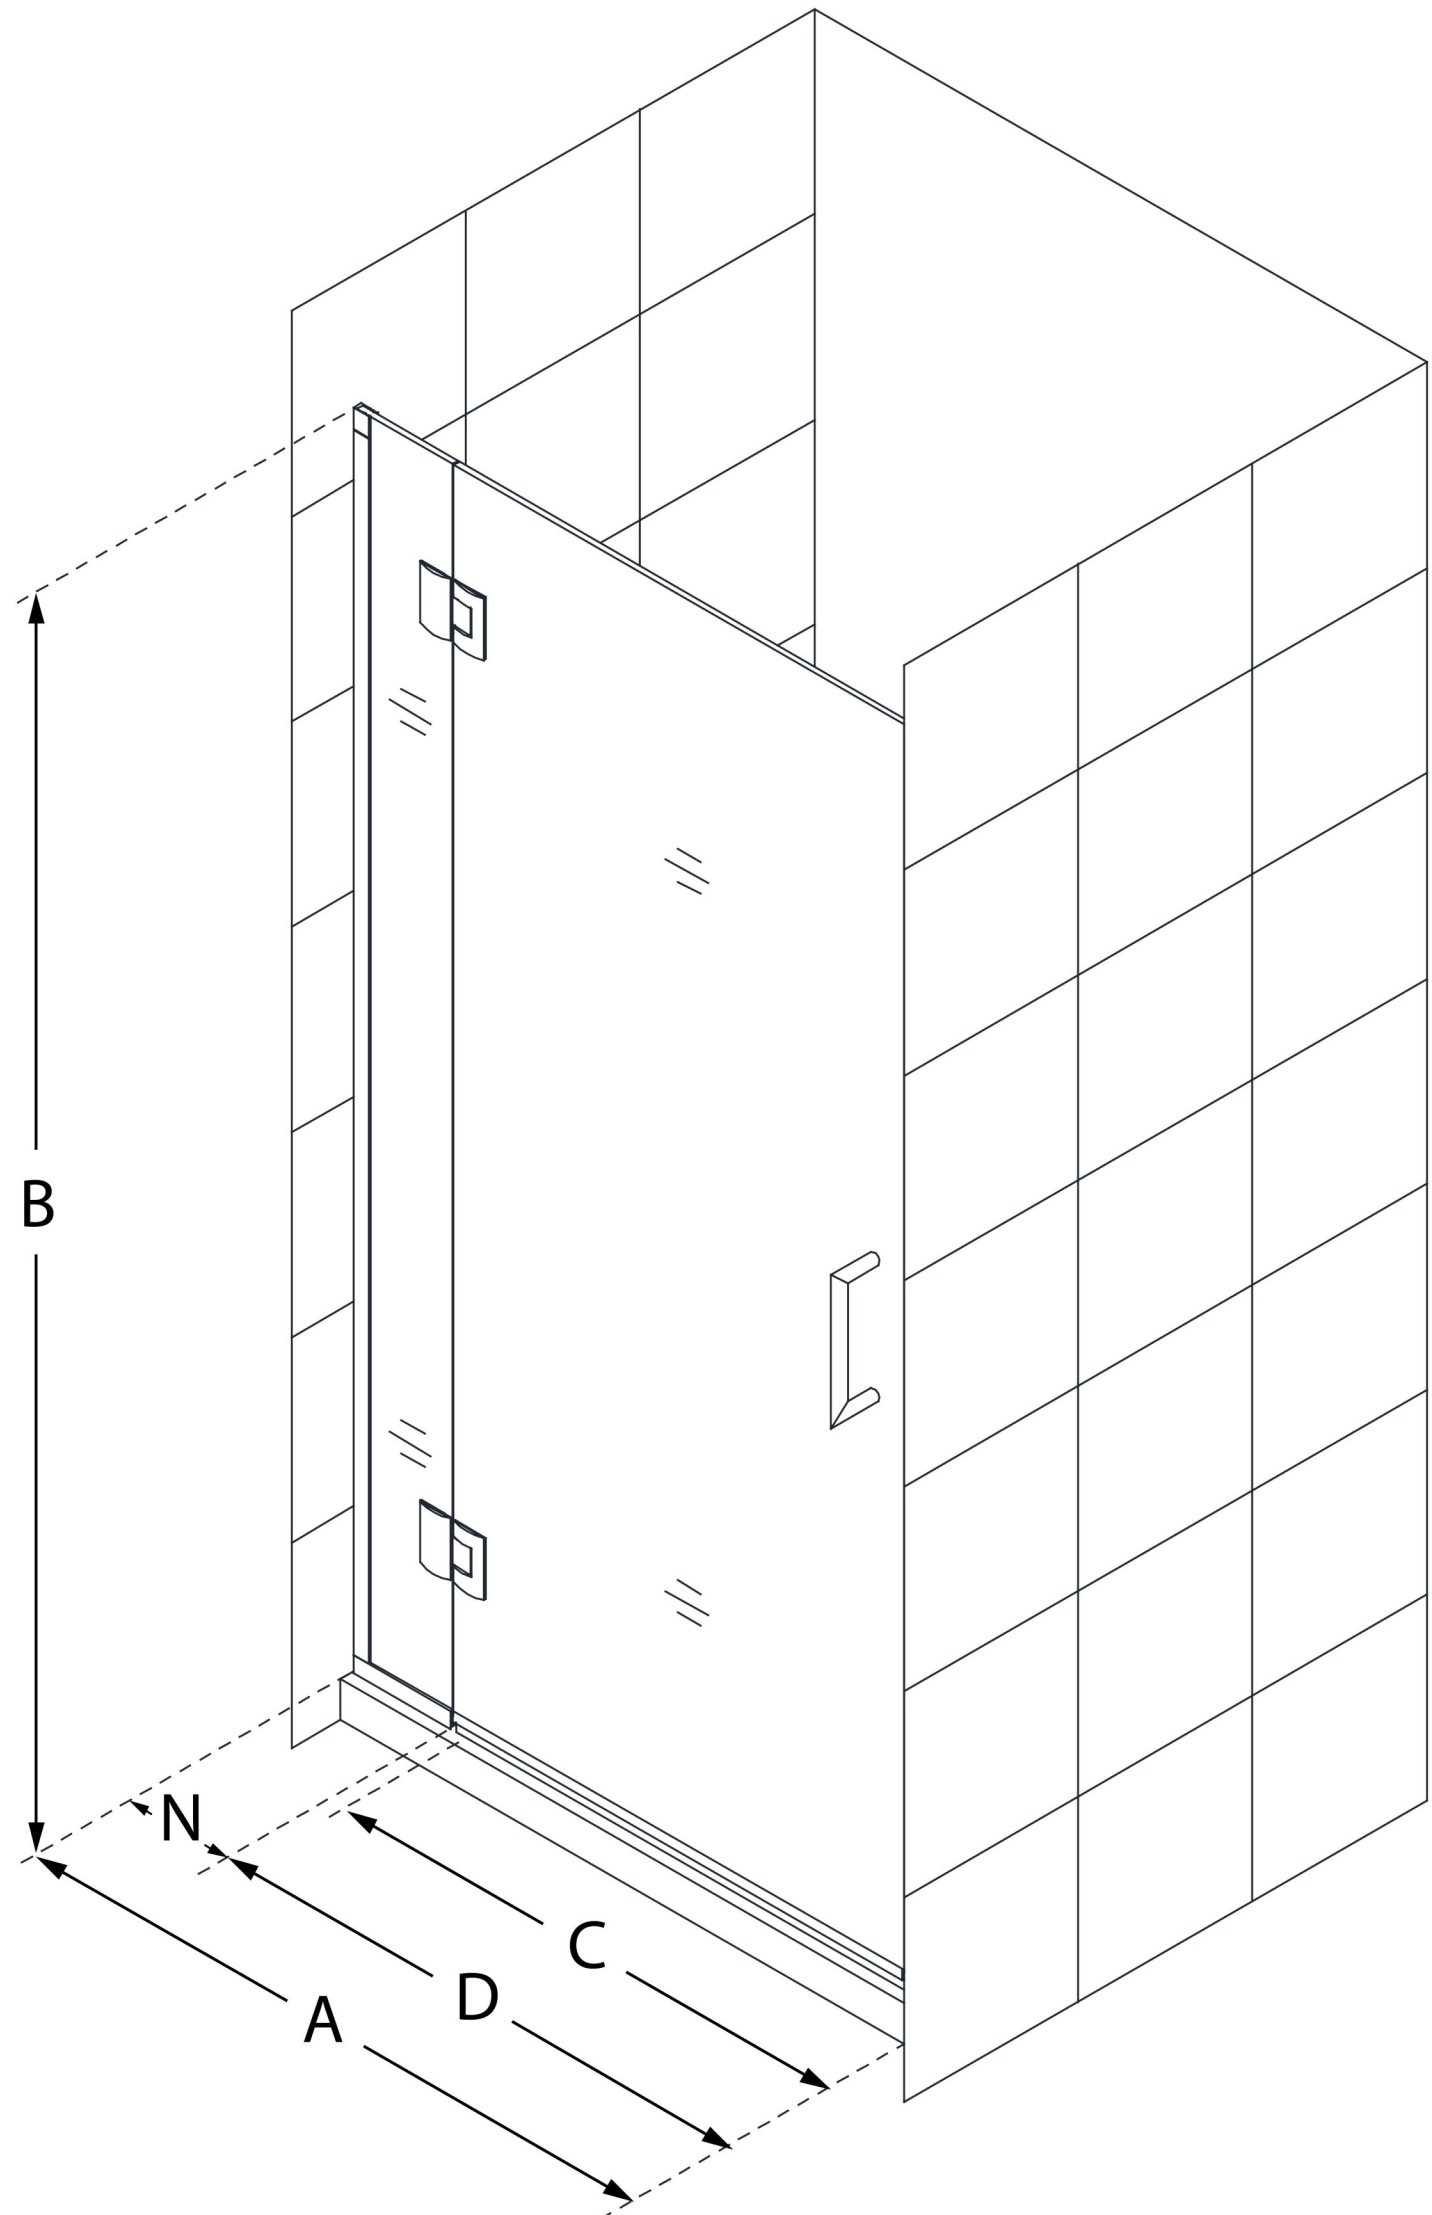

D12572

UNIDOOR-X

DreamLine Unidoor-X 31 in. W x
72 in. H Frameless Hinged Shower
Door, Clear Glass

SWING DOOR

CONFIGURATION DIMENSIONS:

A: 31 in.

MODEL WIDTH

B: 72 in.

MODEL HEIGHT

C: 24 in.

ACCESS WIDTH

D: 25 in.

DOOR WIDTH

N: 6 in.

HINGE PANEL WIDTH

DreamLine reserves the right to update or modify the hardware or materials pictured without prior notice for the purpose of product improvement and customer satisfaction.